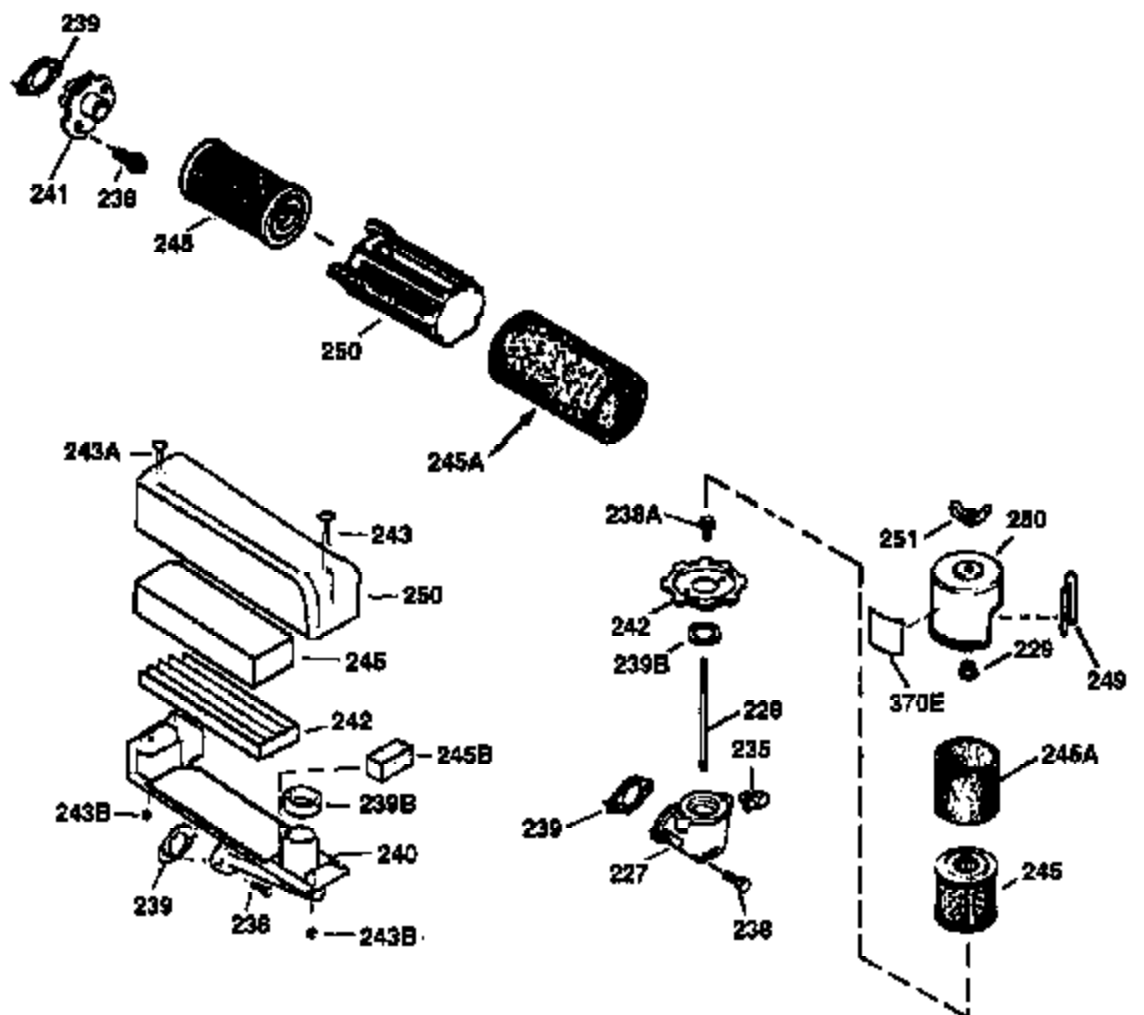

ILLUSTRATION SHOWS TYPICAL PARTS ONLY. ORDER BY PART NUMBER. PARTS NOT LISTED ARE SUPPLIED BY OEM.

VIEW 3 OF 3

Ref #	Part Number	Qty	Description
90	611109	1	Flywheel
238	650806	2	Screw, 10-32 x 5/8"
239	34338	1	* Air Cleaner Gasket
240	34858	1	Air Cleaner Body
245	34340	1	Air Cleaner Filter
250	34341B	1	Air Cleaner Cover
275	35603A	1	Muffler (Incl. 277)
276	33753	1	Locking Plate
277	650795	2	Screw, 1/4-20 x 2-1/4"