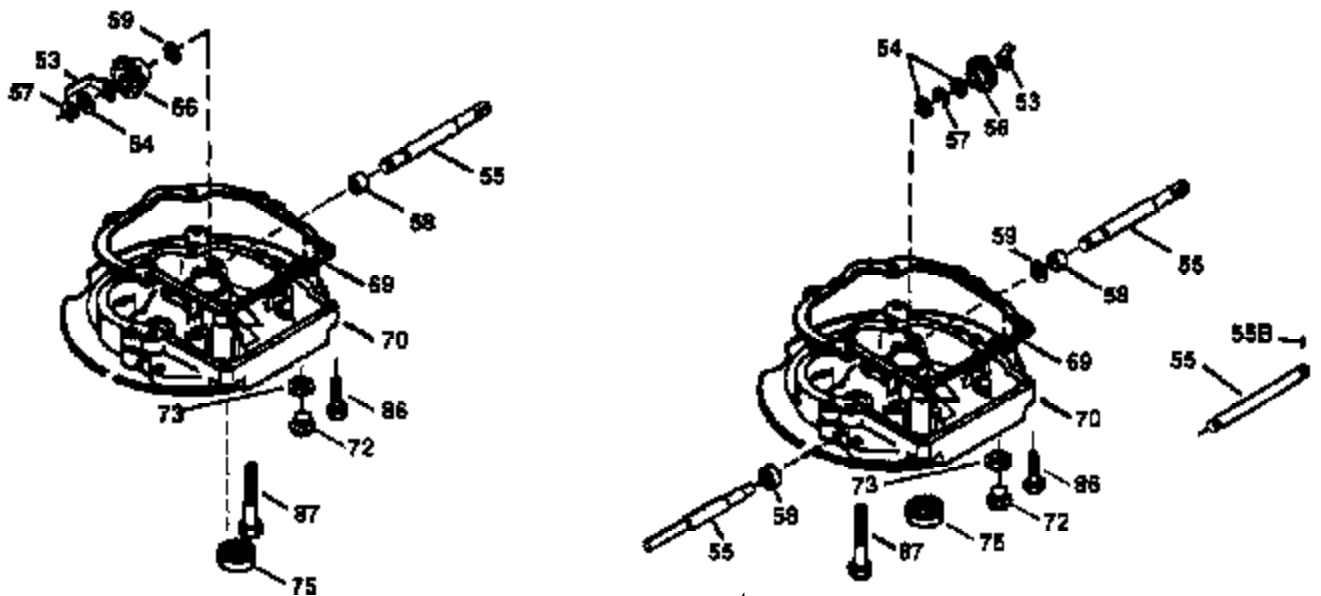

ILLUSTRATION SHOWS TYPICAL PARTS ONLY. ORDER BY PART NUMBER. PARTS NOT LISTED ARE SUPPLIED BY OEM.

VIEW 2 OF 3

Engine Parts List #2

Ref #	Part Number	Qty	Description
19	36281	1	Extension Spring
69	35261	1	Mounting Flange Gasket
70	34311D	1	Mounting Flange (Incl. 72 thru 83)
72	36083	1	Oil Drain Plug
75	27897	1	Oil Seal
86	650488	6	Screw, 1/4-20 x 1-1/4"
182	6201	2	Screw, 1/4-28 x 7/8"
185	31384A	1	Intake Pipe (Incl. 224)
186	32653	1	Governor Link
216	33086	1	R.P.M. Adjusting Lever
223	650451	2	Screw, 1/4-20 x 1"
238	650806	2	Screw, 10-32 x 5/8"
239	34338	1	* Air Cleaner Gasket
245	34340	1	Air Cleaner Filter
250	34341B	1	Air Cleaner Cover
287	650926	2	Screw, 8-32 x 21/64"
298	28763	3	Screw, 10-32 x 35/64"
300	34476A	1	Fuel Tank (Incl. 292 & 301)
301	33032	1	Fuel Cap
390	590686	1	Rewind Starter