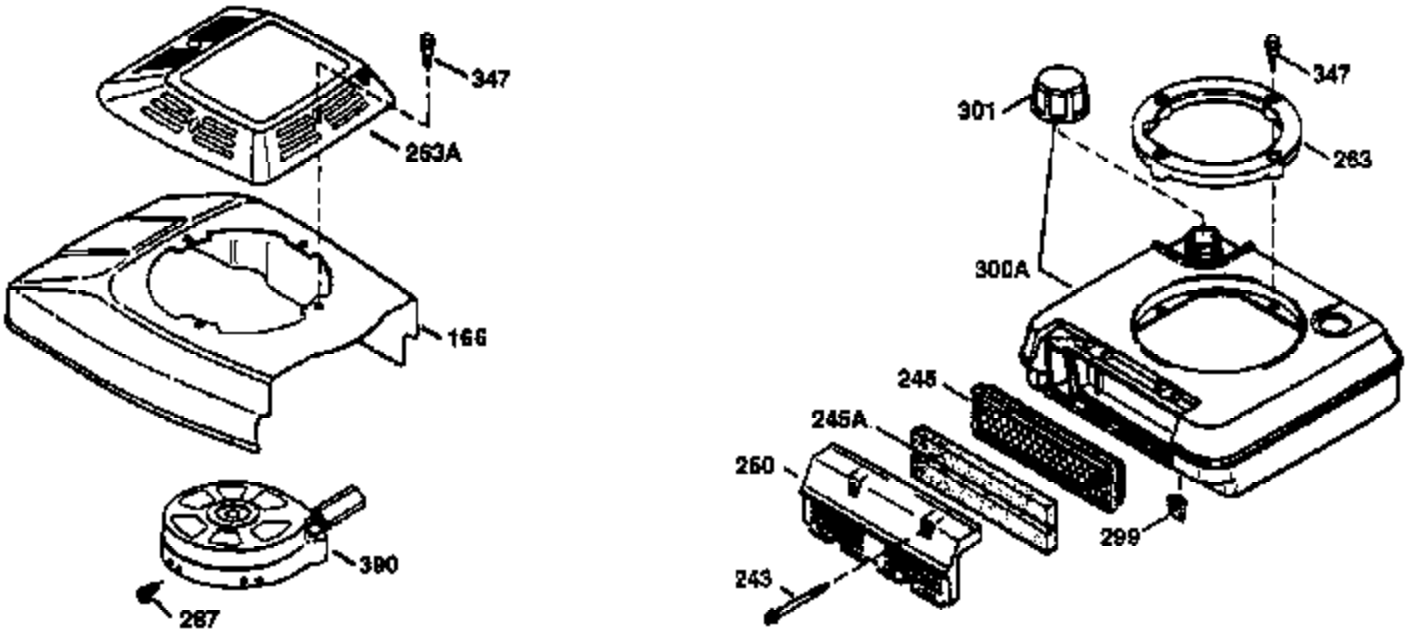

ILLUSTRATION SHOWS TYPICAL PARTS ONLY. ORDER BY PART NUMBER. PARTS NOT LISTED ARE SUPPLIED BY OEM.

VIEW 2 OF 3

Engine Parts List #2

Ref #	Part Number	Qty	Description
19	36281	1	Extension Spring
69	35261	1	Mounting Flange Gasket
70	34311D	1	Mounting Flange (Incl. 72 thru 83)
72	36083	1	Oil Drain Plug
75	27897	1	Oil Seal
86	650488	6	Screw, 1/4-20 x 1-1/4"
182	6201	2	Screw, 1/4-28 x 7/8"
185	31384A	1	Intake Pipe (Incl. 224)
186	32653	1	Governor Link
216	33086	1	R.P.M. Adjusting Lever
223	650451	2	Screw, 1/4-20 x 1"
238	650806	2	Screw, 10-32 x 5/8"
239	34338	1	* Air Cleaner Gasket
245	34340	1	Air Cleaner Filter
250	34341B	1	Air Cleaner Cover
287	650926	2	Screw, 8-32 x 21/64"
298	28763	3	Screw, 10-32 x 35/64"
300	34476A	1	Fuel Tank (Incl. 292 & 301)
301	33032	1	Fuel Cap
390	590686	1	Rewind Starter