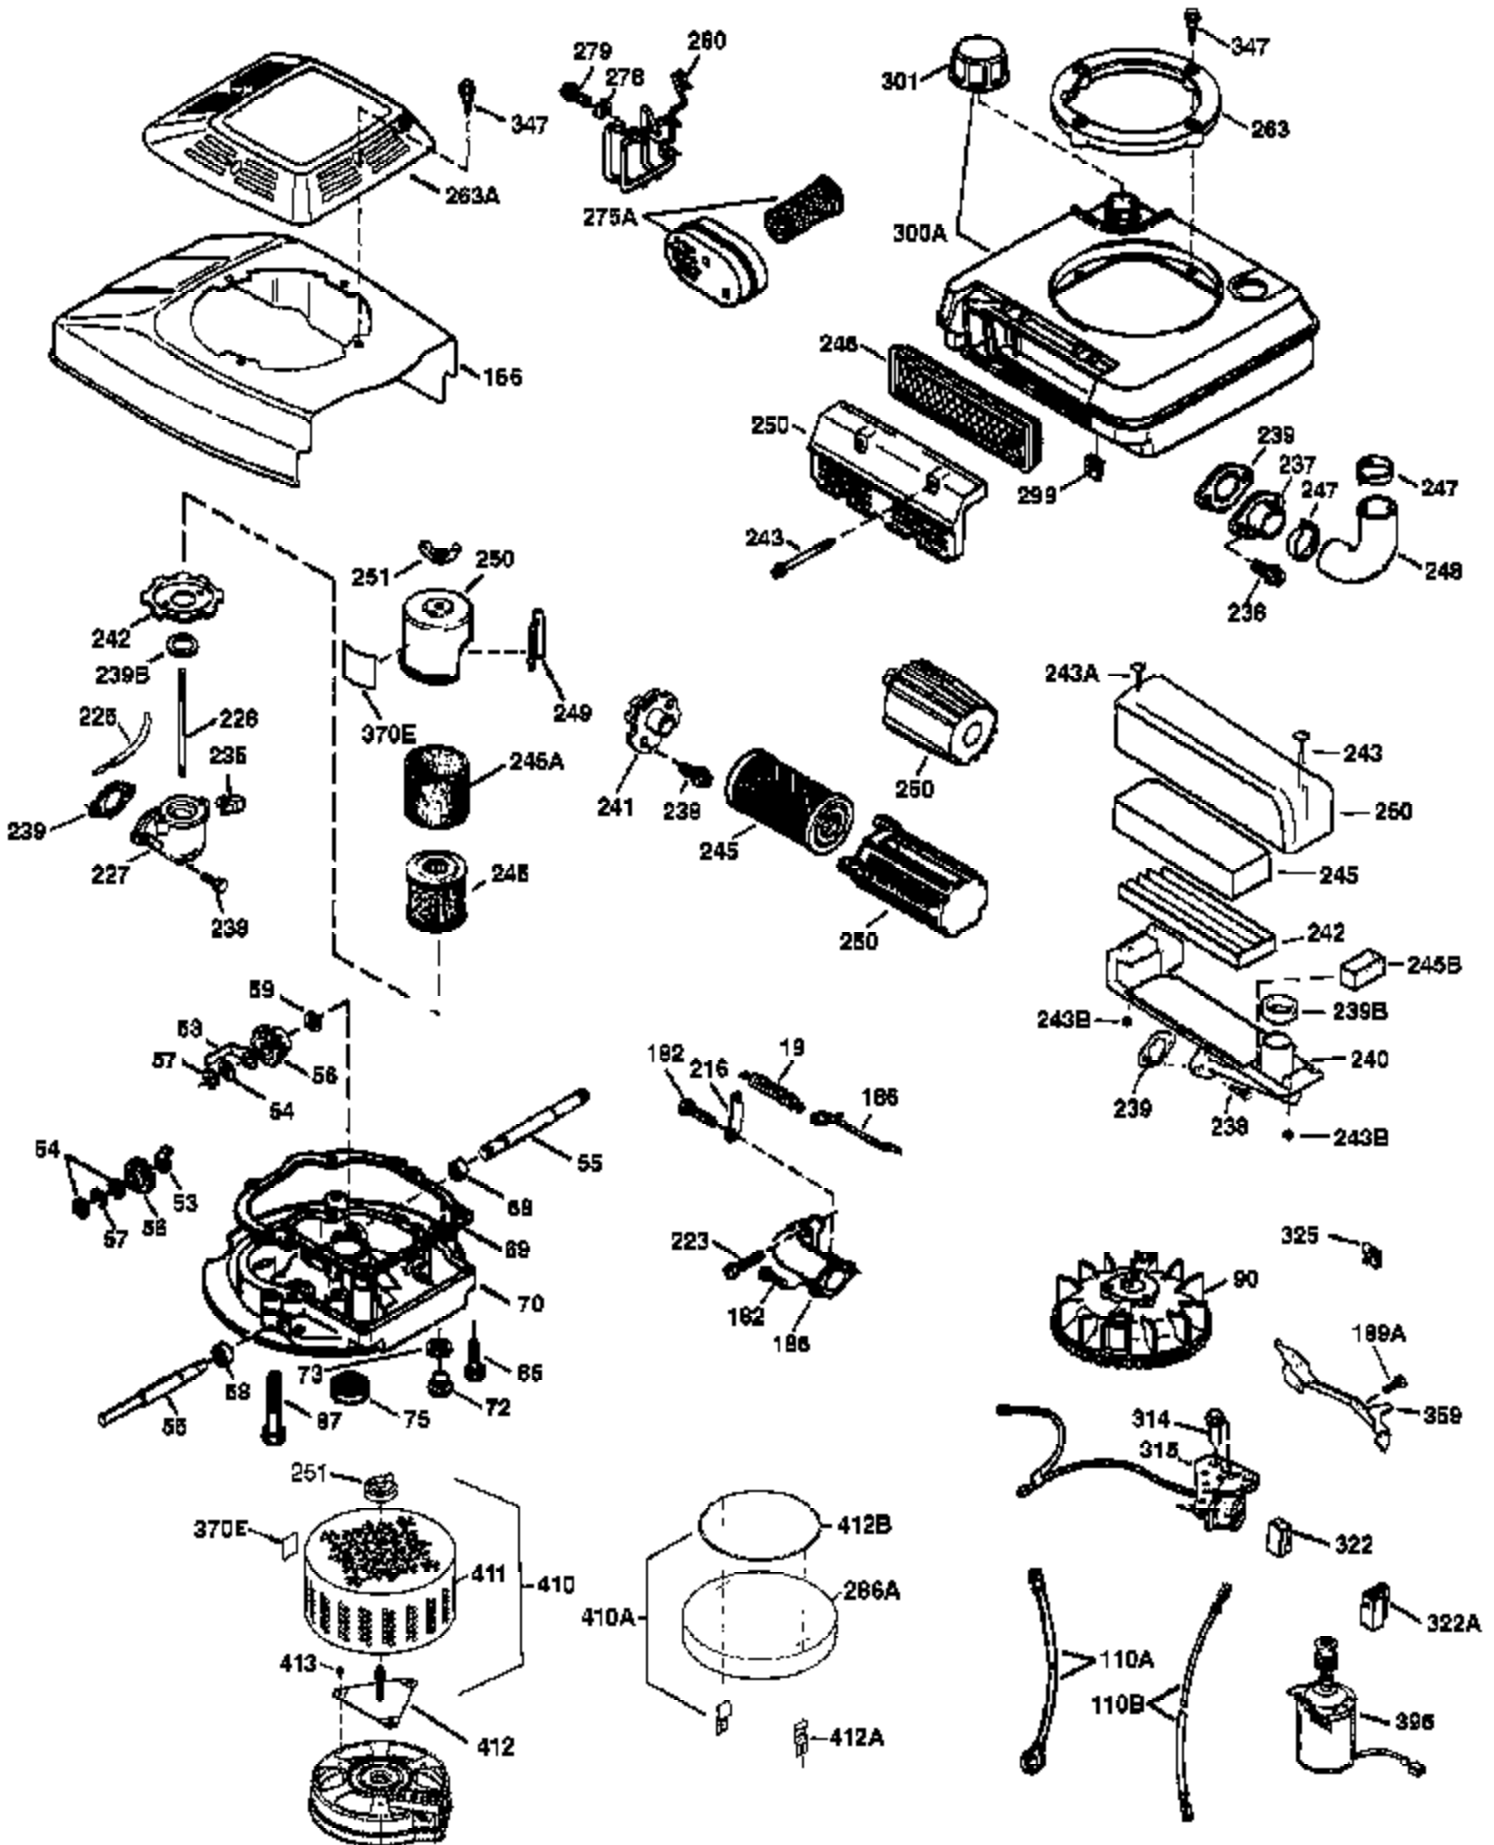

Ref #	Part Number	Qty	Description
19	35998	1	Extension Spring
69	35261	1	* Mounting Flange Gasket
70	34311D	1	Mounting Flange (Incl. 72 thru 83)
72	36083	1	Oil Drain Plug
75	27897	1	Oil Seal
86	650488	6	Screw, 1/4-20 x 1-1/4"
90	611112	1	Flywheel
129	650818	2	Screw, 5/16-18 x 1-1/2"
182	6201	2	Screw, 1/4-28 x 7/8"
185	36544	1	Intake Pipe
186	36255	1	Governor Link
223	650451	2	Screw, 1/4-20 x 1"
238	650932	2	Screw, 10-32 x 49/64"
239	34338	1	* Air Cleaner Gasket
241	35797	1	Air Cleaner Collar
245	35066	1	Air Cleaner Filter
250	35986	1	Air Cleaner Cover
301	35355	1	Fuel Cap
380	632078A	1	Carburetor (Incl. 184)