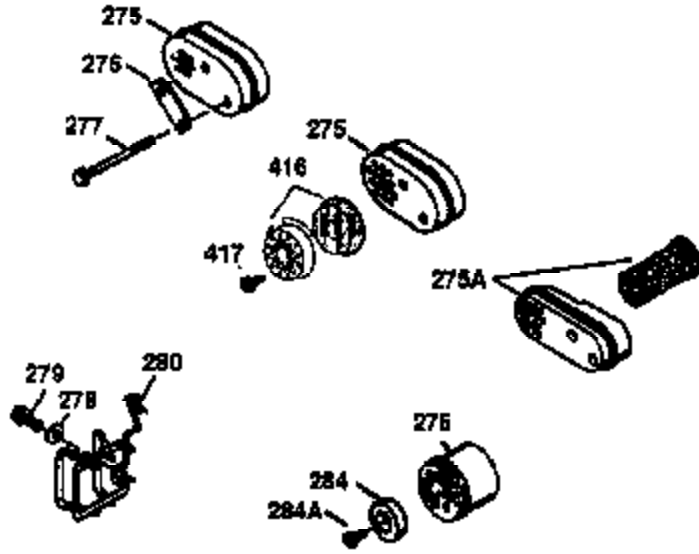

ILLUSTRATION SHOWS TYPICAL PARTS ONLY. ORDER BY PART NUMBER. PARTS NOT LISTED ARE SUPPLIED BY OEM.

VIEW 3 OF 3

Ref #	Part Number	Qty	Description
90	611112	1	Flywheel
238	650932	2	Screw, 10-32 x 49/64"
239	34338	1	* Air Cleaner Gasket
241	35797	1	Air Cleaner Collar
245	35066	1	Air Cleaner Filter
250	35986	1	Air Cleaner Cover
275	36473	1	Muffler (Incl. 277)
277	650988	2	Screw, 1/4-20 x 2-5/16"