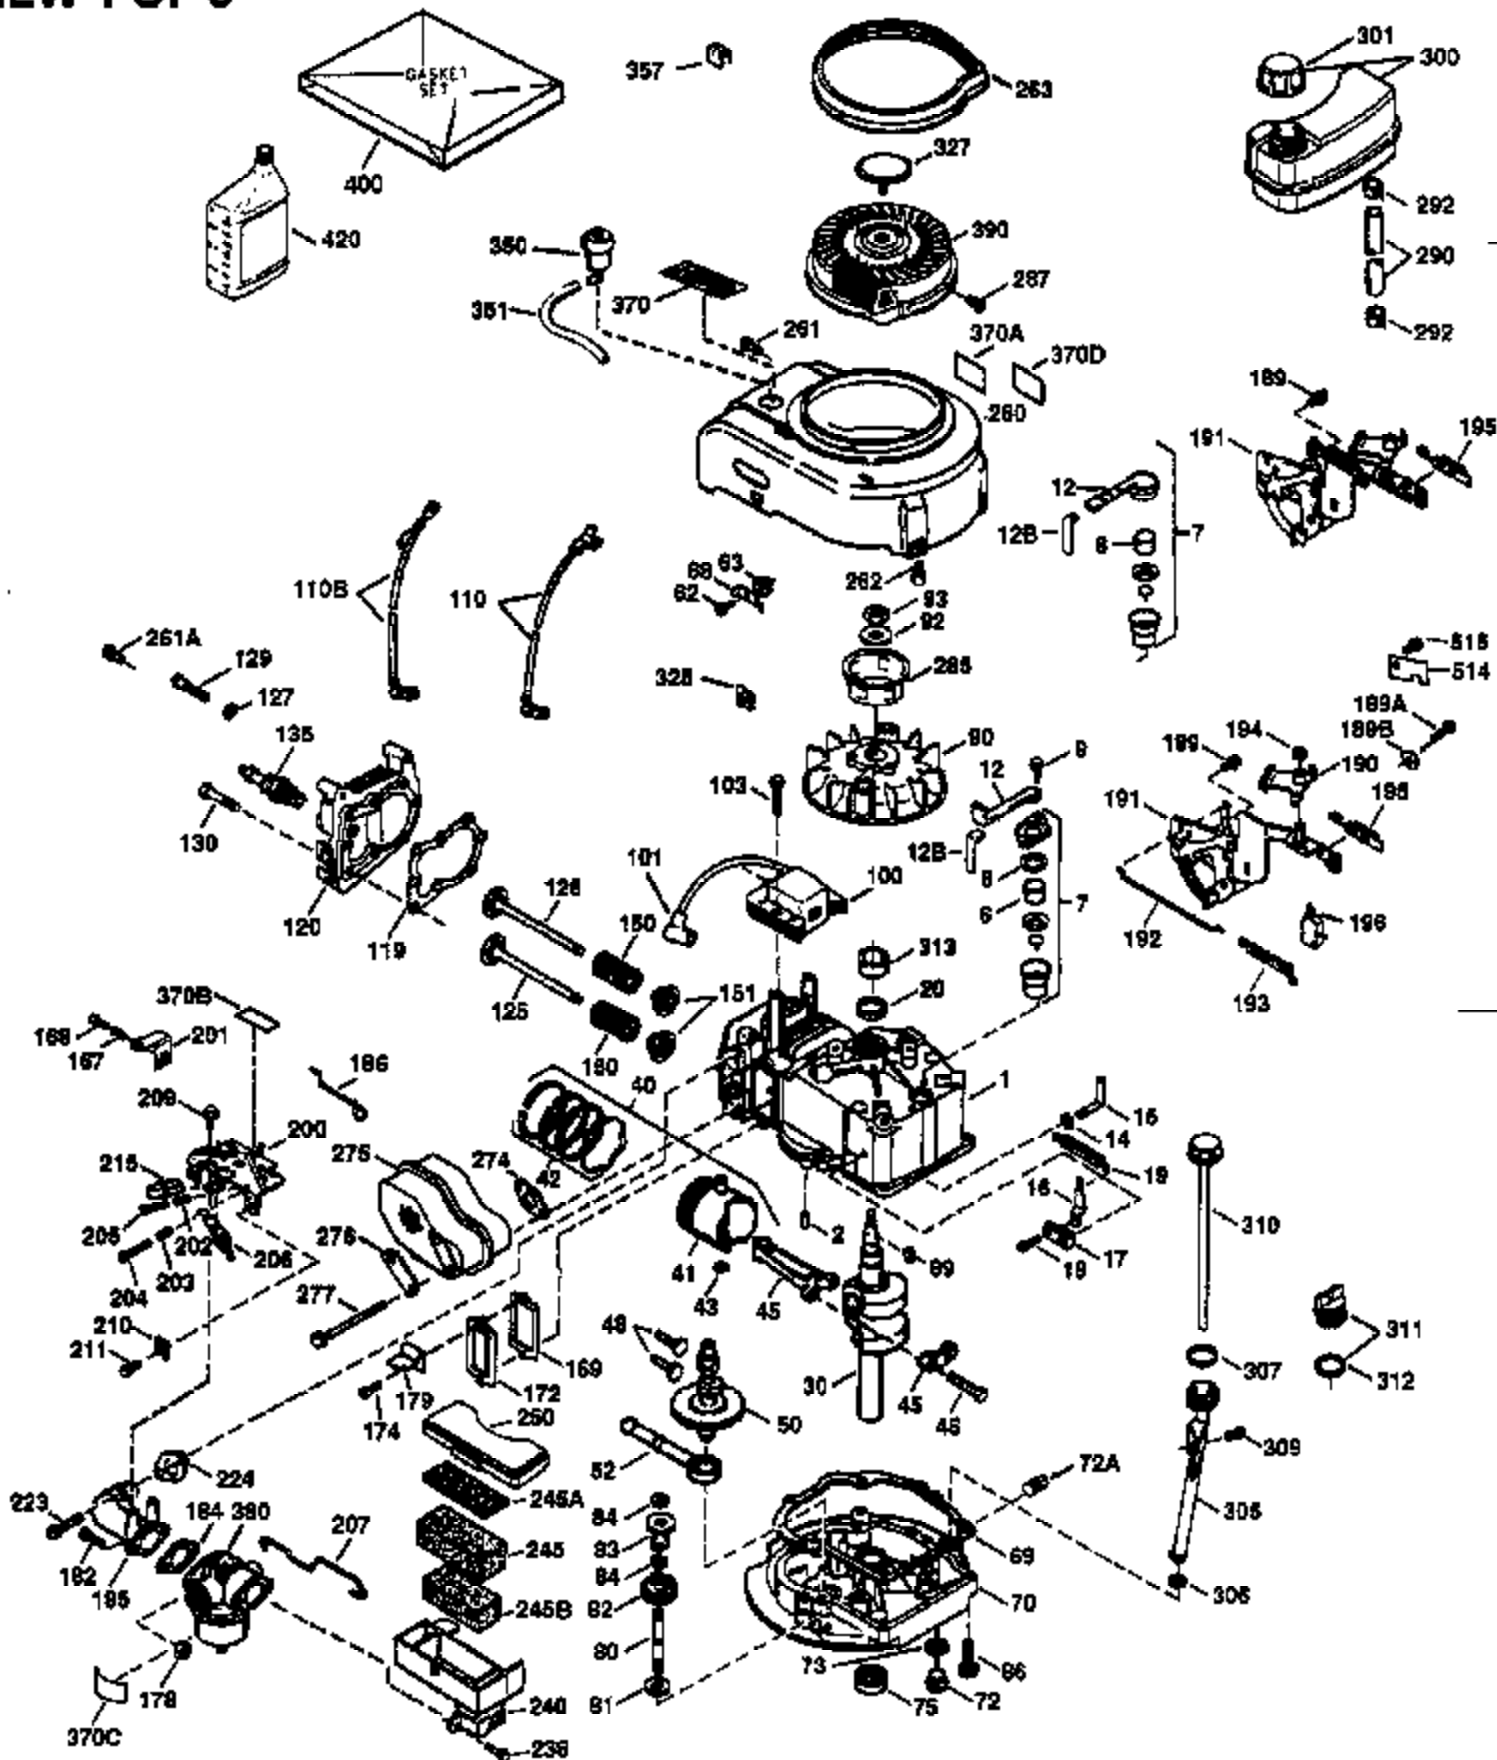

ILLUSTRATION SHOWS TYPICAL PARTS ONLY. ORDER BY PART NUMBER. PARTS NOT LISTED ARE SUPPLIED BY OEM.

VIEW 1 OF 3