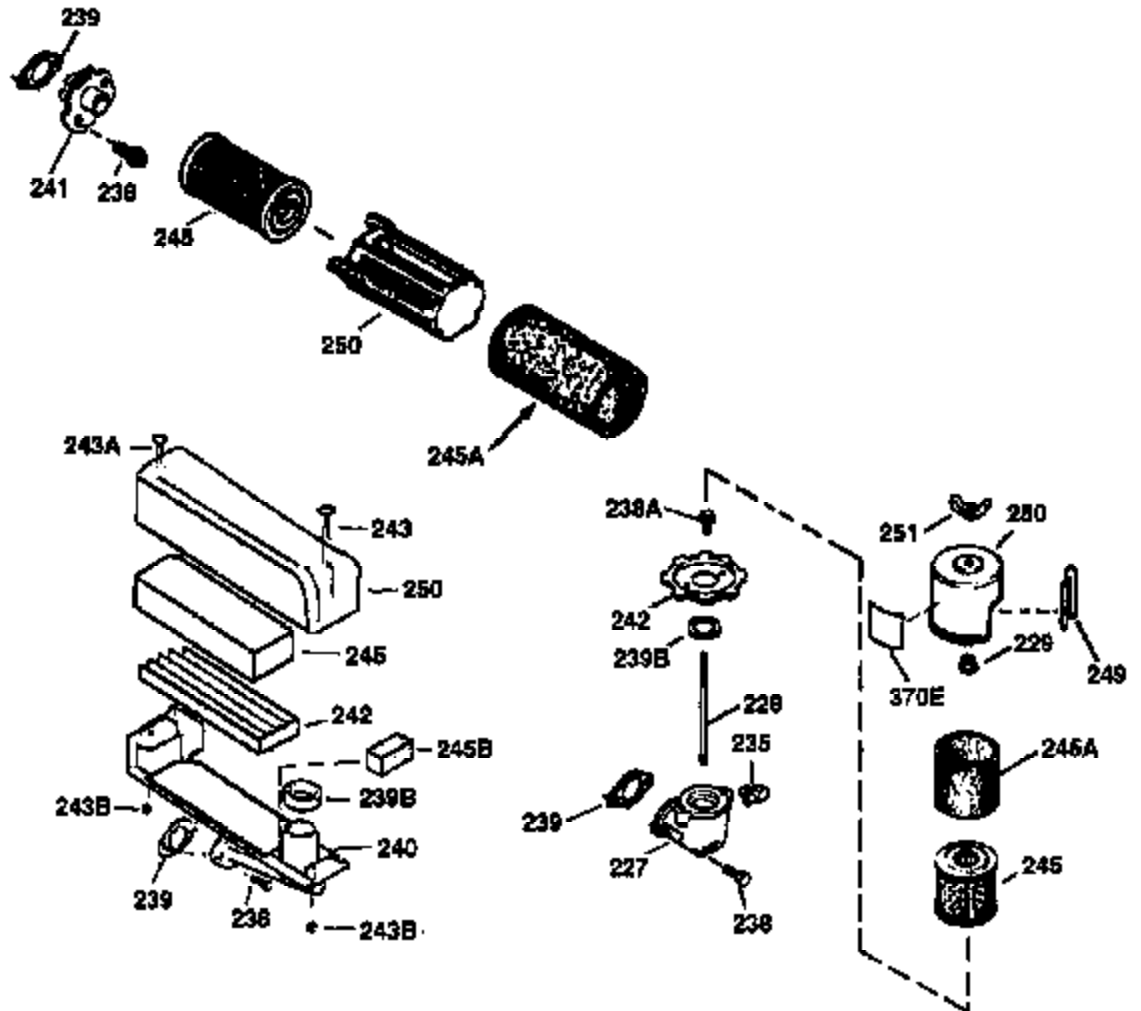

ILLUSTRATION SHOWS TYPICAL PARTS ONLY. ORDER BY PART NUMBER. PARTS NOT LISTED ARE SUPPLIED BY OEM.

VIEW 3 OF 3

Ref #	Part Number	Qty	Description
90	611112	1	Flywheel
238	650932	2	Screw, 10-32 x 49/64"
239	34338	1	* Air Cleaner Gasket
241	35797	1	Air Cleaner Collar
245	35066	1	Air Cleaner Filter
250	35986	1	Air Cleaner Cover
275	36473	1	Muffler (Incl. 277)
277	650988	2	Screw, 1/4-20 x 2-5/16"