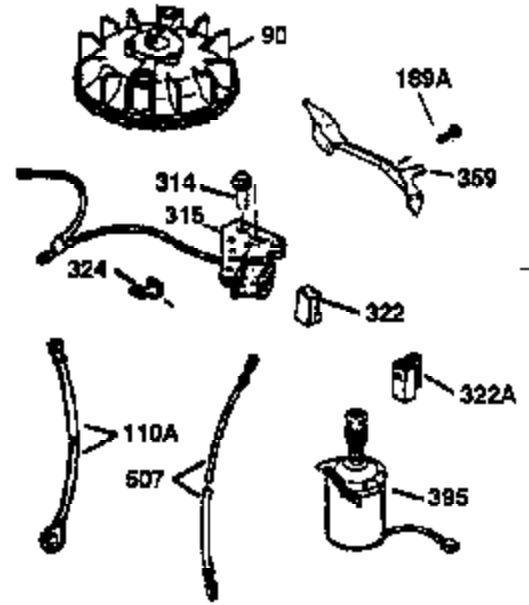

ILLUSTRATION SHOWS TYPICAL PARTS ONLY. ORDER BY PART NUMBER. PARTS NOT LISTED ARE SUPPLIED BY OEM.

VIEW 3 OF 3

Ref #	Part Number	Qty	Description
90	611112	1	Flywheel
238	650932	2	Screw, 10-32 x 49/64"
239	34338	1	* Air Cleaner Gasket
241	35797	1	Air Cleaner Collar
245	35066	1	Air Cleaner Filter
250	35986	1	Air Cleaner Cover
275	36473	1	Muffler (Incl. 277)
277	650988	2	Screw, 1/4-20 x 2-5/16"