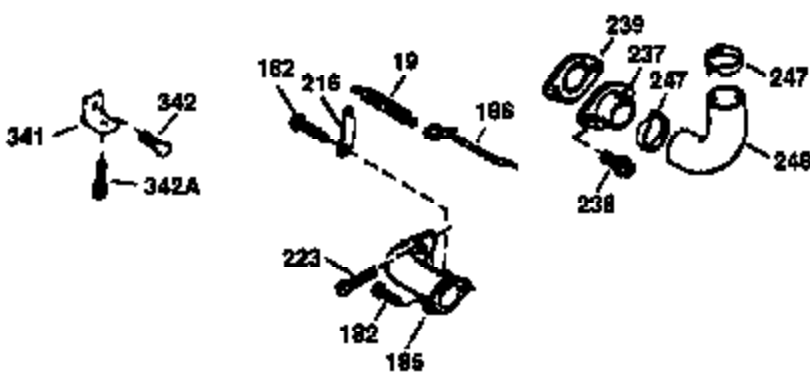

ILLUSTRATION SHOWS TYPICAL PARTS ONLY. ORDER BY PART NUMBER. PARTS NOT LISTED ARE SUPPLIED BY OEM.

VIEW 2 OF 3

Ref #	Part Number	Qty	Description
19	35998	1	Extension Spring
69	35261	1	* Mounting Flange Gasket
70	34311D	1	Mounting Flange (Incl. 72 thru 83)
72	36083	1	Oil Drain Plug
75	27897	1	Oil Seal
86	650488	6	Screw, 1/4-20 x 1-1/4"
182	6201	2	Screw, 1/4-28 x 7/8"
185	31384A	1	Intake Pipe (Incl. 224)
186	36255	1	Governor Link
223	650451	2	Screw, 1/4-20 x 1"
238	650932	2	Screw, 10-32 x 49/64"
239	34338	1	* Air Cleaner Gasket
245	35066	1	Air Cleaner Filter
250	35986	1	Air Cleaner Cover
287	650926	2	Screw, 8-32 x 21/64"
300	35586	1	Fuel Tank (Incl. 292 & 301)
301	35355	1	Fuel Cap
390	590637	1	Rewind Starter