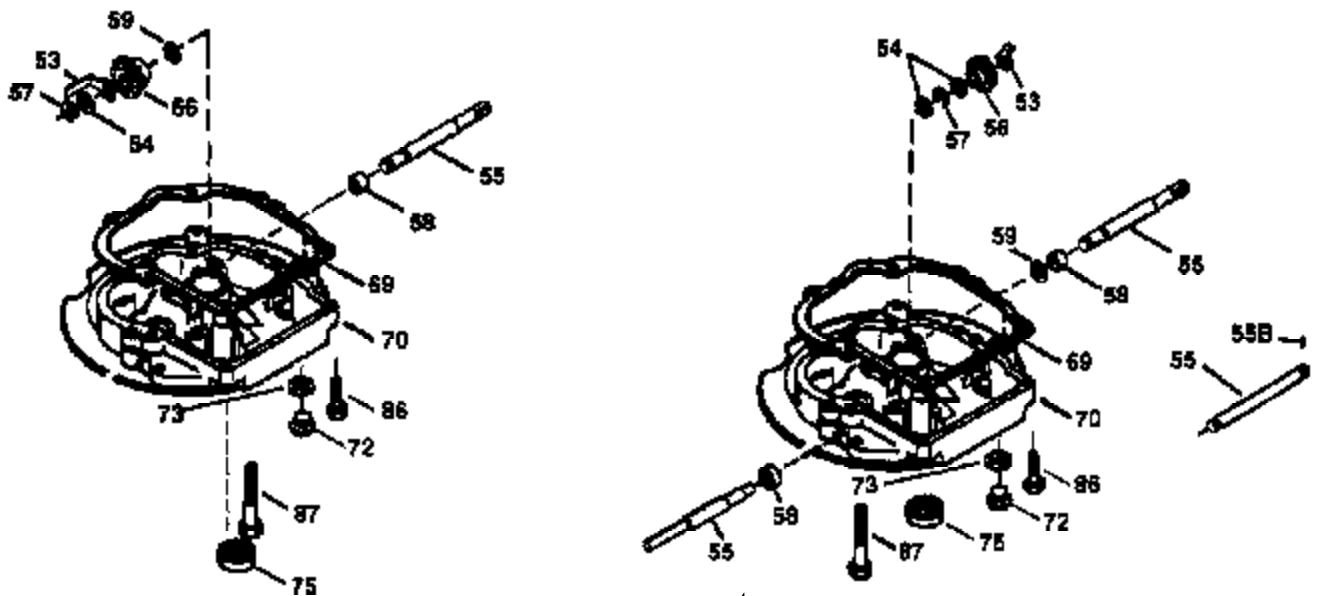

ILLUSTRATION SHOWS TYPICAL PARTS ONLY. ORDER BY PART NUMBER. PARTS NOT LISTED ARE SUPPLIED BY OEM.

VIEW 2 OF 3

Ref #	Part Number	Qty	Description
19	35998	1	Extension Spring
69	35261	1	* Mounting Flange Gasket
70	34311D	1	Mounting Flange (Incl. 72 thru 83)
72	36083	1	Oil Drain Plug
75	27897	1	Oil Seal
86	650488	6	Screw, 1/4-20 x 1-1/4"
182	6201	2	Screw, 1/4-28 x 7/8"
185	31384A	1	Intake Pipe (Incl. 224)
186	36255	1	Governor Link
223	650451	2	Screw, 1/4-20 x 1"
238	650932	2	Screw, 10-32 x 49/64"
239	34338	1	* Air Cleaner Gasket
245	35066	1	Air Cleaner Filter
250	35986	1	Air Cleaner Cover
287	650926	2	Screw, 8-32 x 21/64"
300	35586	1	Fuel Tank (Incl. 292 & 301)
301	35355	1	Fuel Cap
390	590637	1	Rewind Starter