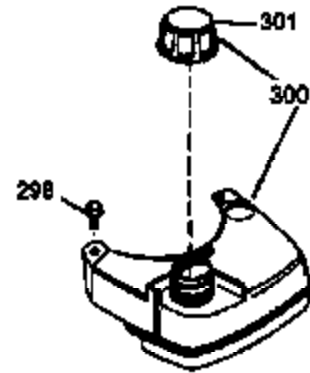

ILLUSTRATION SHOWS TYPICAL PARTS ONLY. ORDER BY PART NUMBER. PARTS NOT LISTED ARE SUPPLIED BY OEM.

VIEW 2 OF 3

Ref #	Part Number	Qty	Description
19	35998	1	Extension Spring
69	35261	1	* Mounting Flange Gasket
70	34311D	1	Mounting Flange (Incl. 72 thru 83)
72	36083	1	Oil Drain Plug
75	27897	1	Oil Seal
86	650488	6	Screw, 1/4-20 x 1-1/4"
182	6201	2	Screw, 1/4-28 x 7/8"
185	31384A	1	Intake Pipe (Incl. 224)
186	36255	1	Governor Link
223	650451	2	Screw, 1/4-20 x 1"
238	650932	2	Screw, 10-32 x 49/64"
239	34338	1	* Air Cleaner Gasket
245	35066	1	Air Cleaner Filter
250	35986	1	Air Cleaner Cover
287	650926	2	Screw, 8-32 x 21/64"
300	35586	1	Fuel Tank (Incl. 292 & 301)
301	35355	1	Fuel Cap
390	590637	1	Rewind Starter