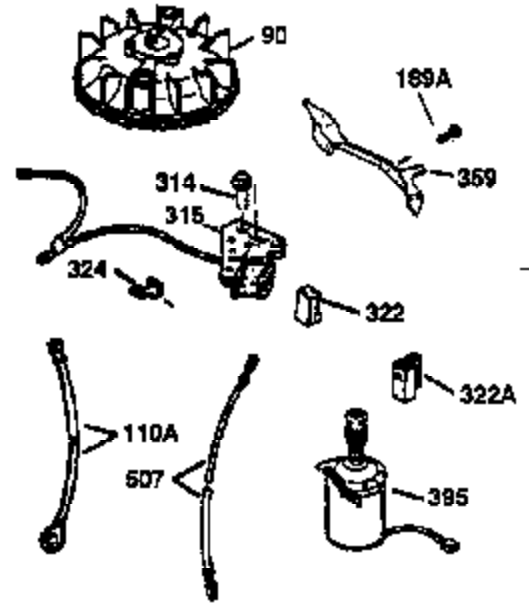

ILLUSTRATION SHOWS TYPICAL PARTS ONLY. ORDER BY PART NUMBER. PARTS NOT LISTED ARE SUPPLIED BY OEM.

VIEW 3 OF 3

Ref #	Part Number	Qty	Description
90	611112	1	Flywheel
238	650932	2	Screw, 10-32 x 49/64"
239	34338	1	* Air Cleaner Gasket
241	35797	1	Air Cleaner Collar
245	35066	1	Air Cleaner Filter
250	35986	1	Air Cleaner Cover
275A	391020	1	Spark Arrestor Muffler (Optional) (In cl. 277)
275	35603A	1	Muffler (Incl. 277)
276	33753	1	Locking Plate
277	650795	2	Screw, 1/4-20 x 2-1/4"