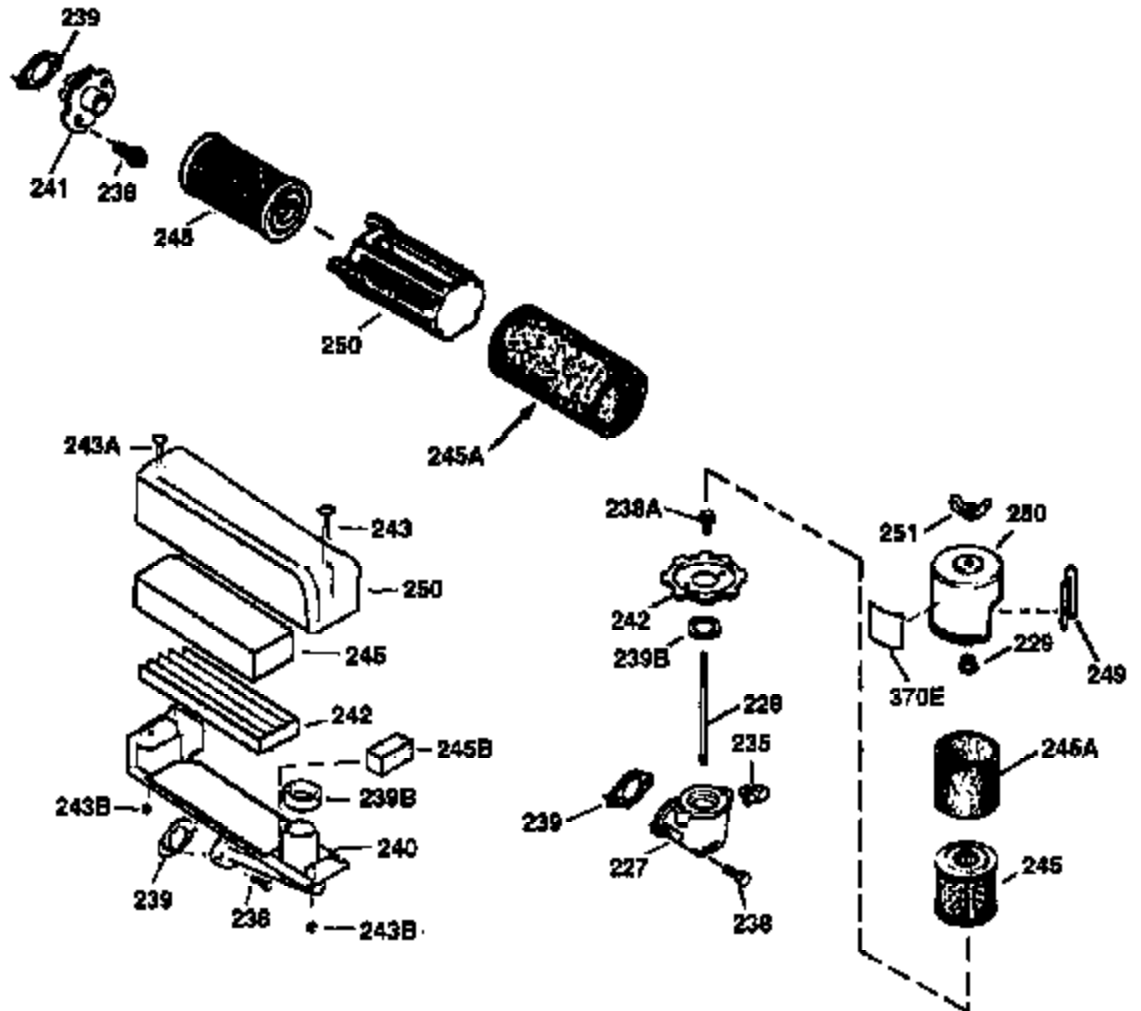

ILLUSTRATION SHOWS TYPICAL PARTS ONLY. ORDER BY PART NUMBER. PARTS NOT LISTED ARE SUPPLIED BY OEM.

VIEW 3 OF 3

Ref #	Part Number	Qty	Description
90	611112	1	Flywheel
238	650932	2	Screw, 10-32 x 49/64"
239	34338	1	* Air Cleaner Gasket
241	35797	1	Air Cleaner Collar
245	35066	1	Air Cleaner Filter
250	35986	1	Air Cleaner Cover
275A	391020	1	Spark Arrestor Muffler (Optional) (In cl. 277)
275	35603A	1	Muffler (Incl. 277)
276	33753	1	Locking Plate
277	650795	2	Screw, 1/4-20 x 2-1/4"