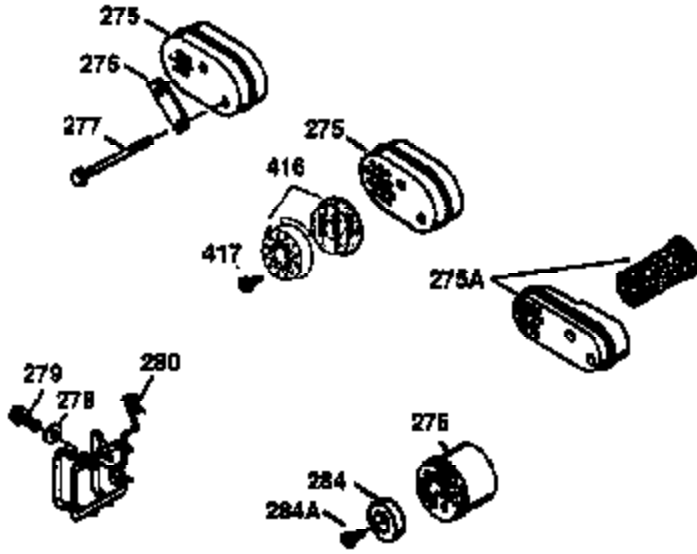

ILLUSTRATION SHOWS TYPICAL PARTS ONLY. ORDER BY PART NUMBER. PARTS NOT LISTED ARE SUPPLIED BY OEM.

VIEW 3 OF 3

Ref #	Part Number	Qty	Description
90	611112	1	Flywheel
238	650932	2	Screw, 10-32 x 49/64"
239	34338	1	* Air Cleaner Gasket
241	35797	1	Air Cleaner Collar
245	35066	1	Air Cleaner Filter
250	35986	1	Air Cleaner Cover
275A	391020	1	Spark Arrestor Muffler (Optional) (In cl. 277)
275	35603A	1	Muffler (Incl. 277)
276	33753	1	Locking Plate
277	650795	2	Screw, 1/4-20 x 2-1/4"