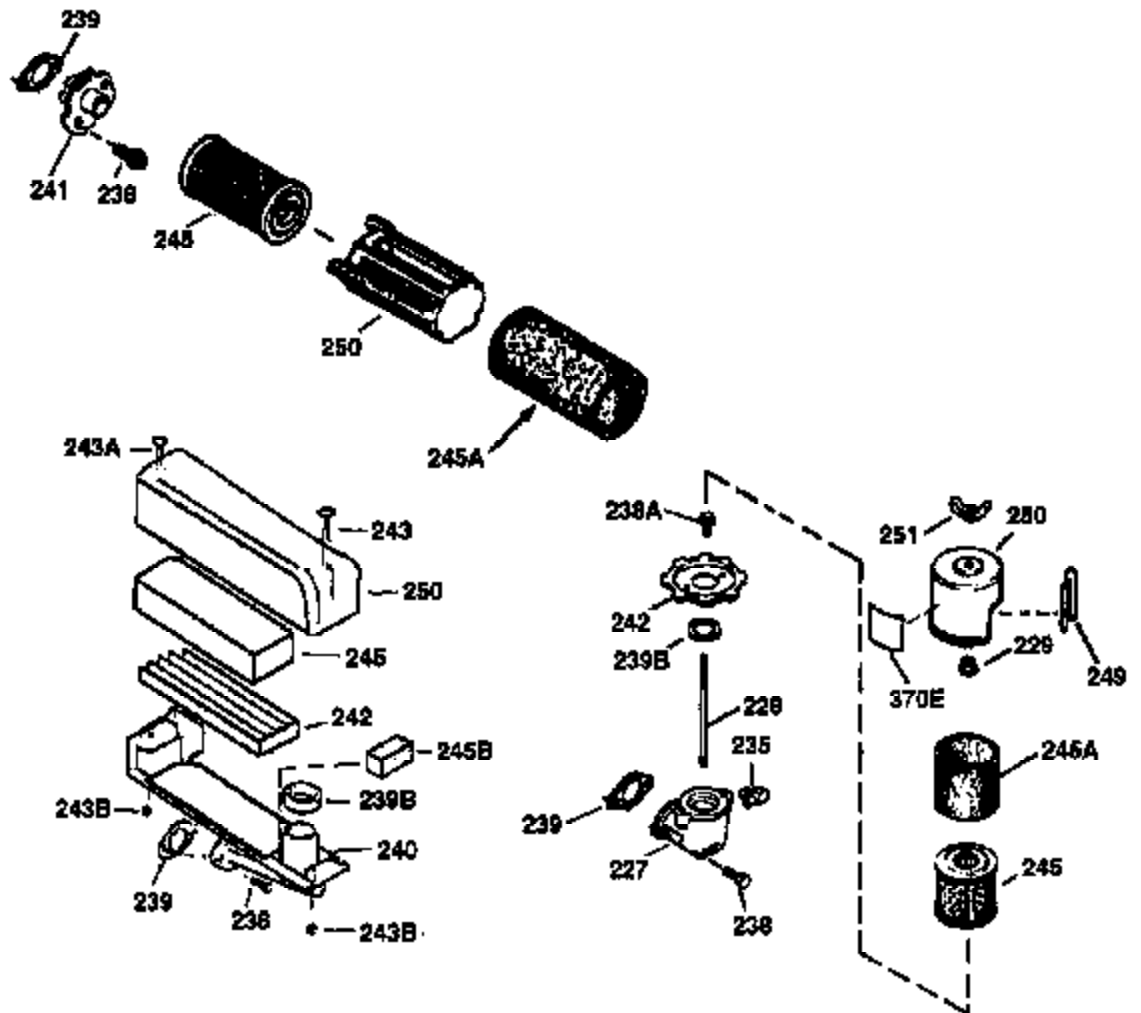

ILLUSTRATION SHOWS TYPICAL PARTS ONLY. ORDER BY PART NUMBER. PARTS NOT LISTED ARE SUPPLIED BY OEM.

VIEW 3 OF 3

Ref #	Part Number	Qty	Description
90	611112	1	Flywheel
238	650932	2	Screw, 10-32 x 49/64"
239	34338	1	* Air Cleaner Gasket
241	35797	1	Air Cleaner Collar
245	35066	1	Air Cleaner Filter
250	35065	1	Air Cleaner Cover
275	35993	1	Muffler
276	35994	1	Locking Plate
277	650957	2	Screw, 1/4-20 x 2-31/32"