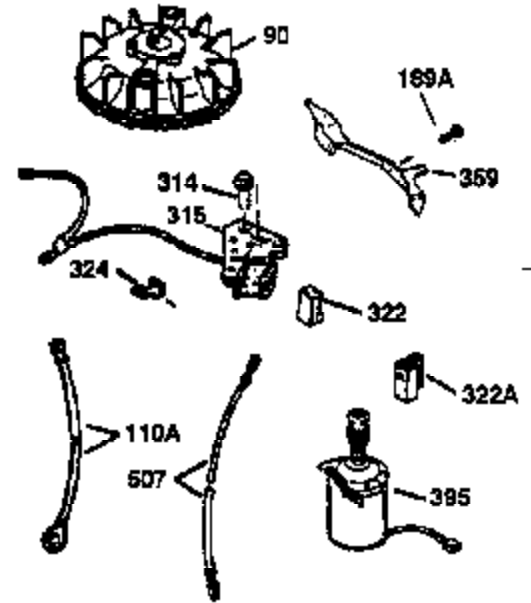

ILLUSTRATION SHOWS TYPICAL PARTS ONLY. ORDER BY PART NUMBER. PARTS NOT LISTED ARE SUPPLIED BY OEM.

VIEW 3 OF 3

Ref #	Part Number	Qty	Description
90	611112	1	Flywheel
238	650932	2	Screw, 10-32 x 49/64"
239	34338	1	* Air Cleaner Gasket
241	35797	1	Air Cleaner Collar
245	35066	1	Air Cleaner Filter
250	35065	1	Air Cleaner Cover
275	35993	1	Muffler
276	35994	1	Locking Plate
277	650957	2	Screw, 1/4-20 x 2-31/32"