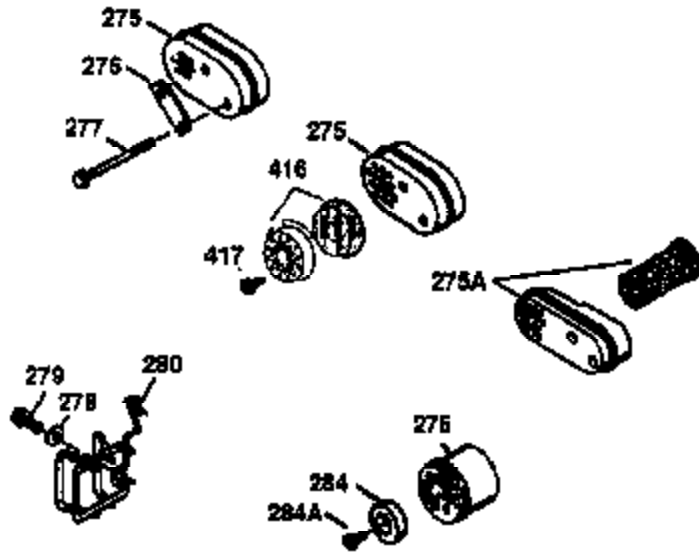

ILLUSTRATION SHOWS TYPICAL PARTS ONLY. ORDER BY PART NUMBER. PARTS NOT LISTED ARE SUPPLIED BY OEM.

VIEW 3 OF 3

Ref #	Part Number	Qty	Description
90	611112	1	Flywheel
238	650932	2	Screw, 10-32 x 49/64"
239	34338	1	* Air Cleaner Gasket
241	35797	1	Air Cleaner Collar
245	35066	1	Air Cleaner Filter
250	35065	1	Air Cleaner Cover
275	35993	1	Muffler
276	35994	1	Locking Plate
277	650957	2	Screw, 1/4-20 x 2-31/32"