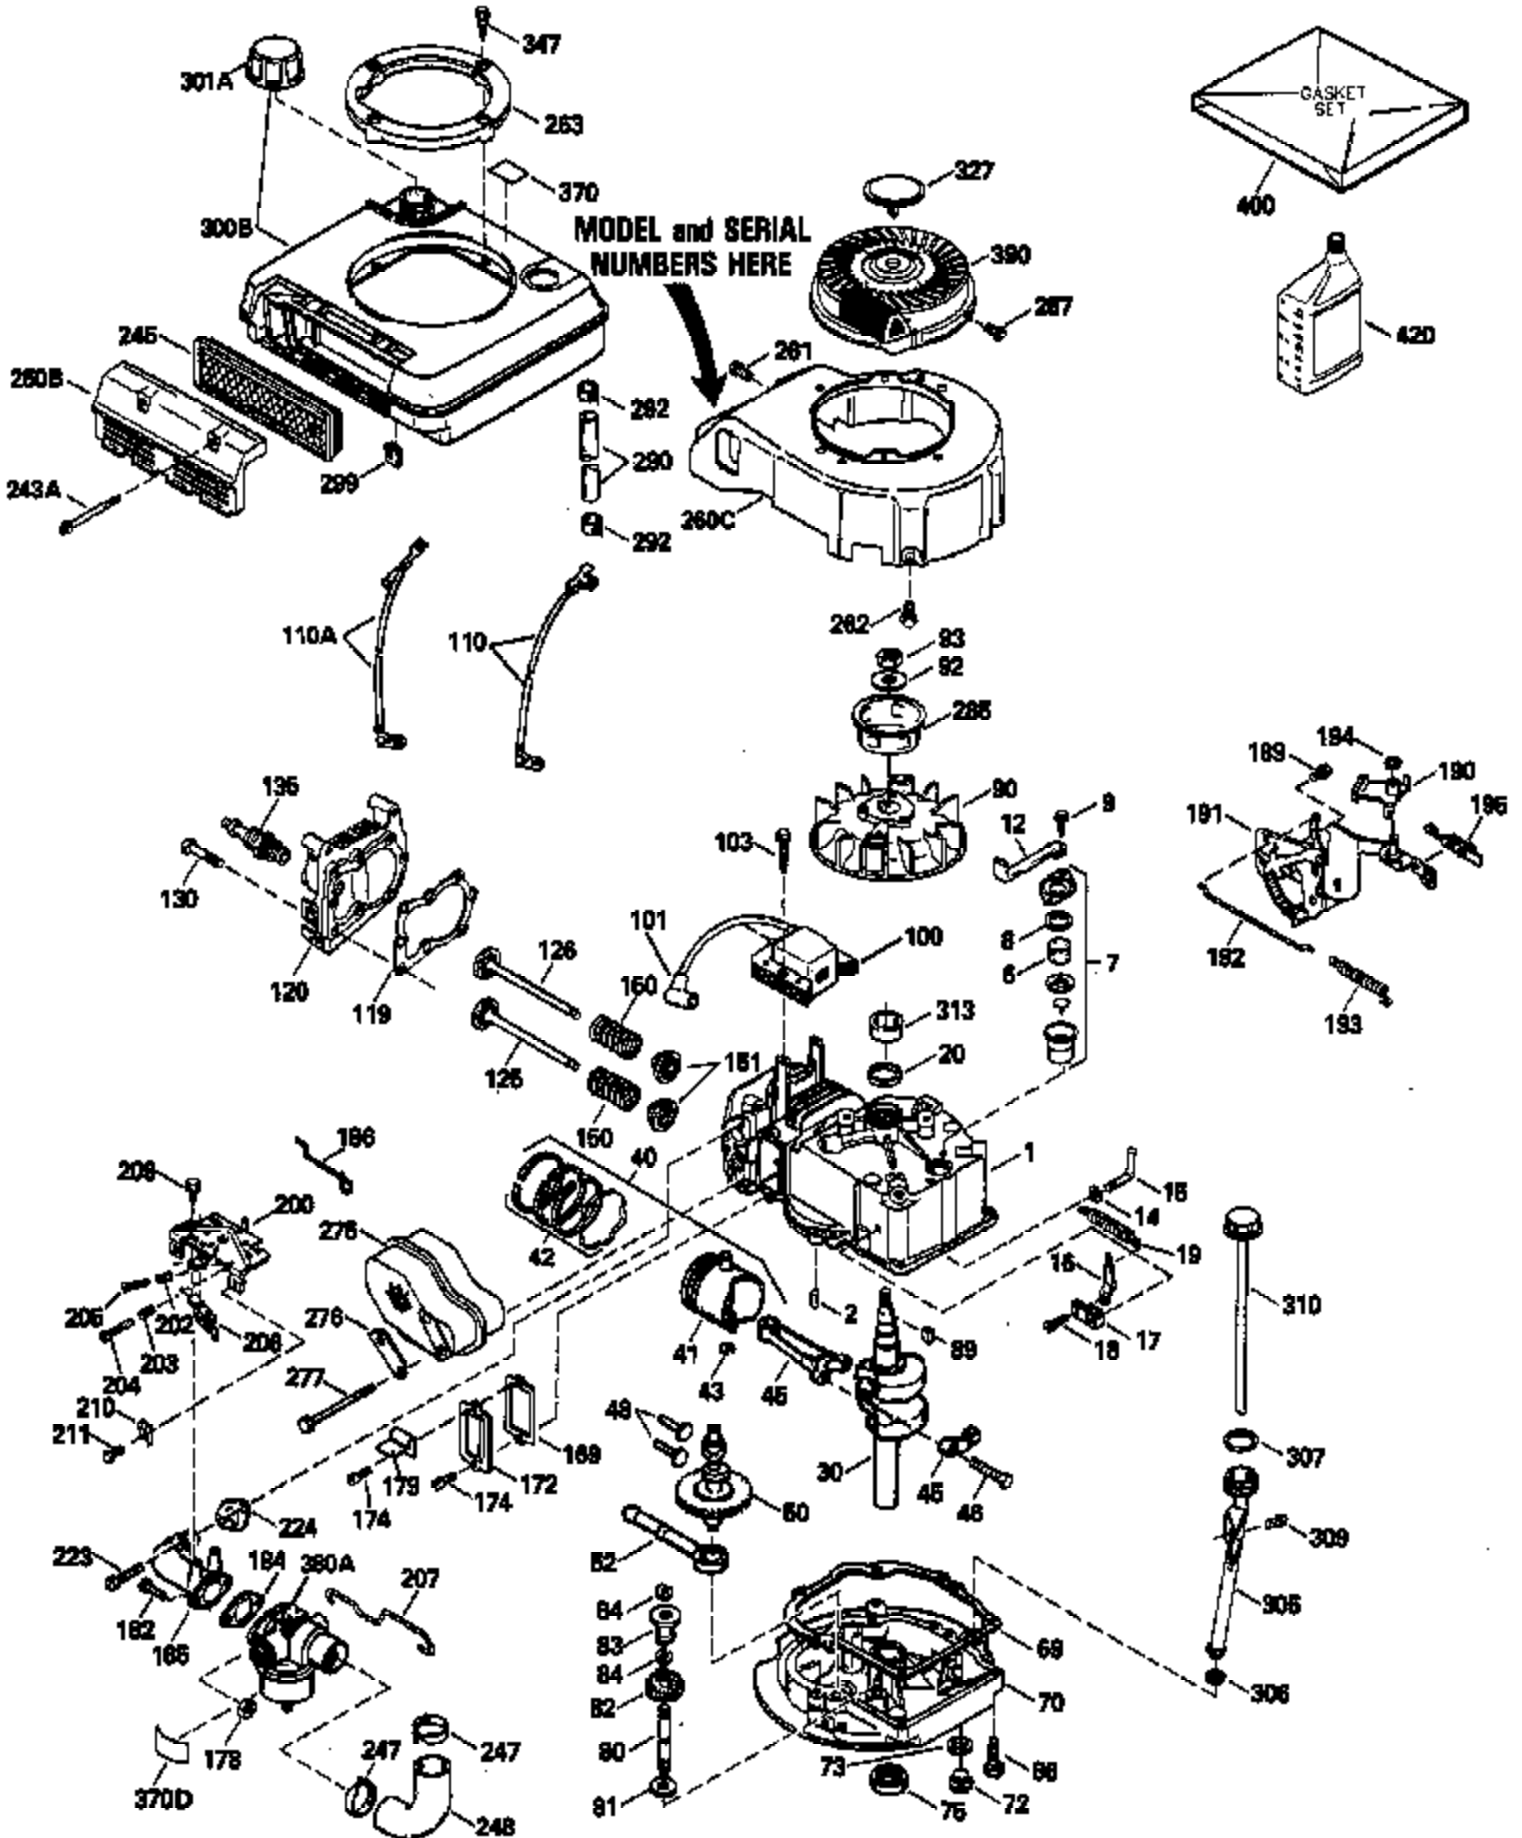

ILLUSTRATION SHOWS TYPICAL PARTS ONLY. ORDER BY PART NUMBER. PARTS NOT LISTED ARE SUPPLIED BY OEM.