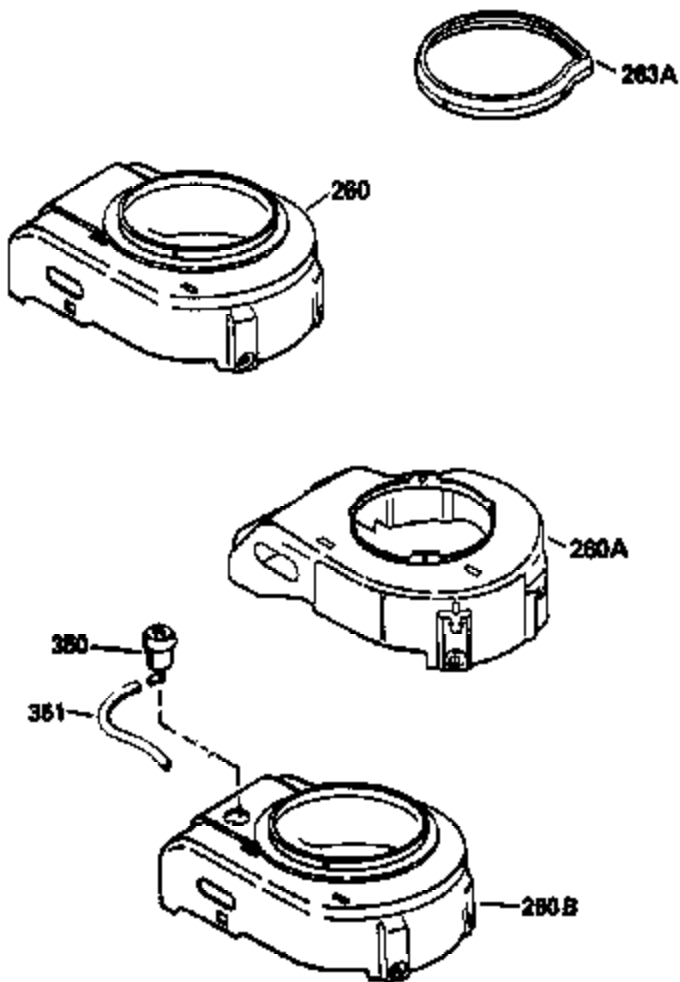

ILLUSTRATION SHOWS TYPICAL PARTS ONLY. ORDER BY PART NUMBER. PARTS NOT LISTED ARE SUPPLIED BY OEM.

Engine Parts List #2

Ref #	Part Number	Qty	Description
12A	36558	1	Breather Cover & Tube
40	36073	1	Piston, Pin & Ring Set (Std.)
40	36074	1	Piston, Pin & Ring Set (.010" OS)
40	36075	1	Piston, Pin & Ring Set (.020" OS)
69	35261	1	* Mounting Flange Gasket
72	36083	1	Oil Drain Plug
75	27897	1	Oil Seal
86	650488	6	Screw, 1/4-20 x 1-1/4"
238	650937	2	Screw, 10-32 x 43/64"
239	35848	1	* Air Cleaner Gasket
239B	36277	1	Air Cleaner Seal
240	36273	1	Air Cleaner Body
242	36276	1	Air Cleaner Base
243B	650967	2	Square Nut M-5 x 0.8-6h
243	650966	1	Screw, M-5 x 0.8-6g x 2-7/16"
245B	36275	1	Air Cleaner Filter
250	36274	1	Air Cleaner Cover
260	36269	1	Blower Housing
275	36473	1	Muffler (Incl. 277)
298	28763	2	Screw, 10-32 x 35/64"
300	36279	1	Fuel Tank (Incl. 292 & 301)
301	36246	1	Fuel Cap
370A	36261	1	Lubrication Decal
380	632669	1	Carburetor (Incl. 184)