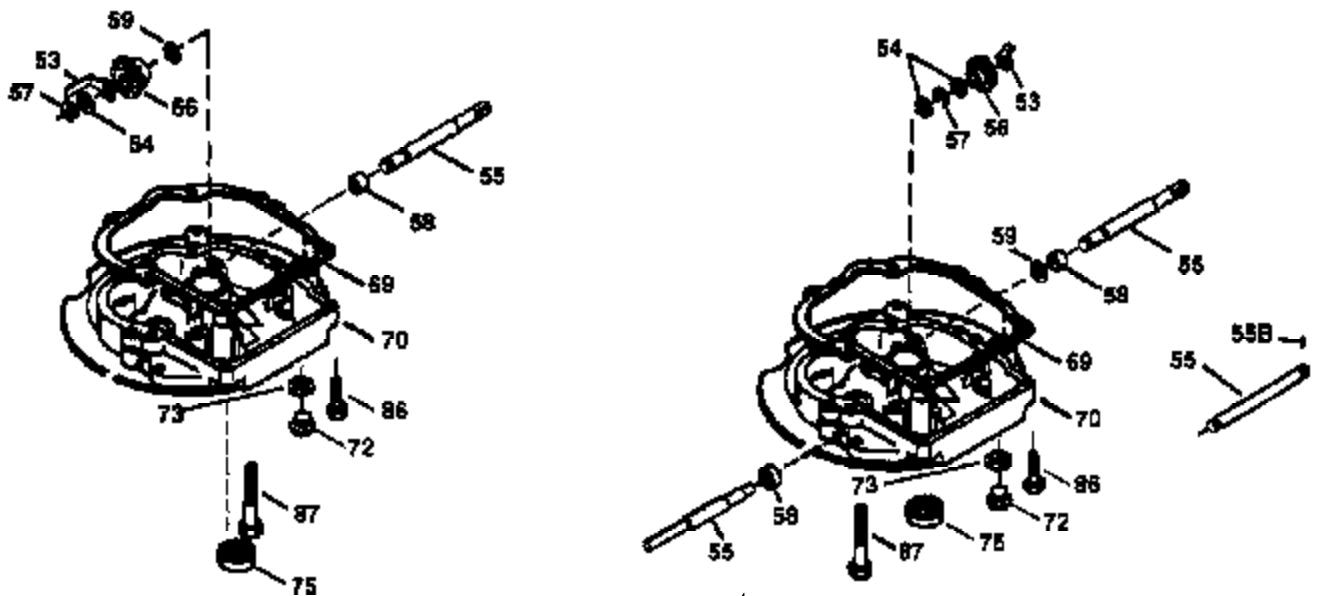

ILLUSTRATION SHOWS TYPICAL PARTS ONLY. ORDER BY PART NUMBER. PARTS NOT LISTED ARE SUPPLIED BY OEM.

VIEW 2 OF 3

Ref #	Part Number	Qty	Description
19	36281	1	Extension Spring
69	35261	1	* Mounting Flange Gasket
70	34311D	1	Mounting Flange (Incl. 72 thru 83)
72	36083	1	Oil Drain Plug
75	27897	1	Oil Seal
86	650488	6	Screw, 1/4-20 x 1-1/4"
182	6201	2	Screw, 1/4-28 x 7/8"
185	31384A	1	Intake Pipe (Incl. 224)
186	34337	1	Governor Link
223	650451	2	Screw, 1/4-20 x 1"
238	650937	2	Screw, 10-32 x 43/64"
239	35848	1	Air Cleaner Gasket
243	650966	1	Screw, M-5 x 0.8g x 2-7/16"
245	36278	1	Air Cleaner Filter
245A	36275	1	Air Cleaner Filter
250	36274	1	Air Cleaner Cover
263	36280	1	Recoil Ring
287	650926	2	Screw, 8-32 x 21/64"
298	28763	2	Screw, 10-32 x 35/64"
300	36279	1	Fuel Tank (Incl. 292 & 301)
301	35355	1	Fuel Cap
390	590732	1	Rewind Starter (NOTE: This engine could have been built with 590688 starter. Refer to the design of the air intake louvers for part identification. Individual starter parts do not interchange.)