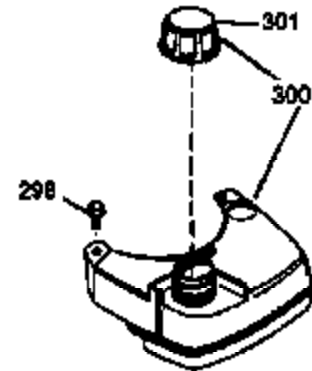

ILLUSTRATION SHOWS TYPICAL PARTS ONLY. ORDER BY PART NUMBER. PARTS NOT LISTED ARE SUPPLIED BY OEM.

VIEW 2 OF 3

Ref #	Part Number	Qty	Description
19	36281	1	Extension Spring
69	35261	1	* Mounting Flange Gasket
70	34311D	1	Mounting Flange (Incl. 72 thru 83)
72	36083	1	Oil Drain Plug
75	27897	1	Oil Seal
86	650488	6	Screw, 1/4-20 x 1-1/4"
182	6201	2	Screw, 1/4-28 x 7/8"
185	31384A	1	Intake Pipe (Incl. 224)
186	34337	1	Governor Link
223	650451	2	Screw, 1/4-20 x 1"
238	650937	2	Screw, 10-32 x 43/64"
239	35848	1	Air Cleaner Gasket
243	650966	1	Screw, M-5 x 0.8g x 2-7/16"
245	36278	1	Air Cleaner Filter
245A	36275	1	Air Cleaner Filter
250	36274	1	Air Cleaner Cover
263	36280	1	Recoil Ring
287	650926	2	Screw, 8-32 x 21/64"
298	28763	2	Screw, 10-32 x 35/64"
300	36279	1	Fuel Tank (Incl. 292 & 301)
301	35355	1	Fuel Cap
390	590732	1	Rewind Starter (NOTE: This engine could have been built with 590688 starter. Refer to the design of the air intake louvers for part identification. Individual starter parts do not interchange.)