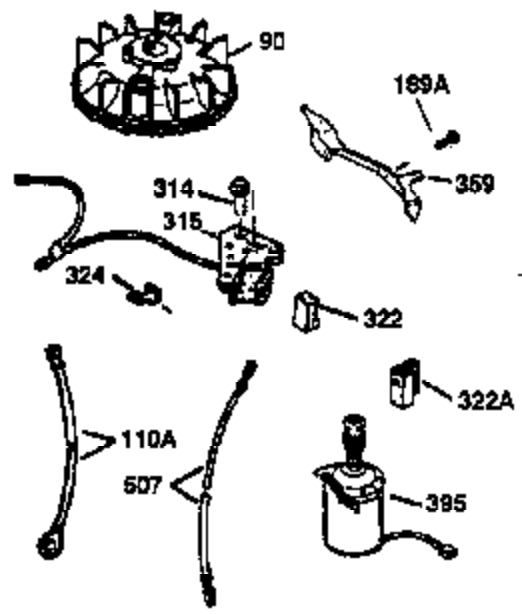

ILLUSTRATION SHOWS TYPICAL PARTS ONLY. ORDER BY PART NUMBER. PARTS NOT LISTED ARE SUPPLIED BY OEM.

VIEW 3 OF 3

Ref #	Part Number	Qty	Description
90	611112	1	Flywheel
238	650937	2	Screw, 10-32 x 43/64"
239	35848	1	Air Cleaner Gasket
239B	36277	1	Air Cleaner Seal
240	36273	1	Air Cleaner Body
242	36276	1	Air Cleaner Base
243B	650967	2	Square Nut M-5 x 0.8-6h
243	650966	1	Screw, M-5 x 0.8g x 2-7/16"
243A	650968	1	Screw, M-5 x 0.8g x 1-7/16"
245	36278	1	Air Cleaner Filter
245A	36275	1	Air Cleaner Filter
250	36274	1	Air Cleaner Cover
275	36473	1	Muffler (Incl. 277)
277	650988	2	Screw, 1/4-20 x 2-5/16"