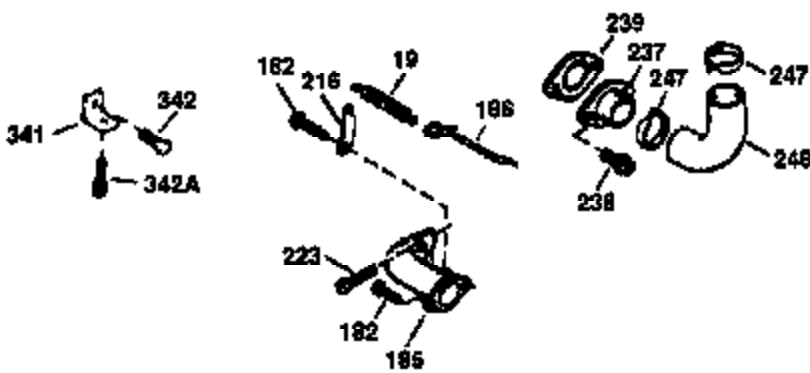

ILLUSTRATION SHOWS TYPICAL PARTS ONLY. ORDER BY PART NUMBER. PARTS NOT LISTED ARE SUPPLIED BY OEM.

VIEW 2 OF 3

Ref #	Part Number	Qty	Description
19	36281	1	Extension Spring
69	35261	1	* Mounting Flange Gasket
70	34311D	1	Mounting Flange (Incl. 72 thru 83)
72	36083	1	Oil Drain Plug
75	27897	1	Oil Seal
86	650488	6	Screw, 1/4-20 x 1-1/4"
182	6201	2	Screw, 1/4-28 x 7/8"
185	31384A	1	Intake Pipe (Incl. 224)
186	34337	1	Governor Link
223	650451	2	Screw, 1/4-20 x 1"
238	650937	2	Screw, 10-32 x 43/64"
239	35848	1	Air Cleaner Gasket
243	650966	1	Screw, M-5 x 0.8g x 2-7/16"
245	36278	1	Air Cleaner Filter
245A	36275	1	Air Cleaner Filter
250	36274	1	Air Cleaner Cover
263	36280	1	Recoil Ring
287	650926	2	Screw, 8-32 x 21/64"
298	28763	2	Screw, 10-32 x 35/64"
300	36279	1	Fuel Tank (Incl. 292 & 301)
301	35355	1	Fuel Cap
390	590732	1	Rewind Starter (NOTE: This engine could have been built with 590688 starter. Refer to the design of the air intake louvers for part identification. Individual starter parts do not interchange.)