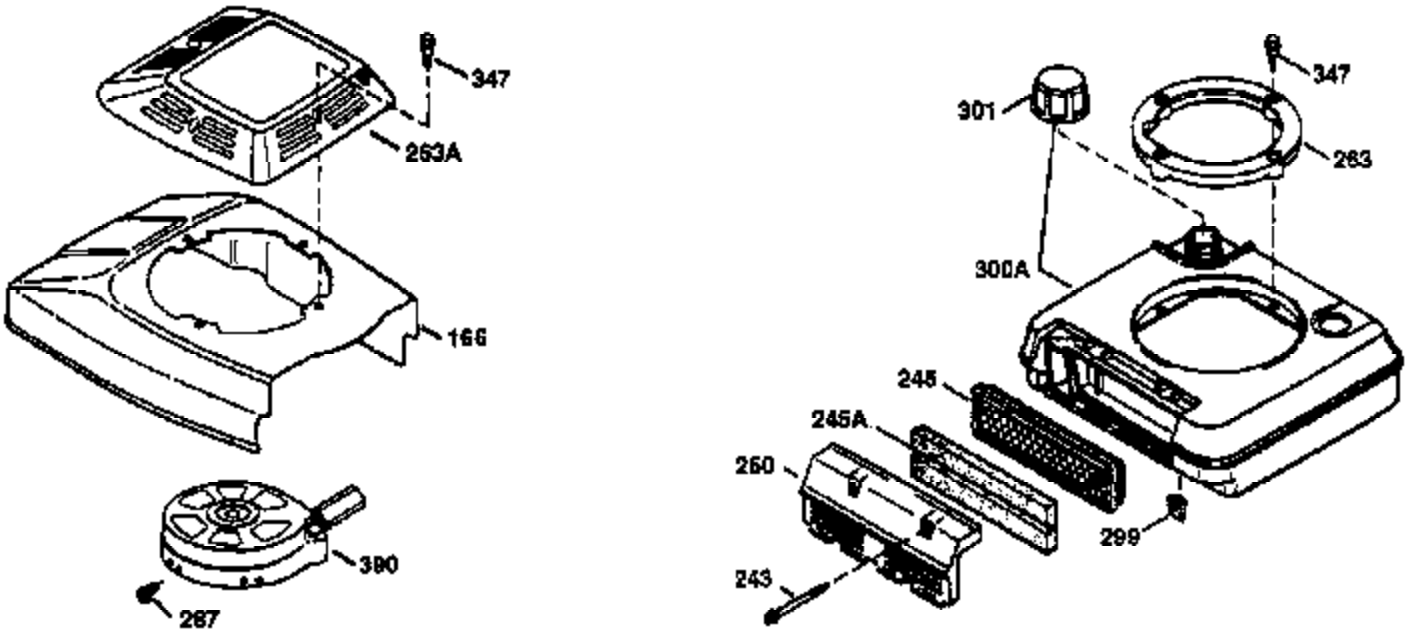

ILLUSTRATION SHOWS TYPICAL PARTS ONLY. ORDER BY PART NUMBER. PARTS NOT LISTED ARE SUPPLIED BY OEM.

VIEW 2 OF 3

Ref #	Part Number	Qty	Description
19	36281	1	Extension Spring
69	35261	1	* Mounting Flange Gasket
70	34311D	1	Mounting Flange (Incl. 72 thru 83)
72	36083	1	Oil Drain Plug
75	27897	1	Oil Seal
86	650488	6	Screw, 1/4-20 x 1-1/4"
182	6201	2	Screw, 1/4-28 x 7/8"
185	31384A	1	Intake Pipe (Incl. 224)
186	34337	1	Governor Link
223	650451	2	Screw, 1/4-20 x 1"
238	650937	2	Screw, 10-32 x 43/64"
239	35848	1	Air Cleaner Gasket
243	650966	1	Screw, M-5 x 0.8g x 2-7/16"
245	36278	1	Air Cleaner Filter
245A	36275	1	Air Cleaner Filter
250	36274	1	Air Cleaner Cover
263	36280	1	Recoil Ring
287	650926	2	Screw, 8-32 x 21/64"
298	28763	2	Screw, 10-32 x 35/64"
300	36279	1	Fuel Tank (Incl. 292 & 301)
301	35355	1	Fuel Cap
390	590732	1	Rewind Starter (NOTE: This engine could have been built with 590688 starter. Refer to the design of the air intake louvers for part identification. Individual starter parts do not interchange.)