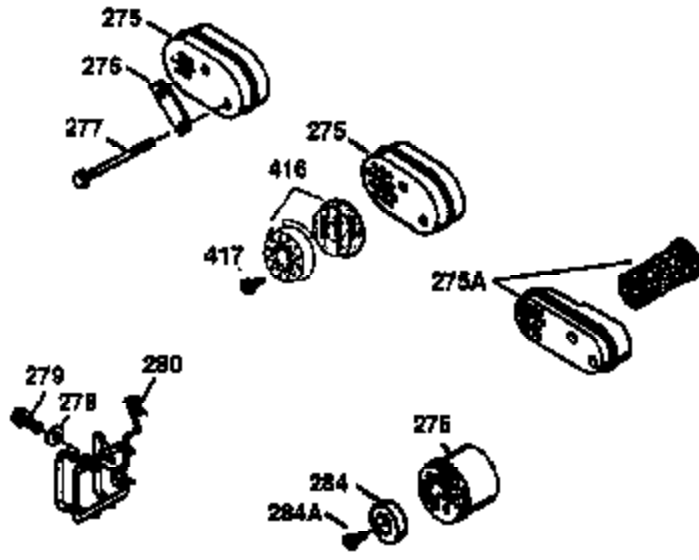

ILLUSTRATION SHOWS TYPICAL PARTS ONLY. ORDER BY PART NUMBER. PARTS NOT LISTED ARE SUPPLIED BY OEM.

VIEW 3 OF 3

Ref #	Part Number	Qty	Description
90	611112	1	Flywheel
238	650937	2	Screw, 10-32 x 43/64"
239	35848	1	Air Cleaner Gasket
239B	36277	1	Air Cleaner Seal
240	36273	1	Air Cleaner Body
242	36276	1	Air Cleaner Base
243B	650967	2	Square Nut M-5 x 0.8-6h
243	650966	1	Screw, M-5 x 0.8g x 2-7/16"
243A	650968	1	Screw, M-5 x 0.8g x 1-7/16"
245	36278	1	Air Cleaner Filter
245A	36275	1	Air Cleaner Filter
250	36274	1	Air Cleaner Cover
275	36473	1	Muffler (Incl. 277)
277	650988	2	Screw, 1/4-20 x 2-5/16"