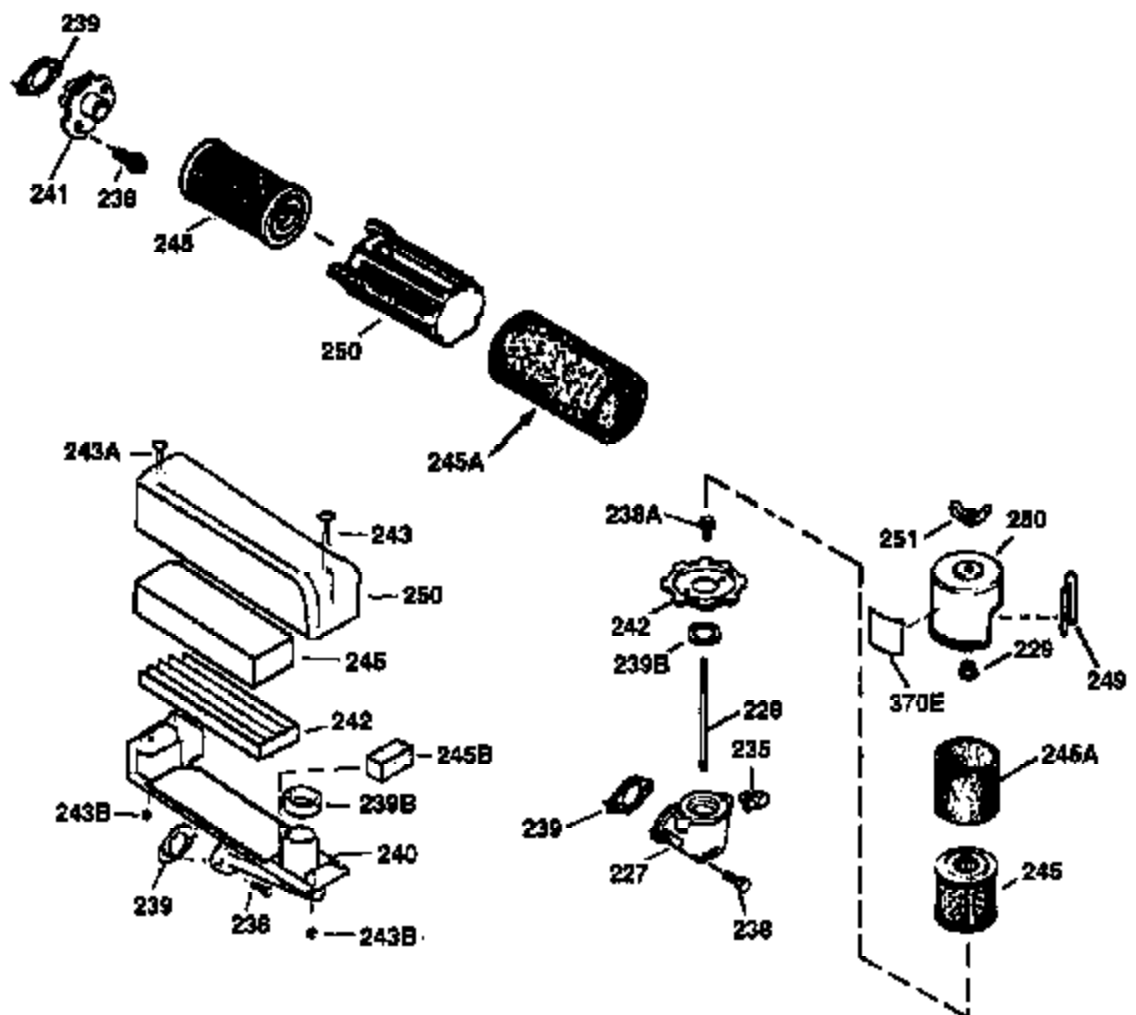

ILLUSTRATION SHOWS TYPICAL PARTS ONLY. ORDER BY PART NUMBER. PARTS NOT LISTED ARE SUPPLIED BY OEM.

VIEW 3 OF 3

Ref #	Part Number	Qty	Description
90	611112	1	Flywheel
238	650937	2	Screw, 10-32 x 43/64"
239	35848	1	Air Cleaner Gasket
239B	36277	1	Air Cleaner Seal
240	36273	1	Air Cleaner Body
242	36276	1	Air Cleaner Base
243B	650967	2	Square Nut M-5 x 0.8-6h
243	650966	1	Screw, M-5 x 0.8g x 2-7/16"
243A	650968	1	Screw, M-5 x 0.8g x 1-7/16"
245	36278	1	Air Cleaner Filter
245A	36275	1	Air Cleaner Filter
250	36274	1	Air Cleaner Cover
275	36473	1	Muffler (Incl. 277)
277	650988	2	Screw, 1/4-20 x 2-5/16"