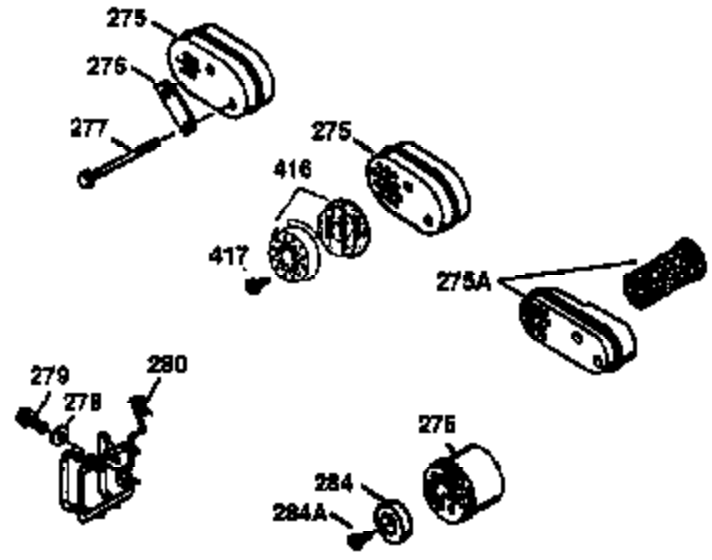

ILLUSTRATION SHOWS TYPICAL PARTS ONLY. ORDER BY PART NUMBER. PARTS NOT LISTED ARE SUPPLIED BY OEM.

VIEW 3 OF 3

Ref #	Part Number	Qty	Description
90	611112	1	Flywheel
238	650937	2	Screw, 10-32 x 43/64"
239	35848	1	Air Cleaner Gasket
239B	36277	1	Air Cleaner Seal
240A	36276	1	Air Cleaner Filter Base
240	36273	1	Air Cleaner Body (Incl. 239)
243B	650967	2	Square Nut M-5 x 0.8-6H
243	650966	1	Screw, M-5 x 0.8-6g x 2-7/16"
243A	650968	1	Screw, M-5 x 0.8-6g x 1-7/16"
245	36278	1	Air Cleaner Filter
245A	36275	1	Air Cleaner Filter
250	36274	1	Air Cleaner Cover
275	35993	1	Muffler
276	35994	1	Locking Plate
277	650957	2	Screw, 1/4-20 x 2-31/32"
416	36085	1	Spark Arrestor Kit (Optional, Incl.62)