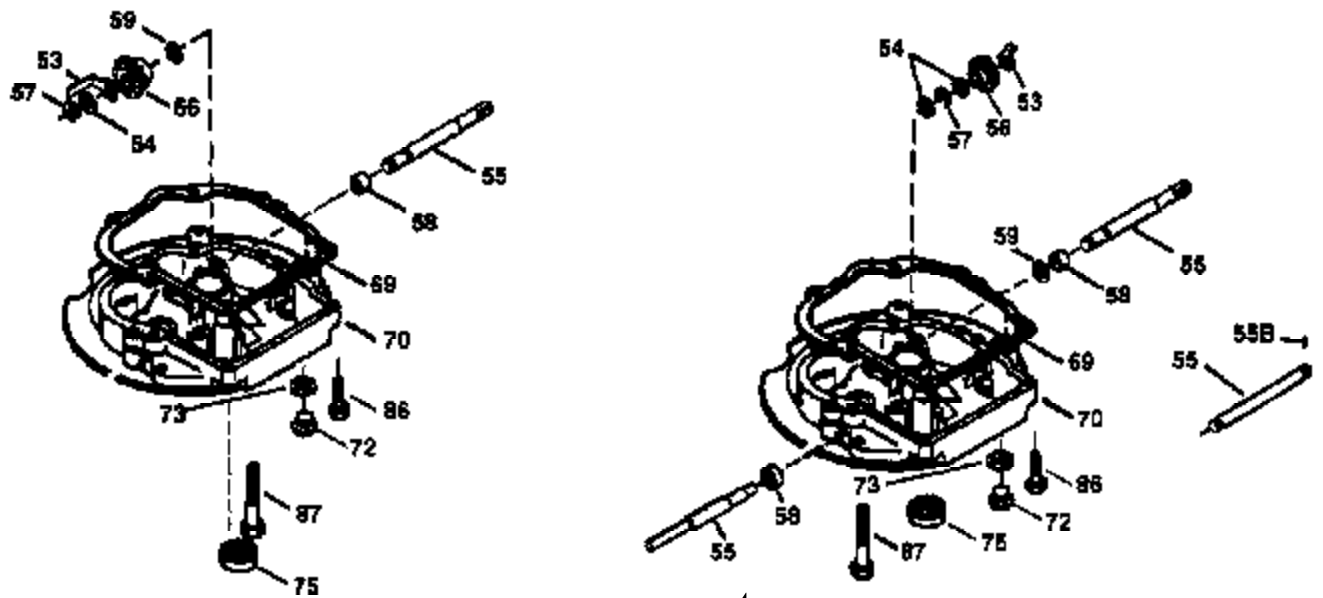

ILLUSTRATION SHOWS TYPICAL PARTS ONLY. ORDER BY PART NUMBER. PARTS NOT LISTED ARE SUPPLIED BY OEM.

VIEW 2 OF 3

Ref #	Part Number	Qty	Description
19	31361	1	Extension Spring
69	35261	1	* Mounting Flange Gasket
70	34311D	1	Mounting Flange (Incl. 72 thru 83)
72	36083	1	Oil Drain Plug
75	27897	1	Oil Seal
86	650488	6	Screw, 1/4-20 x 1-1/4"
182	6201	2	Screw, 1/4-28 x 7/8"
185	31384A	1	Intake Pipe (Incl. 224)
186	34337	1	Governor Link
223	650451	2	Screw, 1/4-20 x 1"
238	650937	2	Screw, 10-32 x 43/64"
239	35848	1	Air Cleaner Gasket
240A	36276	1	Air Cleaner Filter Base
243	650966	1	Screw, M-5 x 0.8-6g x 2-7/16"
245A	36275	1	Air Cleaner Filter
245	36278	1	Air Cleaner Filter
250	36274	1	Air Cleaner Cover
263	36280	1	Trim Ring
287	650926	2	Screw, 8-32 x 21/64"
298	28763	2	Screw, 10-32 x 35/64"
300	36279	1	Fuel Tank (Incl. 292 & 301)
301	35355	1	Fuel Cap
390	590694	1	Rewind Starter (NOTE: This engine could have been built with 590686 starter. Refer to the design of the air intake louvers for part identification. Individual starter parts do not interchange.)