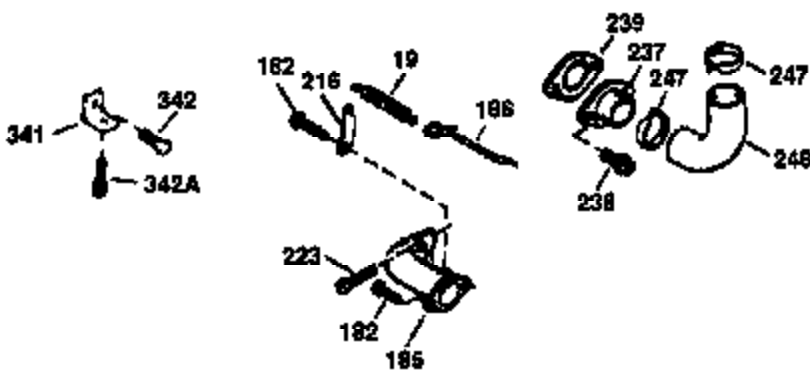

ILLUSTRATION SHOWS TYPICAL PARTS ONLY. ORDER BY PART NUMBER. PARTS NOT LISTED ARE SUPPLIED BY OEM.

VIEW 2 OF 3

Ref #	Part Number	Qty	Description
19	31361	1	Extension Spring
69	35261	1	* Mounting Flange Gasket
70	34311D	1	Mounting Flange (Incl. 72 thru 83)
72	36083	1	Oil Drain Plug
75	27897	1	Oil Seal
86	650488	6	Screw, 1/4-20 x 1-1/4"
182	6201	2	Screw, 1/4-28 x 7/8"
185	31384A	1	Intake Pipe (Incl. 224)
186	34337	1	Governor Link
223	650451	2	Screw, 1/4-20 x 1"
238	650937	2	Screw, 10-32 x 43/64"
239	35848	1	Air Cleaner Gasket
240A	36276	1	Air Cleaner Filter Base
243	650966	1	Screw, M-5 x 0.8-6g x 2-7/16"
245A	36275	1	Air Cleaner Filter
245	36278	1	Air Cleaner Filter
250	36274	1	Air Cleaner Cover
263	36280	1	Trim Ring
287	650926	2	Screw, 8-32 x 21/64"
298	28763	2	Screw, 10-32 x 35/64"
300	36279	1	Fuel Tank (Incl. 292 & 301)
301	35355	1	Fuel Cap
390	590694	1	Rewind Starter (NOTE: This engine could have been built with 590686 starter. Refer to the design of the air intake louvers for part identification. Individual starter parts do not interchange.)