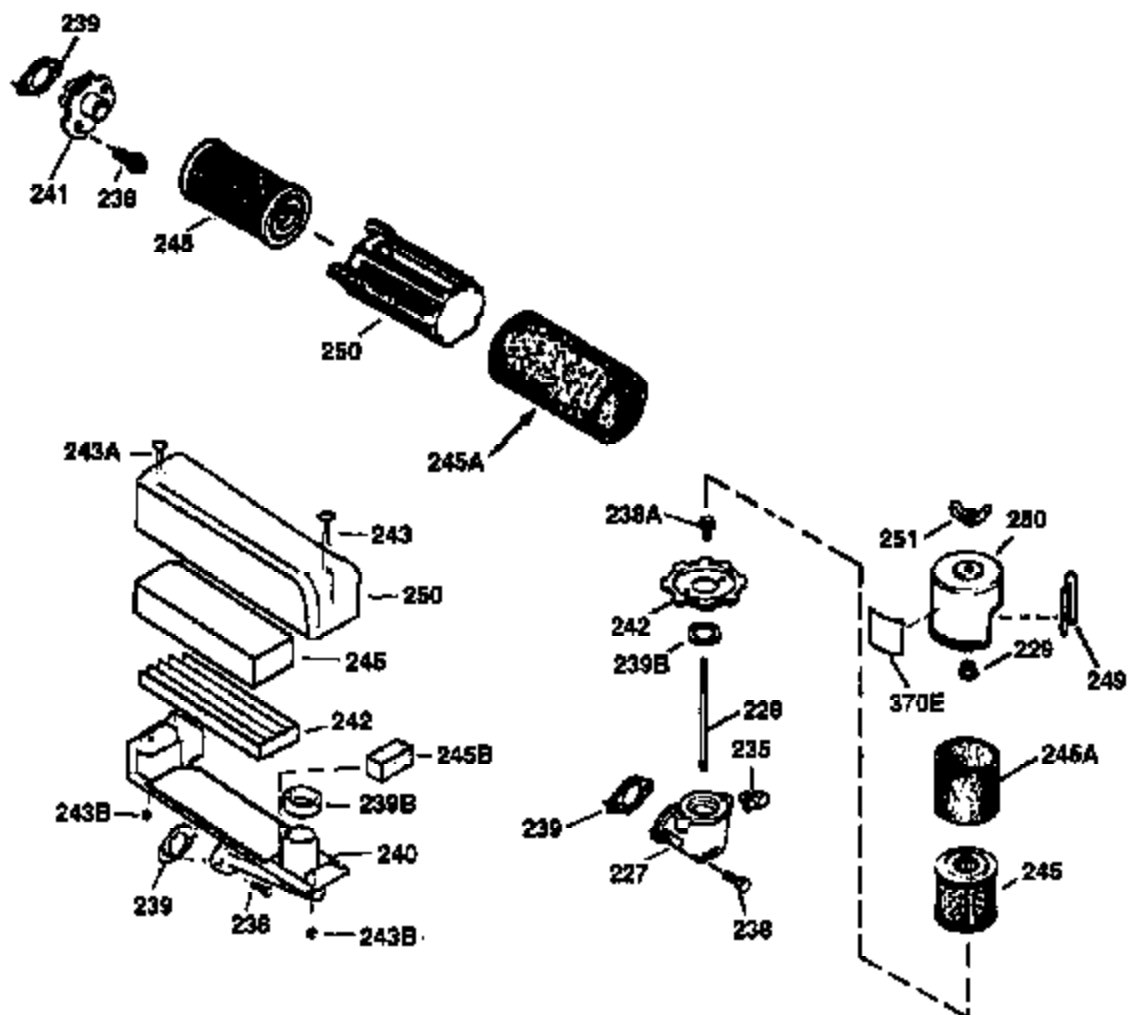

ILLUSTRATION SHOWS TYPICAL PARTS ONLY. ORDER BY PART NUMBER. PARTS NOT LISTED ARE SUPPLIED BY OEM.

VIEW 3 OF 3

Ref #	Part Number	Qty	Description
90	611112	1	Flywheel
238	650937	2	Screw, 10-32 x 43/64"
239	35848	1	Air Cleaner Gasket
239B	36277	1	Air Cleaner Seal
240A	36276	1	Air Cleaner Filter Base
240	36273	1	Air Cleaner Body (Incl. 239)
243B	650967	2	Square Nut M-5 x 0.8-6H
243	650966	1	Screw, M-5 x 0.8-6g x 2-7/16"
243A	650968	1	Screw, M-5 x 0.8-6g x 1-7/16"
245	36278	1	Air Cleaner Filter
245A	36275	1	Air Cleaner Filter
250	36274	1	Air Cleaner Cover
275	35993	1	Muffler
276	35994	1	Locking Plate
277	650957	2	Screw, 1/4-20 x 2-31/32"
416	36085	1	Spark Arrestor Kit (Optional, Incl.62)