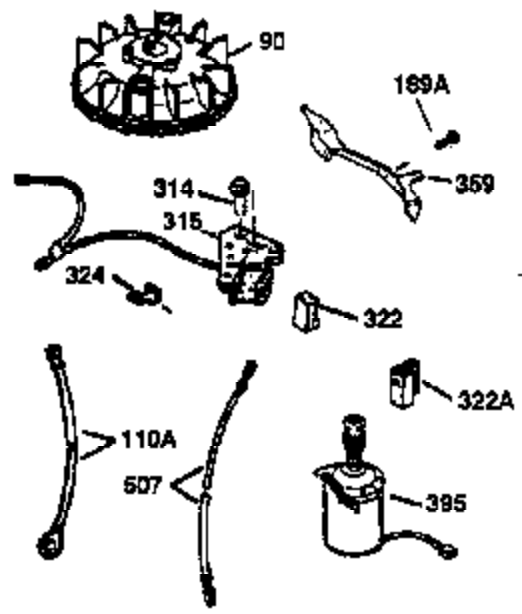

ILLUSTRATION SHOWS TYPICAL PARTS ONLY. ORDER BY PART NUMBER. PARTS NOT LISTED ARE SUPPLIED BY OEM.

VIEW 3 OF 3

Ref #	Part Number	Qty	Description
90	611112	1	Flywheel
238	650937	2	Screw, 10-32 x 43/64"
239	35848	1	Air Cleaner Gasket
239B	36277	1	Air Cleaner Seal
240A	36276	1	Air Cleaner Filter Base
240	36273	1	Air Cleaner Body (Incl. 239)
243B	650967	2	Square Nut M-5 x 0.8-6H
243	650966	1	Screw, M-5 x 0.8-6g x 2-7/16"
243A	650968	1	Screw, M-5 x 0.8-6g x 1-7/16"
245	36278	1	Air Cleaner Filter
245A	36275	1	Air Cleaner Filter
250	36274	1	Air Cleaner Cover
275	35993	1	Muffler
276	35994	1	Locking Plate
277	650957	2	Screw, 1/4-20 x 2-31/32"
416	36085	1	Spark Arrestor Kit (Optional, Incl.62)