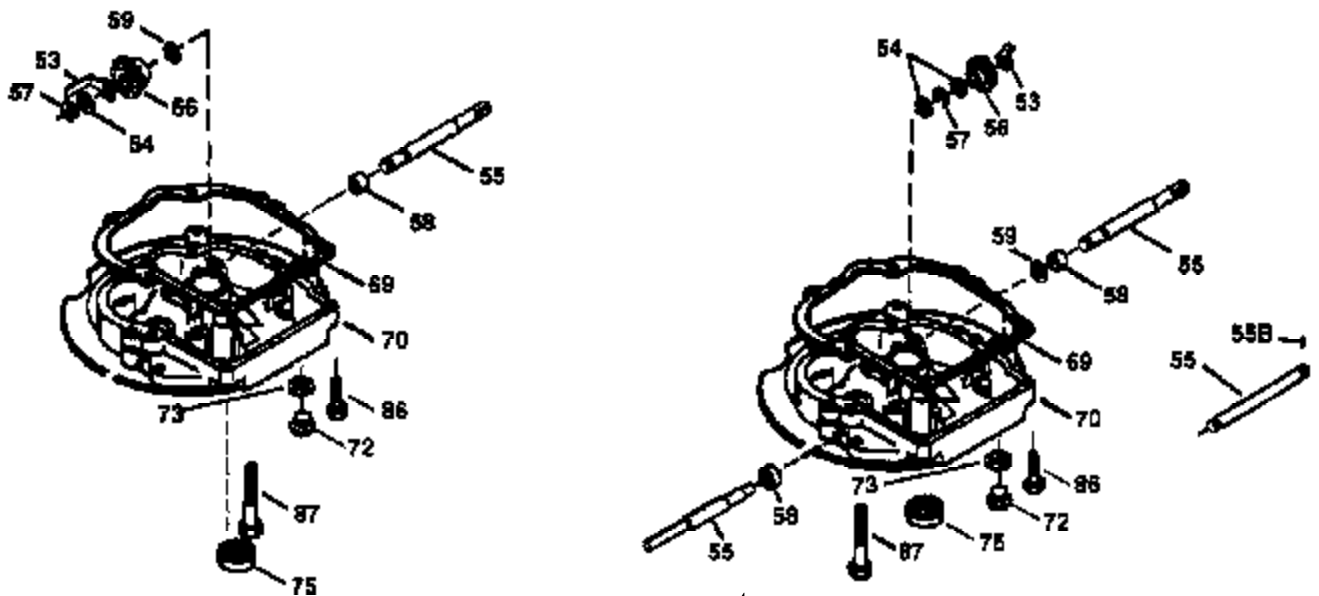

Ref #	Part Number	Qty	Description
420	730225	1	SAE 30 4-Cycle Engine Oil (Quart)

ILLUSTRATION SHOWS TYPICAL PARTS ONLY. ORDER BY PART NUMBER. PARTS NOT LISTED ARE SUPPLIED BY OEM.

VIEW 2 OF 3

Ref #	Part Number	Qty	Description
19	31361	1	Extension Spring
69	35261	1	* Mounting Flange Gasket
70	34311D	1	Mounting Flange (Incl. 72 thru 83)
72	36083	1	Oil Drain Plug
75	27897	1	Oil Seal
86	650488	6	Screw, 1/4-20 x 1-1/4"
182	6201	2	Screw, 1/4-28 x 7/8"
185	31384A	1	Intake Pipe (Incl. 224)
186	34337	1	Governor Link
223	650451	2	Screw, 1/4-20 x 1"
238	650937	2	Screw, 10-32 x 43/64"
239	35848	1	* Air Cleaner Gasket
243	650966	1	Screw, M-5 x 0.8-6g x 2-7/16"
245	36275	1	Air Cleaner Filter
245	36278	1	Air Cleaner Filter
250	36274	1	Air Cleaner Cover
263	36280	1	Trim Ring
287	650926	2	Screw, 8-32 x 21/64"
298	28763	2	Screw, 10-32 x 35/64"
300	36279	1	Fuel Tank (Incl. 292 & 301)
301	35355	1	Fuel Cap
390	590686	1	Rewind Starter