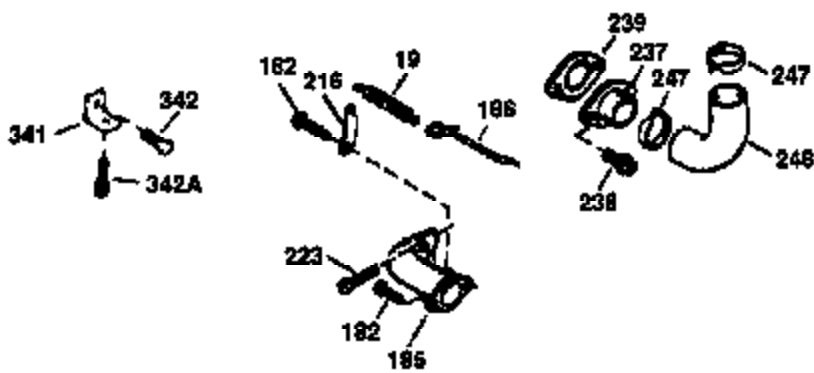

Ref #	Part Number	Qty	Description
420	730225	1	SAE 30 4-Cycle Engine Oil (Quart)

ILLUSTRATION SHOWS TYPICAL PARTS ONLY. ORDER BY PART NUMBER. PARTS NOT LISTED ARE SUPPLIED BY OEM.

VIEW 2 OF 3

Ref #	Part Number	Qty	Description
19	31361	1	Extension Spring
69	35261	1	* Mounting Flange Gasket
70	34311D	1	Mounting Flange (Incl. 72 thru 83)
72	36083	1	Oil Drain Plug
75	27897	1	Oil Seal
86	650488	6	Screw, 1/4-20 x 1-1/4"
182	6201	2	Screw, 1/4-28 x 7/8"
185	31384A	1	Intake Pipe (Incl. 224)
186	34337	1	Governor Link
223	650451	2	Screw, 1/4-20 x 1"
238	650937	2	Screw, 10-32 x 43/64"
239	35848	1	* Air Cleaner Gasket
243	650966	1	Screw, M-5 x 0.8-6g x 2-7/16"
245	36275	1	Air Cleaner Filter
245	36278	1	Air Cleaner Filter
250	36274	1	Air Cleaner Cover
263	36280	1	Trim Ring
287	650926	2	Screw, 8-32 x 21/64"
298	28763	2	Screw, 10-32 x 35/64"
300	36279	1	Fuel Tank (Incl. 292 & 301)
301	35355	1	Fuel Cap
390	590686	1	Rewind Starter