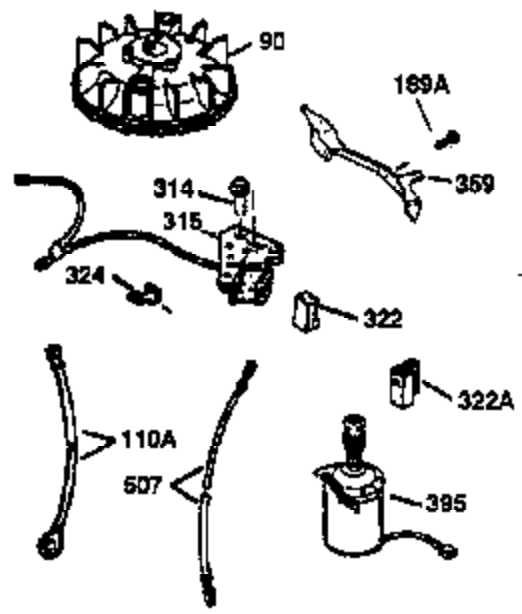

ILLUSTRATION SHOWS TYPICAL PARTS ONLY. ORDER BY PART NUMBER. PARTS NOT LISTED ARE SUPPLIED BY OEM.

VIEW 3 OF 3

Ref #	Part Number	Qty	Description
90	611112	1	Flywheel
238	650937	2	Screw, 10-32 x 43/64"
239	35848	1	* Air Cleaner Gasket
239B	36277	1	Air Cleaner Seal
240	36273	1	Air Cleaner Body
242	36276	1	Air Cleaner Base
243B	650967	2	Square Nut, M5 x 0.8-6H
243	650966	1	Screw, M-5 x 0.8-6g x 2-7/16"
243A	650968	1	Screw, M-5 x 0.8-6g x 1-7/16"
245	36275	1	Air Cleaner Filter
245	36278	1	Air Cleaner Filter
250	36274	1	Air Cleaner Cover
275	35993	1	Muffler
276	35994	1	Locking Plate
277	650957	2	Screw, 1/4-20 x 2-31/32"