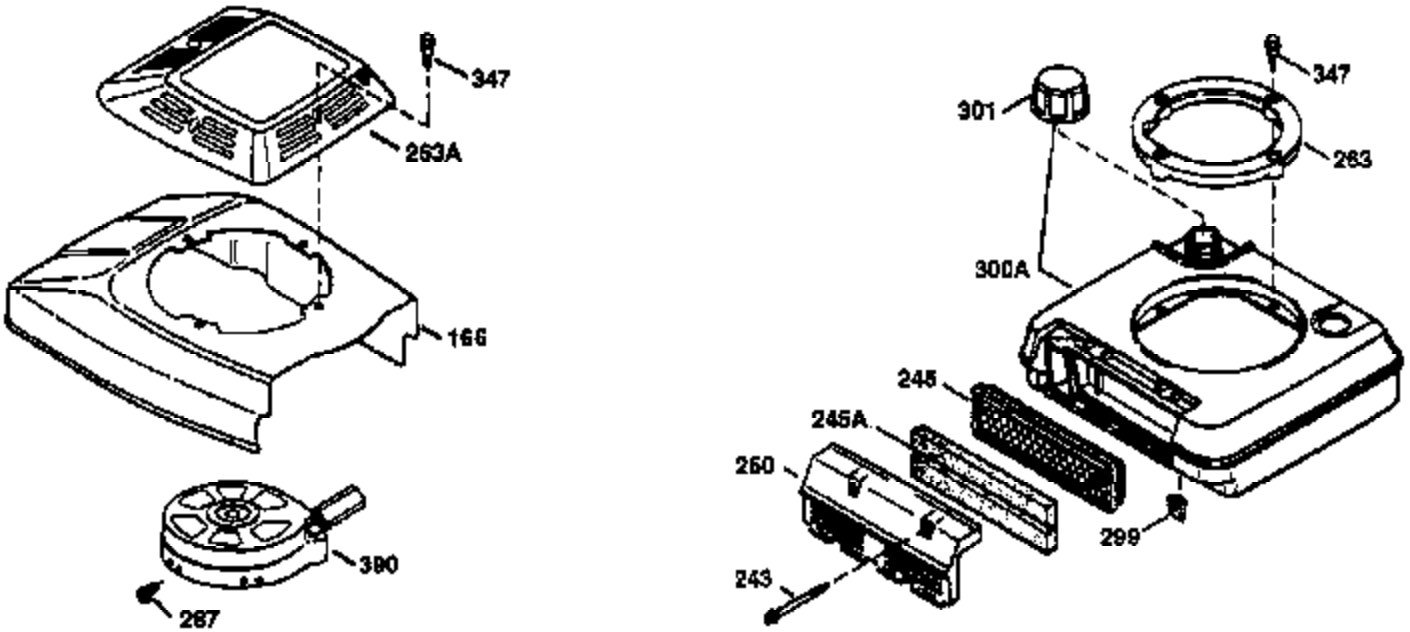

Ref #	Part Number	Qty	Description
420	730225	1	SAE 30 4-Cycle Engine Oil (Quart)

ILLUSTRATION SHOWS TYPICAL PARTS ONLY. ORDER BY PART NUMBER. PARTS NOT LISTED ARE SUPPLIED BY OEM.

VIEW 2 OF 3

Ref #	Part Number	Qty	Description
19	31361	1	Extension Spring
69	35261	1	* Mounting Flange Gasket
70	34311D	1	Mounting Flange (Incl. 72 thru 83)
72	36083	1	Oil Drain Plug
75	27897	1	Oil Seal
86	650488	6	Screw, 1/4-20 x 1-1/4"
182	6201	2	Screw, 1/4-28 x 7/8"
185	31384A	1	Intake Pipe (Incl. 224)
186	34337	1	Governor Link
223	650451	2	Screw, 1/4-20 x 1"
238	650937	2	Screw, 10-32 x 43/64"
239	35848	1	* Air Cleaner Gasket
243	650966	1	Screw, M-5 x 0.8-6g x 2-7/16"
245	36275	1	Air Cleaner Filter
245	36278	1	Air Cleaner Filter
250	36274	1	Air Cleaner Cover
263	36280	1	Trim Ring
287	650926	2	Screw, 8-32 x 21/64"
298	28763	2	Screw, 10-32 x 35/64"
300	36279	1	Fuel Tank (Incl. 292 & 301)
301	35355	1	Fuel Cap
390	590686	1	Rewind Starter