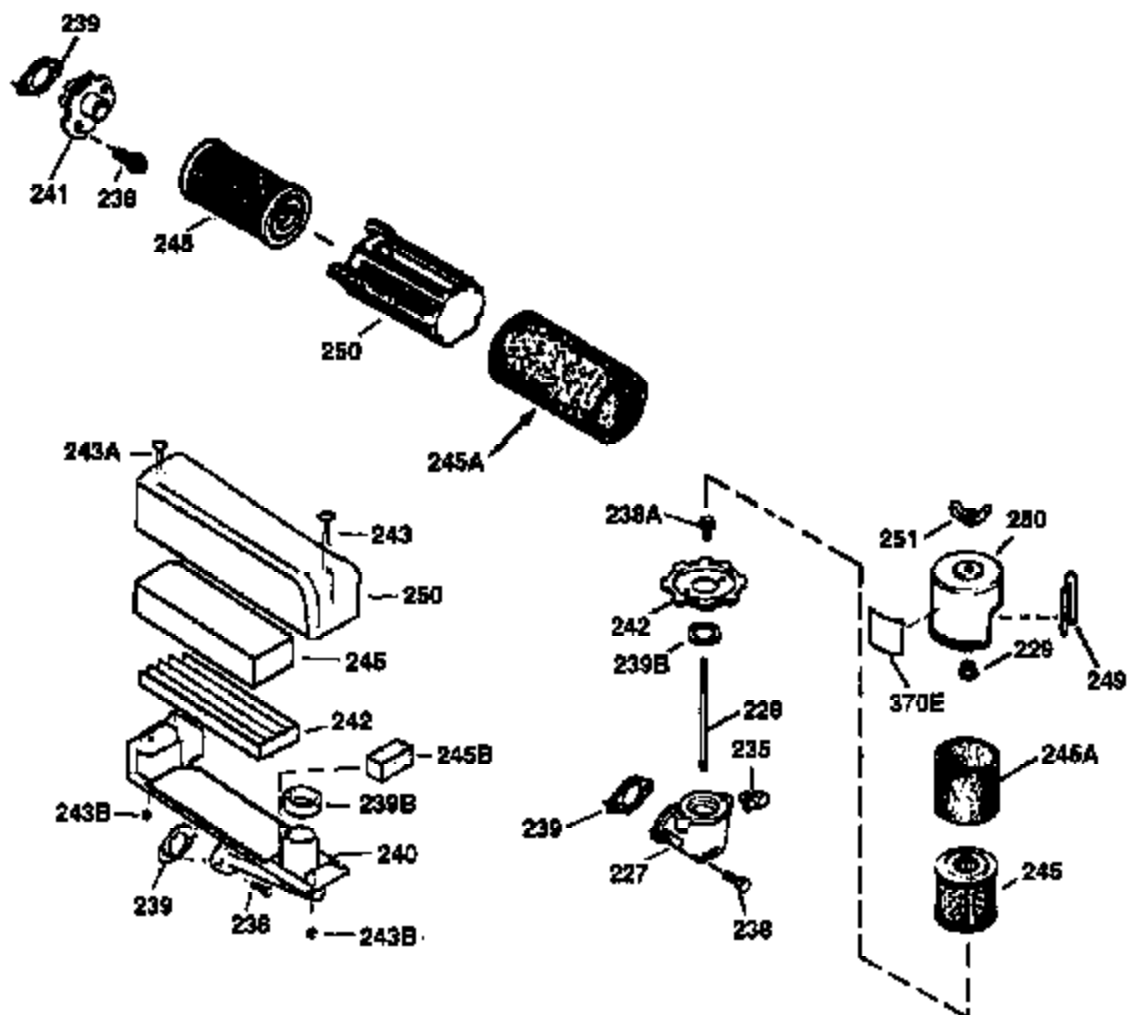

ILLUSTRATION SHOWS TYPICAL PARTS ONLY. ORDER BY PART NUMBER. PARTS NOT LISTED ARE SUPPLIED BY OEM.

VIEW 3 OF 3

Ref #	Part Number	Qty	Description
90	611112	1	Flywheel
238	650937	2	Screw, 10-32 x 43/64"
239	35848	1	* Air Cleaner Gasket
239B	36277	1	Air Cleaner Seal
240	36273	1	Air Cleaner Body
242	36276	1	Air Cleaner Base
243B	650967	2	Square Nut, M5 x 0.8-6H
243	650966	1	Screw, M-5 x 0.8-6g x 2-7/16"
243A	650968	1	Screw, M-5 x 0.8-6g x 1-7/16"
245	36275	1	Air Cleaner Filter
245	36278	1	Air Cleaner Filter
250	36274	1	Air Cleaner Cover
275	35993	1	Muffler
276	35994	1	Locking Plate
277	650957	2	Screw, 1/4-20 x 2-31/32"