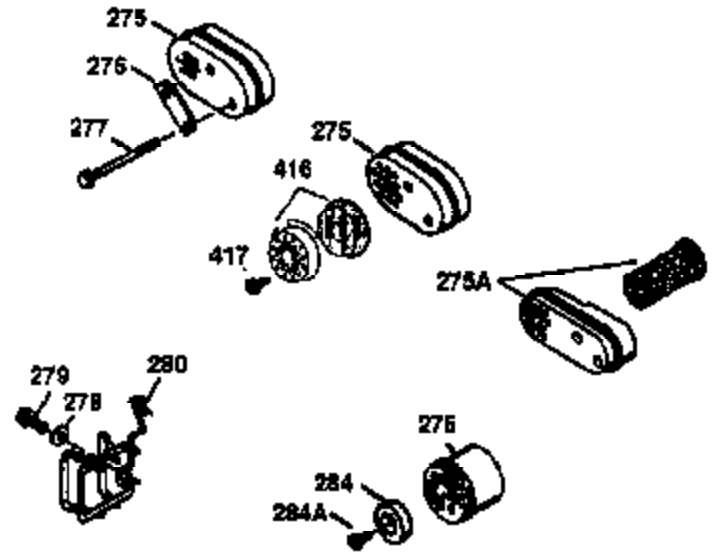

ILLUSTRATION SHOWS TYPICAL PARTS ONLY. ORDER BY PART NUMBER. PARTS NOT LISTED ARE SUPPLIED BY OEM.

VIEW 3 OF 3

Ref #	Part Number	Qty	Description
90	611112	1	Flywheel
238	650937	2	Screw, 10-32 x 43/64"
239	35848	1	* Air Cleaner Gasket
239B	36277	1	Air Cleaner Seal
240	36273	1	Air Cleaner Body
242	36276	1	Air Cleaner Base
243B	650967	2	Square Nut, M5 x 0.8-6H
243	650966	1	Screw, M-5 x 0.8-6g x 2-7/16"
243A	650968	1	Screw, M-5 x 0.8-6g x 1-7/16"
245	36275	1	Air Cleaner Filter
245	36278	1	Air Cleaner Filter
250	36274	1	Air Cleaner Cover
275	35993	1	Muffler
276	35994	1	Locking Plate
277	650957	2	Screw, 1/4-20 x 2-31/32"