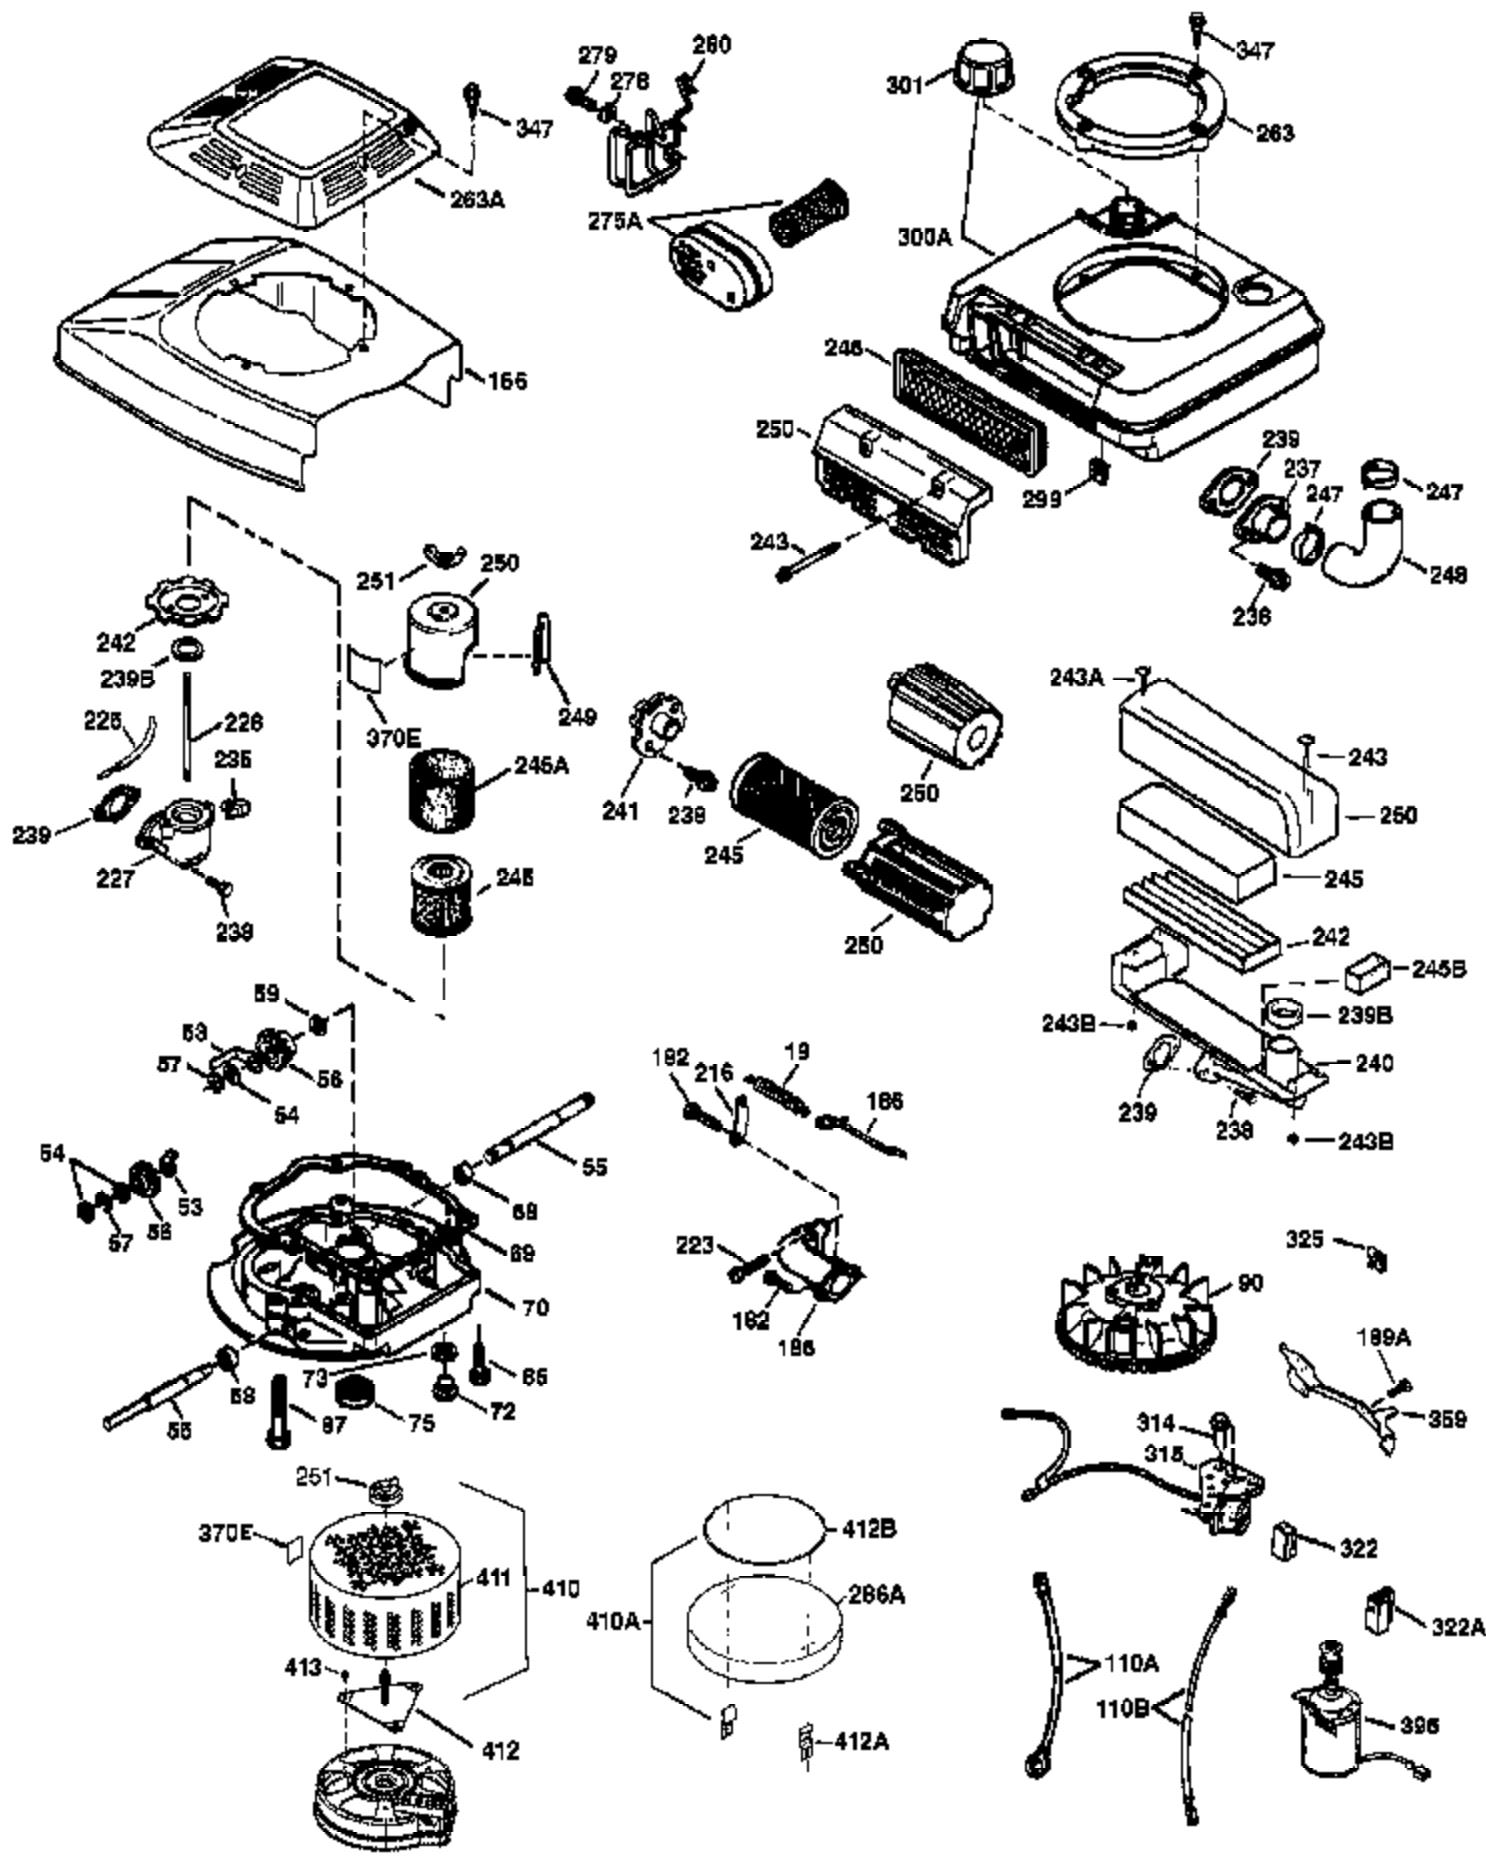

Ref #	Part Number	Qty	Description
178	29752	2	Nut & Lock Washer, 1/4-28
179	30593	1	Retainer Clip
182	6201	2	Screw, 1/4-28 x 7/8"
184	26756	1	* Carburetor To Intake Pipe Gasket
185	36544	1	Intake Pipe
186	34337	1	Governor Link
189A	650926	1	Screw, 8-32 x 21/64"
189	650356	1	Screw, Torx T-30, 1/4-20 x 3/8"
200	33131A	1	Control Bracket (Incl. 202 thru 206)
202	36482	1	Compression Spring
203	31342	1	Compression Spring
204	651029	1	Screw, Torx T-10, 5-40 x 7/16"
205	651019	1	Screw, Torx T-10, 6-32 x 41/64"
206	610973	1	Terminal
207	34336	1	Throttle Link
209	30200	2	Screw, 10-24 x 9/16"
210	27793	1	Conduit Clip
211	28942	1	Screw, 10-32 x 3/8"
223	650451	2	Screw, 1/4-20 x 1"
224	34690A	1	* Intake Pipe Gasket
238	650806	2	Screw, 10-32 x 5/8"
240	37115	1	Air Cleaner Body (Incl. 239)
245A	37117	1	Air Cleaner Filter
250	37118	1	Air Cleaner Cover
260	37156	1	Blower Housing
261	30200	2	Screw, 10-24 x 9/16"
262	650831	2	Screw, 1/4-20 x 1/2"
275	36473	1	Muffler (Incl. 277)
277	650988	2	Screw, 1/4-20 x 2-5/16"
281	37211	1	Starter Bubble Cover
282	650926	1	Screw, 8-32 x 21/64"
285	35000A	1	Starter Cup
287	650926	2	Screw, 8-32 x 21/64"
290	34357	1	Fuel Line
292	26460	2	Fuel Line Clamp
300	35586	1	Fuel Tank (Incl. 292 & 301)
301	36246	1	Fuel Cap
305	35577	1	Oil Fill Tube
306	36996	1	* "O"-Ring
307	35499	1	"O"-Ring
309	650562	1	Screw, 10-32 x 1/2"
310	35578	1	Dipstick
313	34080	1	Spacer
370C	37199	1	Primer Decal
370A	36261	1	Lubrication Decal
370K	36695	1	Starter Decal
380	632769	1	Carburetor (Incl. 184)
390	590737	1	Rewind Starter (NOTE: This engine could have been built with 590694 starter).
400	36481B	1	* Gasket Set (Incl. items marked PK in notes) Incl. part #'s 26756 (1), 27234A (1), 33735 (1), 34338 (1), 34690A (1), 36477 (1), 36832 (1), 36996 (1), 37130 (1)
416	36085	1	Spark Arrestor Kit (Incl. 417)(Optional)
417	650821	1	Screw, 10-32 x 1/2" (Optional)
420	730225	1	SAE 30 4-Cycle Engine Oil (1 Quart)