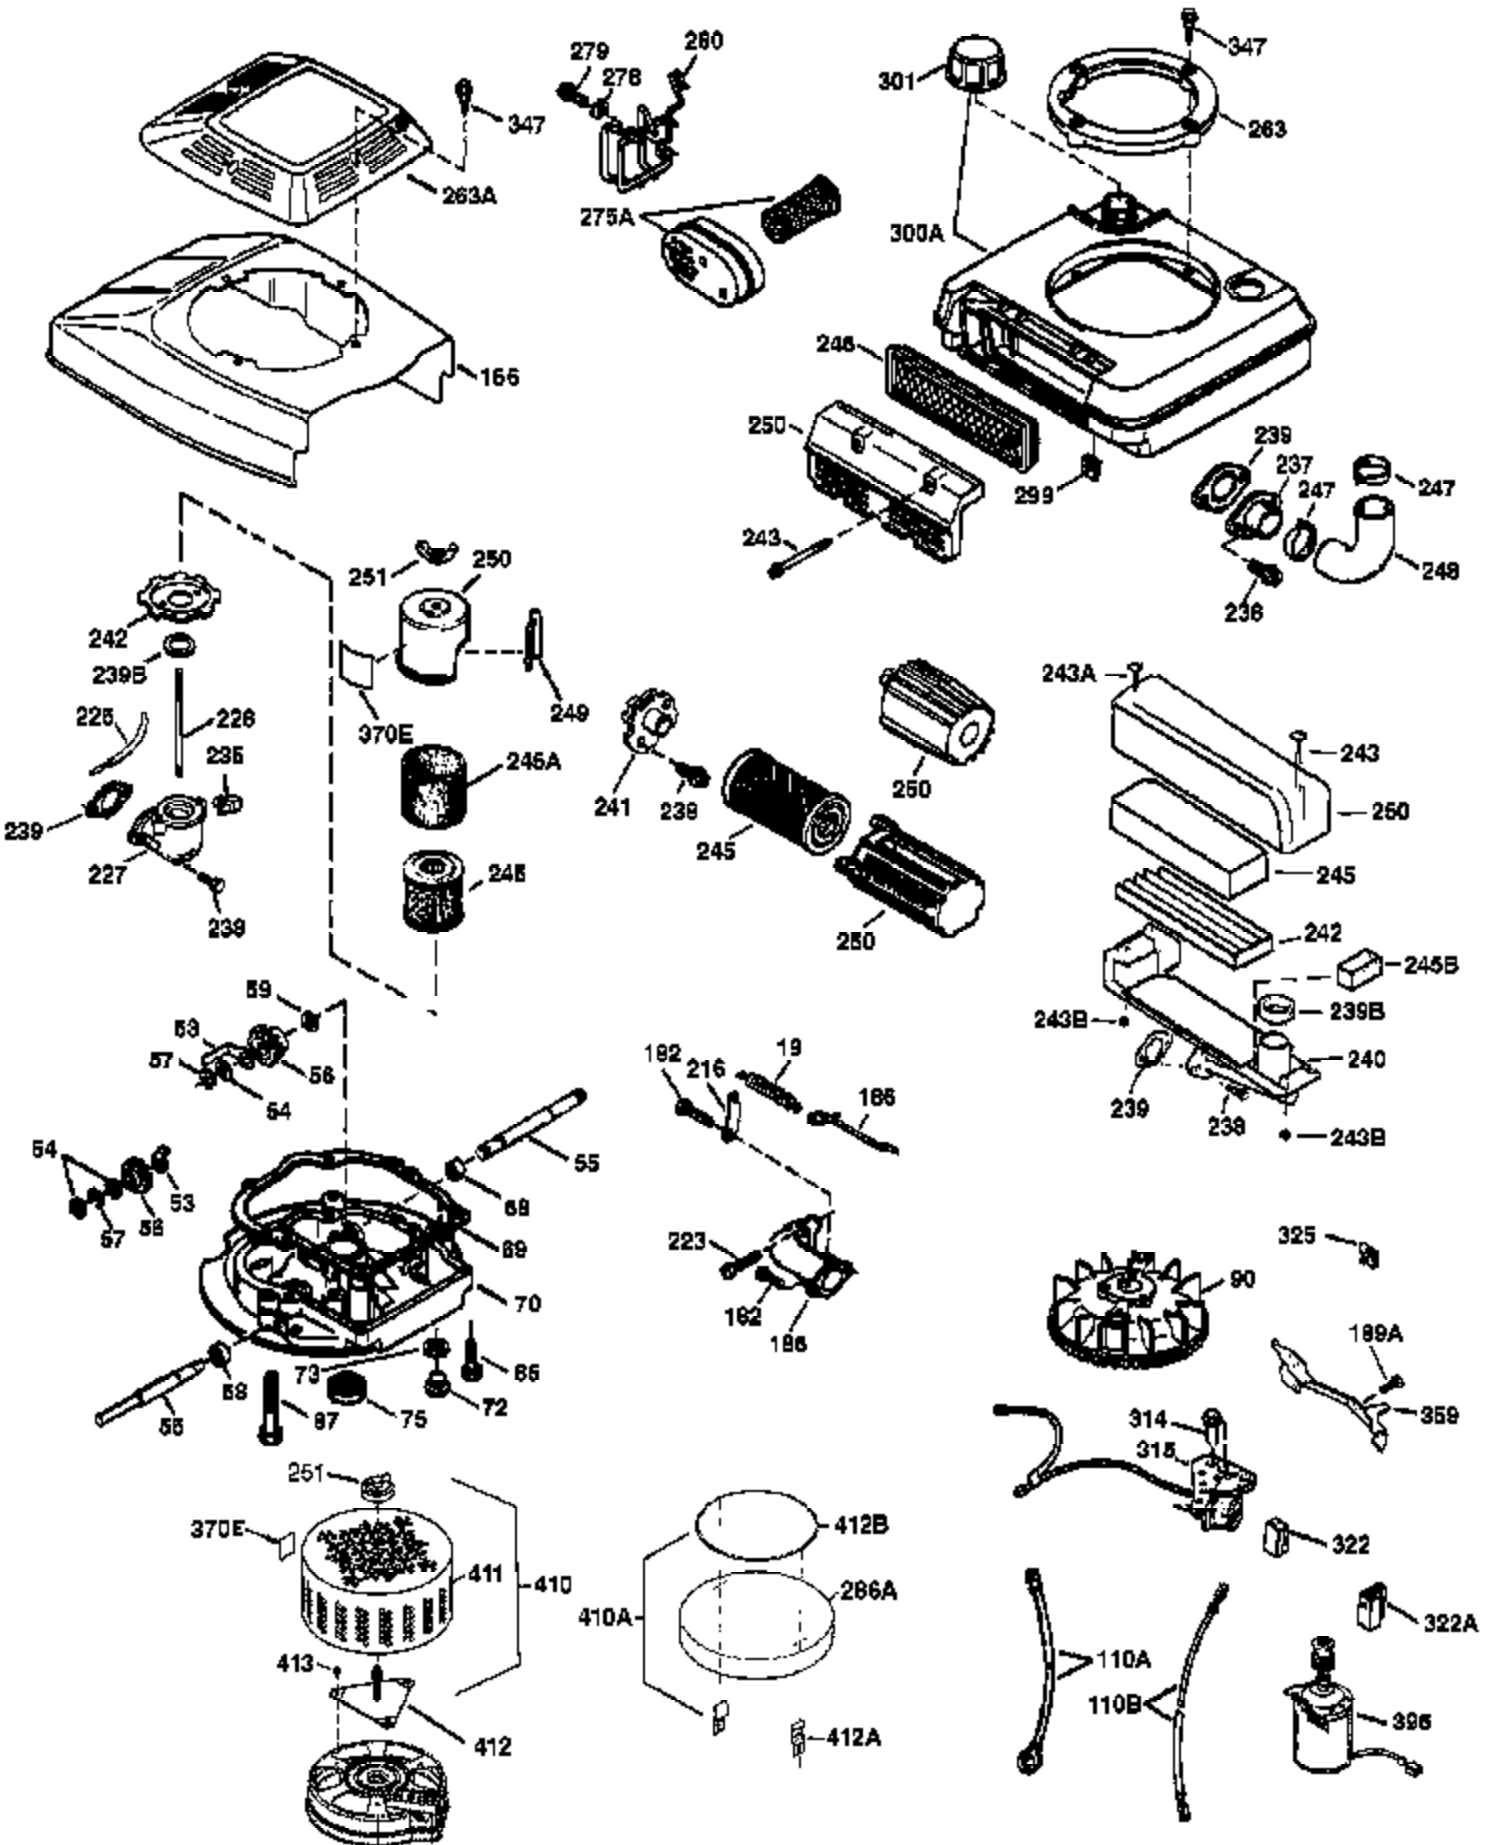

Ref #	Part Number	Qty	Description
19	36281	1	Extension Spring
69	35261	1	* Mounting Flange Gasket
70	34311E	1	Mounting Flange (Incl. 72 thru 83,306)
72	36083	1	Oil Drain Plug
75	27897	1	Oil Seal
86	650488	6	Screw, 1/4-20 x 1-1/4"
90	611112	1	Flywheel
182	6201	2	Screw, 1/4-28 x 7/8"
185	36544	1	Intake Pipe
186	34337	1	Governor Link
189A	650926	1	Screw, 8-32 x 21/64"
206	610973	1	Terminal
223	650451	2	Screw, 1/4-20 x 1"
238	650932	2	Screw, 10-32 x 49/64"
239	34338	1	* Air Cleaner Gasket
241	36919	1	Air Cleaner Collar
245	36905	1	Air Cleaner Filter
250	37122	1	Air Cleaner Cover
301	36246	1	Fuel Cap
325	29443	1	Spring Clip
359	37346	1	Starter Guard
380	632772	1	Carburetor (Incl. 184)