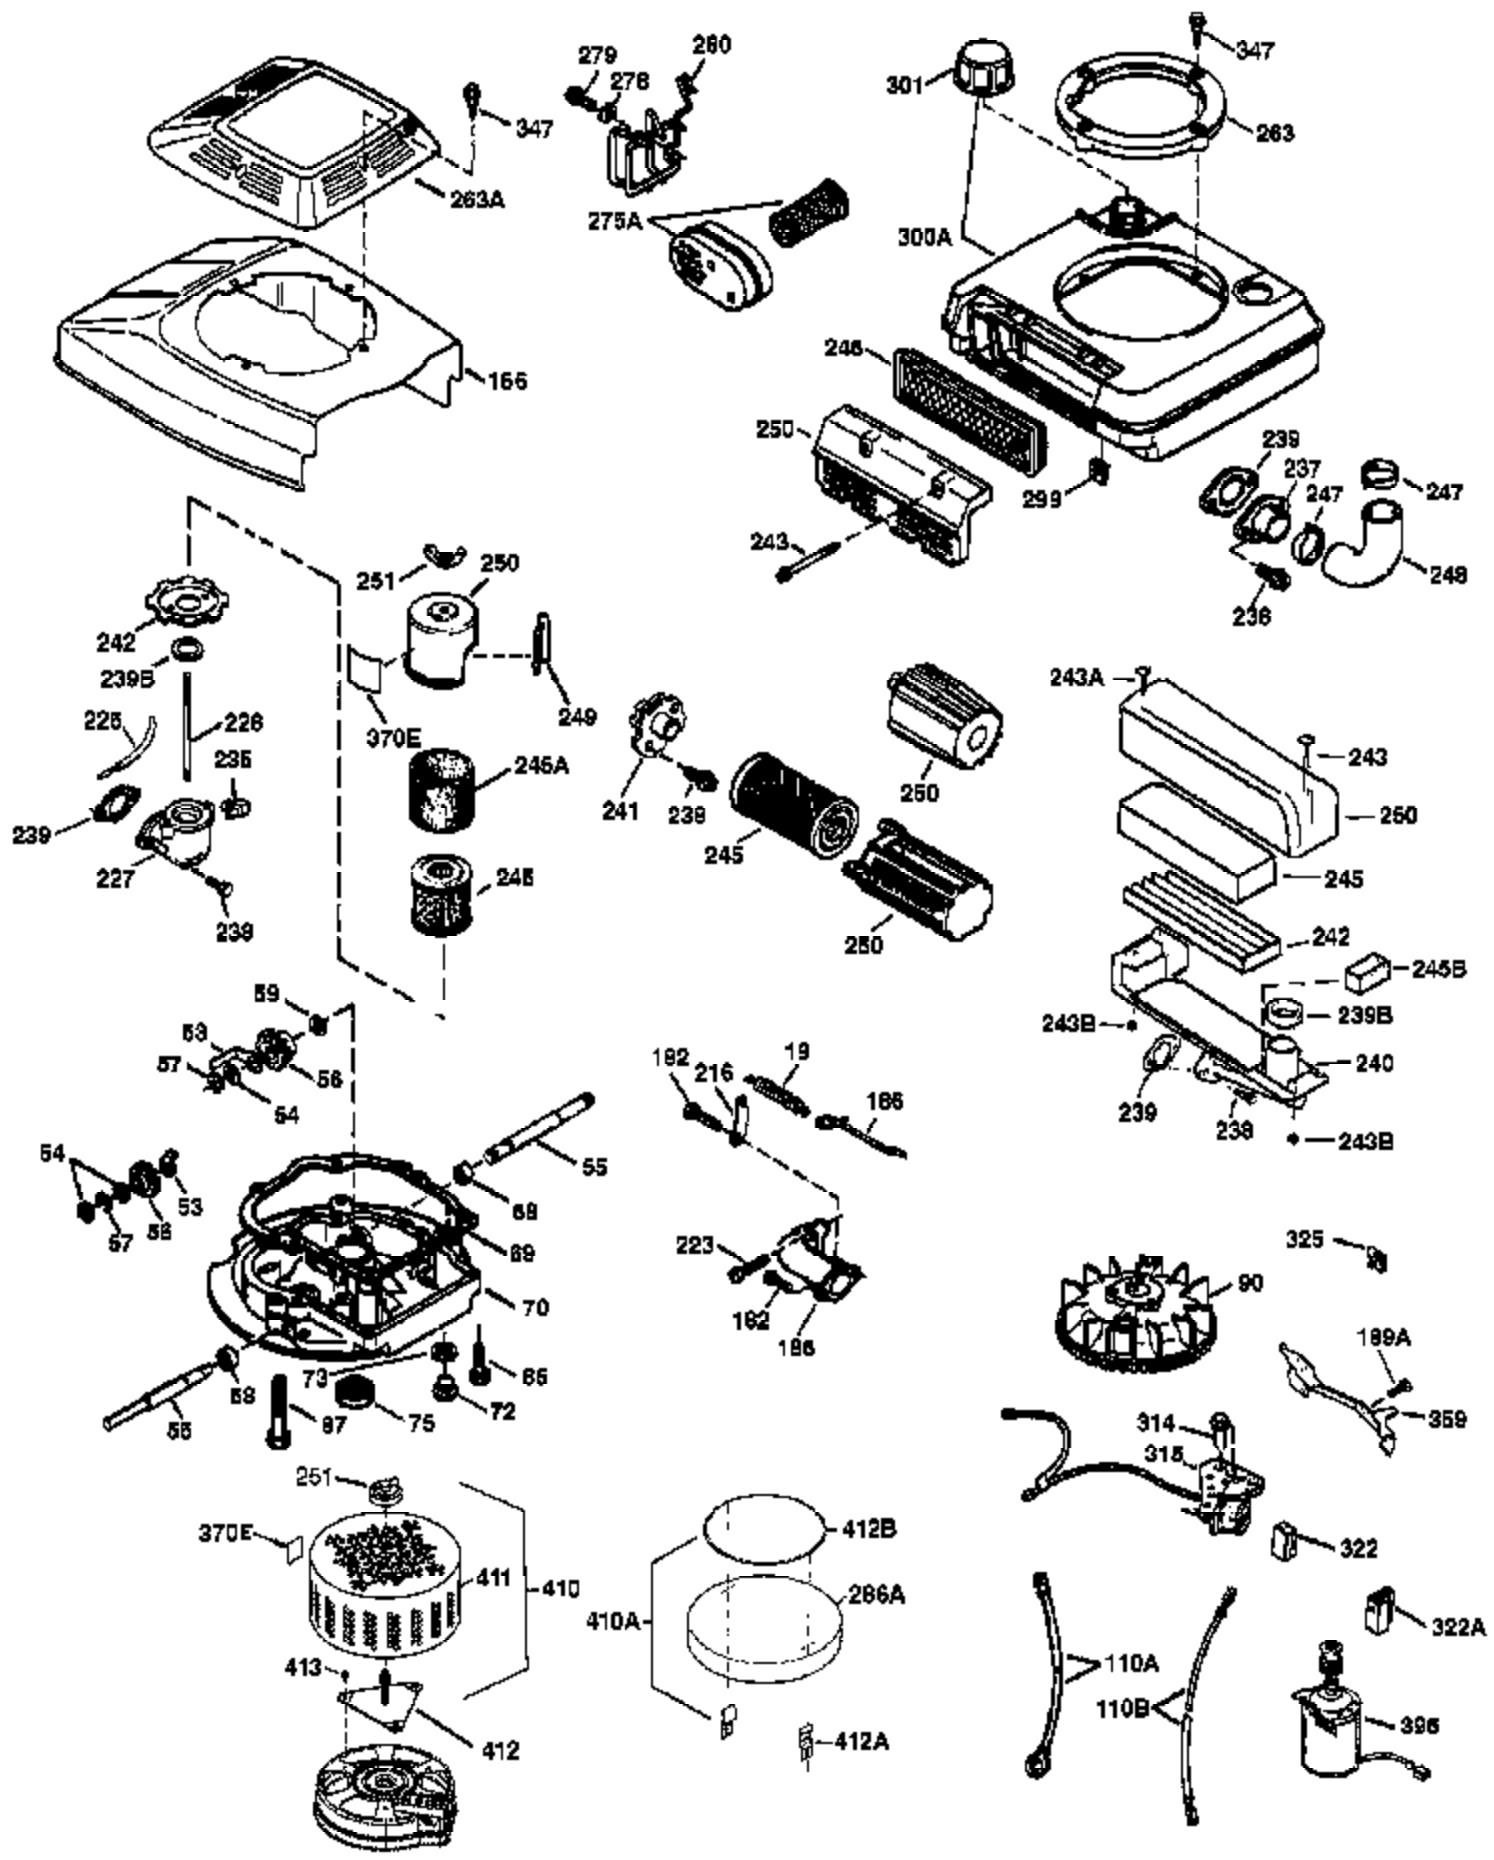

Ref #	Part Number	Qty	Description
19	36281	1	Extension Spring
69	35261	1	* Mounting Flange Gasket
70	36995	1	Mounting Flange (Incl. 72 thru 83)
72	36083	1	Oil Drain Plug
75	27897	1	Oil Seal
86	650488	6	Screw, 1/4-20 x 1-1/4"
90	611112	1	Flywheel
182	6201	2	Screw, 1/4-28 x 7/8"
185	36544	1	Intake Pipe
186	34337	1	Governor Link
189A	650926	1	Screw, 8-32 x 21/64"
206	610973	1	Terminal
223	650451	2	Screw, 1/4-20 x 1"
238	650932	2	Screw, 10-32 x 49/64"
239	34338	1	* Air Cleaner Gasket
241	36919	1	Air Cleaner Collar
245	36905	1	Air Cleaner Filter
250	37122	1	Air Cleaner Cover
301	36246	1	Fuel Cap
325	29443	1	Spring Clip
359	37121	1	Starter Guard
380	632772	1	Carburetor (Incl. 184)