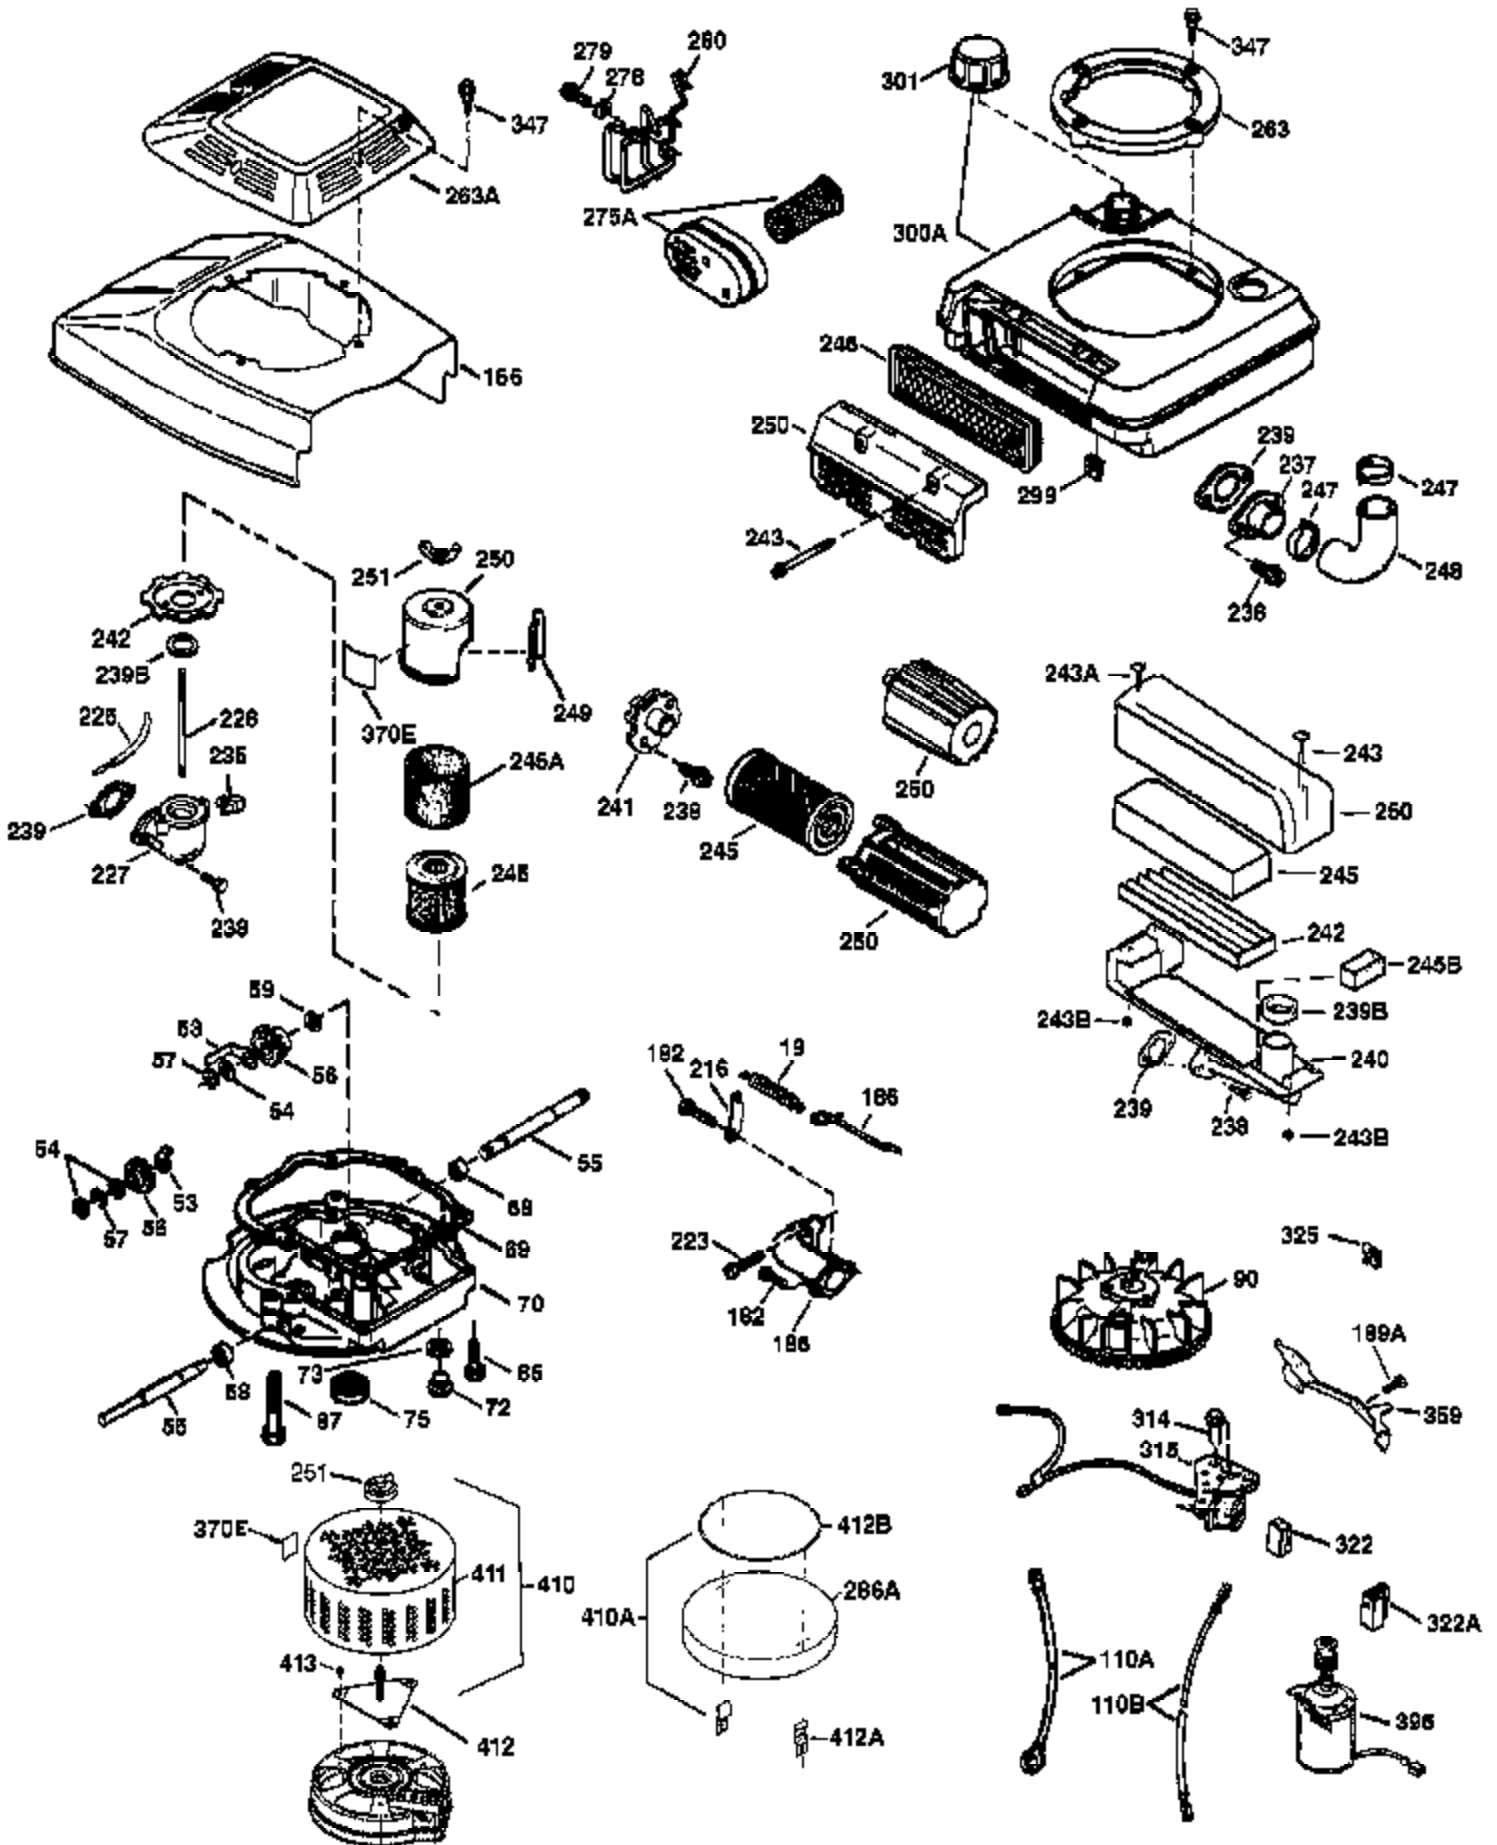

Engine Parts List #1

Ref #	Part Number	Qty	Description
178	29752	2	Nut & Lock Washer, 1/4-28
179	30593	1	Retainer Clip
182	6201	2	Screw, 1/4-28 x 7/8"
184	26756	1	* Carburetor To Intake Pipe Gasket
185	36544	1	Intake Pipe
186	34337	1	Governor Link
189A	650926	1	Screw, 8-32 x 21/64"
189	650356	1	Screw, Torx T-30, 1/4-20 x 3/8"
200	33131A	1	Control Bracket (Incl. 202 thru 206)
202	36482	1	Compression Spring
203	31342	1	Compression Spring
204	651029	1	Screw, Torx T-10, 5-40 x 7/16"
205	651019	1	Screw, Torx T-10, 6-32 x 41/64"
206	610973	1	Terminal
207	34336	1	Throttle Link
209	30200	2	Screw, 10-24 x 9/16"
210	27793	1	Conduit Clip
211	28942	1	Screw, 10-32 x 3/8"
223	650451	2	Screw, 1/4-20 x 1"
224	34690A	1	* Intake Pipe Gasket
238	650806	2	Screw, 10-32 x 5/8"
240	37115	1	Air Cleaner Body (Incl. 239)
245A	37117	1	Air Cleaner Filter
250	37118	1	Air Cleaner Cover
260	37156	1	Blower Housing
261	30200	2	Screw, 10-24 x 9/16"
262	650831	2	Screw, 1/4-20 x 1/2"
275	36473A	1	Muffler (Incl. 277)
277	650988	2	Screw, 1/4-20 x 2-5/16"
281	37211	1	Starter Bubble Cover
282	650926	1	Screw, 8-32 x 21/64"
285	35000A	1	Starter Cup
287	650926	2	Screw, 8-32 x 21/64"
290	34357	1	Fuel Line
292	26460	2	Fuel Line Clamp
292	26460	2	Fuel Line Clamp
300	35586	1	Fuel Tank (Incl. 292 & 301)
301	36246	1	Fuel Cap
305	35577	1	Oil Fill Tube
306	36996	1	* "O"-Ring
307	35499	1	"O"-Ring
309	650562	1	Screw, 10-32 x 1/2"
310	35578	1	Dipstick
313	34080	1	Spacer
370C	37199	1	Primer Decal
370A	36261	1	Lubrication Decal
370K	36695	1	Starter Decal
380	632769	1	Carburetor (Incl. 184)
390	590732	1	Rewind Starter (NOTE: This engine could have been built with 590738 starter).
400	36481B	1	* Gasket Set (Incl. items marked PK in notes) Incl. part #'s 26756 (1), 27234A (1), 33735 (1), 34338 (1), 34690A (1), 36477 (1), 36832 (1), 36996 (1), 37130 (1)
416	36085	1	Spark Arrestor Kit (Incl. 417)(Optional)
417	650821	1	Screw, 10-32 x 1/2" (Optional)
420	730225A	1	SAE 30 4-Cycle Engine Oil (1 Quart)