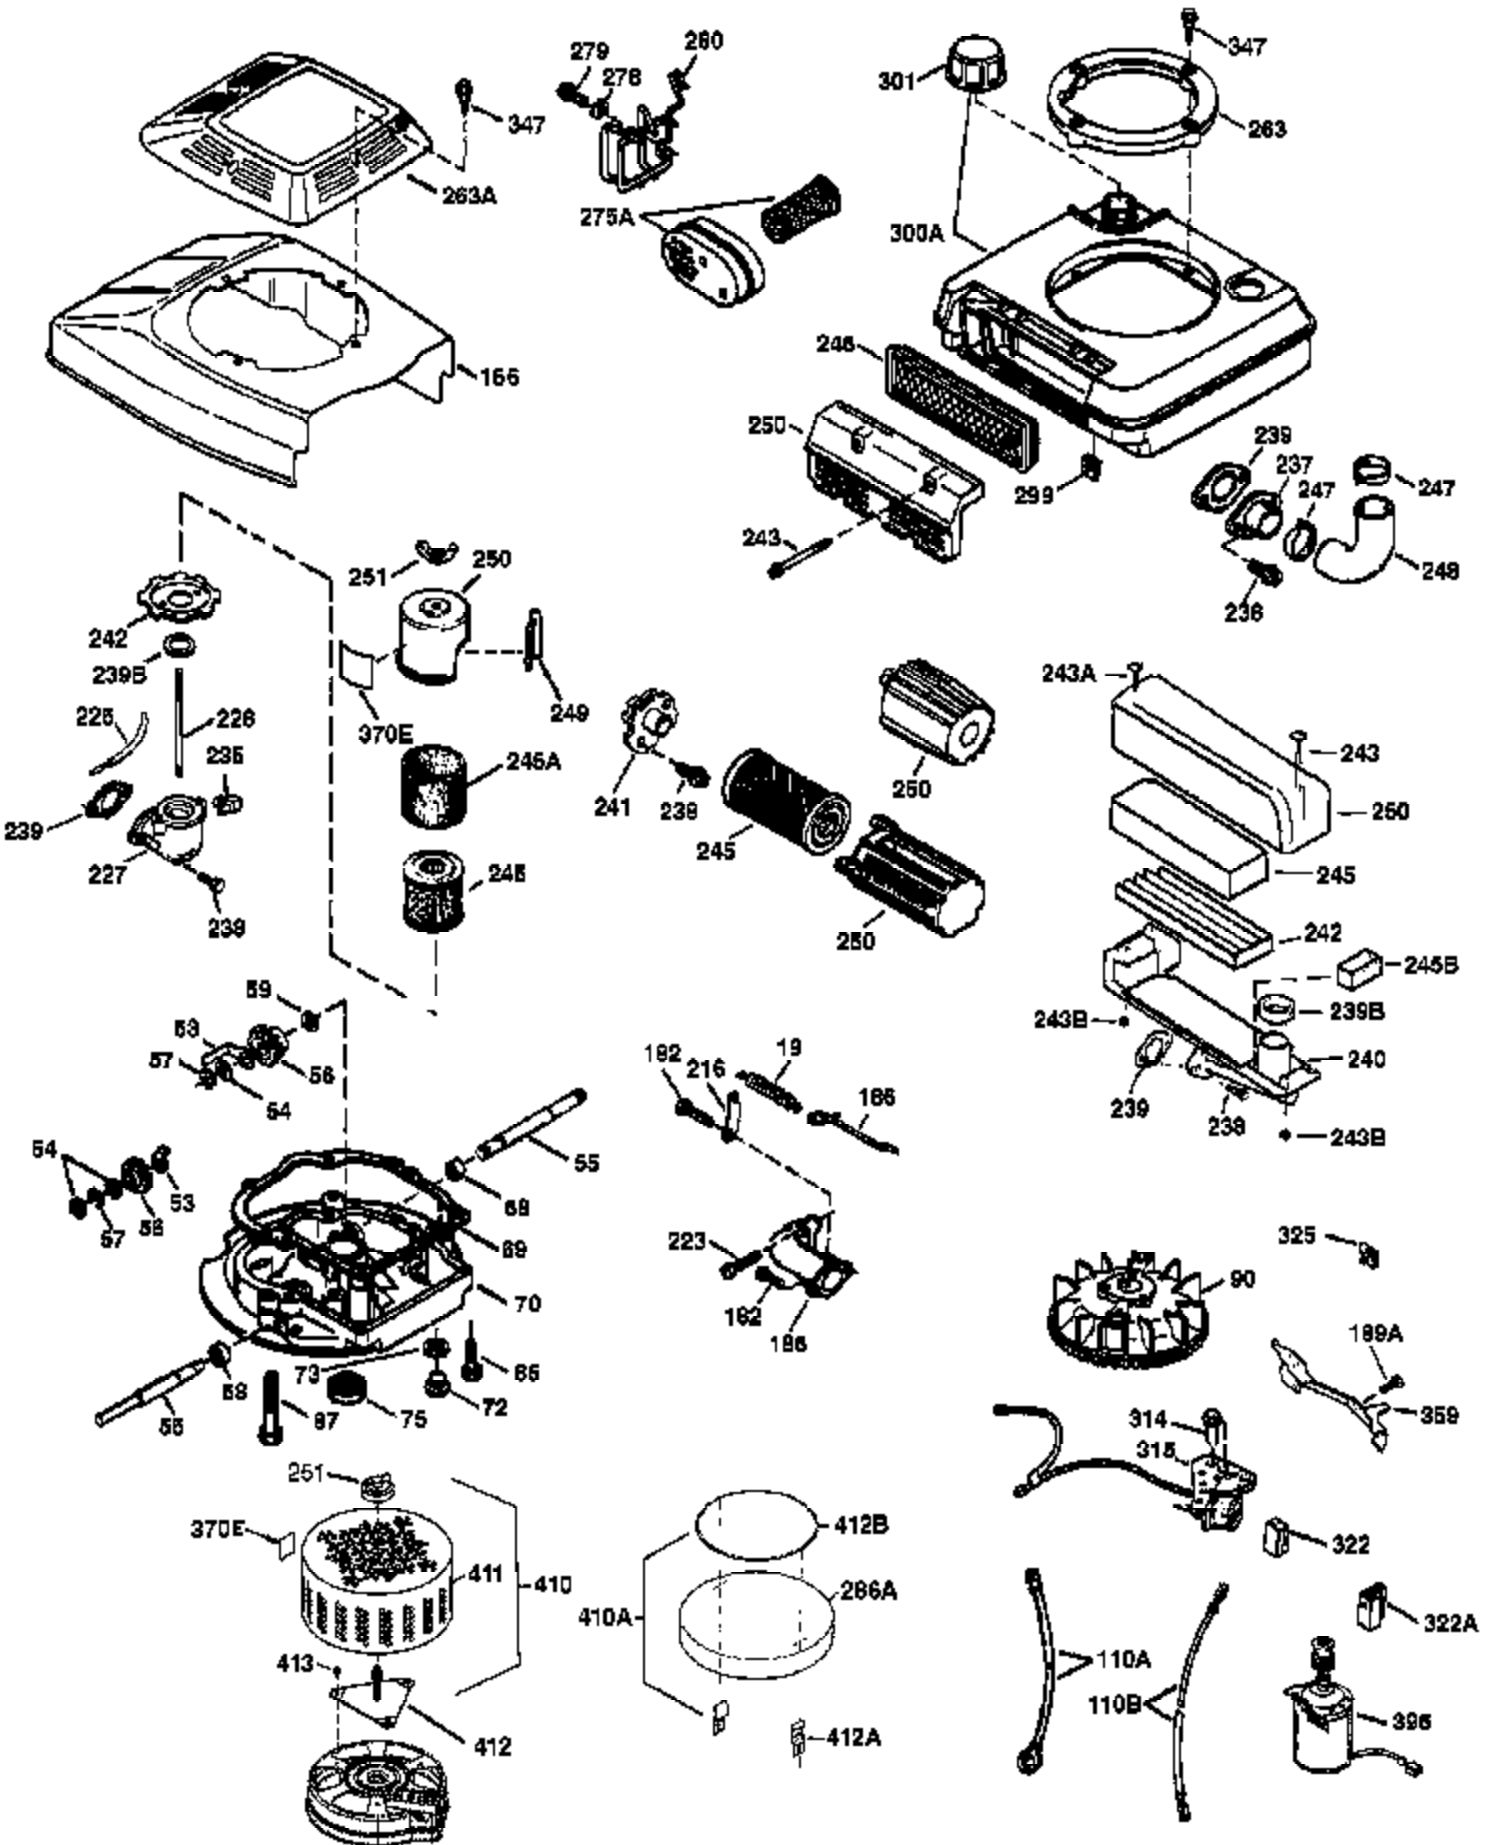

Ref #	Part Number	Qty	Description
178	29752	2	Nut & Lock Washer, 1/4-28
179	30593	1	Retainer Clip
182	6201	2	Screw, 1/4-28 x 7/8"
184	26756	1	* Carburetor To Intake Pipe Gasket
185	36544	1	Intake Pipe
186	34337	1	Governor Link
189A	650926	1	Screw, 8-32 x 21/64"
189	650356	1	Screw, Torx T-30, 1/4-20 x 3/8"
200	33131A	1	Control Bracket (Incl. 202 thru 206)
202	36482	1	Compression Spring
203	31342	1	Compression Spring
204	651029	1	Screw, Torx T-10, 5-40 x 7/16"
205	651019	1	Screw, Torx T-10, 6-32 x 41/64"
206	610973	1	Terminal
207	34336	1	Throttle Link
209	30200	2	Screw, 10-24 x 9/16"
210	27793	1	Conduit Clip
211	28942	1	Screw, 10-32 x 3/8"
223	650451	2	Screw, 1/4-20 x 1"
224	34690A	1	* Intake Pipe Gasket
238	650806	2	Screw, 10-32 x 5/8"
240	37115	1	Air Cleaner Body (Incl. 239)
245A	37117	1	Air Cleaner Filter
250	37118	1	Air Cleaner Cover
260	37156	1	Blower Housing
261	30200	2	Screw, 10-24 x 9/16"
262	650831	2	Screw, 1/4-20 x 1/2"
275	36473	1	Muffler (Incl. 277)
277	650988	2	Screw, 1/4-20 x 2-5/16"
281	37211	1	Starter Bubble Cover
282	650926	1	Screw, 8-32 x 21/64"
285	35000A	1	Starter Cup
287	650926	2	Screw, 8-32 x 21/64"
290	34357	1	Fuel Line
292	26460	2	Fuel Line Clamp
300	35586	1	Fuel Tank (Incl. 292 & 301)
301	36246	1	Fuel Cap
305	35577	1	Oil Fill Tube
306	36996	1	* "O"-Ring
307	35499	1	"O"-Ring
309	650562	1	Screw, 10-32 x 1/2"
310	35578	1	Dipstick
313	34080	1	Spacer
370C	37199	1	Primer Decal
370A	36261	1	Lubrication Decal
370K	36695	1	Starter Decal
380	632769	1	Carburetor (Incl. 184)
390	590732	1	Rewind Starter (NOTE: This engine could have been built with 590738 starter).
400	36481B	1	* Gasket Set (Incl. items marked PK in notes) Incl. part #'s 26756 (1), 27234A (1), 33735 (1), 34338 (1), 34690A (1), 36477 (1), 36832 (1), 36996 (1), 37130 (1)
416	36085	1	Spark Arrestor Kit (Incl. 417)(Optional)
417	650821	1	Screw, 10-32 x 1/2" (Optional)
420	730225	1	SAE 30 4-Cycle Engine Oil (1 Quart)