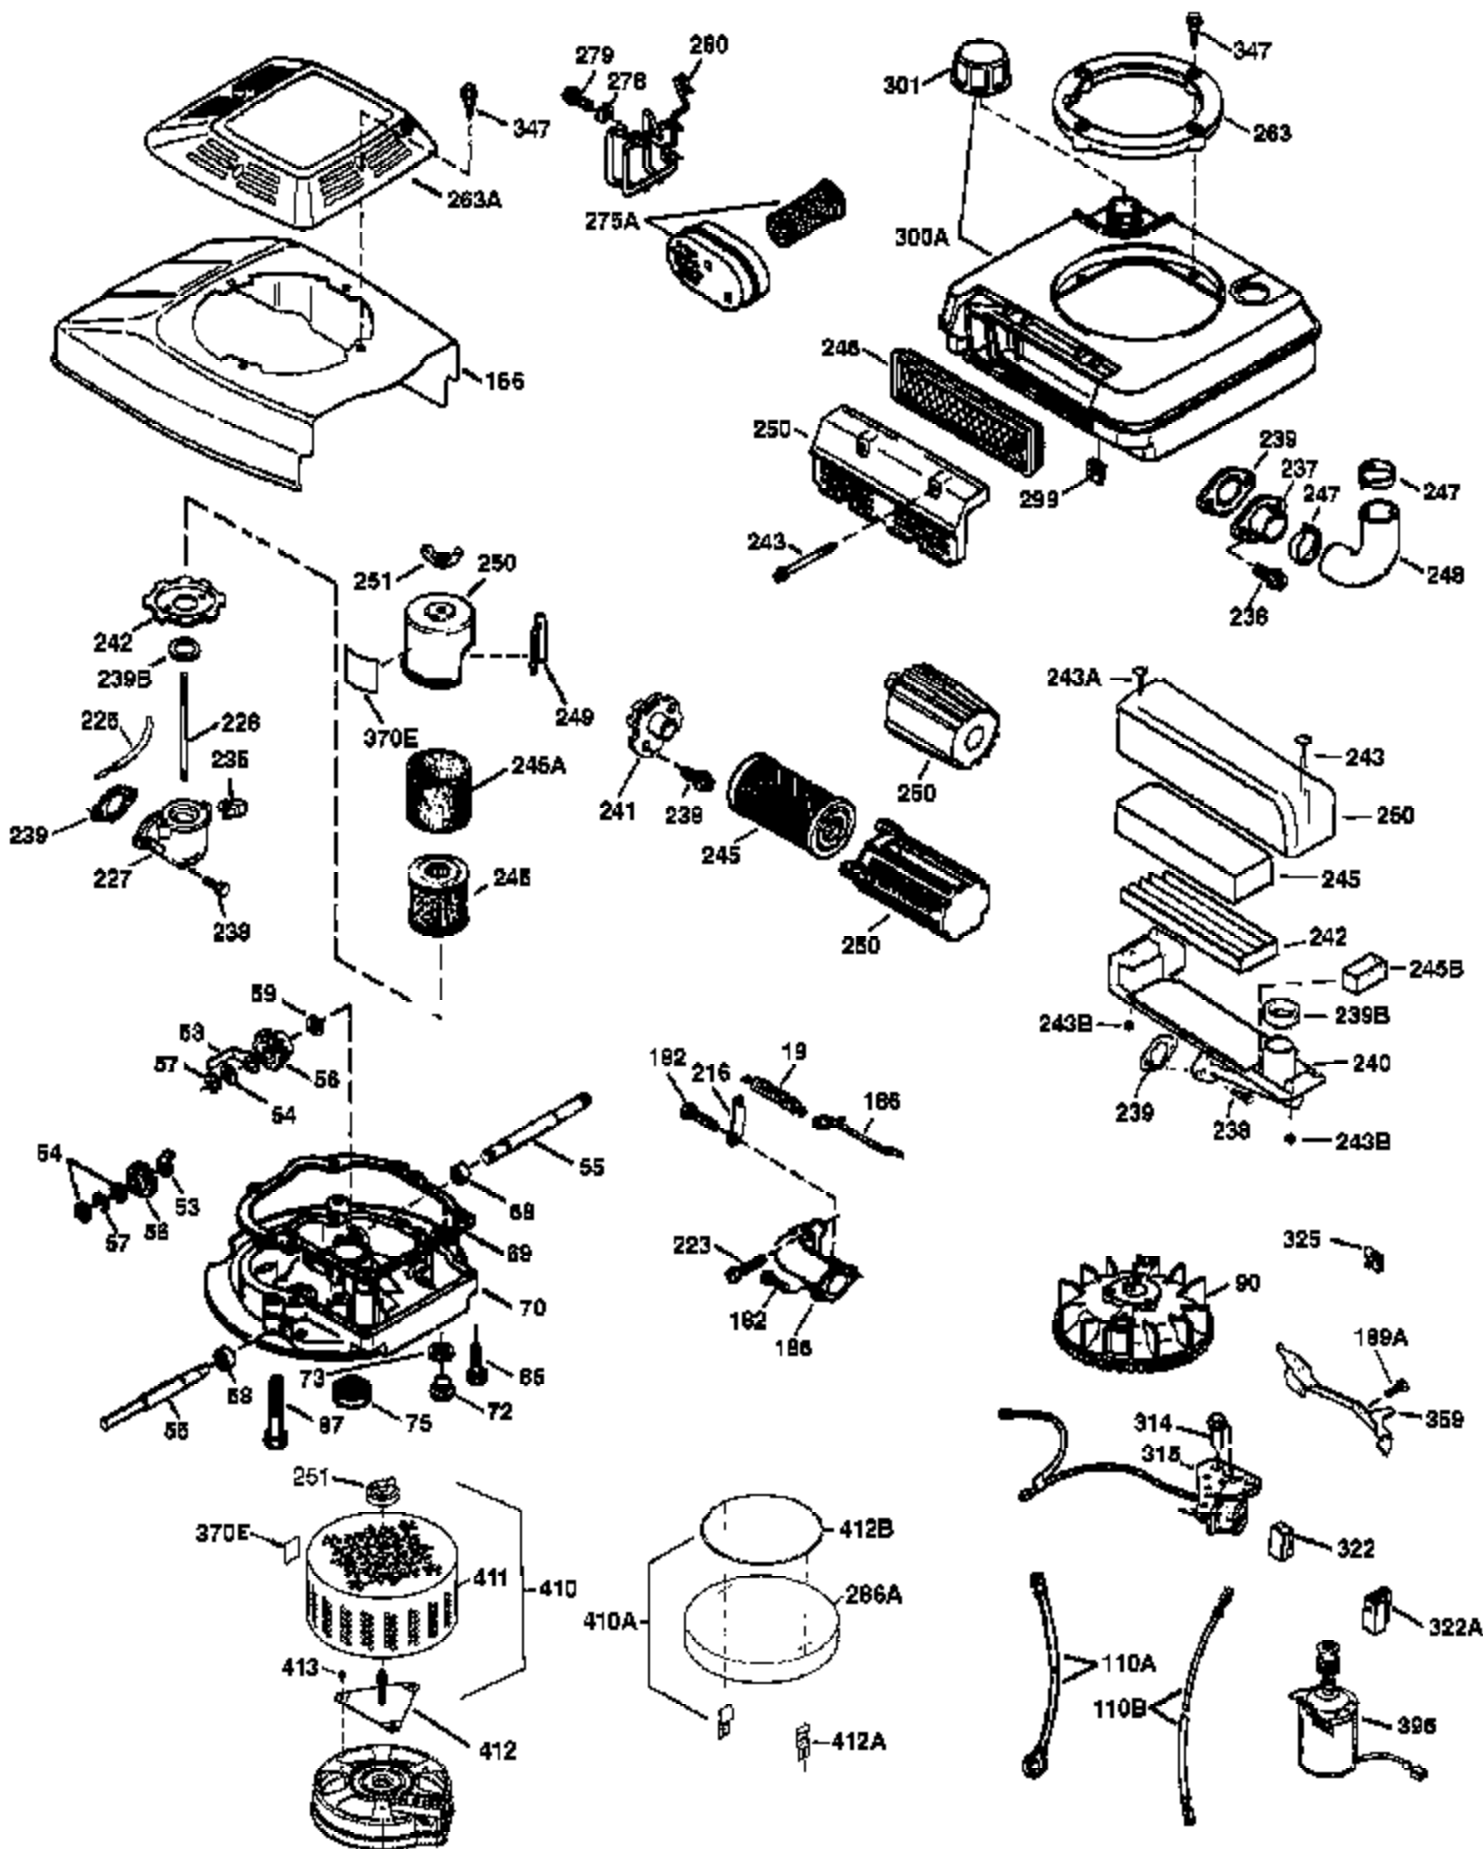

Ref #	Part Number	Qty	Description
178	29752	2	Nut & Lock Washer, 1/4-28
182	6201	2	Screw, 1/4-28 x 7/8"
184	26756	1	* Carburetor To Intake Pipe Gasket
185	36544	1	Intake Pipe
186	36255	1	Governor Link
189	650839	2	Screw, 1/4-20 x 3/8"
191	36559	1	S.E. Brake Bracket (Incl. 195)
195	610973	1	Terminal
200	35999	1	Control Bracket
207	36200	1	Throttle Link
209	30200	2	Screw, 10-24 x 9/16"
223	650451	2	Screw, 1/4-20 x 1"
224	34690A	1	* Intake Pipe Gasket
238	650806	2	Screw, 10-32 x 5/8"
240	37115	1	Air Cleaner Body
245A	37117	1	Air Cleaner Filter
250	37118	1	Air Cleaner Cover
260	37139	1	Blower Housing
261	30200	2	Screw, 10-24 x 9/16"
262	650831	2	Screw, 1/4-20 x 1/2"
263	36214	1	Trim Ring
275	36491	1	Muffler (Incl. 277)
277	650988	2	Screw, 1/4-20 x 2-5/16"
284	36663	1	Muffler Deflector (Incl. 284A)(Optional)
284A	650760		Screw, 8-32 x 3/8" (Optional)
285	35000A	1	Starter Cup
287	650926	2	Screw, 8-32 x 21/64"
290	34357	1	Fuel Line
292	26460	2	Fuel Line Clamp
300	35586	1	Fuel Tank (Incl. 292 & 301)
301	36246	1	Fuel Cap
305	35577	1	Oil Fill Tube
306	36996	1	* "O" Ring
307	35499	1	"O" Ring
309	650562	1	Screw, 10-32 x 1/2"
310	35578	1	Dipstick
313	34080	1	Spacer
370K	36695	1	Starter Decal
370A	36261	1	Lubrication Decal
370C	37199	1	Primer Decal
370D	36534	1	Caution Decal
380	632733	1	Carburetor (Incl. 184)
390	590694	1	Rewind Starter (NOTE: This engine could have been built with 590737 starter).
400	36481B	1	* Gasket Set (Incl. items marked PK in notes) Incl. part #'s: 26756 (1), 27234A (1), 33735 (1), 36832 (1), 34338 (1), 34690A (1), 36477 (1), 36996 (1), 37130 (1)
416	36085	1	Spark Arrestor Kit (Incl. 417)(Optional)
417	650760	1	Screw, 8-32 x 3/8" (Optional)
420	730225	1	SAE 30 4-Cycle Engine Oil (Quart)