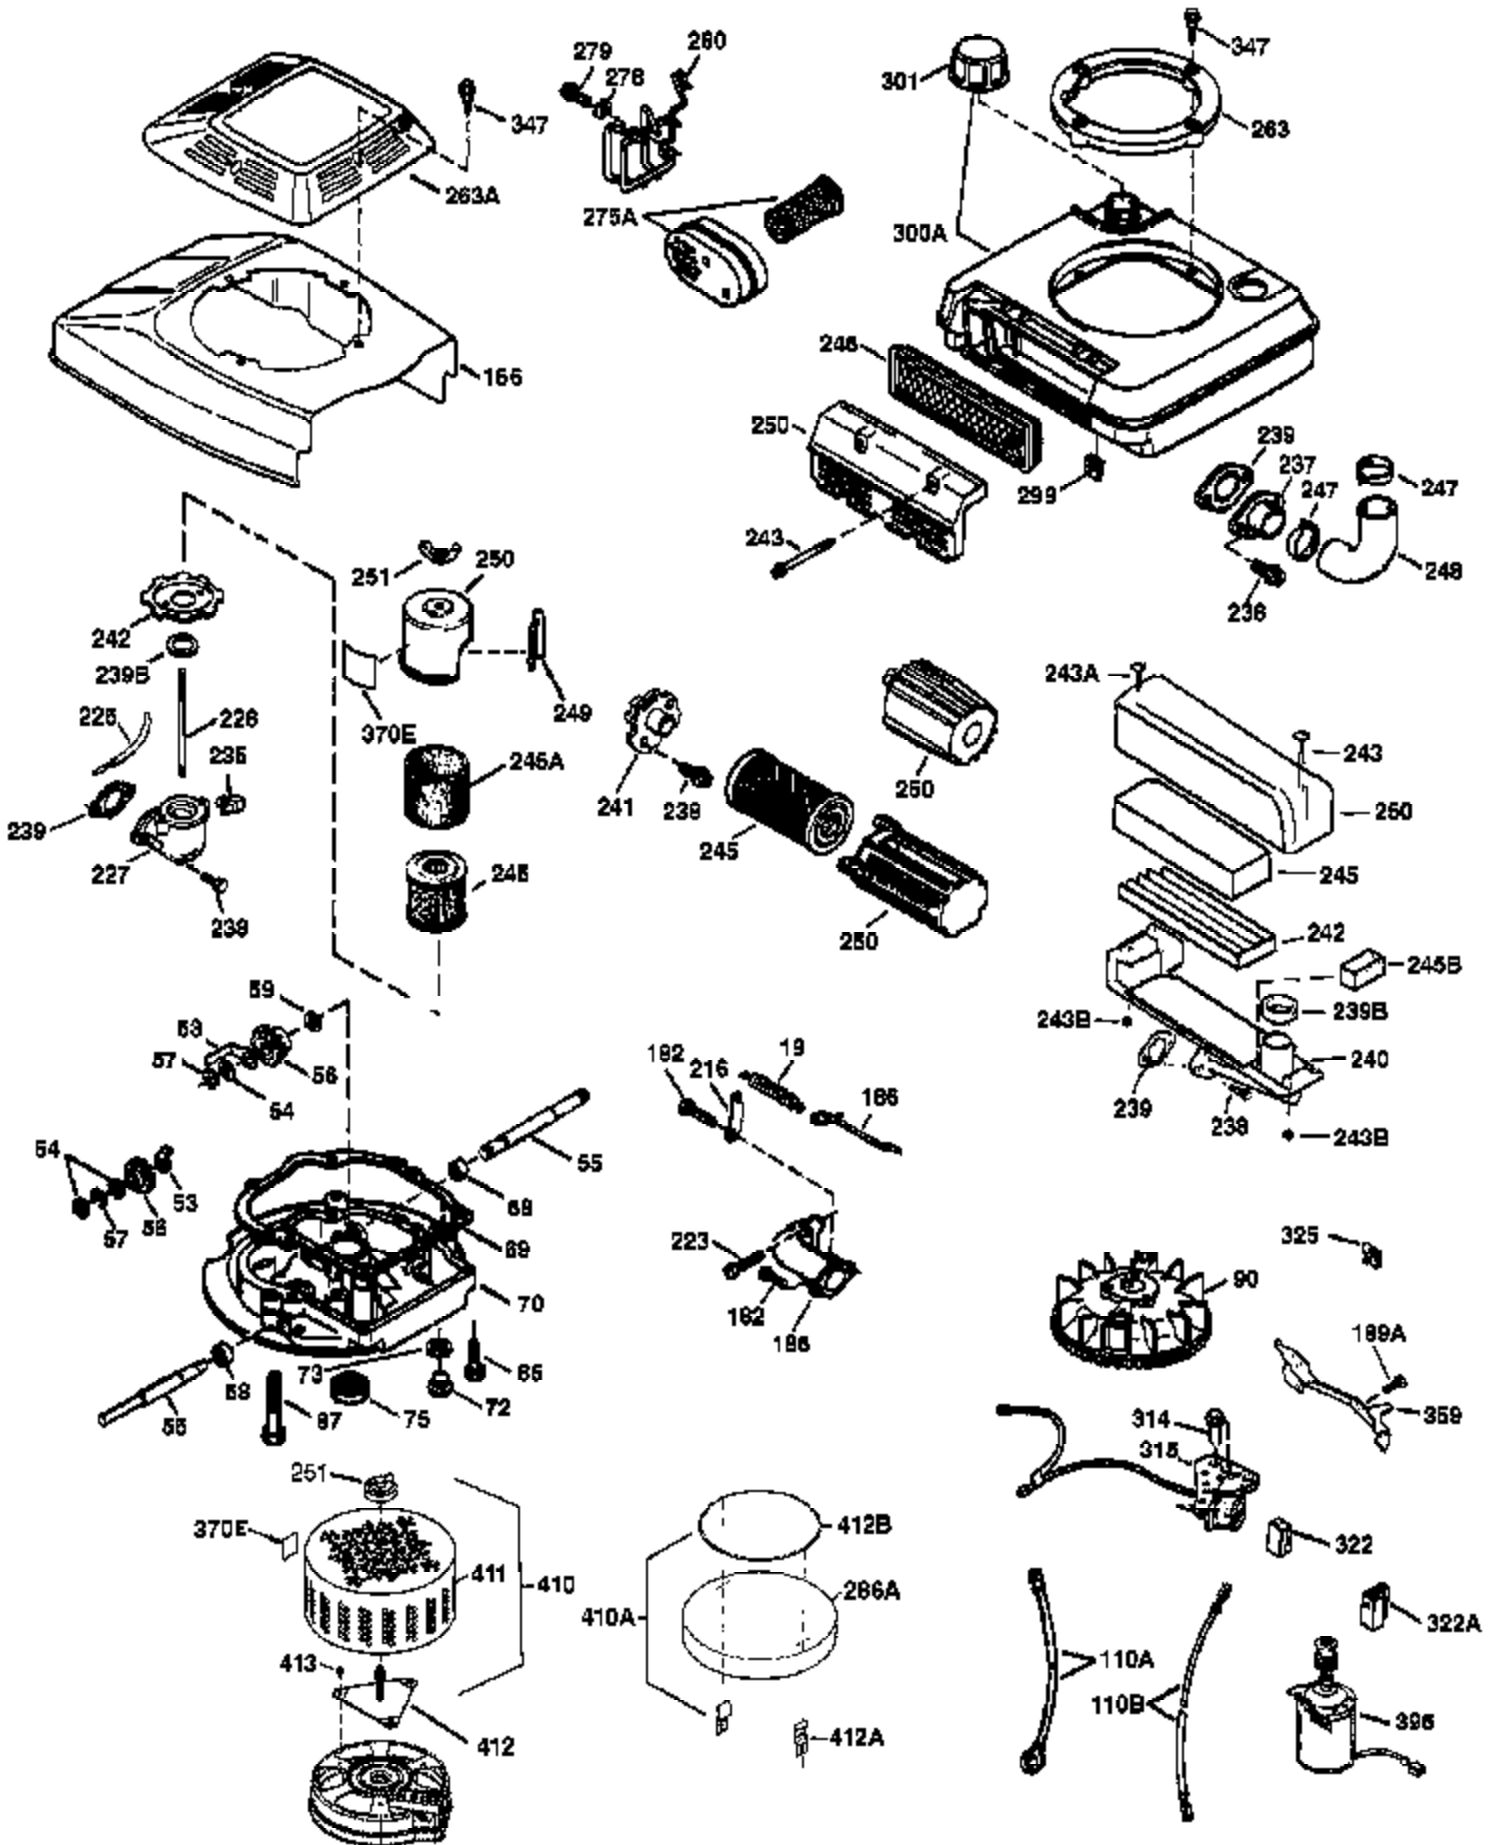

Ref #	Part Number	Qty	Description
172	32755	1	Valve Cover
174	30200	2	Screw, 10-24 x 9/16"
174A	651024	1	Stud
178	29752	2	Nut & Lock Washer, 1/4-28
182	6201	2	Screw, 1/4-28 x 7/8"
184	26756	1	* Carburetor To Intake Pipe Gasket
185	36544	1	Intake Pipe
186	36255	1	Governor Link
189A	650765	1	Screw, 10-32 x 1/2"
189	650839	2	Screw, 1/4-20 x 3/8"
191	36559	1	S.E. Brake Bracket (Incl. 195)
195	610973	1	Terminal
200	35999	1	Control Bracket
207	36200	1	Throttle Link
209	30200	2	Screw, 10-24 x 9/16"
223	650451	2	Screw, 1/4-20 x 1"
224	34690A	1	* Intake Pipe Gasket
238	650806	2	Screw, 10-32 x 5/8"
240	37115	1	Air Cleaner Body
245A	37117	1	Air Cleaner Filter
250	37118	1	Air Cleaner Cover
260	37156	1	Blower Housing
261	30200	2	Screw, 10-24 x 9/16"
262	650831	2	Screw, 1/4-20 x 1/2"
275	36491	1	Muffler (Incl. 277)
277	650988	2	Screw, 1/4-20 x 2-5/16"
279A	30063	2	Screw, Torx T-30, 1/4-20 x 1/2"
280	37010	1	Heat Shield
284	36663	1	Muffler Deflector (Incl. 284A)(Option al)
284A	650760		Screw, 8-32 x 3/8" (Optional)
285	35000A	1	Starter Cup
287	650926	2	Screw, 8-32 x 21/64"
290	34357	1	Fuel Line
292	26460	2	Fuel Line Clamp
300	35586	1	Fuel Tank (Incl. 292 & 301)
301	36246	1	Fuel Cap
305	35577	1	Oil Fill Tube
306	36996	1	* "O" Ring
307	35499	1	"O" Ring
309	650562	1	Screw, 10-32 x 1/2"
310	35578	1	Dipstick
313	34080	1	Spacer
370A	36261	1	Lubrication Decal
370K	36695	1	Starter Decal
370C	37199	1	Primer Decal
380	632733	1	Carburetor (Incl. 184)
390	590694	1	Rewind Starter (NOTE: This engine could hav e been built with 590737 starter.)
400	36481B	1	* Gasket Set (Incl. items marked PK i n notes) Incl. part #'s: 26756 (1), 27234A (1), 33735 (1), 36832 (1), 34338 (1), 34690A (1), 36477 (1), 36996 (1), 37130 (1)
416	36085	1	Spark Arrestor Kit (Incl. 417)(Option al)
417	650760	1	Screw, 8-32 x 3/8" (Optional)
420	730225	1	SAE 30 4-Cycle Engine Oil (Quart)