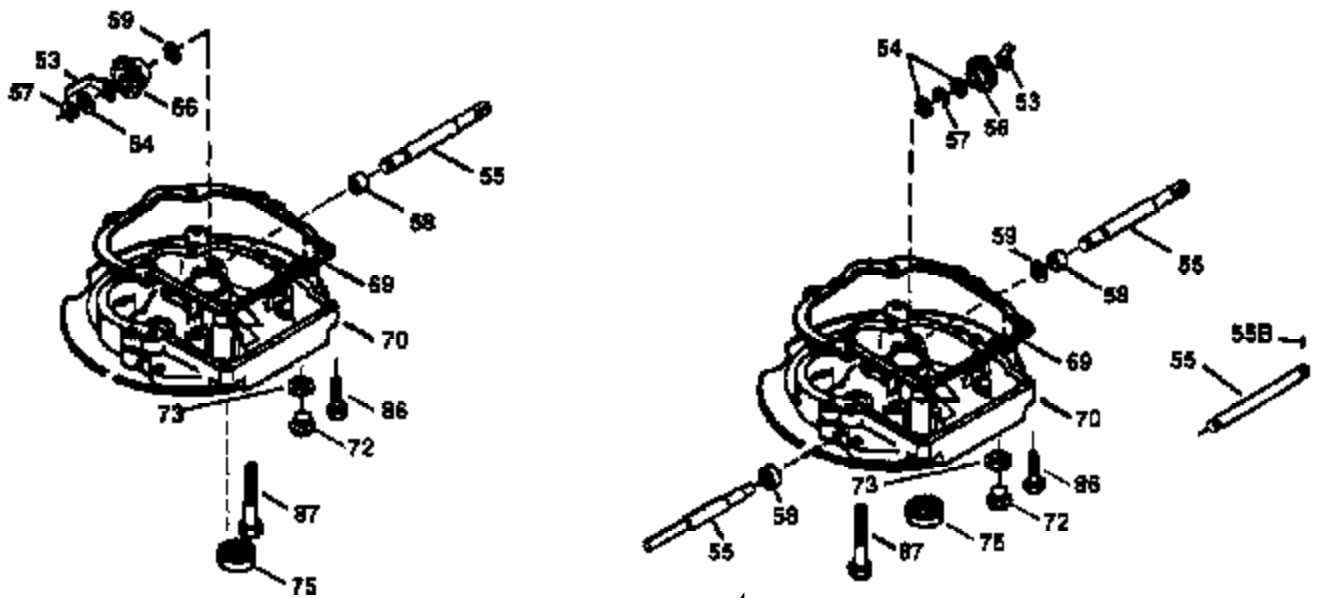

ILLUSTRATION SHOWS TYPICAL PARTS ONLY. ORDER BY PART NUMBER. PARTS NOT LISTED ARE SUPPLIED BY OEM.

VIEW 2 OF 3

Engine Parts List #2

Ref #	Part Number	Qty	Description
12A	36558	1	Breather Cover & Tube (Incl. 12B)
19	36281	1	Extension Spring
69	35261	1	* Mounting Flange Gasket
70	34311D	1	Mounting Flange (Incl. 72 thru 83)
72	36083	1	Oil Drain Plug
75	27897	1	Oil Seal
86	650488	6	Screw, 1/4-20 x 1-1/4"
182	6201	2	Screw, 1/4-28 x 7/8"
185	36544	1	Intake Pipe
186	34337	1	Governor Link
223	650451	2	Screw, 1/4-20 x 1"
238	650932	2	Screw, 10-32 x 49/64"
239	34338	1	* Air Cleaner Gasket
245	35066	1	Air Cleaner Filter
250	35986	1	Air Cleaner Cover
263A	36758	1	Starter Grill
287	650926	2	Screw, 8-32 x 21/64"
300	35586	1	Fuel Tank (Incl. 292 & 301)
301	35355	1	Fuel Cap
370K	36695	1	Starter Decal
390	590694	1	Rewind Starter (NOTE: This engine could have been built with 590737 starter).