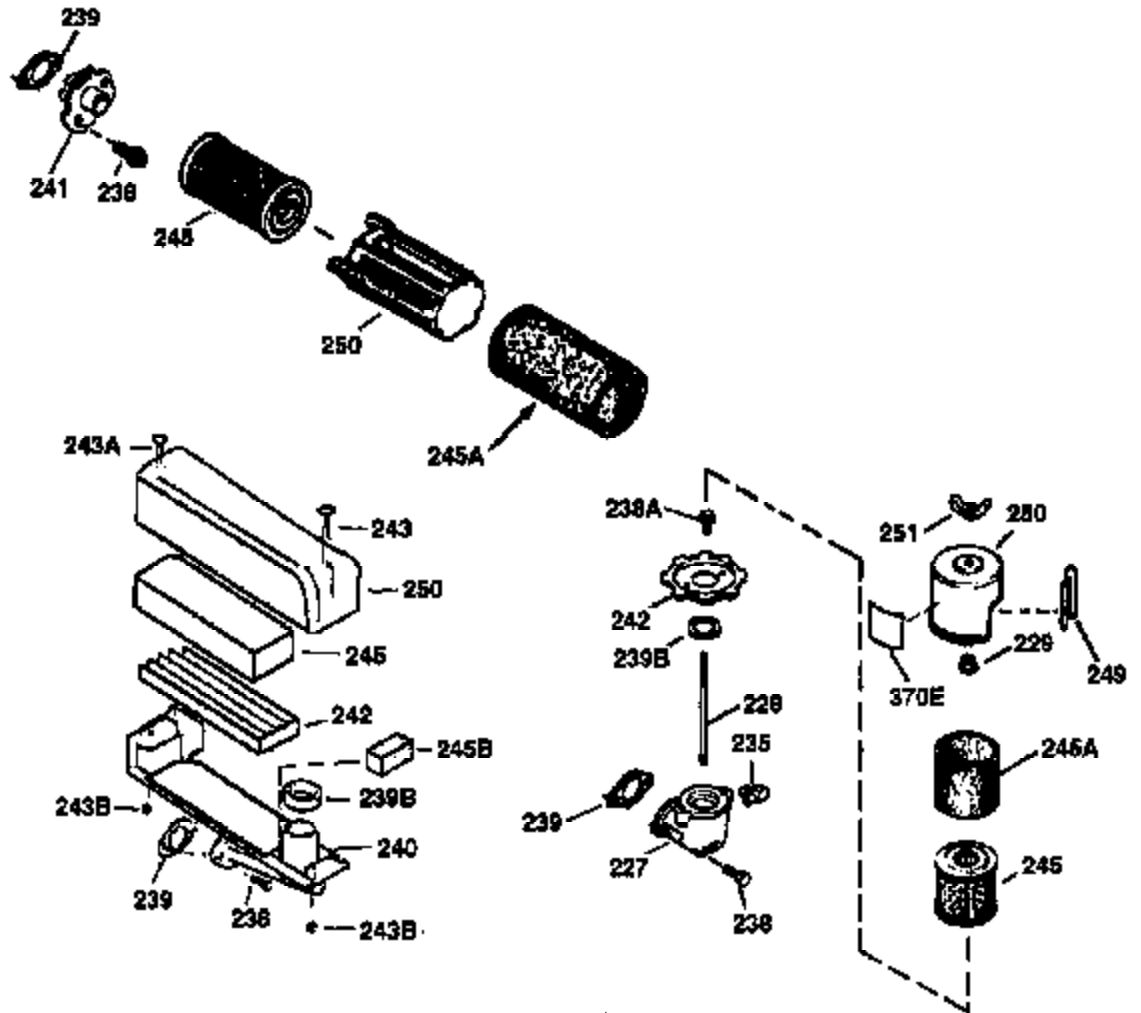

ILLUSTRATION SHOWS TYPICAL PARTS ONLY. ORDER BY PART NUMBER. PARTS NOT LISTED ARE SUPPLIED BY OEM.

VIEW 3 OF 3

Ref #	Part Number	Qty	Description
12A	36558	1	Breather Cover & Tube (Incl. 12B)
90	611112	1	Flywheel
238	650932	2	Screw, 10-32 x 49/64"
239	34338	1	* Air Cleaner Gasket
241	35797	1	Air Cleaner Collar
245	35066	1	Air Cleaner Filter
250	35986	1	Air Cleaner Cover
275	36473	1	Muffler (Incl. 277)
277	650988	2	Screw, 1/4-20 x 2-5/16"
370K	36695	1	Starter Decal
416	36085	1	Spark Arrestor Kit (Incl. 417)(Optional)
417	650760	1	Screw, 8-32 x 3/8" (Optional)