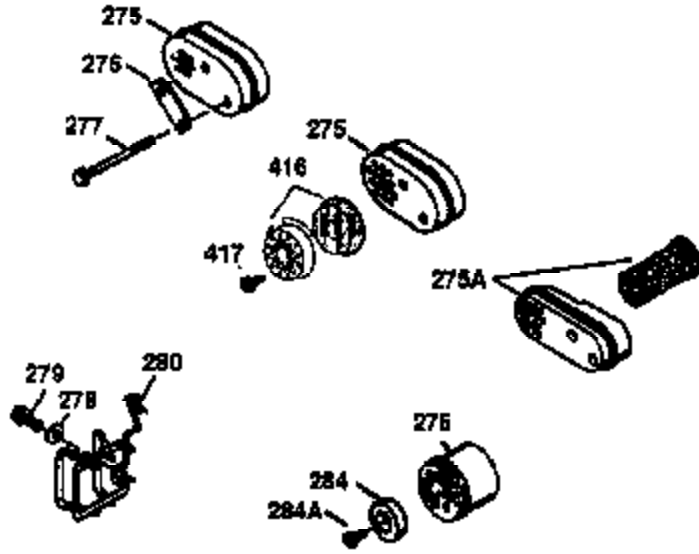

ILLUSTRATION SHOWS TYPICAL PARTS ONLY. ORDER BY PART NUMBER. PARTS NOT LISTED ARE SUPPLIED BY OEM.

VIEW 3 OF 3

Ref #	Part Number	Qty	Description
12A	36558	1	Breather Cover & Tube (Incl. 12B)
90	611112	1	Flywheel
238	650932	2	Screw, 10-32 x 49/64"
239	34338	1	* Air Cleaner Gasket
241	35797	1	Air Cleaner Collar
245	35066	1	Air Cleaner Filter
250	35986	1	Air Cleaner Cover
275	36473	1	Muffler (Incl. 277)
277	650988	2	Screw, 1/4-20 x 2-5/16"
370K	36695	1	Starter Decal
416	36085	1	Spark Arrestor Kit (Incl. 417)(Optional)
417	650760	1	Screw, 8-32 x 3/8" (Optional)