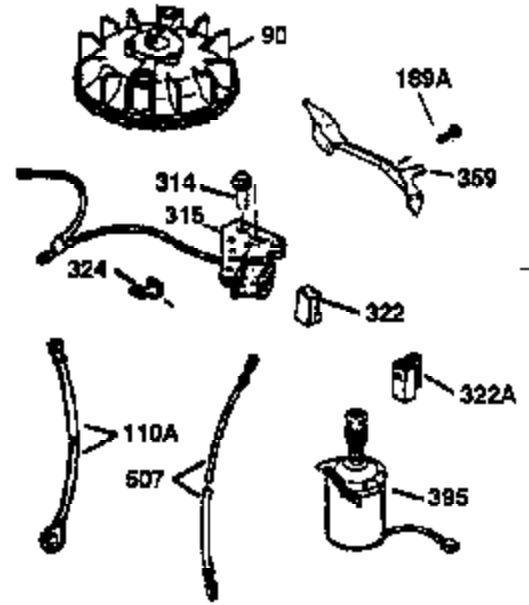

ILLUSTRATION SHOWS TYPICAL PARTS ONLY. ORDER BY PART NUMBER. PARTS NOT LISTED ARE SUPPLIED BY OEM.

VIEW 3 OF 3

Ref #	Part Number	Qty	Description
12A	36558	1	Breather Cover & Tube (Incl. 12B)
90	611112	1	Flywheel
238	650932	2	Screw, 10-32 x 49/64"
239	34338	1	* Air Cleaner Gasket
241	35797	1	Air Cleaner Collar
245	35066	1	Air Cleaner Filter
250	35986	1	Air Cleaner Cover
275	36473	1	Muffler (Incl. 277)
277	650988	2	Screw, 1/4-20 x 2-5/16"
370K	36695	1	Starter Decal
416	36085	1	Spark Arrestor Kit (Incl. 417)(Optional)
417	650760	1	Screw, 8-32 x 3/8" (Optional)