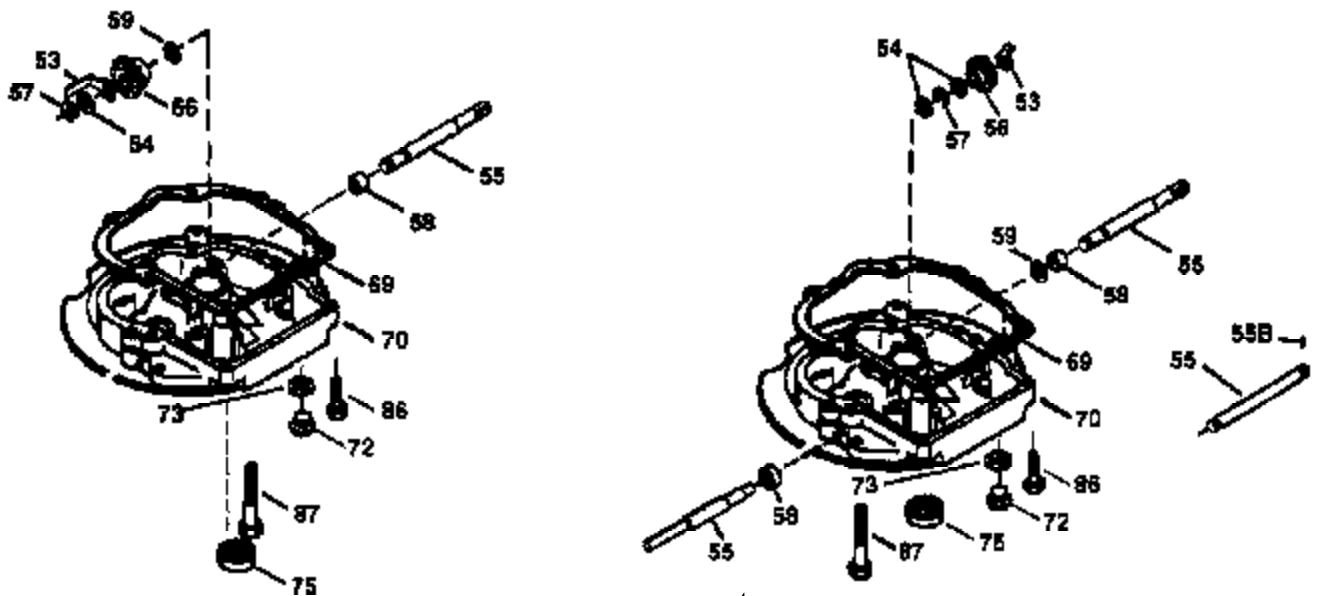

ILLUSTRATION SHOWS TYPICAL PARTS ONLY. ORDER BY PART NUMBER. PARTS NOT LISTED ARE SUPPLIED BY OEM.

VIEW 2 OF 3

Ref #	Part Number	Qty	Description
12A	36558	1	Breather Cover & Tube (Incl. 12B)
19	31361	1	Extension Spring
69	35261	1	* Mounting Flange Gasket
70	34311D	1	Mounting Flange (Incl. 72 thru 83)
72	36083	1	Oil Drain Plug
75	27897	1	Oil Seal
86	650488	6	Screw, 1/4-20 x 1-1/4"
182	6201	2	Screw, 1/4-28 x 7/8"
185	36544	1	Intake Pipe
186	32653	1	Governor Link
216	33086	1	R.P.M. Adjusting Lever
223	650451	2	Screw, 1/4-20 x 1"
238	650932	2	Screw, 10-32 x 49/64"
239	34338	1	* Air Cleaner Gasket
245	35066	1	Air Cleaner Filter
250	35065	1	Air Cleaner Cover
287	650926	2	Screw, 8-32 x 21/64"
298	28763	3	Screw, 10-32 x 35/64"
300	36916	1	Fuel Tank (Incl. 292 & 301)
301	36246	1	Fuel Cap
370K	36695	1	Starter Decal
390	590694	1	Rewind Starter (NOTE: This engine could have been built with 590737 starter).
900	0	1	Replacement Engine 750783A, order from 71-999
900	0	1	Replacement S/B 750733A, order from 71-999