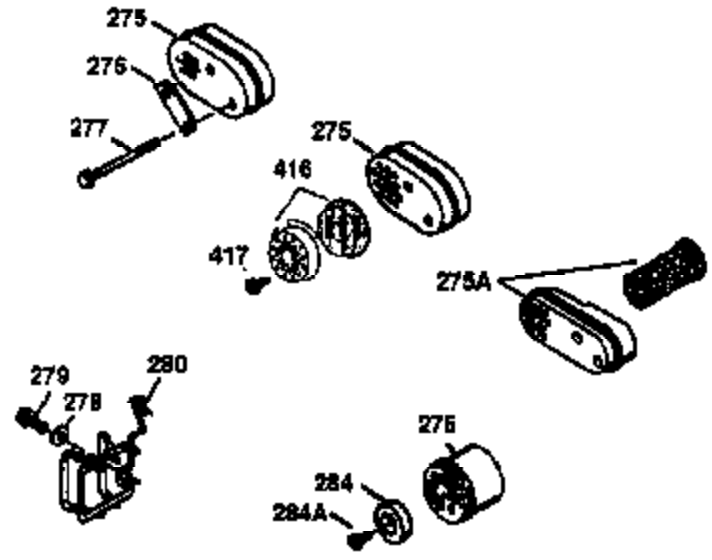

ILLUSTRATION SHOWS TYPICAL PARTS ONLY. ORDER BY PART NUMBER. PARTS NOT LISTED ARE SUPPLIED BY OEM.

VIEW 3 OF 3

Ref #	Part Number	Qty	Description
12A	36558	1	Breather Cover & Tube (Incl. 12B)
90	611112	1	Flywheel
238	650932	2	Screw, 10-32 x 49/64"
239	34338	1	* Air Cleaner Gasket
241	35797	1	Air Cleaner Collar
245	35066	1	Air Cleaner Filter
250	35065	1	Air Cleaner Cover
275	36473	1	Muffler (Incl. 277)
277	650988	2	Screw, 1/4-20 x 2-5/16"
370K	36695	1	Starter Decal
416	36085	1	Spark Arrestor Kit (Incl. 417)(Optional)
417	650760	1	Screw, 8-32 x 3/8" (Optional)
900	0	1	Replacement Engine 750783A, order from 71-999
900	0	1	Replacement S/B 750733A, order from 71-999