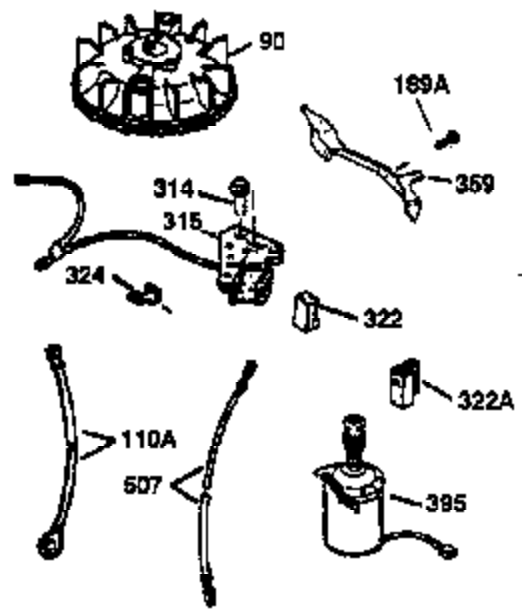

ILLUSTRATION SHOWS TYPICAL PARTS ONLY. ORDER BY PART NUMBER. PARTS NOT LISTED ARE SUPPLIED BY OEM.

VIEW 3 OF 3

Ref #	Part Number	Qty	Description
12A	36558	1	Breather Cover & Tube (Incl. 12B)
90	611112	1	Flywheel
238	650932	2	Screw, 10-32 x 49/64"
239	34338	1	* Air Cleaner Gasket
241	35797	1	Air Cleaner Collar
245	35066	1	Air Cleaner Filter
250	35065	1	Air Cleaner Cover
275	36473	1	Muffler (Incl. 277)
277	650988	2	Screw, 1/4-20 x 2-5/16"
370K	36695	1	Starter Decal
416	36085	1	Spark Arrestor Kit (Incl. 417)(Optional)
417	650760	1	Screw, 8-32 x 3/8" (Optional)
900	0	1	Replacement Engine 750783A, order from 71-999
900	0	1	Replacement S/B 750733A, order from 71-999