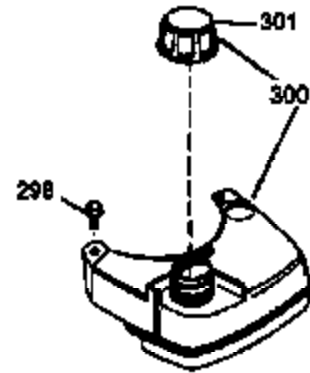

ILLUSTRATION SHOWS TYPICAL PARTS ONLY. ORDER BY PART NUMBER. PARTS NOT LISTED ARE SUPPLIED BY OEM.

VIEW 2 OF 3

Ref #	Part Number	Qty	Description
12A	36558	1	Breather Cover & Tube (Incl. 12B)
19	31361	1	Extension Spring
69	35261	1	* Mounting Flange Gasket
70	34311D	1	Mounting Flange (Incl. 72 thru 83)
72	36083	1	Oil Drain Plug
75	27897	1	Oil Seal
86	650488	6	Screw, 1/4-20 x 1-1/4"
182	6201	2	Screw, 1/4-28 x 7/8"
185	36544	1	Intake Pipe
186	32653	1	Governor Link
216	33086	1	R.P.M. Adjusting Lever
223	650451	2	Screw, 1/4-20 x 1"
238	650932	2	Screw, 10-32 x 49/64"
239	34338	1	* Air Cleaner Gasket
245	35066	1	Air Cleaner Filter
250	35065	1	Air Cleaner Cover
287	650926	2	Screw, 8-32 x 21/64"
298	28763	3	Screw, 10-32 x 35/64"
300	36916	1	Fuel Tank (Incl. 292 & 301)
301	36246	1	Fuel Cap
370K	36695	1	Starter Decal
390	590694	1	Rewind Starter (NOTE: This engine could have been built with 590737 starter).
900	0	1	Replacement Engine 750783A, order from 71-999
900	0	1	Replacement S/B 750733A, order from 71-999