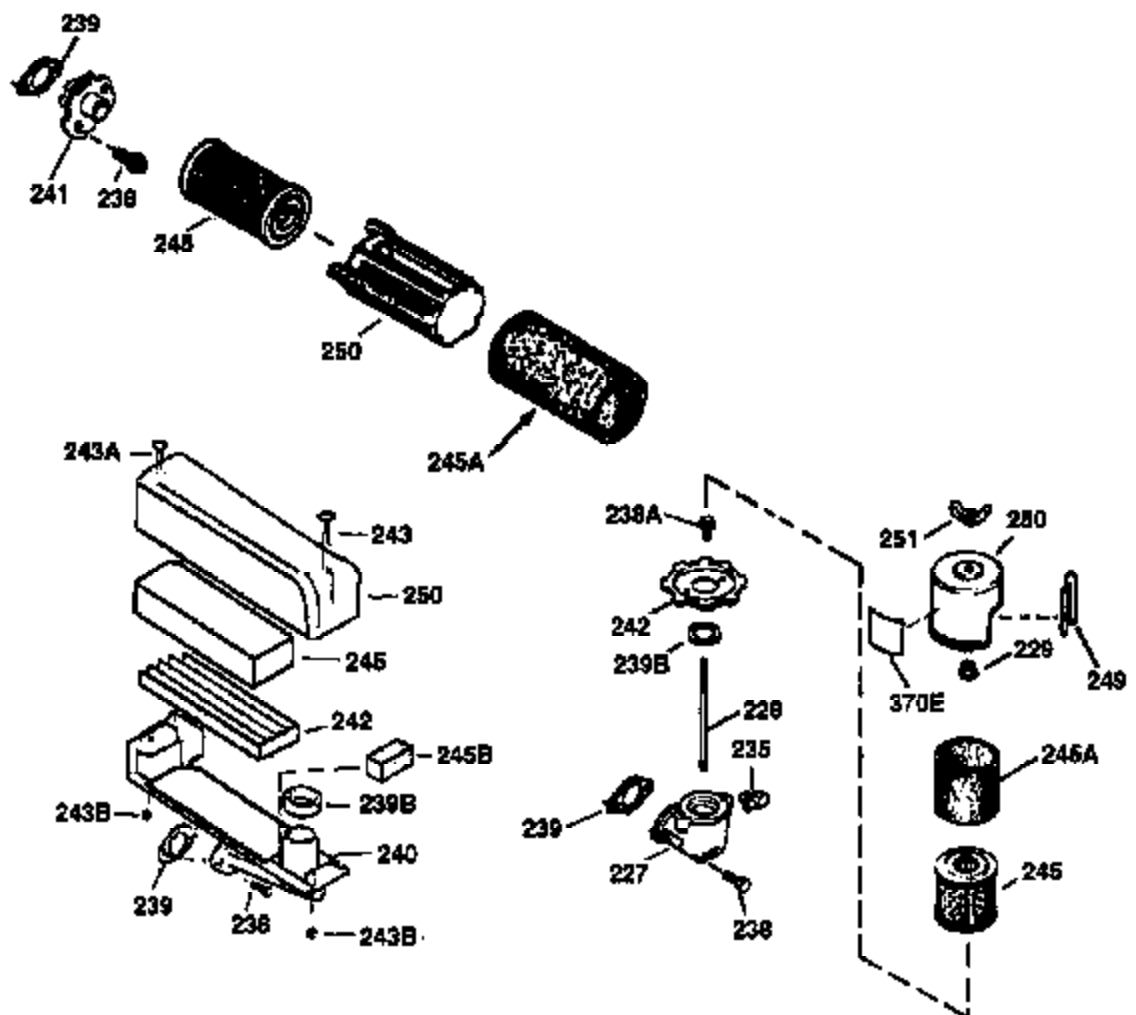

ILLUSTRATION SHOWS TYPICAL PARTS ONLY. ORDER BY PART NUMBER. PARTS NOT LISTED ARE SUPPLIED BY OEM.

VIEW 3 OF 3

Ref #	Part Number	Qty	Description
12A	36558	1	Breather Cover & Tube (Incl. 12B)
90	611112	1	Flywheel
238	650932	2	Screw, 10-32 x 49/64"
239	34338	1	* Air Cleaner Gasket
241	35797	1	Air Cleaner Collar
245	35066	1	Air Cleaner Filter
250	35065	1	Air Cleaner Cover
275	36473	1	Muffler (Incl. 277)
277	650988	2	Screw, 1/4-20 x 2-5/16"
370K	36695	1	Starter Decal
416	36085	1	Spark Arrestor Kit (Incl. 417)(Optional)
417	650760	1	Screw, 8-32 x 3/8" (Optional)
900	0	1	Replacement Engine 750783A, order from 71-999
900	0	1	Replacement S/B 750733A, order from 71-999