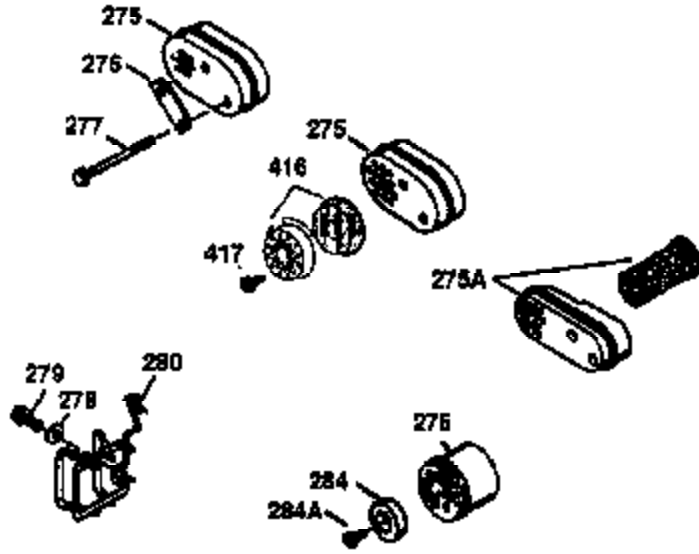

ILLUSTRATION SHOWS TYPICAL PARTS ONLY. ORDER BY PART NUMBER. PARTS NOT LISTED ARE SUPPLIED BY OEM.

VIEW 3 OF 3

Ref #	Part Number	Qty	Description
12A	36558	1	Breather Cover & Tube (Incl. 12B)
90	611213	1	Flywheel
238	650932	2	Screw, 10-32 x 49/64"
239	34338	1	* Air Cleaner Gasket
241	35797	1	Air Cleaner Collar
245	35066	1	Air Cleaner Filter
250	35986	1	Air Cleaner Cover
275	36473	1	Muffler (Incl. 277)
277	650988	2	Screw, 1/4-20 x 2-5/16"
416	36085	1	Spark Arrestor Kit (Incl. 417)(Optional)
417	650760	1	Screw, 8-32 x 3/8" (Optional)