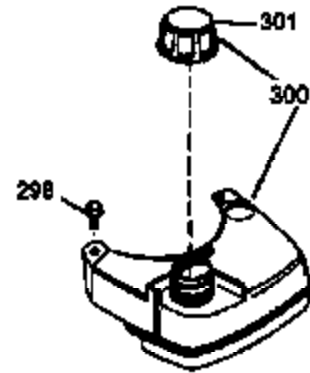

ILLUSTRATION SHOWS TYPICAL PARTS ONLY. ORDER BY PART NUMBER. PARTS NOT LISTED ARE SUPPLIED BY OEM.

VIEW 2 OF 3

Ref #	Part Number	Qty	Description
12A	36558	1	Breather Cover & Tube (Incl. 12B)
19	31361	1	Extension Spring
69	35261	1	* Mounting Flange Gasket
70	34311D	1	Mounting Flange (Incl. 72 thru 83)
72	36083	1	Oil Drain Plug
75	27897	1	Oil Seal
86	650488	6	Screw, 1/4-20 x 1-1/4"
166	36600	1	Engine Shroud
182	6201	2	Screw, 1/4-28 x 7/8"
185	36544	1	Intake Pipe
186	34337	1	Governor Link
223	650451	2	Screw, 1/4-20 x 1"
238	650932	2	Screw, 10-32 x 49/64"
239	34338	1	* Air Cleaner Gasket
245	35066	1	Air Cleaner Filter
250	35986	1	Air Cleaner Cover
287	650926	2	Screw, 8-32 x 21/64"
300	35586	1	Fuel Tank (Incl. 292 & 301)
301	36246	1	Fuel Cap
347	650898A	3	Screw, 10-32 x 27/32"
390	590702	1	Rewind Starter (NOTE: This engine could have been built with 590739 starter. Refer to the design of the rope pulley strength ribs for part identification. Individual starter parts do not interchange. Refer to service bulletin 116.)