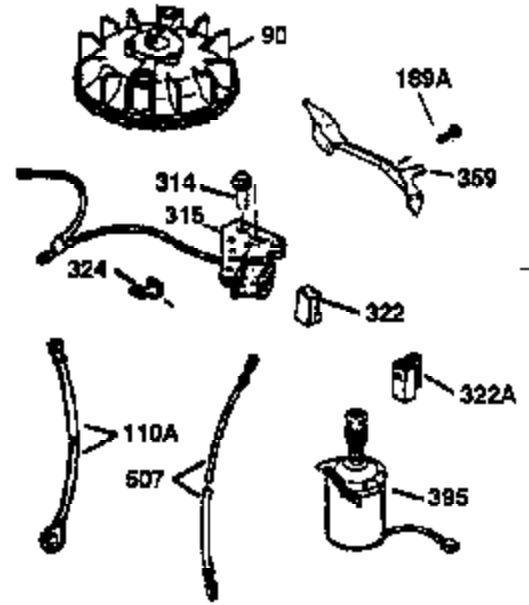

ILLUSTRATION SHOWS TYPICAL PARTS ONLY. ORDER BY PART NUMBER. PARTS NOT LISTED ARE SUPPLIED BY OEM.

VIEW 3 OF 3

Ref #	Part Number	Qty	Description
12A	36558	1	Breather Cover & Tube (Incl. 12B)
90	611213	1	Flywheel
238	650932	2	Screw, 10-32 x 49/64"
239	34338	1	* Air Cleaner Gasket
241	35797	1	Air Cleaner Collar
245	35066	1	Air Cleaner Filter
250	35986	1	Air Cleaner Cover
275	36473	1	Muffler (Incl. 277)
277	650988	2	Screw, 1/4-20 x 2-5/16"
416	36085	1	Spark Arrestor Kit (Incl. 417)(Optional)
417	650760	1	Screw, 8-32 x 3/8" (Optional)