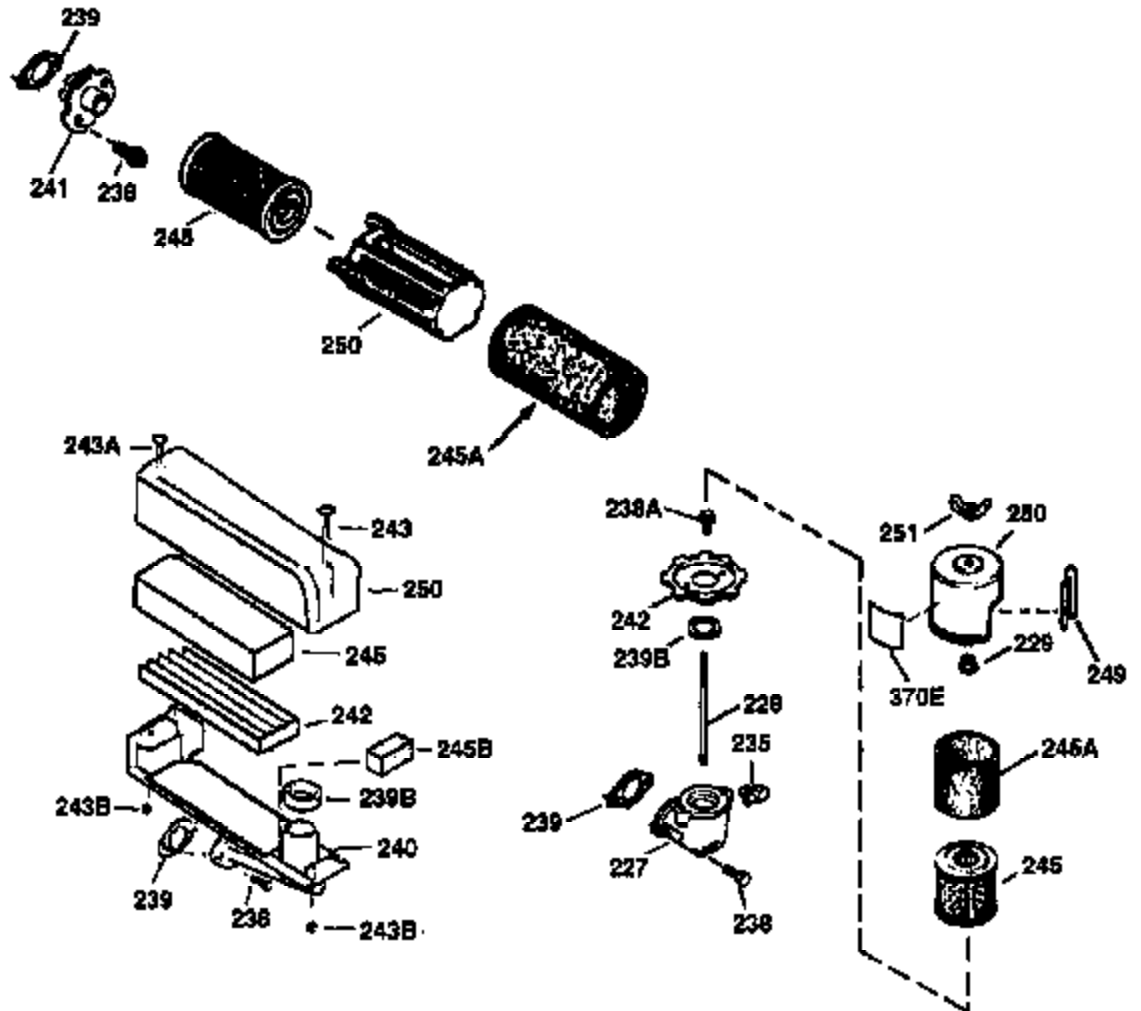

ILLUSTRATION SHOWS TYPICAL PARTS ONLY. ORDER BY PART NUMBER. PARTS NOT LISTED ARE SUPPLIED BY OEM.

VIEW 3 OF 3

Ref #	Part Number	Qty	Description
12A	36558	1	Breather Cover & Tube (Incl. 12B)
90	611213	1	Flywheel
238	650932	2	Screw, 10-32 x 49/64"
239	34338	1	* Air Cleaner Gasket
241	35797	1	Air Cleaner Collar
245	35066	1	Air Cleaner Filter
250	35986	1	Air Cleaner Cover
275	36473	1	Muffler (Incl. 277)
277	650988	2	Screw, 1/4-20 x 2-5/16"
416	36085	1	Spark Arrestor Kit (Incl. 417)(Optional)
417	650760	1	Screw, 8-32 x 3/8" (Optional)