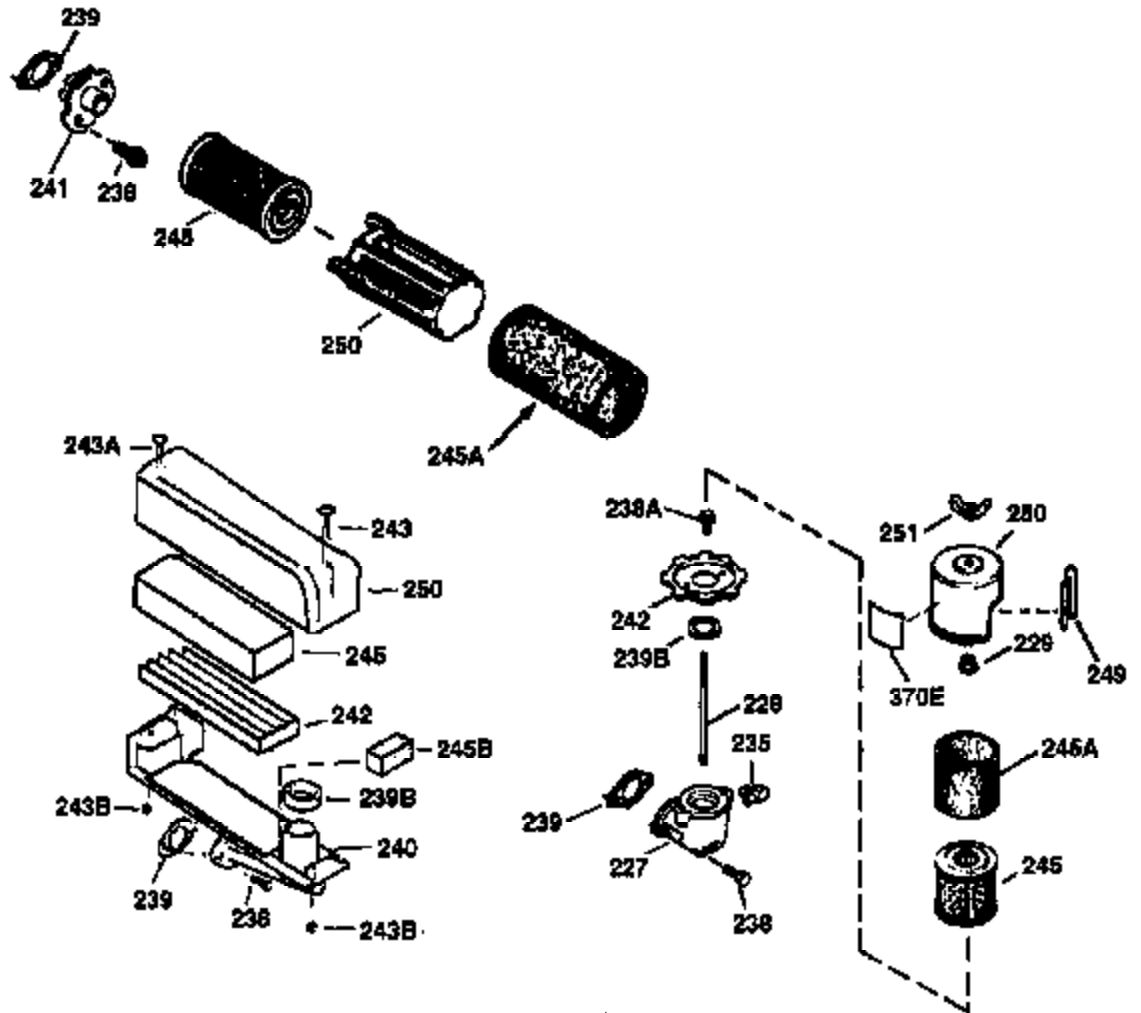

ILLUSTRATION SHOWS TYPICAL PARTS ONLY. ORDER BY PART NUMBER. PARTS NOT LISTED ARE SUPPLIED BY OEM.

VIEW 3 OF 3

Ref #	Part Number	Qty	Description
90	611112	1	Flywheel
238	650932	2	Screw, 10-32 x 49/64"
239	34338	1	* Air Cleaner Gasket
241	35797	1	Air Cleaner Collar
245	35066	1	Air Cleaner Filter
250	35065	1	Air Cleaner Cover
275	36473	1	Muffler (Incl. 277)
277	650988	2	Screw, 1/4-20 x 2-5/16"
416	36085	1	Spark Arrestor Kit (Incl. 417)(Optional)
417	650760	1	Screw, 8-32 x 3/8" (Optional)