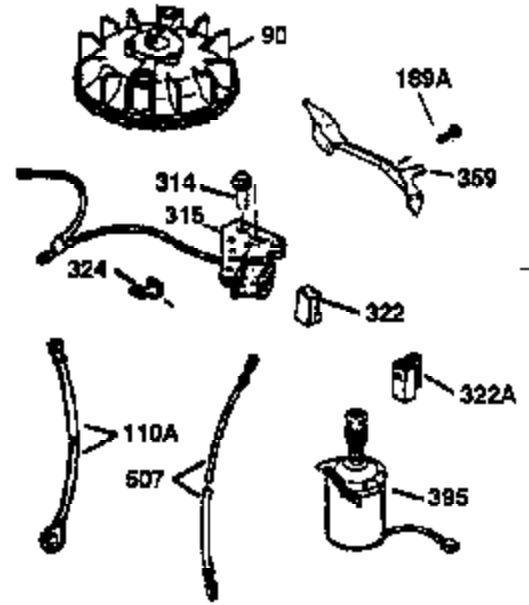

ILLUSTRATION SHOWS TYPICAL PARTS ONLY. ORDER BY PART NUMBER. PARTS NOT LISTED ARE SUPPLIED BY OEM.

VIEW 3 OF 3

Ref #	Part Number	Qty	Description
90	611112	1	Flywheel
238	650932	2	Screw, 10-32 x 49/64"
239	34338	1	* Air Cleaner Gasket
241	35797	1	Air Cleaner Collar
245	35066	1	Air Cleaner Filter
250	35065	1	Air Cleaner Cover
275	36473	1	Muffler (Incl. 277)
277	650988	2	Screw, 1/4-20 x 2-5/16"
416	36085	1	Spark Arrestor Kit (Incl. 417)(Optional)
417	650760	1	Screw, 8-32 x 3/8" (Optional)