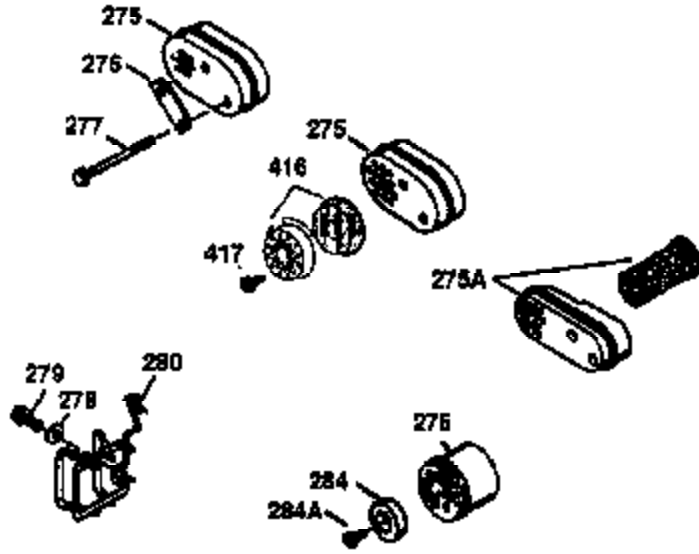

ILLUSTRATION SHOWS TYPICAL PARTS ONLY. ORDER BY PART NUMBER. PARTS NOT LISTED ARE SUPPLIED BY OEM.

VIEW 3 OF 3

Ref #	Part Number	Qty	Description
90	611112	1	Flywheel
238	650932	2	Screw, 10-32 x 49/64"
239	34338	1	* Air Cleaner Gasket
241	35797	1	Air Cleaner Collar
245	35066	1	Air Cleaner Filter
250	35065	1	Air Cleaner Cover
275	36473	1	Muffler (Incl. 277)
277	650988	2	Screw, 1/4-20 x 2-5/16"
416	36085	1	Spark Arrestor Kit (Incl. 417)(Optional)
417	650760	1	Screw, 8-32 x 3/8" (Optional)