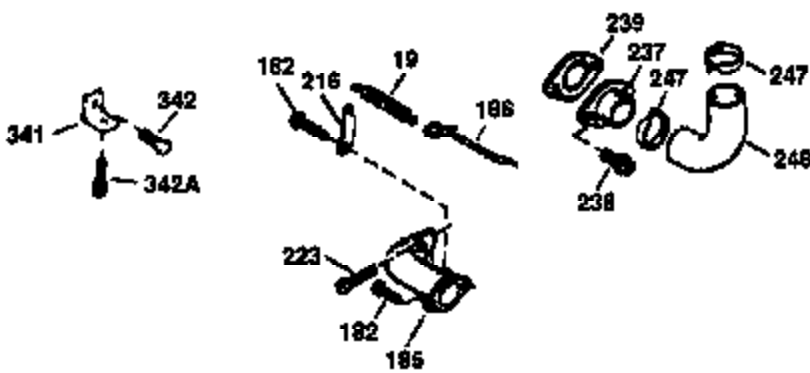

ILLUSTRATION SHOWS TYPICAL PARTS ONLY. ORDER BY PART NUMBER. PARTS NOT LISTED ARE SUPPLIED BY OEM.

VIEW 2 OF 3

Ref #	Part Number	Qty	Description
19	31361	1	Extension Spring
69	35261	1	* Mounting Flange Gasket
70	34311D	1	Mounting Flange (Incl. 72 thru 83)
72	30572	1	Oil Drain Plug
73	28833	1	Drain Plug Gasket
75	27897	1	Oil Seal
86	650488	6	Screw, 1/4-20 x 1-1/4"
182	6201	2	Screw, 1/4-28 x 7/8"
185	31384A	1	Intake Pipe (Incl. 224)
186	34358	1	Governor Link
223	650451	2	Screw, 1/4-20 x 1"
238	650932	2	Screw, 10-32 x 49/64"
239	34338	1	* Air Cleaner Gasket
245	35066	1	Air Cleaner Filter
250	35065	1	Air Cleaner Cover
287	650926	2	Screw, 8-32 x 21/64"
298	28763	3	Screw, 10-32 x 35/64"
300	34369B	1	Fuel Tank (Incl. 292 & 301)
301	35355	1	Fuel Cap
390	590694	1	Rewind Starter (NOTE: This engine could have been built with 590686 starter. Refer to the design of the air intake louvers for part identification. Individual starter parts do not interchange.)