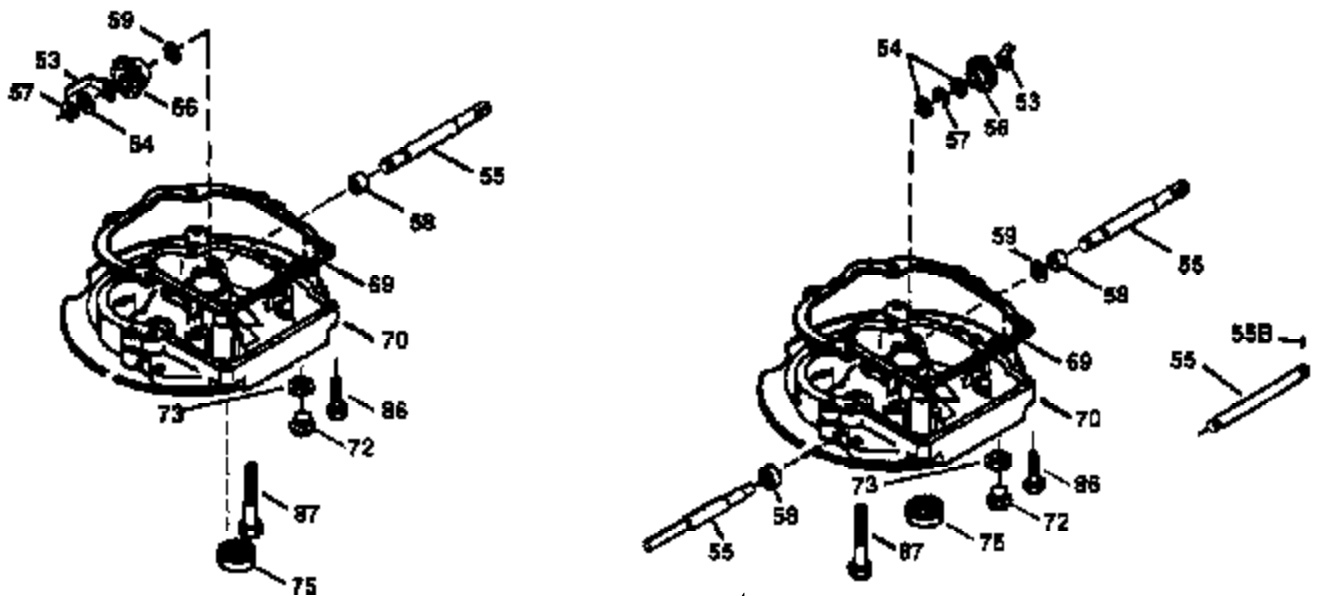

ILLUSTRATION SHOWS TYPICAL PARTS ONLY. ORDER BY PART NUMBER. PARTS NOT LISTED ARE SUPPLIED BY OEM.

VIEW 2 OF 3

Ref #	Part Number	Qty	Description
19	31361	1	Extension Spring
69	35261	1	* Mounting Flange Gasket
70	34311D	1	Mounting Flange (Incl. 72 thru 83)
72	30572	1	Oil Drain Plug
73	28833	1	Drain Plug Gasket
75	27897	1	Oil Seal
86	650488	6	Screw, 1/4-20 x 1-1/4"
182	6201	2	Screw, 1/4-28 x 7/8"
185	31384A	1	Intake Pipe (Incl. 224)
186	34358	1	Governor Link
223	650451	2	Screw, 1/4-20 x 1"
238	650932	2	Screw, 10-32 x 49/64"
239	34338	1	* Air Cleaner Gasket
245	35066	1	Air Cleaner Filter
250	35065	1	Air Cleaner Cover
287	650926	2	Screw, 8-32 x 21/64"
298	28763	3	Screw, 10-32 x 35/64"
300	34369B	1	Fuel Tank (Incl. 292 & 301)
301	35355	1	Fuel Cap
390	590694	1	Rewind Starter (NOTE: This engine could have been built with 590686 starter. Refer to the design of the air intake louvers for part identification. Individual starter parts do not interchange.)