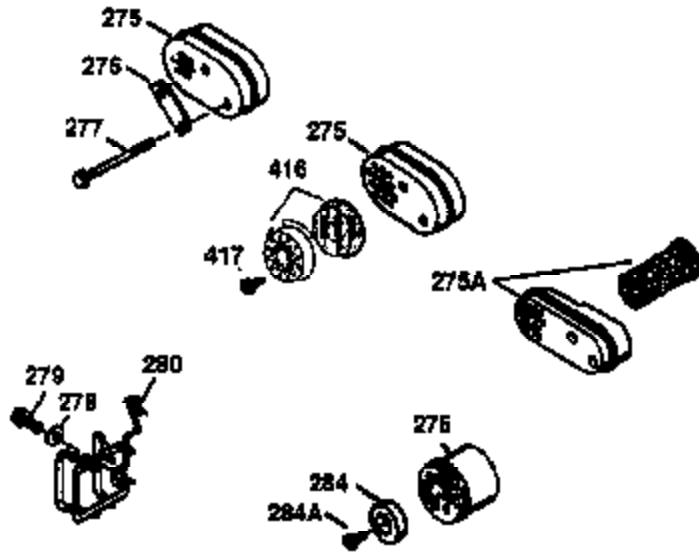

ILLUSTRATION SHOWS TYPICAL PARTS ONLY. ORDER BY PART NUMBER. PARTS NOT LISTED ARE SUPPLIED BY OEM.

VIEW 3 OF 3

Ref #	Part Number	Qty	Description
90	611112	1	Flywheel
238	650932	2	Screw, 10-32 x 49/64"
239	34338	1	* Air Cleaner Gasket
241	35797	1	Air Cleaner Collar
245	35066	1	Air Cleaner Filter
250	35065	1	Air Cleaner Cover
275	36473	1	Muffler (Incl. 277)
277	650988	2	Screw, 1/4-20 x 2-5/16"
416	36085	1	Spark Arrestor Kit (Incl. 417)(Optional)
417	650760	1	Screw, 8-32 x 3/8" (Optional)