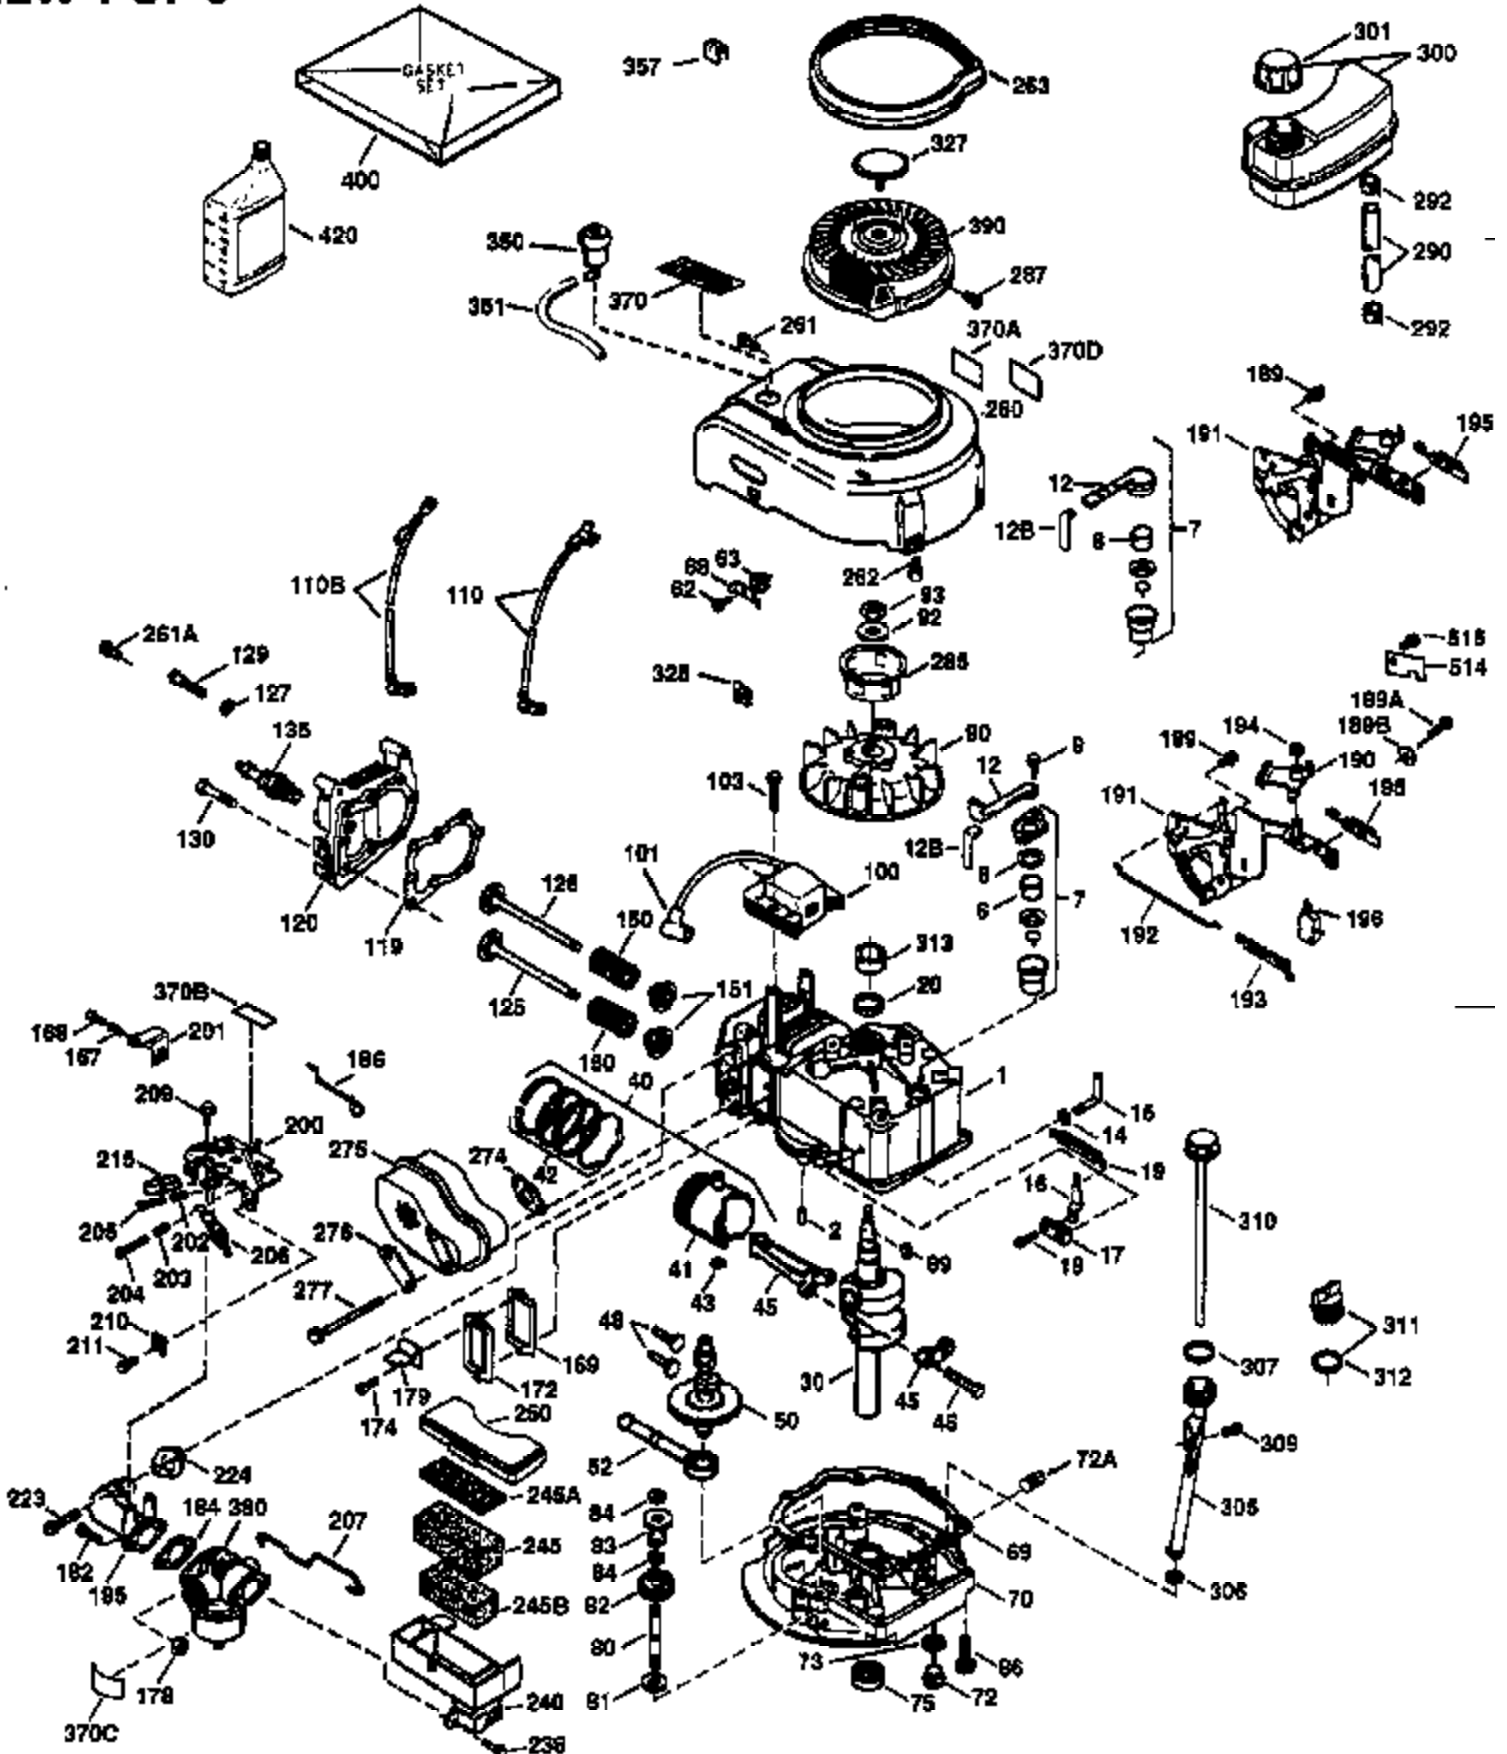

ILLUSTRATION SHOWS TYPICAL PARTS ONLY. ORDER BY PART NUMBER. PARTS NOT LISTED ARE SUPPLIED BY OEM.

VIEW 1 OF 3

Engine Parts List #1

Ref #	Part Number	Qty	Description
	1 36478A	1	Cylinder (Incl. 2,7,20 & 125)
	2 26727	2	Dowel Pin
	6 33734	1	Breather Element
	7 36557	1	Breather Body Ass'y. (Incl. 6 & 12)
	12 36558	1	Breather Cover & Tube (Incl. 12B)
	12B 34695	1	Breather Tube Elbow
	14 28277	1	Washer
	15 30589	1	Governor Rod
	16 31383A	1	Governor Lever
	17 31335	1	Governor Lever Clamp
	18 650548	1	Screw, 8-32 x 5/16"
	19 31361	1	Extension Spring
	20 32600	1	Oil Seal
	30 35996	1	Crankshaft
	40 36073	1	Piston, Pin & Ring Set (Std.)
	40 36074	1	Piston, Pin & Ring Set (.010" OS)
	40 36075	1	Piston, Pin & Ring Set (.020" OS)
	41 36070	1	Piston & Pin Ass'y. (Std.) (Incl. 43)
	41 36071	1	Piston & Pin Ass'y. (.010" OS) (Incl. 43)
	41 36072	1	Piston & Pin Ass'y. (.020" OS) (Incl. 43)
	42 36076	1	Ring Set (Std.)
	42 36077	1	Ring Set (.010" OS)
	42 36078	1	Ring Set (.020" OS)
	43 20381	2	Piston Pin Retaining Ring
	45 30963B	1	Connecting Rod (Incl. 46)
	46 32610A	2	Connecting Rod Bolt
	48 27241	2	Valve Lifter
	50 35992	1	Camshaft (MCR)
	52 29914	1	Oil Pump Ass'y.
	69 35261	1	* Mounting Flange Gasket
	70 34311D	1	Mounting Flange (Incl. 72 thru 83)
	72 30572	1	Oil Drain Plug
	73 28833	1	Drain Plug Gasket
	75 27897	1	Oil Seal
	80 30574A	1	Governor Shaft
	81 30590A	1	Washer
	82 30591	1	Governor Gear Ass'y. (Incl. 81)
	83 30588A	1	Governor Spool
	86 650488	6	Screw, 1/4-20 x 1-1/4"
	89 611004	1	Flywheel Key
	90 611112	1	Flywheel
	92 650815	1	Belleville Washer
	93 650816	1	Flywheel Nut
	100 34443A	1	Solid State Ignition
	101 610118	1	Spark Plug Cover
	103 650814	2	Screw, Torx T-15, 10-24 x 1"
	110 34961	1	Ground Wire
	119 36477	1	* Cylinder Head Gasket
	120 36476	1	Cylinder Head
	125 36471	1	Exhaust Valve (Std.) (Incl. 151)
	125 36472	1	Exhaust Valve (1/32" OS) (Incl. 151)
	126 29314B	1	Intake Valve (Std.) (Incl. 151)
	126 29315C	1	Intake Valve (1/32" OS) (Incl. 151)
	130 6021A	8	Screw, 5/16-18 x 1-1/2"
	135 35395	1	Resistor Spark Plug (RJ19LM)
	150 35991	2	Valve Spring
	151 31673	2	Valve Spring Cap
	169 27234A	1	* Valve Cover Gasket