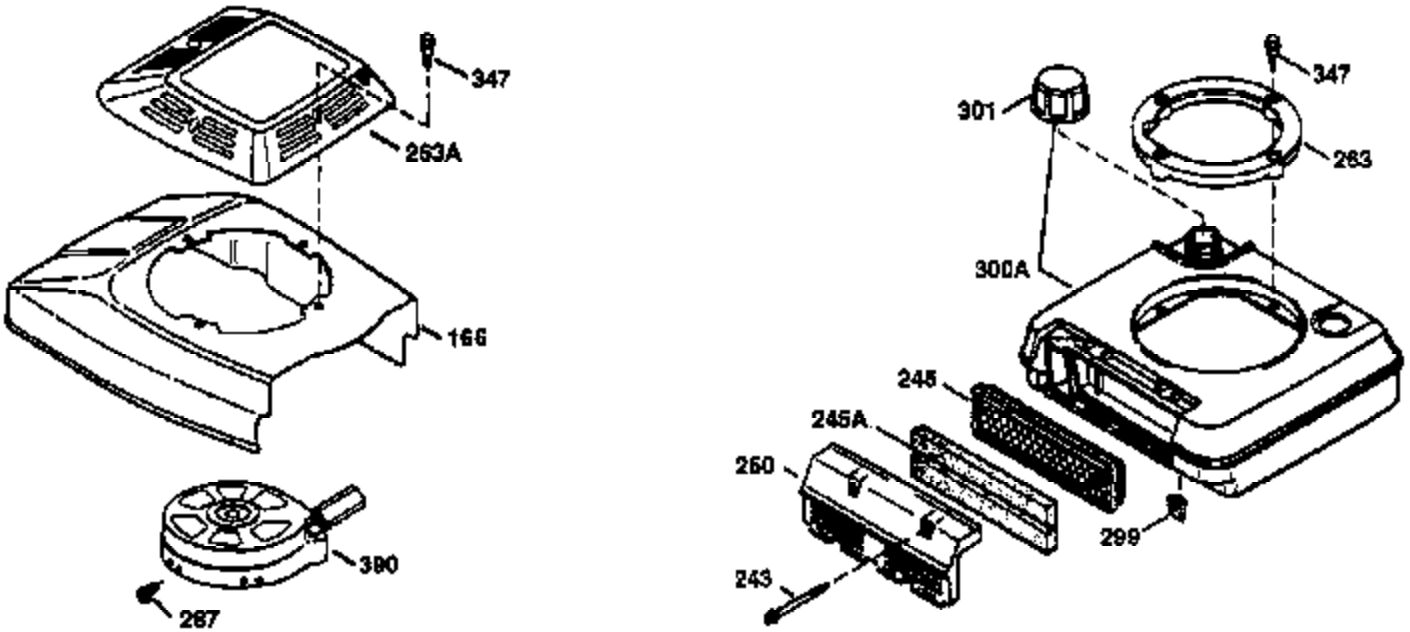

ILLUSTRATION SHOWS TYPICAL PARTS ONLY. ORDER BY PART NUMBER. PARTS NOT LISTED ARE SUPPLIED BY OEM.

VIEW 2 OF 3

Ref #	Part Number	Qty	Description
19	31361	1	Extension Spring
69	35261	1	* Mounting Flange Gasket
70	34311D	1	Mounting Flange (Incl. 72 thru 83)
72	30572	1	Oil Drain Plug
73	28833	1	Drain Plug Gasket
75	27897	1	Oil Seal
86	650488	6	Screw, 1/4-20 x 1-1/4"
182	6201	2	Screw, 1/4-28 x 7/8"
185	31384A	1	Intake Pipe (Incl. 224)
186	34358	1	Governor Link
223	650451	2	Screw, 1/4-20 x 1"
238	650932	2	Screw, 10-32 x 49/64"
239	34338	1	* Air Cleaner Gasket
245	35066	1	Air Cleaner Filter
250	35065	1	Air Cleaner Cover
287	650926	2	Screw, 8-32 x 21/64"
298	28763	3	Screw, 10-32 x 35/64"
300	34369B	1	Fuel Tank (Incl. 292 & 301)
301	35355	1	Fuel Cap
390	590694	1	Rewind Starter (NOTE: This engine could have been built with 590686 starter. Refer to the design of the air intake louvers for part identification. Individual starter parts do not interchange.)