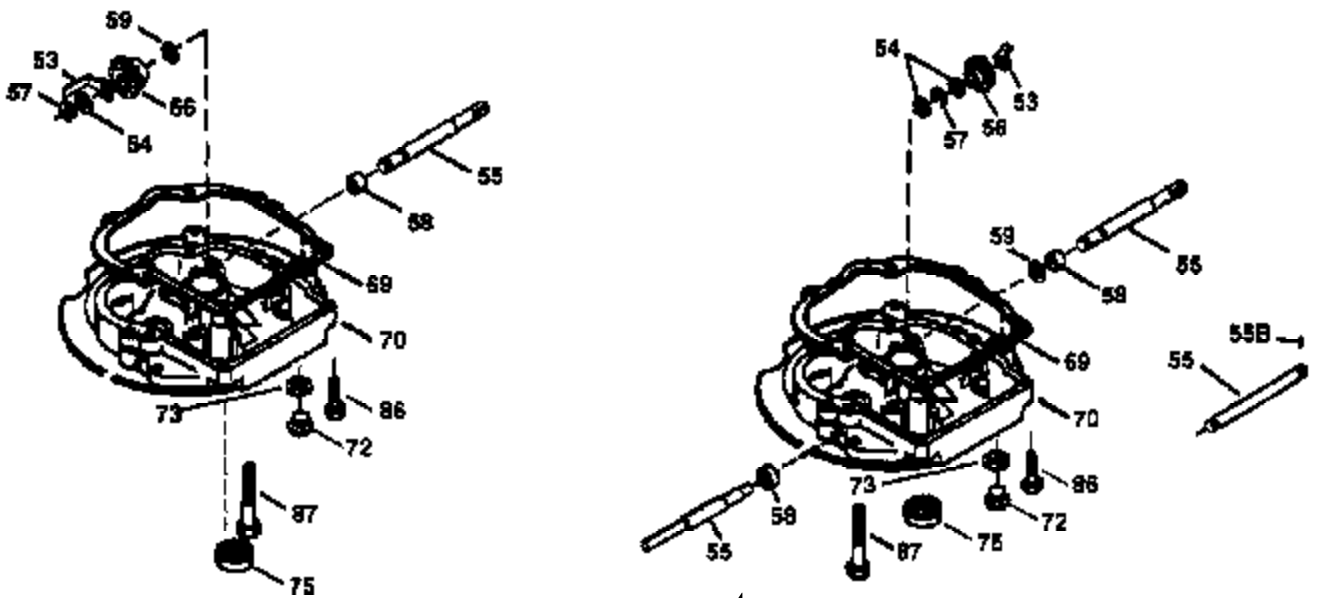

ILLUSTRATION SHOWS TYPICAL PARTS ONLY. ORDER BY PART NUMBER. PARTS NOT LISTED ARE SUPPLIED BY OEM.

VIEW 2 OF 3

Ref #	Part Number	Qty	Description
12A	36558	1	Breather Cover & Tube (Incl. 12B)
19	31361	1	Extension Spring
69	35261	1	* Mounting Flange Gasket
70	34311D	1	Mounting Flange (Incl. 72 thru 83)
72	36083	1	Oil Drain Plug
75	27897	1	Oil Seal
86	650488	6	Screw, 1/4-20 x 1-1/4"
182	6201	2	Screw, 1/4-28 x 7/8"
185	36544	1	Intake Pipe
186	34337	1	Governor Link
223	650451	2	Screw, 1/4-20 x 1"
238	650932	2	Screw, 10-32 x 49/64"
239	34338	1	* Air Cleaner Gasket
245	35066	1	Air Cleaner Filter
250	35986	1	Air Cleaner Cover
287	650926	2	Screw, 8-32 x 21/64"
300	35586	1	Fuel Tank (Incl. 292 & 301)
301	35355	1	Fuel Cap
390	590702	1	Rewind Starter (NOTE: This engine could have been built with 590739 starter. Refer to the design of the rope pulley strength ribs for part identification. Individual starter parts do not interchange. Refer to service bulletin 116).