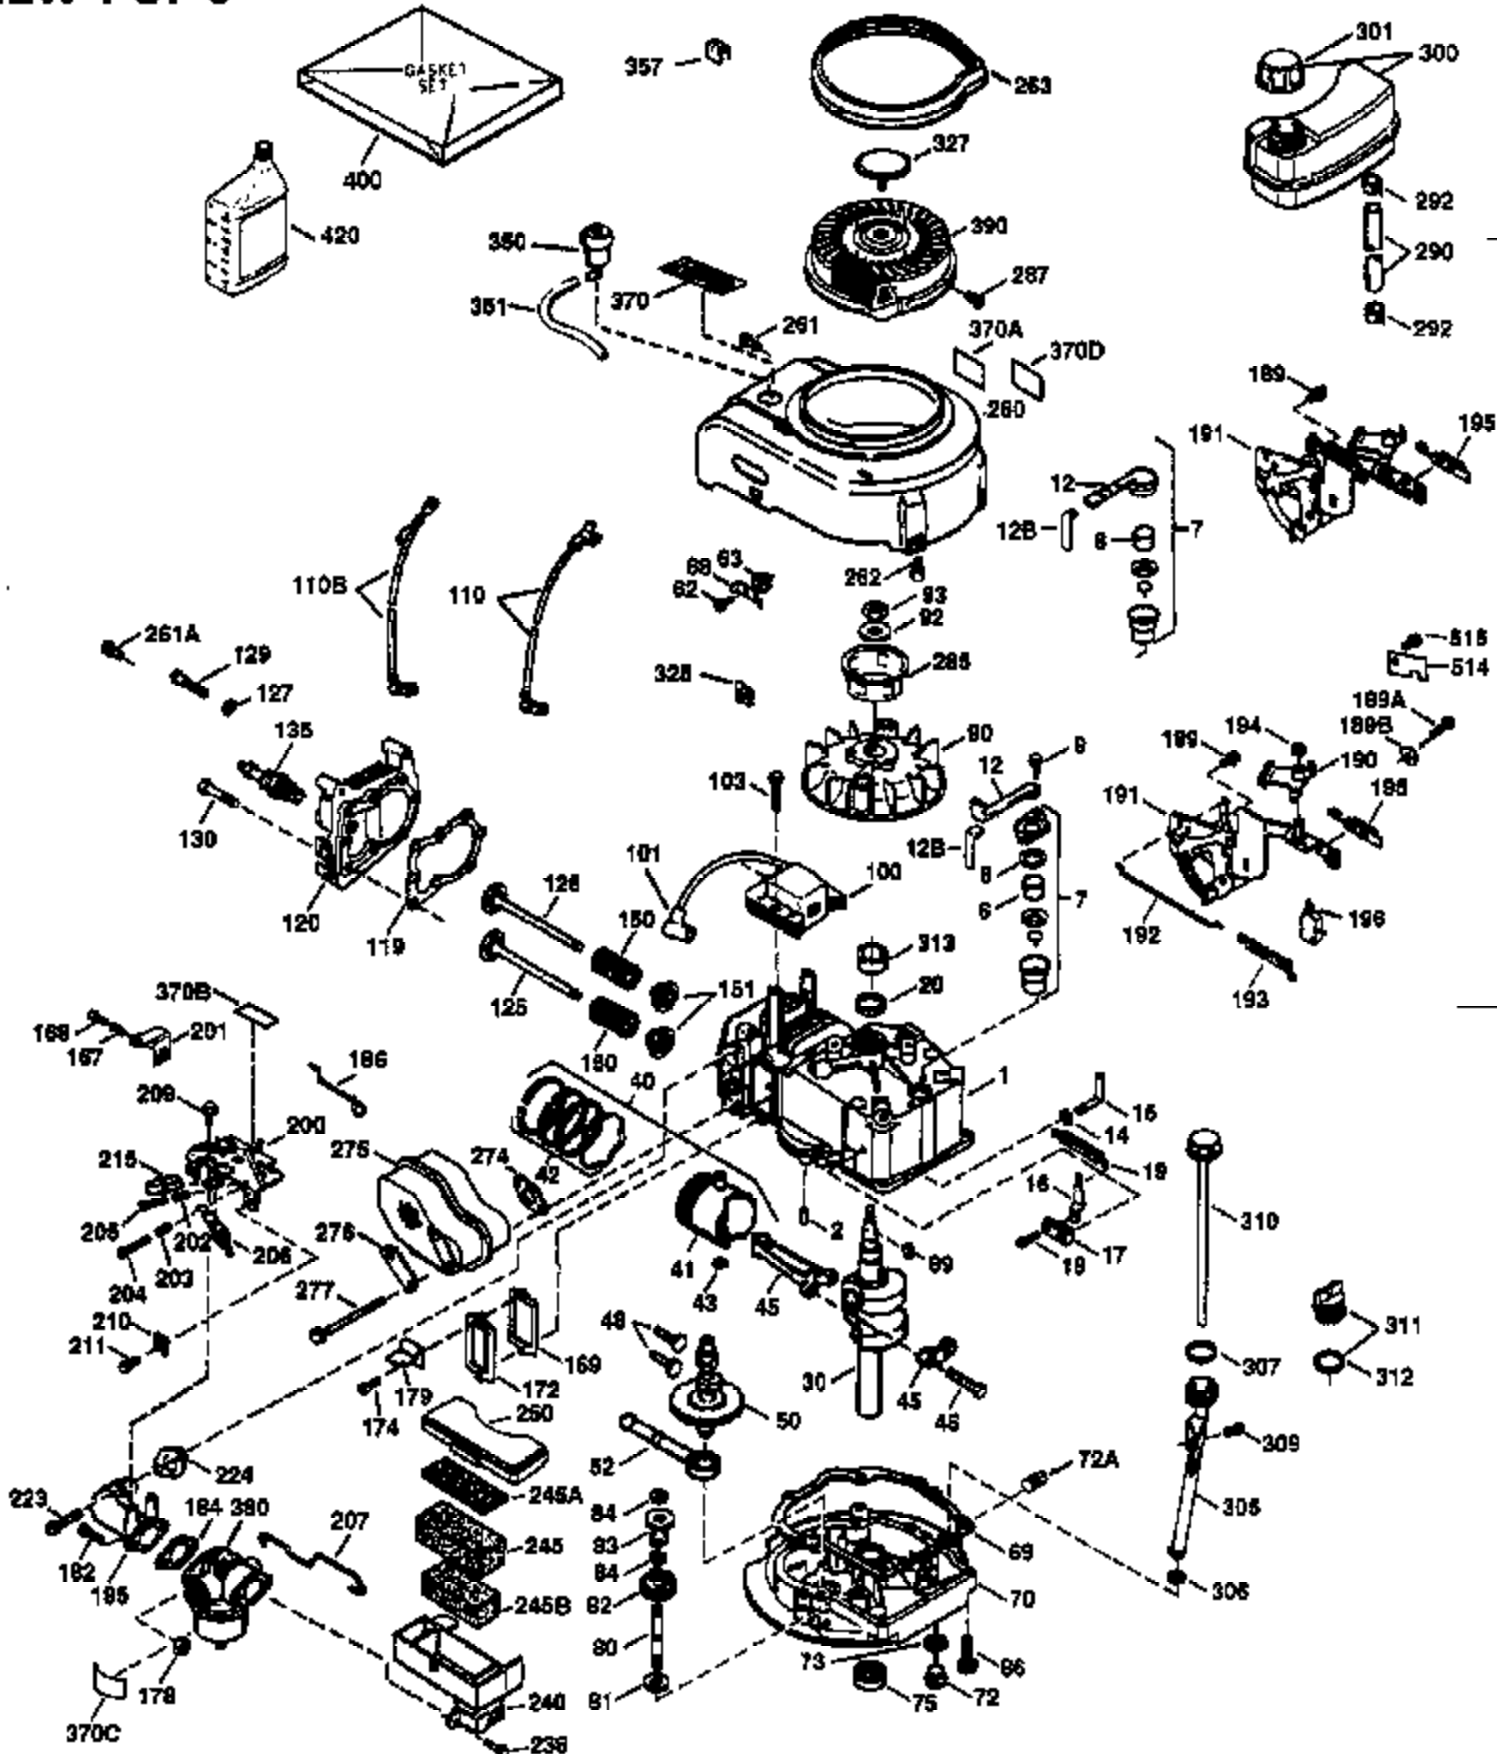

ILLUSTRATION SHOWS TYPICAL PARTS ONLY. ORDER BY PART NUMBER. PARTS NOT LISTED ARE SUPPLIED BY OEM.

VIEW 1 OF 3

Engine Parts List #1

Ref #	Part Number	Qty	Description
1	36478A	1	Cylinder (Incl. 2,7,20 & 125)
2	26727	2	Dowel Pin
6	33734	1	Breather Element
7	36557	1	Breather Ass'y. (Incl. 6 & 12A)
12A	36558	1	Breather Cover & Tube (Incl. 12B)
12B	34695	1	Breather Tube Elbow
14	28277	1	Washer
15	30589	1	Governor Rod
16	32651	1	Governor Lever
17	31335	1	Governor Lever Clamp
18	651018	1	Screw, Torx T-15, 8-32 x 19/64"
19	31361	1	Extension Spring
20	32600	1	Oil Seal
30	36215A	1	Crankshaft
40	36073	1	Piston, Pin & Ring Set (Std.)
40	36074	1	Piston, Pin & Ring Set (.010" OS)
40	36075	1	Piston, Pin & Ring Set (.020" OS)
41	36070	1	Piston & Pin Ass'y. (Std.) (Incl. 43)
41	36071	1	Piston & Pin Ass'y. (.010" OS) (Incl. 43)
41	36072	1	Piston & Pin Ass'y. (.020" OS) (Incl. 43)
42	36076	1	Ring Set (Std.)
42	36077	1	Ring Set (.010" OS)
42	36078	1	Ring Set (.020" OS)
43	20381	2	Piston Pin Retaining Ring
45	30963B	1	Connecting Rod (Incl. 46)
46	32610A	2	Connecting Rod Bolt
48	27241	2	Valve Lifter
50	35992	1	Camshaft (MCR)
52	29914	1	Oil Pump Ass'y.
69	35261	1	* Mounting Flange Gasket
70	34311D	1	Mounting Flange (Incl. 72 thru 83)
72	36083	1	Oil Drain Plug
75	27897	1	Oil Seal
80	30574A	1	Governor Shaft
81	30590A	1	Washer
82	30591	1	Governor Gear Ass'y. (Incl. 81)
83	30588A	1	Governor Spool
86	650488	6	Screw, 1/4-20 x 1-1/4"
89	611004	1	Flywheel Key
90	611112	1	Flywheel
92	650815	1	Belleville Washer
93	650816	1	Flywheel Nut
100	34443A	1	Solid State Ignition
101	610118	1	Spark Plug Cover
103	651007	2	Screw, Torx T-15, 10-24 x 15/16"
110	34961	1	Ground Wire
119	36477	1	* Cylinder Head Gasket
120	36476	1	Cylinder Head
125	36471	1	Exhaust Valve (Std.) (Incl. 151)
125	36472	1	Exhaust Valve (1/32" OS) (Incl. 151)
126	29314B	1	Intake Valve (Std.) (Incl. 151)
126	29315C	1	Intake Valve (1/32" OS) (Incl. 151)
130	6021A	8	Screw, 5/16-18 x 1-1/2"
135	35395	1	Resistor Spark Plug (RJ19LM)
150	35991	2	Valve Spring
151	31673	2	Valve Spring Cap
169	27234A	1	* Valve Cover Gasket
172	32755	1	Valve Cover