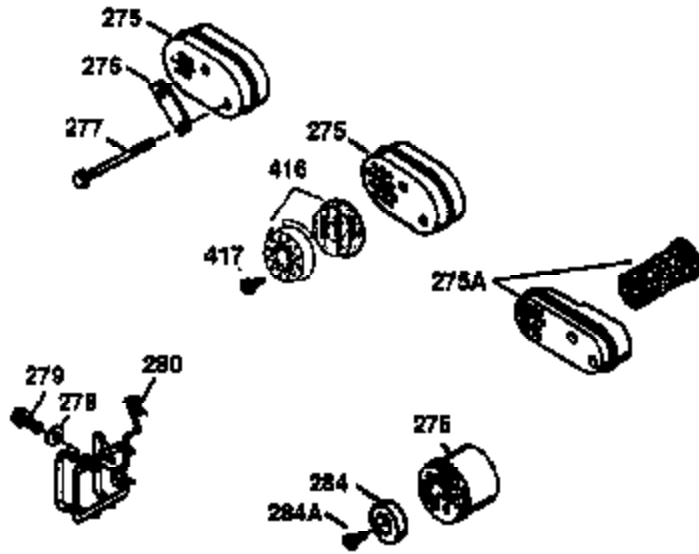

ILLUSTRATION SHOWS TYPICAL PARTS ONLY. ORDER BY PART NUMBER. PARTS NOT LISTED ARE SUPPLIED BY OEM.

VIEW 3 OF 3

Ref #	Part Number	Qty	Description
90	611112	1	Flywheel
238	650806	2	Screw, 10-32 x 5/8"
239	34338	1	* Air Cleaner Gasket
240	34858	1	Air Cleaner Body
245	34340	1	Air Cleaner Filter
250	34341B	1	Air Cleaner Cover
275	36473	1	Muffler (Incl. 277)
277	650988	2	Screw, 1/4-20 x 2-5/16"