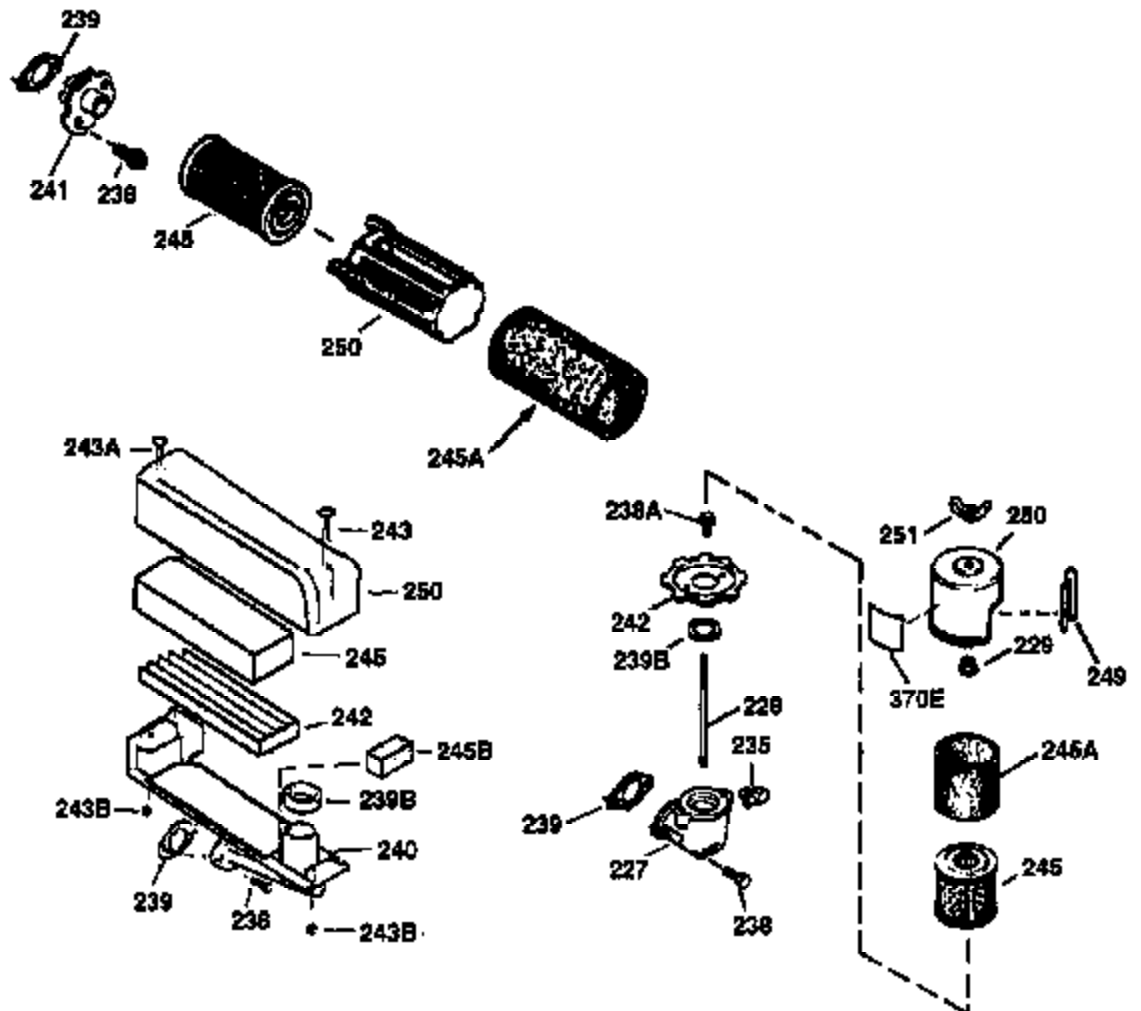

ILLUSTRATION SHOWS TYPICAL PARTS ONLY. ORDER BY PART NUMBER. PARTS NOT LISTED ARE SUPPLIED BY OEM.

VIEW 3 OF 3

Ref #	Part Number	Qty	Description
90	611112	1	Flywheel
238	650806	2	Screw, 10-32 x 5/8"
239	34338	1	* Air Cleaner Gasket
240	34858	1	Air Cleaner Body
245	34340	1	Air Cleaner Filter
250	34341B	1	Air Cleaner Cover
275	36473	1	Muffler (Incl. 277)
277	650988	2	Screw, 1/4-20 x 2-5/16"