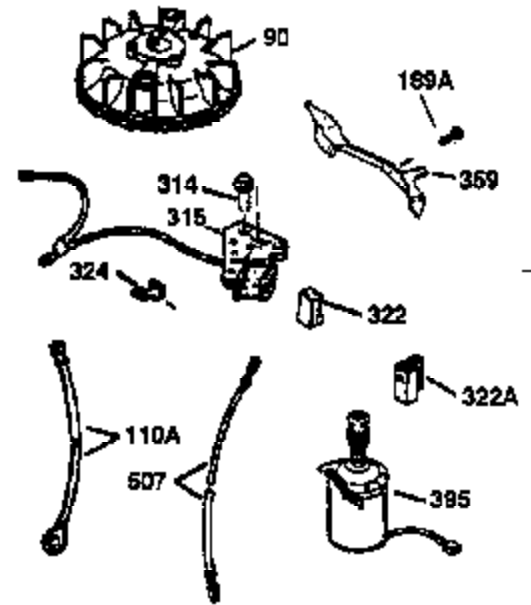

ILLUSTRATION SHOWS TYPICAL PARTS ONLY. ORDER BY PART NUMBER. PARTS NOT LISTED ARE SUPPLIED BY OEM.

VIEW 3 OF 3

Ref #	Part Number	Qty	Description
90	611112	1	Flywheel
238	650806	2	Screw, 10-32 x 5/8"
239	34338	1	* Air Cleaner Gasket
240	34858	1	Air Cleaner Body
245	34340	1	Air Cleaner Filter
250	34341B	1	Air Cleaner Cover
275	36473	1	Muffler (Incl. 277)
277	650988	2	Screw, 1/4-20 x 2-5/16"