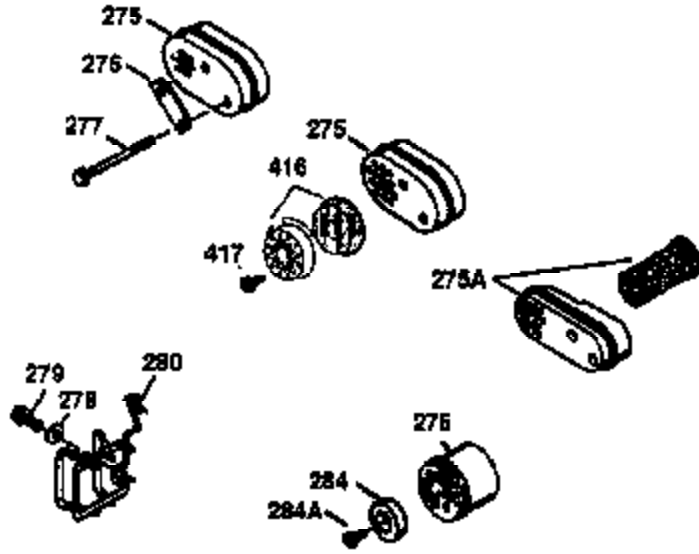

ILLUSTRATION SHOWS TYPICAL PARTS ONLY. ORDER BY PART NUMBER. PARTS NOT LISTED ARE SUPPLIED BY OEM.

VIEW 3 OF 3

Ref #	Part Number	Qty	Description
90	611112	1	Flywheel
238	650806	2	Screw, 10-32 x 5/8"
239	34338	1	* Air Cleaner Gasket
240	34858	1	Air Cleaner Body
245	34340	1	Air Cleaner Filter
250	36213	1	Air Cleaner Cover
275	35708	1	Muffler (Incl. 277)
277	650795	2	Screw, 1/4-20 x 2-1/4"