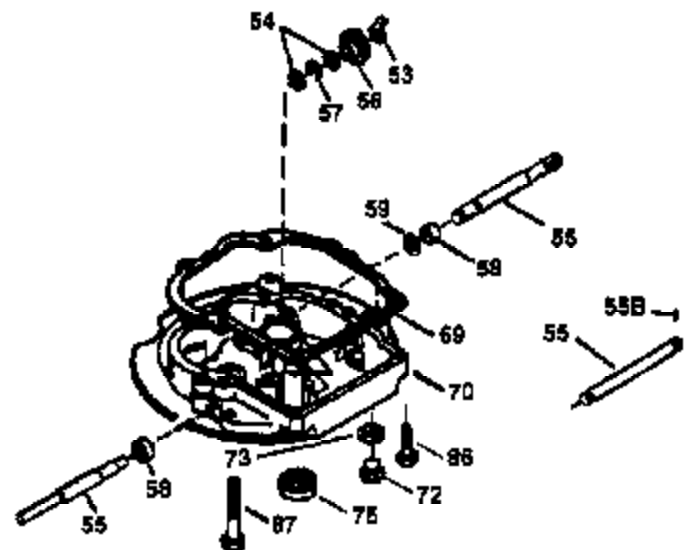

ILLUSTRATION SHOWS TYPICAL PARTS ONLY. ORDER BY PART NUMBER. PARTS NOT LISTED ARE SUPPLIED BY OEM.

VIEW 2 OF 3

Ref #	Part Number	Qty	Description
19	35998	1	Extension Spring
69	35261	1	* Mounting Flange Gasket
70	34311D	1	Mounting Flange (Incl. 72 thru 83)
72	36083	1	Oil Drain Plug
75	27897	1	Oil Seal
86	650488	6	Screw, 1/4-20 x 1-1/4"
182	6201	2	Screw, 1/4-28 x 7/8"
185	31384A	1	Intake Pipe (Incl. 224)
186	36255	1	Governor Link
223	650451	2	Screw, 1/4-20 x 1"
238	650806	2	Screw, 10-32 x 5/8"
239	34338	1	* Air Cleaner Gasket
245	34340	1	Air Cleaner Filter
250	36213	1	Air Cleaner Cover
263	36214	1	Trim Ring
287	650926	2	Screw, 8-32 x 21/64"
300	35586	1	Fuel Tank (Incl. 292 & 301)
301	35355	1	Fuel Cap
390	590686	1	Rewind Starter