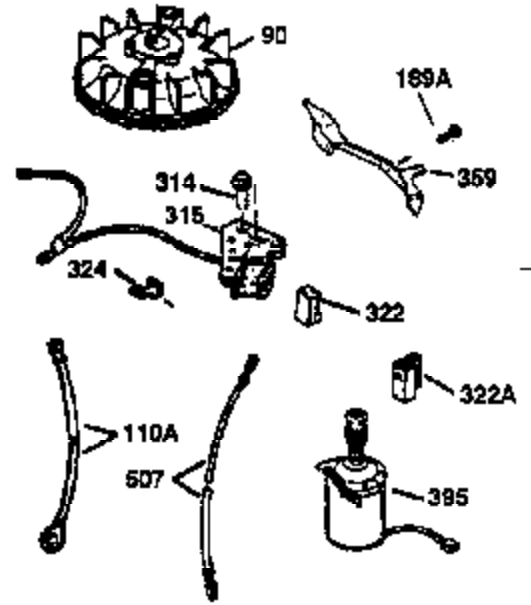

ILLUSTRATION SHOWS TYPICAL PARTS ONLY. ORDER BY PART NUMBER. PARTS NOT LISTED ARE SUPPLIED BY OEM.

VIEW 3 OF 3

Ref #	Part Number	Qty	Description
90	611112	1	Flywheel
238	650806	2	Screw, 10-32 x 5/8"
239	34338	1	* Air Cleaner Gasket
240	34858	1	Air Cleaner Body
245	34340	1	Air Cleaner Filter
250	36213	1	Air Cleaner Cover
275	35708	1	Muffler (Incl. 277)
277	650795	2	Screw, 1/4-20 x 2-1/4"