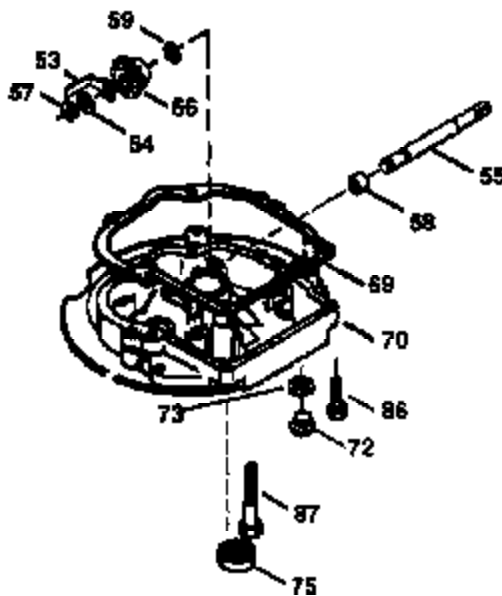

ILLUSTRATION SHOWS TYPICAL PARTS ONLY. ORDER BY PART NUMBER. PARTS NOT LISTED ARE SUPPLIED BY OEM.

VIEW 2 OF 3

Ref #	Part Number	Qty	Description
19	35998	1	Extension Spring
69	35261	1	* Mounting Flange Gasket
70	34311D	1	Mounting Flange (Incl. 72 thru 83)
72	36083	1	Oil Drain Plug
75	27897	1	Oil Seal
86	650488	6	Screw, 1/4-20 x 1-1/4"
182	6201	2	Screw, 1/4-28 x 7/8"
185	31384A	1	Intake Pipe (Incl. 224)
186	36255	1	Governor Link
223	650451	2	Screw, 1/4-20 x 1"
238	650806	2	Screw, 10-32 x 5/8"
239	34338	1	* Air Cleaner Gasket
245	34340	1	Air Cleaner Filter
250	36213	1	Air Cleaner Cover
263	36214	1	Trim Ring
287	650926	2	Screw, 8-32 x 21/64"
300	35586	1	Fuel Tank (Incl. 292 & 301)
301	35355	1	Fuel Cap
390	590686	1	Rewind Starter