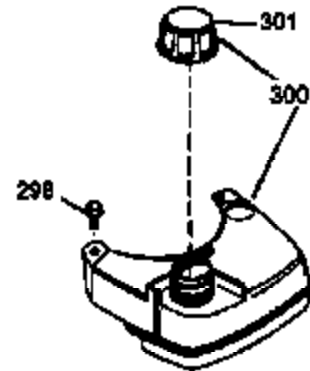

ILLUSTRATION SHOWS TYPICAL PARTS ONLY. ORDER BY PART NUMBER. PARTS NOT LISTED ARE SUPPLIED BY OEM.

VIEW 2 OF 3

Ref #	Part Number	Qty	Description
19	35998	1	Extension Spring
53	31745	1	Tang Washer
54	31747	1	Washer
55	35218A	1	P.T.O. Shaft
56	33401	1	R.H. Worm Gear
57	33537	1	Retaining Ring
58	31744	1	Oil Seal
69	35261	1	* Mounting Flange Gasket
70	33535C	1	Mounting Flange (Incl. 58,72 thru 83)
72	36083	1	Oil Drain Plug
75	26208	1	Oil Seal
86	650488	5	Screw, 1/4-20 x 1-1/4"
87	650492	1	Screw, 1/4-20 x 2-1/4"
182	6201	2	Screw, 1/4-28 x 7/8"
185	31384A	1	Intake Pipe (Incl. 224)
186	36201	1	Governor Link
223	650451	2	Screw, 1/4-20 x 1"
238	650806	2	Screw, 10-32 x 5/8"
239	34338	1	* Air Cleaner Gasket
245	34340	1	Air Cleaner Filter
250	36213	1	Air Cleaner Cover
263	36214	1	Trim Ring
287	650926	2	Screw, 8-32 x 21/64"
300	35586	1	Fuel Tank (Incl. 292 & 301)
301	35355	1	Fuel Cap
390	590694	1	Rewind Starter (NOTE: This engine could have been built with 590686 starter. Refer to the design of the air intake louvers for part identification. Individual starter parts do not interchange.)