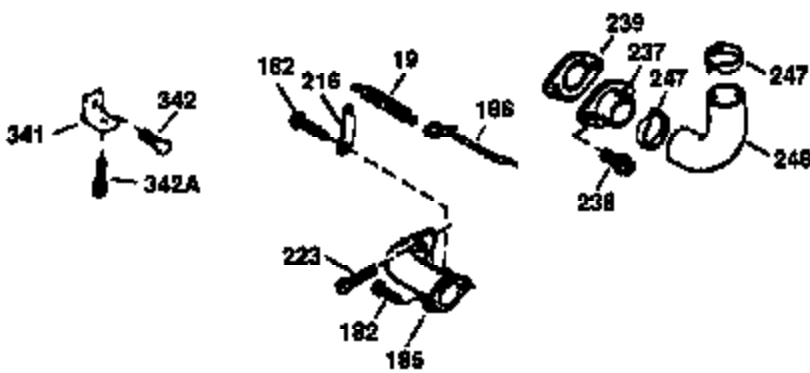

ILLUSTRATION SHOWS TYPICAL PARTS ONLY. ORDER BY PART NUMBER. PARTS NOT LISTED ARE SUPPLIED BY OEM.

VIEW 2 OF 3

Ref #	Part Number	Qty	Description
19	35998	1	Extension Spring
53	31745	1	Tang Washer
55	34647	1	PTO Shaft
56	33401	1	Right Hand Worm Gear
57	33537	1	Retaining Ring
58	31744	1	Oil Seal
59	31747	2	Washer
69	35261	1	* Mounting Flange Gasket
70	33535C	1	Mounting Flange (Incl.58, 72 thru 83)
72	36083	1	Oil Drain Plug
75	26208	1	Oil Seal
86	650488	5	Screw, 1/4-20 x 1-1/4"
87	650492	1	Screw, 1/4-20 x 2-1/4"
182	6201	2	Screw, 1/4-28 x 7/8"
185	31384A	1	Intake Pipe (Incl. 224)
186	36201	1	Governor Link
223	650451	2	Screw, 1/4-20 x 1"
238	650806	2	Screw, 10-32 x 5/8"
239	34338	1	* Air Cleaner Gasket
245	34340	1	Air Cleaner Filter
250	36213	1	Air Cleaner Cover
263	36214	1	Trim Ring
287	650926	2	Screw, 8-32 x 21/64"
300	35586	1	Fuel Tank (Incl. 292 & 301)
301	35355	1	Fuel Cap
390	590686	1	Rewind Starter