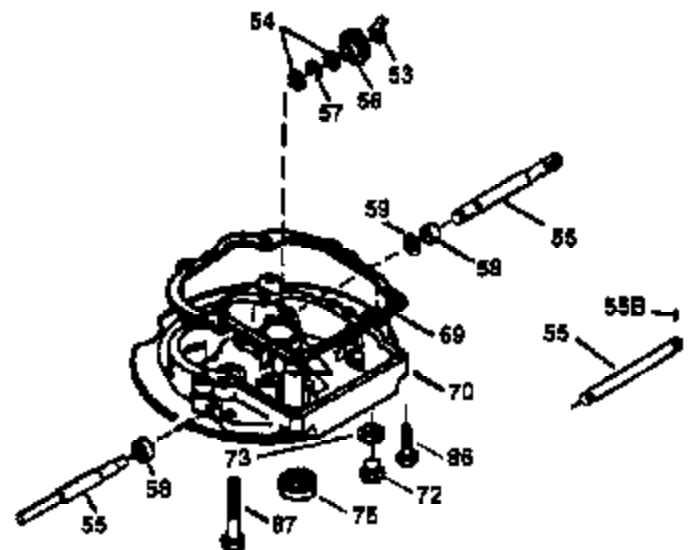

ILLUSTRATION SHOWS TYPICAL PARTS ONLY. ORDER BY PART NUMBER. PARTS NOT LISTED ARE SUPPLIED BY OEM.

VIEW 2 OF 3

Ref #	Part Number	Qty	Description
19	35998	1	Extension Spring
53	31745	1	Tang Washer
55	34647	1	PTO Shaft
56	33401	1	Right Hand Worm Gear
57	33537	1	Retaining Ring
58	31744	1	Oil Seal
59	31747	2	Washer
69	35261	1	* Mounting Flange Gasket
70	33535C	1	Mounting Flange (Incl.58, 72 thru 83)
72	36083	1	Oil Drain Plug
75	26208	1	Oil Seal
86	650488	5	Screw, 1/4-20 x 1-1/4"
87	650492	1	Screw, 1/4-20 x 2-1/4"
182	6201	2	Screw, 1/4-28 x 7/8"
185	31384A	1	Intake Pipe (Incl. 224)
186	36201	1	Governor Link
223	650451	2	Screw, 1/4-20 x 1"
238	650806	2	Screw, 10-32 x 5/8"
239	34338	1	* Air Cleaner Gasket
245	34340	1	Air Cleaner Filter
250	36213	1	Air Cleaner Cover
263	36214	1	Trim Ring
287	650926	2	Screw, 8-32 x 21/64"
300	35586	1	Fuel Tank (Incl. 292 & 301)
301	35355	1	Fuel Cap
390	590686	1	Rewind Starter