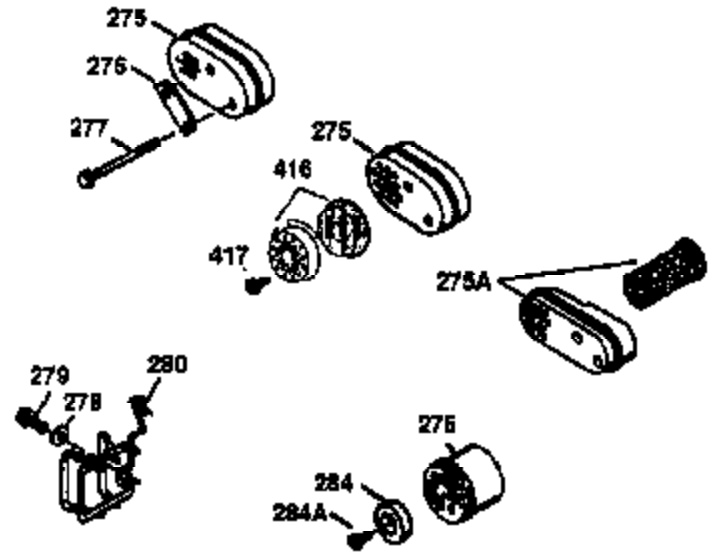

ILLUSTRATION SHOWS TYPICAL PARTS ONLY. ORDER BY PART NUMBER. PARTS NOT LISTED ARE SUPPLIED BY OEM.

VIEW 3 OF 3

Ref #	Part Number	Qty	Description
90	611112	1	Flywheel
238	650806	2	Screw, 10-32 x 5/8"
239	34338	1	* Air Cleaner Gasket
240	34858	1	Air Cleaner Body
245	34340	1	Air Cleaner Filter
250	36213	1	Air Cleaner Cover
275	34613A	1	Muffler
276	33753	1	Locking Plate
277	650795	2	Screw, 1/4-20 x 2-1/4"