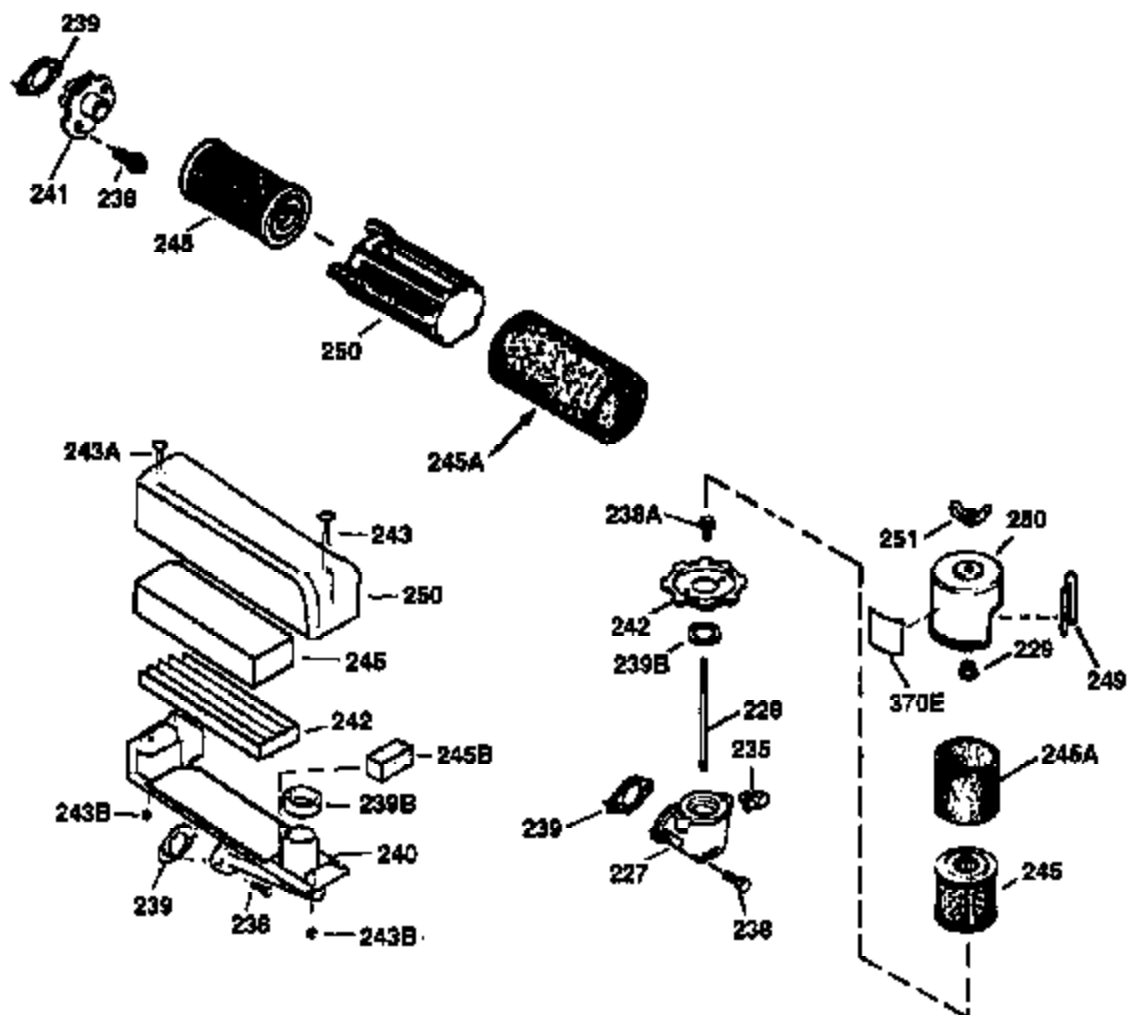

ILLUSTRATION SHOWS TYPICAL PARTS ONLY. ORDER BY PART NUMBER. PARTS NOT LISTED ARE SUPPLIED BY OEM.

VIEW 3 OF 3

Ref #	Part Number	Qty	Description
90	611112	1	Flywheel
238	650806	2	Screw, 10-32 x 5/8"
239	34338	1	* Air Cleaner Gasket
240	34858	1	Air Cleaner Body
245	34340	1	Air Cleaner Filter
250	36213	1	Air Cleaner Cover
275	34613A	1	Muffler
276	33753	1	Locking Plate
277	650795	2	Screw, 1/4-20 x 2-1/4"