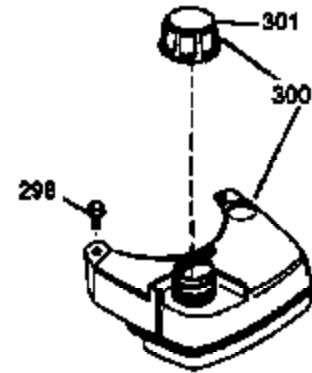

ILLUSTRATION SHOWS TYPICAL PARTS ONLY. ORDER BY PART NUMBER. PARTS NOT LISTED ARE SUPPLIED BY OEM.

VIEW 2 OF 3

Ref #	Part Number	Qty	Description
19	35998	1	Extension Spring
53	31745	1	Tang Washer
55	34647	1	PTO Shaft
56	33401	1	Right Hand Worm Gear
57	33537	1	Retaining Ring
58	31744	1	Oil Seal
59	31747	2	Washer
69	35261	1	* Mounting Flange Gasket
70	33535C	1	Mounting Flange (Incl.58, 72 thru 83)
72	36083	1	Oil Drain Plug
75	26208	1	Oil Seal
86	650488	5	Screw, 1/4-20 x 1-1/4"
87	650492	1	Screw, 1/4-20 x 2-1/4"
182	6201	2	Screw, 1/4-28 x 7/8"
185	31384A	1	Intake Pipe (Incl. 224)
186	36201	1	Governor Link
223	650451	2	Screw, 1/4-20 x 1"
238	650806	2	Screw, 10-32 x 5/8"
239	34338	1	* Air Cleaner Gasket
245	34340	1	Air Cleaner Filter
250	36213	1	Air Cleaner Cover
263	36214	1	Trim Ring
287	650926	2	Screw, 8-32 x 21/64"
300	35586	1	Fuel Tank (Incl. 292 & 301)
301	35355	1	Fuel Cap
390	590686	1	Rewind Starter