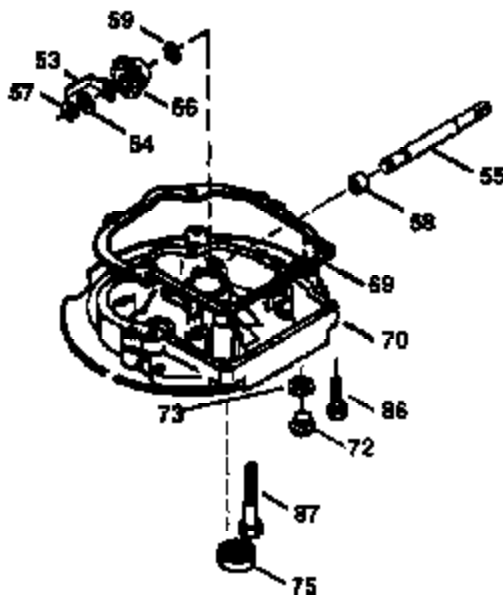

ILLUSTRATION SHOWS TYPICAL PARTS ONLY. ORDER BY PART NUMBER. PARTS NOT LISTED ARE SUPPLIED BY OEM.

VIEW 2 OF 3

Ref #	Part Number	Qty	Description
19	35998	1	Extension Spring
53	31745	1	Tang Washer
55	34647	1	PTO Shaft
56	33401	1	Right Hand Worm Gear
57	33537	1	Retaining Ring
58	31744	1	Oil Seal
59	31747	2	Washer
69	35261	1	* Mounting Flange Gasket
70	33535C	1	Mounting Flange (Incl.58, 72 thru 83)
72	36083	1	Oil Drain Plug
75	26208	1	Oil Seal
86	650488	5	Screw, 1/4-20 x 1-1/4"
87	650492	1	Screw, 1/4-20 x 2-1/4"
182	6201	2	Screw, 1/4-28 x 7/8"
185	31384A	1	Intake Pipe (Incl. 224)
186	36201	1	Governor Link
223	650451	2	Screw, 1/4-20 x 1"
238	650806	2	Screw, 10-32 x 5/8"
239	34338	1	* Air Cleaner Gasket
245	34340	1	Air Cleaner Filter
250	36213	1	Air Cleaner Cover
263	36214	1	Trim Ring
287	650926	2	Screw, 8-32 x 21/64"
300	35586	1	Fuel Tank (Incl. 292 & 301)
301	35355	1	Fuel Cap
390	590686	1	Rewind Starter