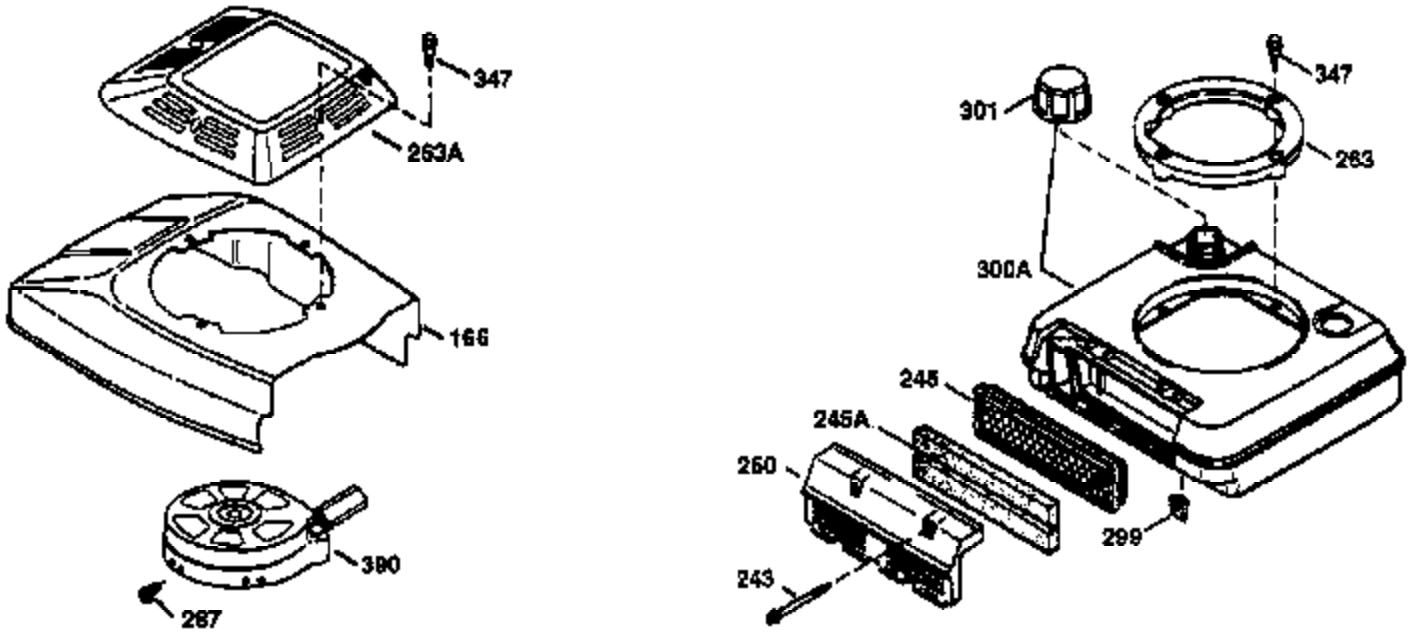

ILLUSTRATION SHOWS TYPICAL PARTS ONLY. ORDER BY PART NUMBER. PARTS NOT LISTED ARE SUPPLIED BY OEM.

VIEW 2 OF 3

Ref #	Part Number	Qty	Description
19	35998	1	Extension Spring
53	31745	1	Tang Washer
55	34647	1	PTO Shaft
56	33401	1	Right Hand Worm Gear
57	33537	1	Retaining Ring
58	31744	1	Oil Seal
59	31747	2	Washer
69	35261	1	* Mounting Flange Gasket
70	33535C	1	Mounting Flange (Incl.58, 72 thru 83)
72	36083	1	Oil Drain Plug
75	26208	1	Oil Seal
86	650488	5	Screw, 1/4-20 x 1-1/4"
87	650492	1	Screw, 1/4-20 x 2-1/4"
182	6201	2	Screw, 1/4-28 x 7/8"
185	31384A	1	Intake Pipe (Incl. 224)
186	36201	1	Governor Link
223	650451	2	Screw, 1/4-20 x 1"
238	650806	2	Screw, 10-32 x 5/8"
239	34338	1	* Air Cleaner Gasket
245	34340	1	Air Cleaner Filter
250	36213	1	Air Cleaner Cover
263	36214	1	Trim Ring
287	650926	2	Screw, 8-32 x 21/64"
300	35586	1	Fuel Tank (Incl. 292 & 301)
301	35355	1	Fuel Cap
390	590686	1	Rewind Starter