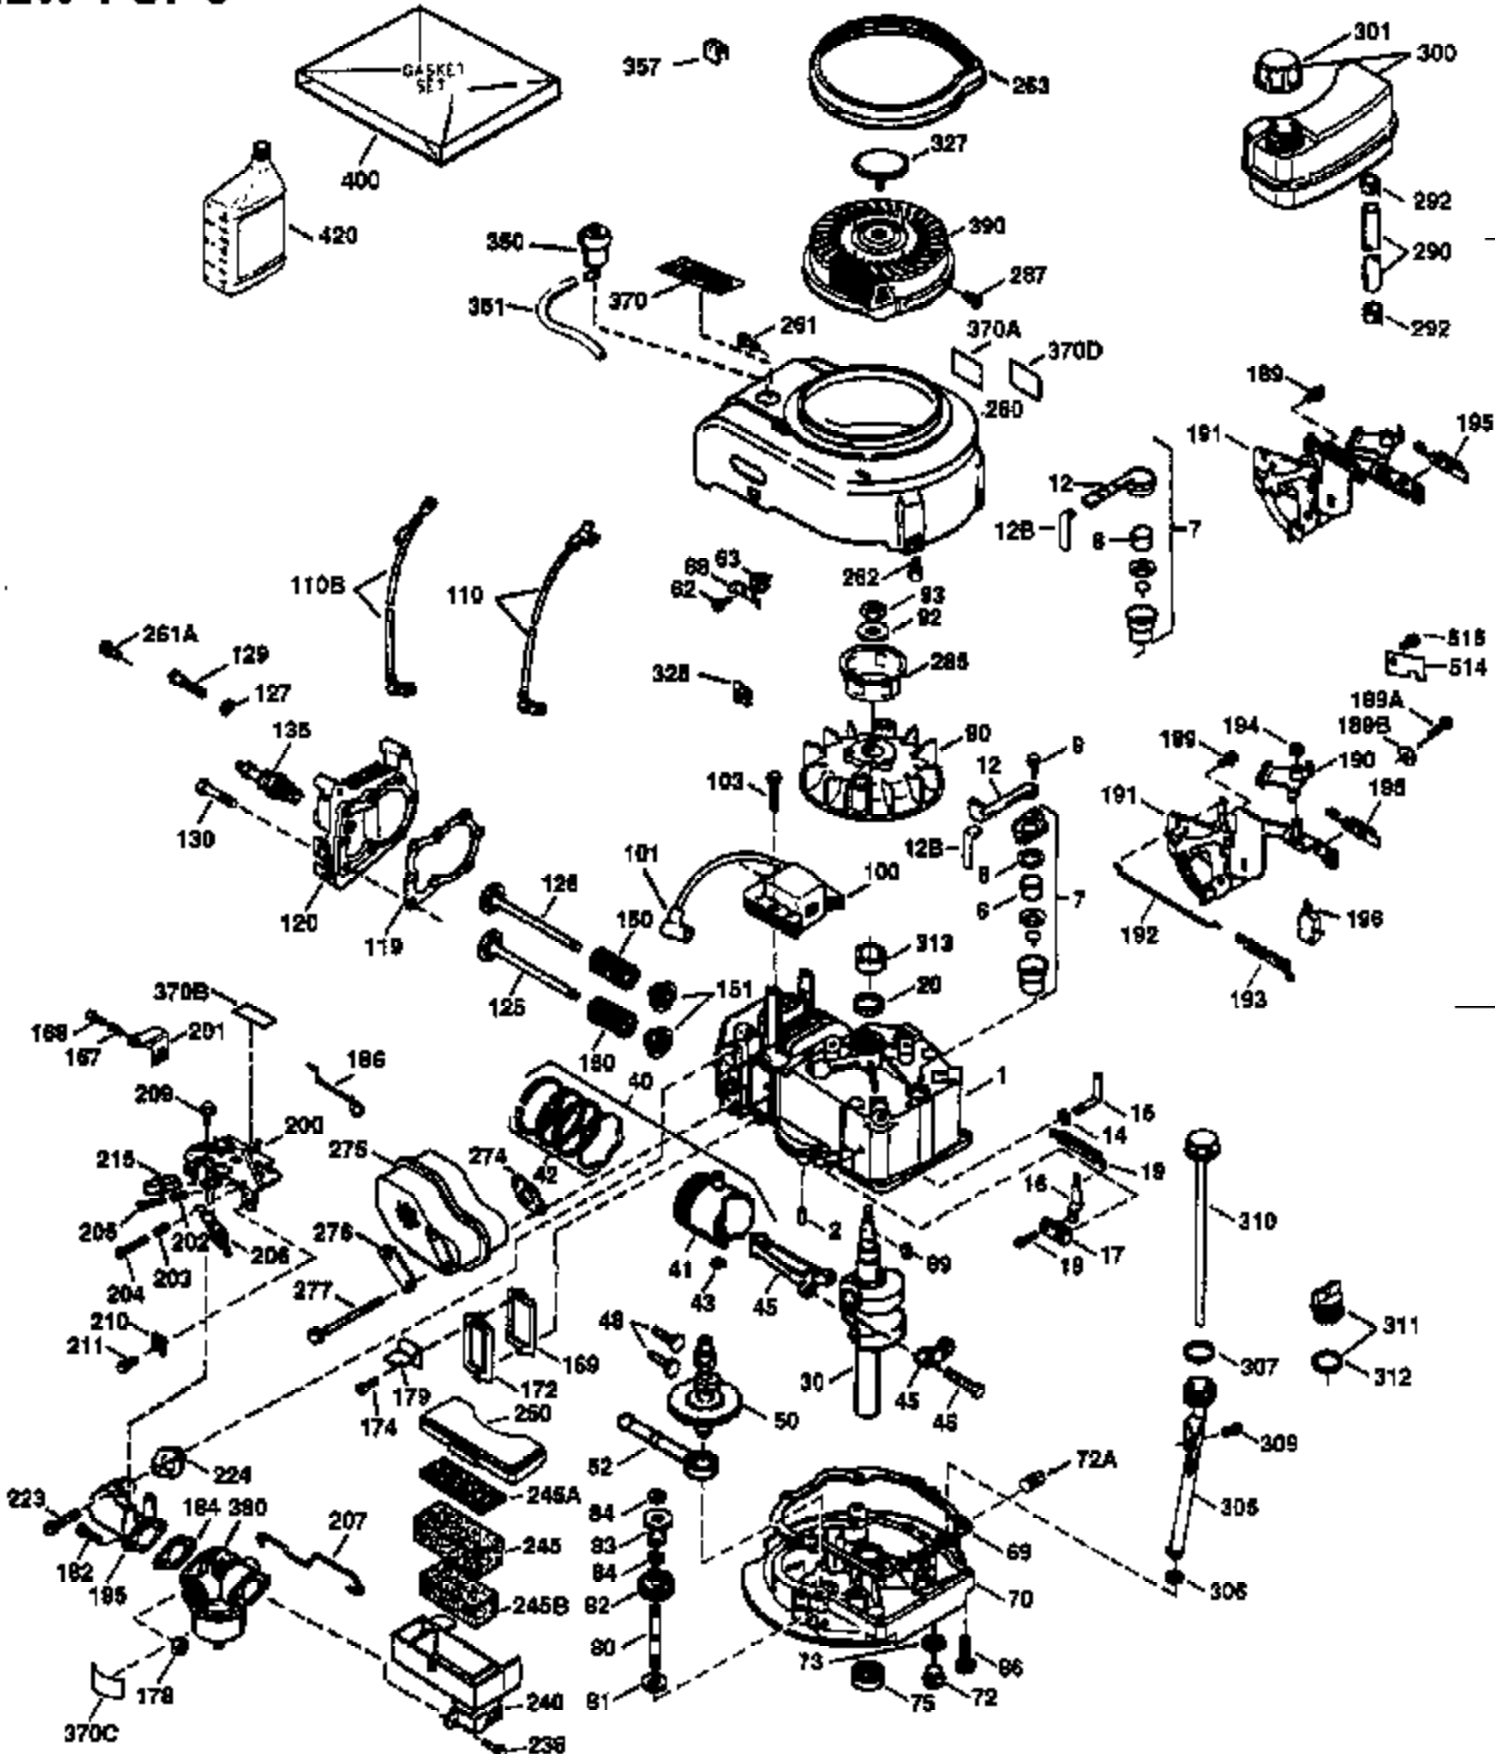

ILLUSTRATION SHOWS TYPICAL PARTS ONLY. ORDER BY PART NUMBER. PARTS NOT LISTED ARE SUPPLIED BY OEM.

VIEW 1 OF 3

Engine Parts List #1

Ref #	Part Number	Qty	Description
1	36265	1	Cylinder (Incl. 2 & 20)
2	26727	2	Dowel Pin
6	33734	1	Breather Element
7	34214A	1	Breather Ass'y. (Incl. 6, 8, 9 & 12)
8	33735	1	* Breather Gasket
9	30200	2	Screw, 10-24 x 9/16"
12	33886	1	Breather Tube
14	28277	1	Washer
15	31513	1	Governor Rod
16	31383A	1	Governor Lever
17	31335	1	Governor Lever Clamp
18	650548	1	Screw, 8-32 x 5/16"
19	35998	1	Extension Spring
20	32600	1	Oil Seal
30	34769A	1	Crankshaft
40	36073	1	Piston, Pin & Ring Set (Std.)
40	36074	1	Piston, Pin & Ring Set (.010" OS)
40	36075	1	Piston, Pin & Ring Set (.020" OS)
41	36070	1	Piston & Pin Ass'y. (Std.) (Incl. 43)
41	36071	1	Piston & Pin Ass'y. (.010" OS) (Incl. 43)
41	36072	1	Piston & Pin Ass'y. (.020" OS) (Incl. 43)
42	36076	1	Ring Set (Std.)
42	36077	1	Ring Set (.010" OS)
42	36078	1	Ring Set (.020" OS)
43	20381	2	Piston Pin Retaining Ring
45	30963B	1	Connecting Rod (Incl. 46)
46	32610A	2	Connecting Rod Bolt
48	27241	2	Valve Lifter
50	33533	1	Camshaft (MCR)
52	29914	1	Oil Pump Ass'y.
69	35261	1	* Mounting Flange Gasket
70	33535C	1	Mounting Flange (Incl. 58, 72 thru 83)
72	36083	1	Oil Drain Plug
75	26208	1	Oil Seal
80	30574A	1	Governor Shaft
81	30590A	1	Washer
82	30591	1	Governor Gear Ass'y. (Incl. 81)
83	30588A	1	Governor Spool
86	650488	5	Screw, 1/4-20 x 1-1/4"
89	611004	1	Flywheel Key
90	611112	1	Flywheel
92	650815	1	Belleville Washer
93	650816	1	Flywheel Nut
100	34443A	1	Solid State Ignition
101	610118	1	Spark Plug Cover
103	650814	2	Screw, Torx T-15, 10-24 x 1"
110	34961	1	Ground Wire
119	33554A	1	* Cylinder Head Gasket
120	34342	1	Cylinder Head
125	29313C	1	Exhaust Valve (Std.) (Incl. 151)
125	29315C	1	Exhaust Valve (1/32" OS) (Incl. 151)
126	29314B	1	Intake Valve (Std.) (Incl. 151)
126	29315C	1	Intake Valve (1/32" OS) (Incl. 151)
130	6021A	8	Screw, 5/16-18 x 1-1/2"
135	35395	1	Resistor Spark Plug (RJ19LM)
150	35991	2	Valve Spring
151	31673	2	Valve Spring Cap
169	27234A	1	* Valve Cover Gasket