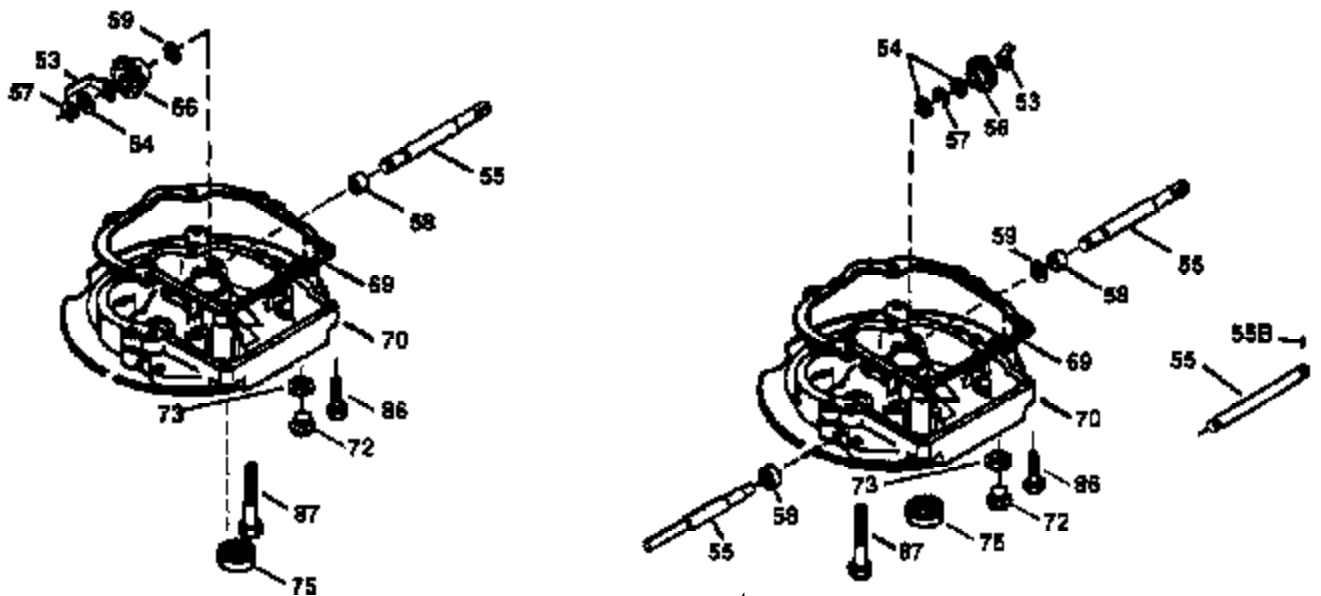

ILLUSTRATION SHOWS TYPICAL PARTS ONLY. ORDER BY PART NUMBER. PARTS NOT LISTED ARE SUPPLIED BY OEM.

VIEW 2 OF 3

Ref #	Part Number	Qty	Description
19	31361	1	Extension Spring
53	31745	1	Tang Washer
55	34647	1	PTO Shaft
56	31746	1	Left Hand Worm Gear
57	33537	1	Retaining Ring
58	31744	1	Oil Seal
59	31747	2	Washer
69	35261	1	* Mounting Flange Gasket
70	33535C	1	Mounting Flange (Incl.58, 72 thru 83)
72	36083	1	Oil Drain Plug
75	26208	1	Oil Seal
86	650488	5	Screw, 1/4-20 x 1-1/4"
87	650492	1	Screw, 1/4-20 x 2-1/4"
182	6201	2	Screw, 1/4-28 x 7/8"
185	31384A	1	Intake Pipe (Incl. 224)
186	34337	1	Governor Link
223	650451	2	Screw, 1/4-20 x 1"
238	650806	2	Screw, 10-32 x 5/8"
239	34338	1	* Air Cleaner Gasket
245	34340	1	Air Cleaner Filter
250	36213	1	Air Cleaner Cover
263	36214	1	Trim Ring
287	650926	2	Screw, 8-32 x 21/64"
300	35586	1	Fuel Tank (Incl. 292 & 301)
301	35355	1	Fuel Cap
390	590686	1	Rewind Starter