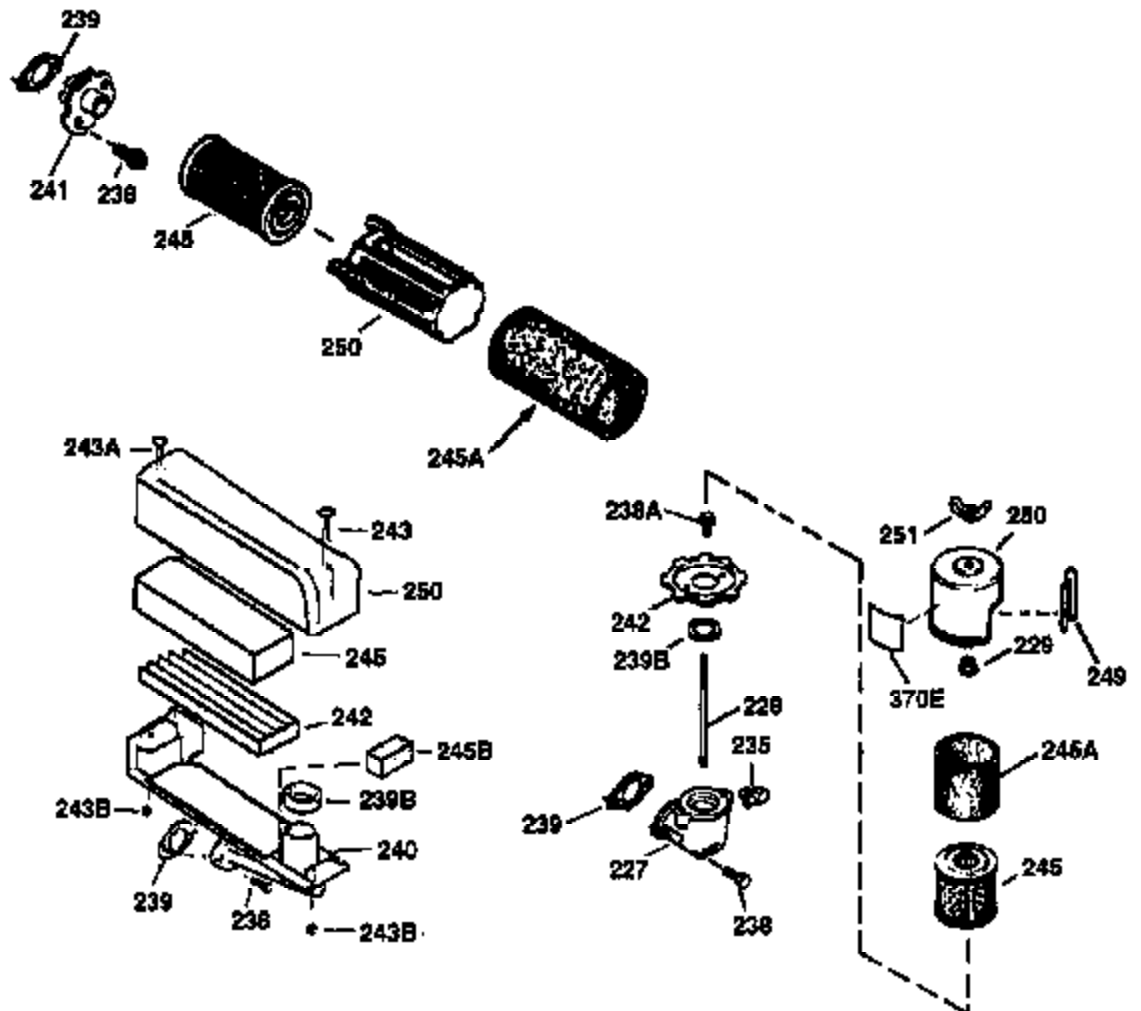

ILLUSTRATION SHOWS TYPICAL PARTS ONLY. ORDER BY PART NUMBER. PARTS NOT LISTED ARE SUPPLIED BY OEM.

VIEW 3 OF 3

Ref #	Part Number	Qty	Description
90	611112	1	Flywheel
238	650806	2	Screw, 10-32 x 5/8"
239	34338	1	* Air Cleaner Gasket
240	34858	1	Air Cleaner Body
245	34340	1	Air Cleaner Filter
250	36213	1	Air Cleaner Cover
275A	391020	1	Spark Arrestor Muffler (Optional) (In cl. 277)
275	35603A	1	Muffler (Incl. 277)
276	33753	1	Locking Plate
277	650795	2	Screw, 1/4-20 x 2-1/4"
284	34422	1	Muffler Deflector
284A	650760	1	Screw, 8-32 x 3/8"