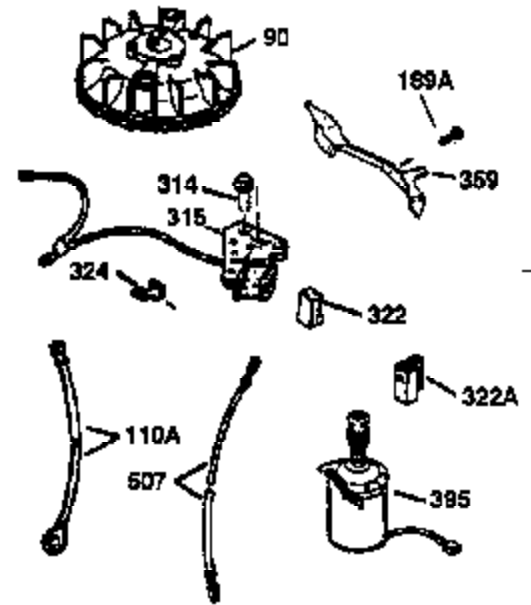

ILLUSTRATION SHOWS TYPICAL PARTS ONLY. ORDER BY PART NUMBER. PARTS NOT LISTED ARE SUPPLIED BY OEM.

VIEW 3 OF 3

Ref #	Part Number	Qty	Description
90	611112	1	Flywheel
238	650806	2	Screw, 10-32 x 5/8"
239	34338	1	* Air Cleaner Gasket
240	34858	1	Air Cleaner Body
245	34340	1	Air Cleaner Filter
250	36213	1	Air Cleaner Cover
275A	391020	1	Spark Arrestor Muffler (Optional) (In cl. 277)
275	35603A	1	Muffler (Incl. 277)
276	33753	1	Locking Plate
277	650795	2	Screw, 1/4-20 x 2-1/4"
284	34422	1	Muffler Deflector
284A	650760	1	Screw, 8-32 x 3/8"