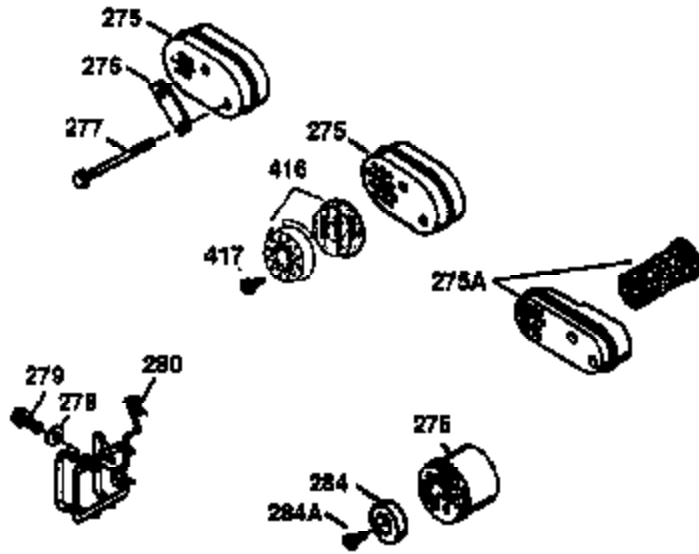

ILLUSTRATION SHOWS TYPICAL PARTS ONLY. ORDER BY PART NUMBER. PARTS NOT LISTED ARE SUPPLIED BY OEM.

VIEW 3 OF 3

Ref #	Part Number	Qty	Description
90	611112	1	Flywheel
238	650806	2	Screw, 10-32 x 5/8"
239	34338	1	* Air Cleaner Gasket
240	34858	1	Air Cleaner Body
245	34340	1	Air Cleaner Filter
250	36213	1	Air Cleaner Cover
275A	391020	1	Spark Arrestor Muffler (Optional) (In cl. 277)
275	35603A	1	Muffler (Incl. 277)
276	33753	1	Locking Plate
277	650795	2	Screw, 1/4-20 x 2-1/4"
284	34422	1	Muffler Deflector
284A	650760	1	Screw, 8-32 x 3/8"