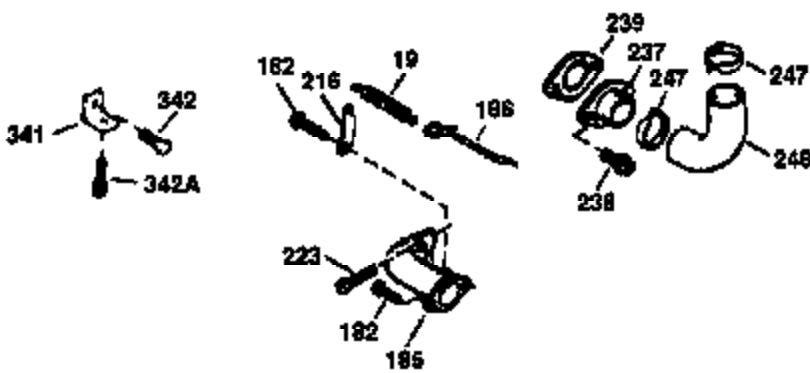

ILLUSTRATION SHOWS TYPICAL PARTS ONLY. ORDER BY PART NUMBER. PARTS NOT LISTED ARE SUPPLIED BY OEM.

VIEW 2 OF 3

Engine Parts List #2

Ref #	Part Number	Qty	Description
19	31361	1	Extension Spring
69	35261	1	* Mounting Flange Gasket
70	34311D	1	Mounting Flange (Incl. 72, 75 & 80)
72	30572	1	Oil Drain Plug (Incl. 73)
73	28833	1	Drain Plug Gasket
75	27897	1	Oil Seal
86	650488	6	Screw, 1/4-20 x 1-1/4"
182	6201	2	Screw, 1/4-28 x 7/8"
185	31384A	1	Intake Pipe (Incl. 224)
186	34358	1	Governor Link
223	650451	2	Screw, 1/4-20 x 1"
238	650806	2	Screw, 10-32 x 5/8"
239	34338	1	* Air Cleaner Gasket
245	34340	1	Air Cleaner Filter
250	36213	1	Air Cleaner Cover
263	36241	1	Trim Ring
287	650884	2	Screw, 8-32 x 1/2"
300	35586	1	Fuel Tank (Incl. 292 & 301)
301	35355	1	Fuel Cap
390	590686	1	Rewind Starter