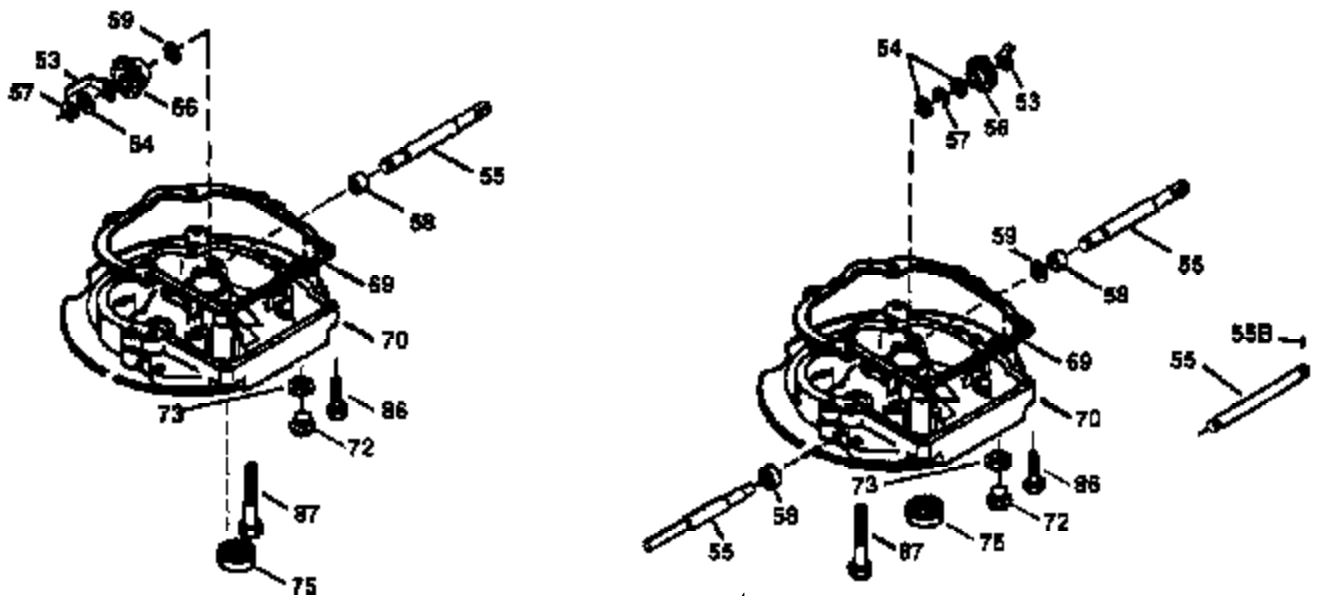

ILLUSTRATION SHOWS TYPICAL PARTS ONLY. ORDER BY PART NUMBER. PARTS NOT LISTED ARE SUPPLIED BY OEM.

VIEW 2 OF 3

Engine Parts List #2

Ref #	Part Number	Qty	Description
19	31361	1	Extension Spring
69	35261	1	* Mounting Flange Gasket
70	34311D	1	Mounting Flange (Incl. 72, 75 & 80)
72	30572	1	Oil Drain Plug (Incl. 73)
73	28833	1	Drain Plug Gasket
75	27897	1	Oil Seal
86	650488	6	Screw, 1/4-20 x 1-1/4"
182	6201	2	Screw, 1/4-28 x 7/8"
185	31384A	1	Intake Pipe (Incl. 224)
186	34358	1	Governor Link
223	650451	2	Screw, 1/4-20 x 1"
238	650806	2	Screw, 10-32 x 5/8"
239	34338	1	* Air Cleaner Gasket
245	34340	1	Air Cleaner Filter
250	36213	1	Air Cleaner Cover
263	36241	1	Trim Ring
287	650884	2	Screw, 8-32 x 1/2"
300	35586	1	Fuel Tank (Incl. 292 & 301)
301	35355	1	Fuel Cap
390	590686	1	Rewind Starter