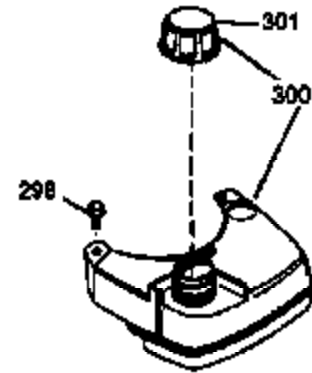

ILLUSTRATION SHOWS TYPICAL PARTS ONLY. ORDER BY PART NUMBER. PARTS NOT LISTED ARE SUPPLIED BY OEM.

VIEW 2 OF 3

Engine Parts List #2

Ref #	Part Number	Qty	Description
19	31361	1	Extension Spring
69	35261	1	* Mounting Flange Gasket
70	34311D	1	Mounting Flange (Incl. 72, 75 & 80)
72	30572	1	Oil Drain Plug (Incl. 73)
73	28833	1	Drain Plug Gasket
75	27897	1	Oil Seal
86	650488	6	Screw, 1/4-20 x 1-1/4"
182	6201	2	Screw, 1/4-28 x 7/8"
185	31384A	1	Intake Pipe (Incl. 224)
186	34358	1	Governor Link
223	650451	2	Screw, 1/4-20 x 1"
238	650806	2	Screw, 10-32 x 5/8"
239	34338	1	* Air Cleaner Gasket
245	34340	1	Air Cleaner Filter
250	36213	1	Air Cleaner Cover
263	36241	1	Trim Ring
287	650884	2	Screw, 8-32 x 1/2"
300	35586	1	Fuel Tank (Incl. 292 & 301)
301	35355	1	Fuel Cap
390	590686	1	Rewind Starter