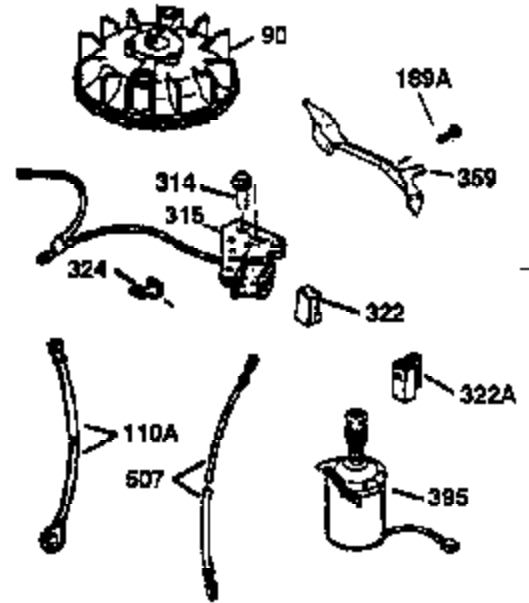

ILLUSTRATION SHOWS TYPICAL PARTS ONLY. ORDER BY PART NUMBER. PARTS NOT LISTED ARE SUPPLIED BY OEM.

VIEW 3 OF 3

Ref #	Part Number	Qty	Description
90	611112	1	Flywheel
238	650806	2	Screw, 10-32 x 5/8"
239	34338	1	* Air Cleaner Gasket
240	34858	1	Air Cleaner Body
245	34340	1	Air Cleaner Filter
250	36213	1	Air Cleaner Cover
275	35603	1	Muffler (Incl. 277)
276	33753	1	Locking Plate
277	650795	2	Screw, 1/4-20 x 2-1/4"