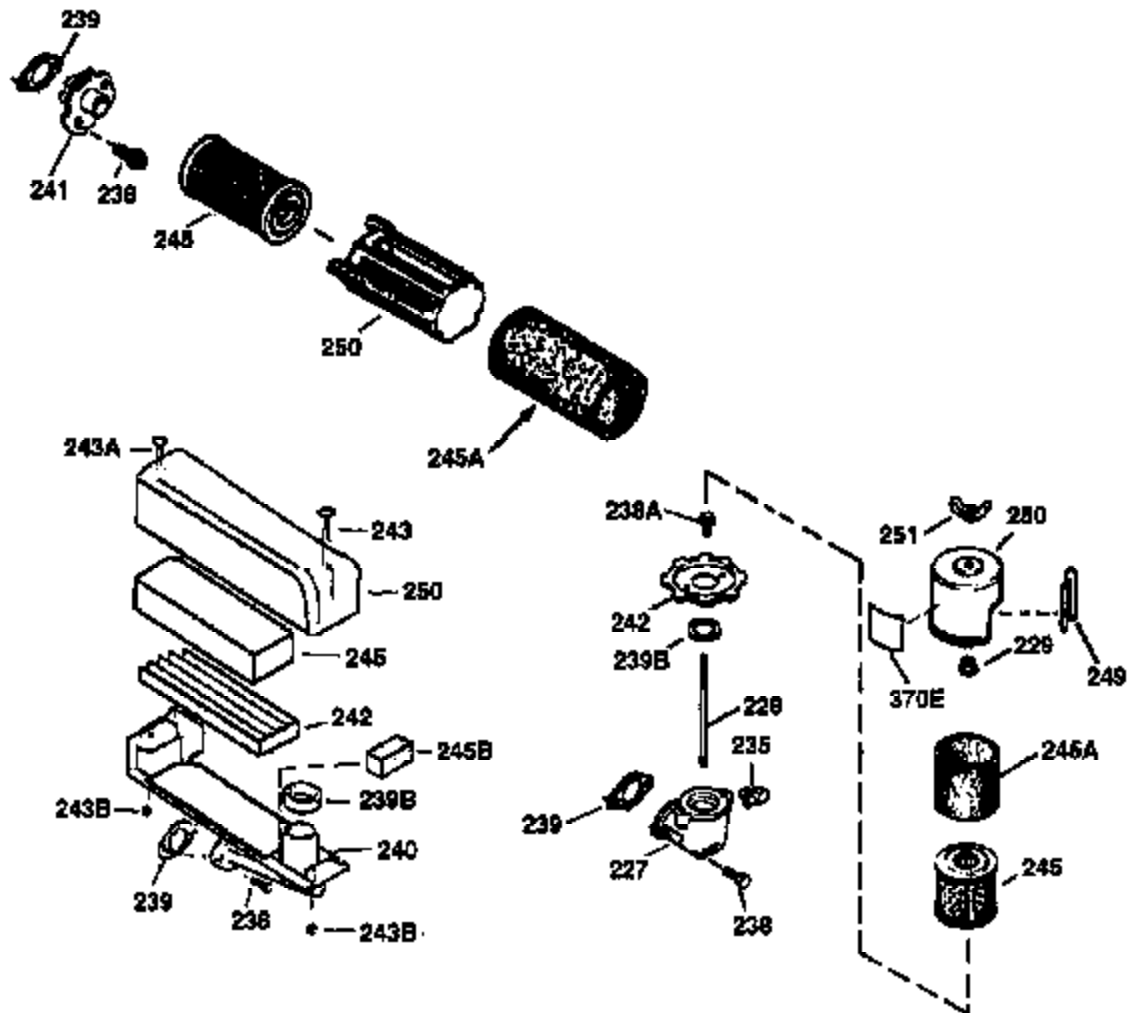

ILLUSTRATION SHOWS TYPICAL PARTS ONLY. ORDER BY PART NUMBER. PARTS NOT LISTED ARE SUPPLIED BY OEM.

VIEW 3 OF 3

Ref #	Part Number	Qty	Description
90	611112	1	Flywheel
238	650806	2	Screw, 10-32 x 5/8"
239	34338	1	* Air Cleaner Gasket
240	34858	1	Air Cleaner Body
245	34340	1	Air Cleaner Filter
250	36213	1	Air Cleaner Cover
275	35603	1	Muffler (Incl. 277)
276	33753	1	Locking Plate
277	650795	2	Screw, 1/4-20 x 2-1/4"