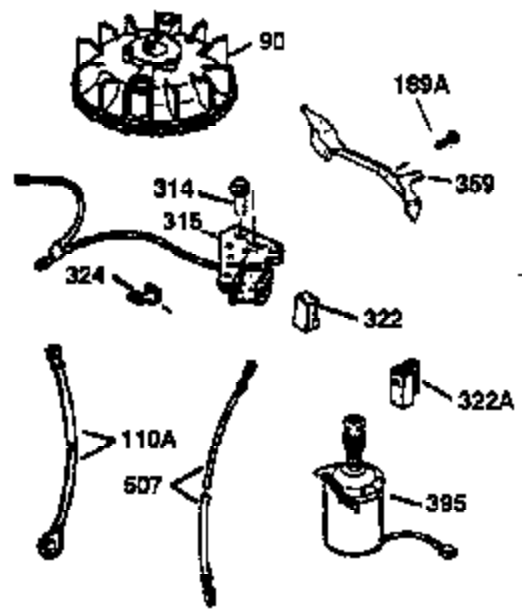

ILLUSTRATION SHOWS TYPICAL PARTS ONLY. ORDER BY PART NUMBER. PARTS NOT LISTED ARE SUPPLIED BY OEM.

VIEW 3 OF 3

Ref #	Part Number	Qty	Description
90	611112	1	Flywheel
238	650806	2	Screw, 10-32 x 5/8"
239	34338	1	* Air Cleaner Gasket
240	34858	1	Air Cleaner Body
245	34340	1	Air Cleaner Filter
250	36213	1	Air Cleaner Cover
275	34613A	1	Muffler
276	33753	1	Locking Plate
277	650795	2	Screw, 1/4-20 x 2-1/4"