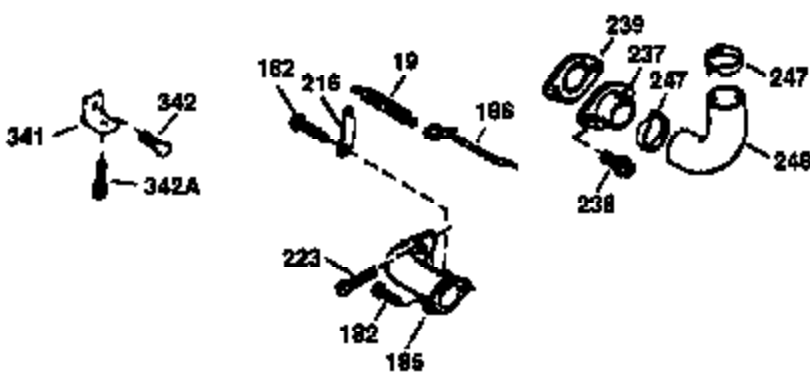

ILLUSTRATION SHOWS TYPICAL PARTS ONLY. ORDER BY PART NUMBER. PARTS NOT LISTED ARE SUPPLIED BY OEM.

VIEW 2 OF 3

Engine Parts List #2

Ref #	Part Number	Qty	Description
19	35998	1	Extension Spring
53	31745	1	Tang Washer
55	33640	1	PTO Shaft
56	33401	1	Right Hand Worm Gear
57	33537	1	Retaining Ring
58	31744	1	Oil Seal
59	31747	2	Washer
69	35261	1	* Mounting Flange Gasket
70	33535C	1	Mounting Flange (Incl.58, 72 thru 83)
72	36083	1	Oil Drain Plug
75	26208	1	Oil Seal
86	650488	5	Screw, 1/4-20 x 1-1/4"
87	650492	1	Screw, 1/4-20 x 2-1/4"
182	6201	2	Screw, 1/4-28 x 7/8"
185	31384A	1	Intake Pipe (Incl. 224)
186	36201	1	Governor Link
223	650451	2	Screw, 1/4-20 x 1"
238	650806	2	Screw, 10-32 x 5/8"
239	34338	1	* Air Cleaner Gasket
245	34340	1	Air Cleaner Filter
250	36213	1	Air Cleaner Cover
263	36214	1	Trim Ring
287	650926	2	Screw, 8-32 x 21/64"
300	35586	1	Fuel Tank (Incl. 292 & 301)
301	35355	1	Fuel Cap
390	590686	1	Rewind Starter