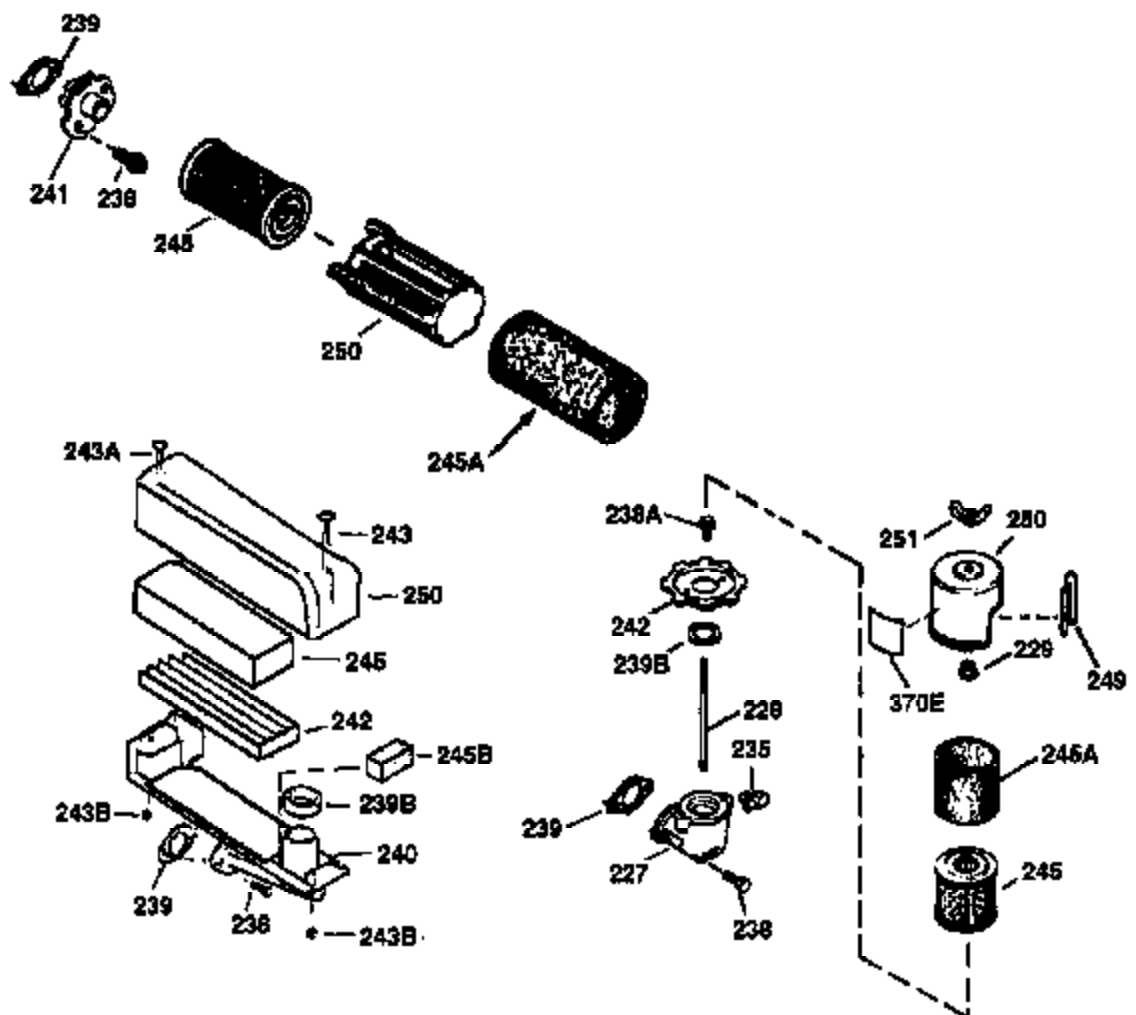

ILLUSTRATION SHOWS TYPICAL PARTS ONLY. ORDER BY PART NUMBER. PARTS NOT LISTED ARE SUPPLIED BY OEM.

VIEW 3 OF 3

Ref #	Part Number	Qty	Description
90	611112	1	Flywheel
238	650806	2	Screw, 10-32 x 5/8"
239	34338	1	* Air Cleaner Gasket
240	34858	1	Air Cleaner Body
245	34340	1	Air Cleaner Filter
250	36213	1	Air Cleaner Cover
275	34613A	1	Muffler
276	33753	1	Locking Plate
277	650795	2	Screw, 1/4-20 x 2-1/4"