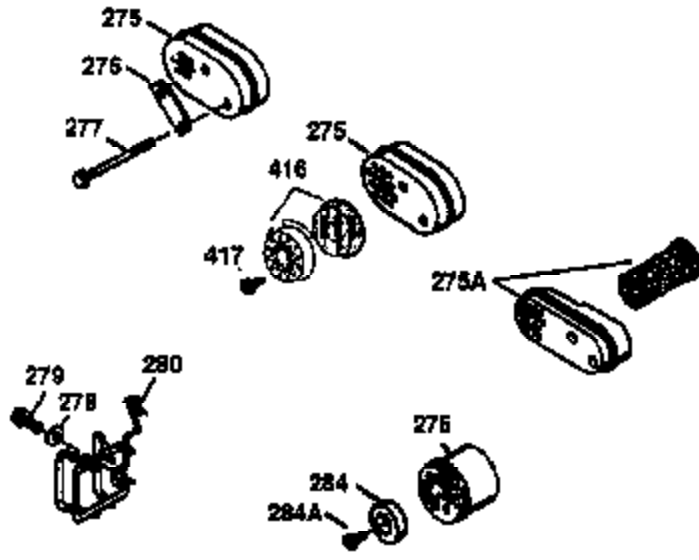

ILLUSTRATION SHOWS TYPICAL PARTS ONLY. ORDER BY PART NUMBER. PARTS NOT LISTED ARE SUPPLIED BY OEM.

VIEW 3 OF 3

Ref #	Part Number	Qty	Description
90	611112	1	Flywheel
238	650806	2	Screw, 10-32 x 5/8"
239	34338	1	* Air Cleaner Gasket
240	34858	1	Air Cleaner Body
245	34340	1	Air Cleaner Filter
250	36213	1	Air Cleaner Cover
275	34613A	1	Muffler
276	33753	1	Locking Plate
277	650795	2	Screw, 1/4-20 x 2-1/4"