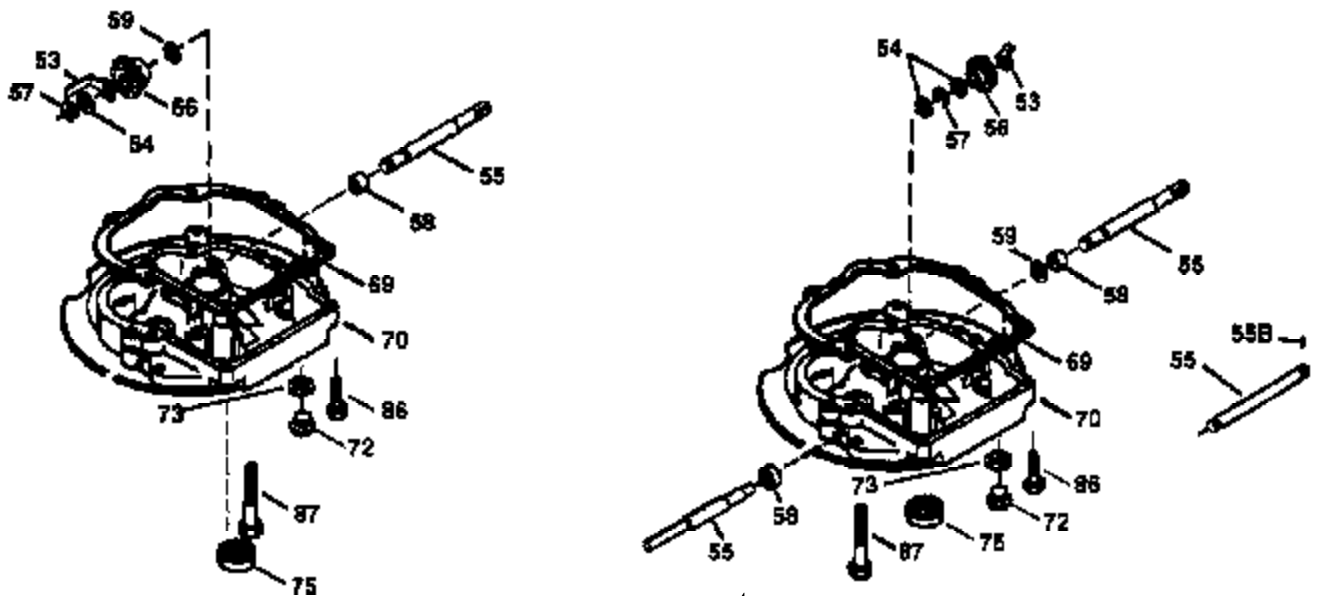

ILLUSTRATION SHOWS TYPICAL PARTS ONLY. ORDER BY PART NUMBER. PARTS NOT LISTED ARE SUPPLIED BY OEM.

VIEW 2 OF 3

Engine Parts List #2

Ref #	Part Number	Qty	Description
19	35998	1	Extension Spring
53	31745	1	Tang Washer
55	33640	1	PTO Shaft
56	33401	1	Right Hand Worm Gear
57	33537	1	Retaining Ring
58	31744	1	Oil Seal
59	31747	2	Washer
69	35261	1	* Mounting Flange Gasket
70	33535C	1	Mounting Flange (Incl.58, 72 thru 83)
72	36083	1	Oil Drain Plug
75	26208	1	Oil Seal
86	650488	5	Screw, 1/4-20 x 1-1/4"
87	650492	1	Screw, 1/4-20 x 2-1/4"
182	6201	2	Screw, 1/4-28 x 7/8"
185	31384A	1	Intake Pipe (Incl. 224)
186	36201	1	Governor Link
223	650451	2	Screw, 1/4-20 x 1"
238	650806	2	Screw, 10-32 x 5/8"
239	34338	1	* Air Cleaner Gasket
245	34340	1	Air Cleaner Filter
250	36213	1	Air Cleaner Cover
263	36214	1	Trim Ring
287	650926	2	Screw, 8-32 x 21/64"
300	35586	1	Fuel Tank (Incl. 292 & 301)
301	35355	1	Fuel Cap
390	590686	1	Rewind Starter