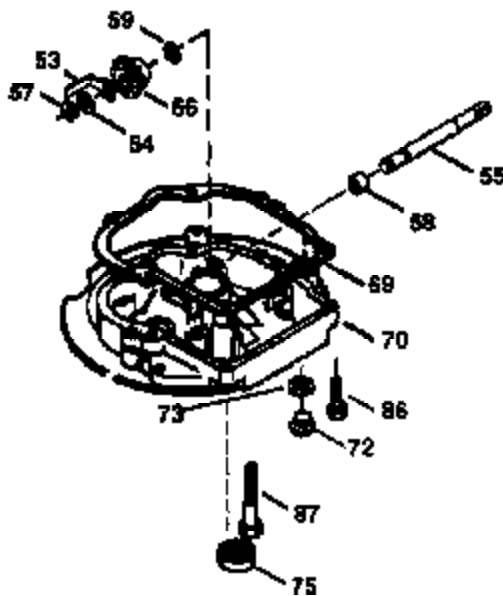

ILLUSTRATION SHOWS TYPICAL PARTS ONLY. ORDER BY PART NUMBER. PARTS NOT LISTED ARE SUPPLIED BY OEM.

VIEW 2 OF 3

Engine Parts List #2

Ref #	Part Number	Qty	Description
19	35998	1	Extension Spring
53	31745	1	Tang Washer
55	33640	1	PTO Shaft
56	33401	1	Right Hand Worm Gear
57	33537	1	Retaining Ring
58	31744	1	Oil Seal
59	31747	2	Washer
69	35261	1	* Mounting Flange Gasket
70	33535B	1	Mounting Flange (Incl.58, 72 thru 83)
72	36083	1	Oil Drain Plug
75	26208	1	Oil Seal
86	650488	5	Screw, 1/4-20 x 1-1/4"
87	650492	1	Screw, 1/4-20 x 2-1/4"
182	6201	2	Screw, 1/4-28 x 7/8"
185	31384A	1	Intake Pipe (Incl. 224)
186	36201	1	Governor Link
223	650451	2	Screw, 1/4-20 x 1"
238	650806	2	Screw, 10-32 x 5/8"
239	34338	1	* Air Cleaner Gasket
245	34340	1	Air Cleaner Filter
250	36213	1	Air Cleaner Cover
263	36214	1	Trim Ring
287	650884	2	Screw, 8-32 x 1/2"
300	35586	1	Fuel Tank (Incl. 292 & 301)
301	35355	1	Fuel Cap
390	590686	1	Rewind Starter