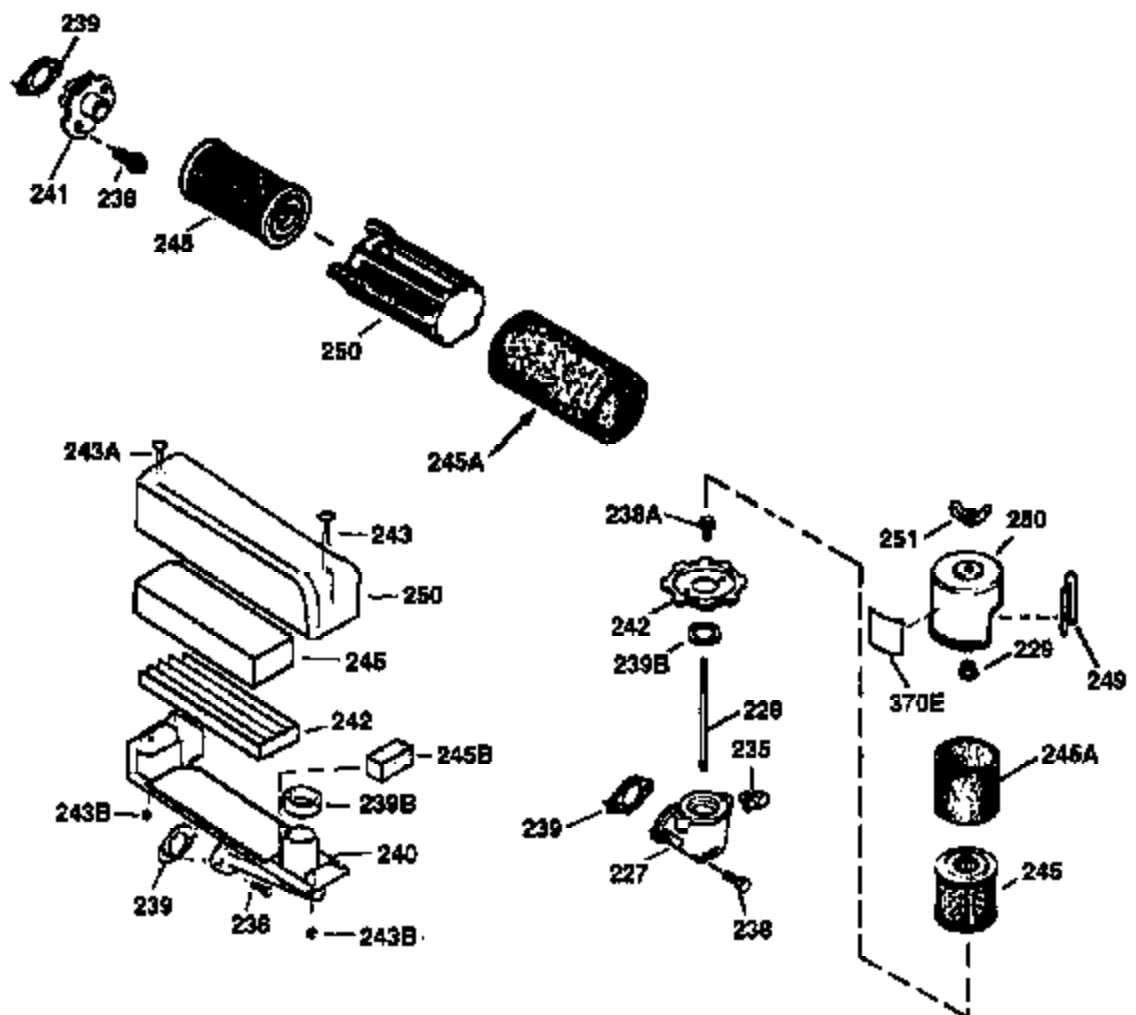

ILLUSTRATION SHOWS TYPICAL PARTS ONLY. ORDER BY PART NUMBER. PARTS NOT LISTED ARE SUPPLIED BY OEM.

VIEW 3 OF 3

Ref #	Part Number	Qty	Description
90	611112	1	Flywheel
238	650806	2	Screw, 10-32 x 5/8"
239	34338	1	* Air Cleaner Gasket
240	34858	1	Air Cleaner Body
245	34340	1	Air Cleaner Filter
250	36213	1	Air Cleaner Cover
275	34613	1	Muffler
276	33753	1	Locking Plate
277	650795	2	Screw, 1/4-20 x 2-1/4"