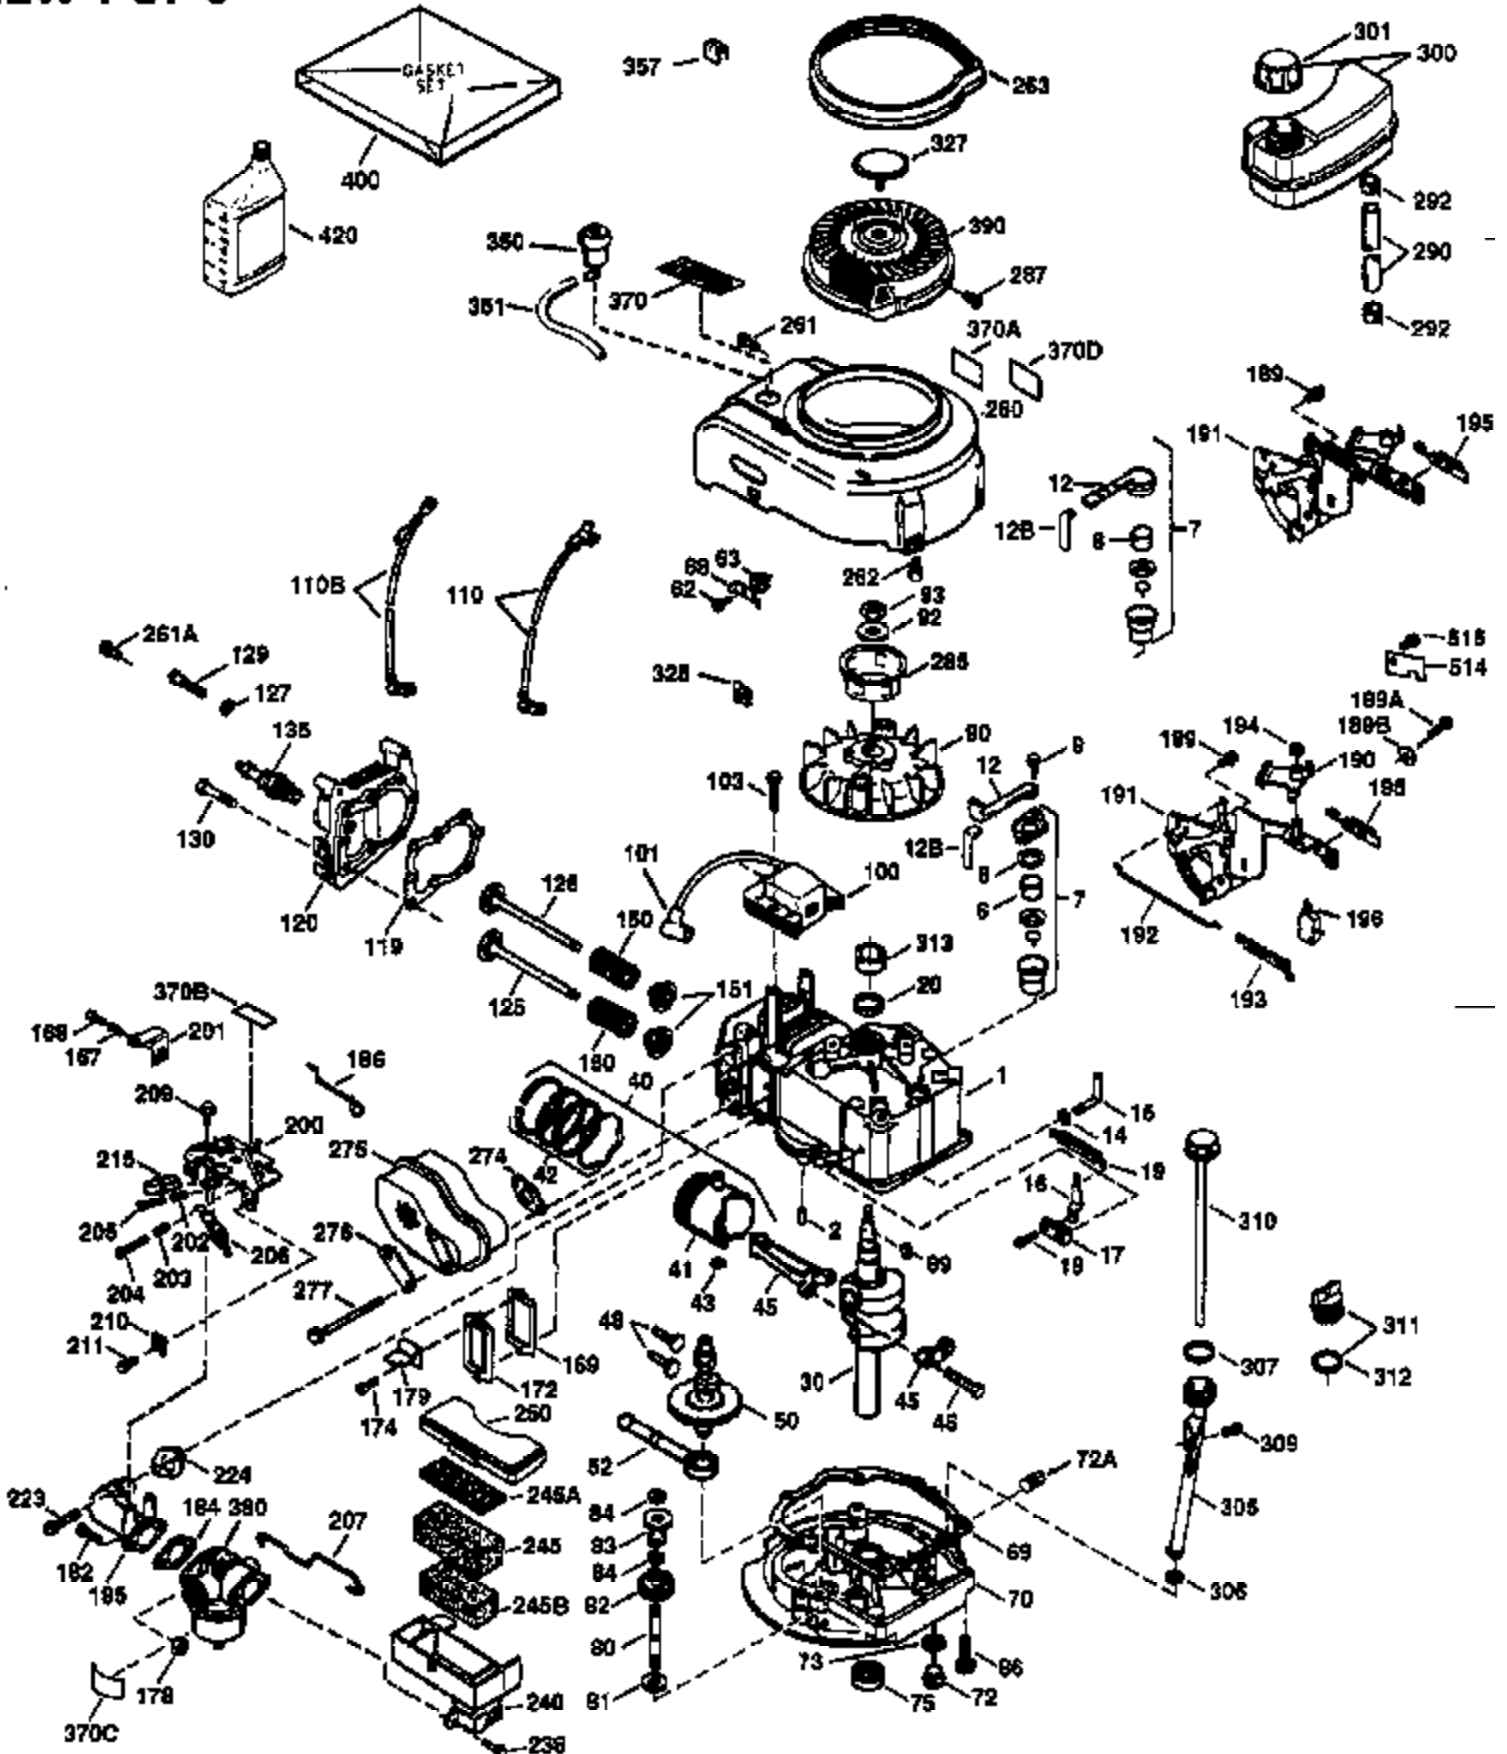

ILLUSTRATION SHOWS TYPICAL PARTS ONLY. ORDER BY PART NUMBER. PARTS NOT LISTED ARE SUPPLIED BY OEM.

VIEW 1 OF 3

Engine Parts List #1

Ref #	Part Number	Qty	Description
1	33968B	1	Cylinder (Incl. 2 & 20)
2	26727	2	Dowel Pin
6	33734	1	Breather Element
7	34214A	1	Breather Ass'y. (Incl. 6, 8, 9 & 12)
8	33735	1	* Breather Gasket
9	30200	2	Screw, 10-24 x 9/16"
12	33886	1	Breather Tube
14	28277	1	Washer
15	31513	1	Governor Rod
16	31383A	1	Governor Lever
17	31335	1	Governor Lever Clamp
18	650548	1	Screw, 8-32 x 5/16"
19	35998	1	Extension Spring
20	32600	1	Oil Seal
30	34769A	1	Crankshaft
40	34535	1	Piston, Pin & Ring Set (Std.)
40	34536	1	Piston, Pin & Ring Set (.010" OS)
40	34537	1	Piston, Pin & Ring Set (.020" OS)
41	33562B	1	Piston & Pin Ass'y. (Std.) (Incl. 43)
41	33563B		Piston & Pin Ass'y. (.010" OS) (Incl. 43)
41	33564B		Piston & Pin Ass'y. (.020" OS) (Incl. 43)
42	33567	1	Ring Set (Std.)
42	33568	1	Ring Set (.010" OS)
42	33569	1	Ring Set (.020" OS)
43	20381	2	Piston Pin Retaining Ring
45	30963B	1	Connecting Rod (Incl. 46)
46	32610A	2	Connecting Rod Bolt
48	27241	2	Valve Lifter
50	33533	1	Camshaft (MCR)
52	29914	1	Oil Pump Ass'y.
69	35261	1	* Mounting Flange Gasket
70	33535B	1	Mounting Flange (Incl. 58, 72 thru 83)
72	36083	1	Oil Drain Plug
75	26208	1	Oil Seal
80	30574	1	Governor Shaft
81	30590A	1	Washer
82	30591	1	Governor Gear Ass'y. (Incl. 81)
83	30588A	1	Governor Spool
84	29193	2	Retaining Ring
86	650488	5	Screw, 1/4-20 x 1-1/4"
89	611004	1	Flywheel Key
90	611112	1	Flywheel
92	650815	1	Belleville Washer
93	650816	1	Flywheel Nut
100	34443A	1	Solid State Ignition
101	610118	1	Spark Plug Cover
103	650814	2	Screw, Torx T-15, 10-24 x 1"
110	34961	1	Ground Wire
119	33554A	1	* Cylinder Head Gasket
120	34342	1	Cylinder Head
125	29313C	1	Exhaust Valve (Std.) (Incl. 151)
125	29315C	1	Exhaust Valve (1/32" OS) (Incl. 151)
126	29314B	1	Intake Valve (Std.) (Incl. 151)
126	29315C	1	Intake Valve (1/32" OS) (Incl. 151)
130	6021A	8	Screw, 5/16-18 x 1-1/2"
135	35395	1	Resistor Spark Plug (RJ19LM)
150	35991	2	Valve Spring
151	31673	2	Valve Spring Cap