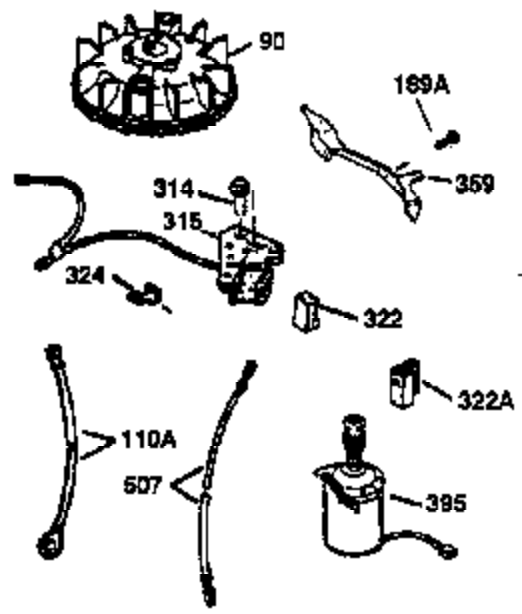

ILLUSTRATION SHOWS TYPICAL PARTS ONLY. ORDER BY PART NUMBER. PARTS NOT LISTED ARE SUPPLIED BY OEM.

VIEW 3 OF 3

Ref #	Part Number	Qty	Description
90	611112	1	Flywheel
238	650806	2	Screw, 10-32 x 5/8"
239	34338	1	* Air Cleaner Gasket
240	34858	1	Air Cleaner Body
245	34340	1	Air Cleaner Filter
250	36213	1	Air Cleaner Cover
275	34613	1	Muffler
276	33753	1	Locking Plate
277	650795	2	Screw, 1/4-20 x 2-1/4"