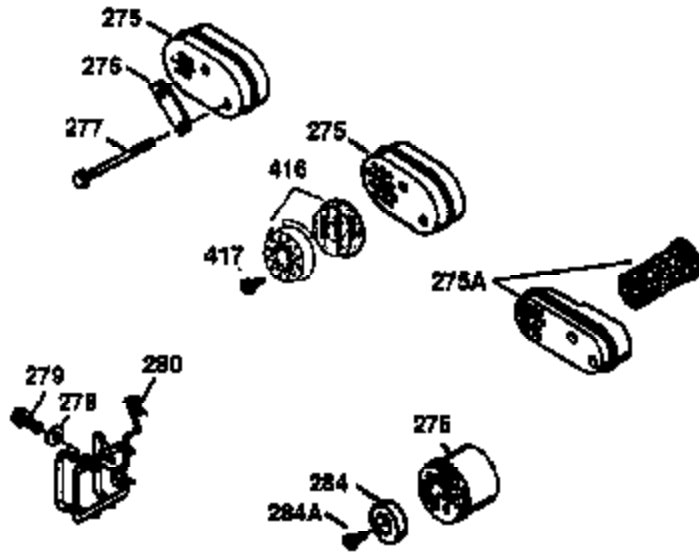

ILLUSTRATION SHOWS TYPICAL PARTS ONLY. ORDER BY PART NUMBER. PARTS NOT LISTED ARE SUPPLIED BY OEM.

VIEW 3 OF 3

Ref #	Part Number	Qty	Description
90	611112	1	Flywheel
238	650806	2	Screw, 10-32 x 5/8"
239	34338	1	* Air Cleaner Gasket
240	34858	1	Air Cleaner Body
245	34340	1	Air Cleaner Filter
250	36213	1	Air Cleaner Cover
275	34613	1	Muffler
276	33753	1	Locking Plate
277	650795	2	Screw, 1/4-20 x 2-1/4"