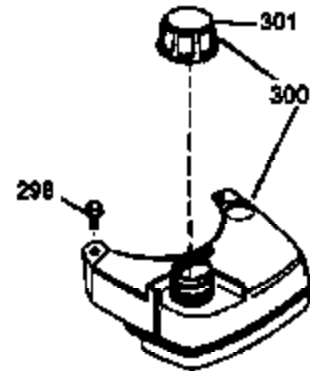

ILLUSTRATION SHOWS TYPICAL PARTS ONLY. ORDER BY PART NUMBER. PARTS NOT LISTED ARE SUPPLIED BY OEM.

VIEW 2 OF 3

Engine Parts List #2

Ref #	Part Number	Qty	Description
19	35998	1	Extension Spring
53	31745	1	Tang Washer
55	33640	1	PTO Shaft
56	33401	1	Right Hand Worm Gear
57	33537	1	Retaining Ring
58	31744	1	Oil Seal
59	31747	2	Washer
69	35261	1	* Mounting Flange Gasket
70	33535B	1	Mounting Flange (Incl.58, 72 thru 83)
72	36083	1	Oil Drain Plug
75	26208	1	Oil Seal
86	650488	5	Screw, 1/4-20 x 1-1/4"
87	650492	1	Screw, 1/4-20 x 2-1/4"
182	6201	2	Screw, 1/4-28 x 7/8"
185	31384A	1	Intake Pipe (Incl. 224)
186	36201	1	Governor Link
223	650451	2	Screw, 1/4-20 x 1"
238	650806	2	Screw, 10-32 x 5/8"
239	34338	1	* Air Cleaner Gasket
245	34340	1	Air Cleaner Filter
250	36213	1	Air Cleaner Cover
263	36214	1	Trim Ring
287	650884	2	Screw, 8-32 x 1/2"
300	35586	1	Fuel Tank (Incl. 292 & 301)
301	35355	1	Fuel Cap
390	590686	1	Rewind Starter