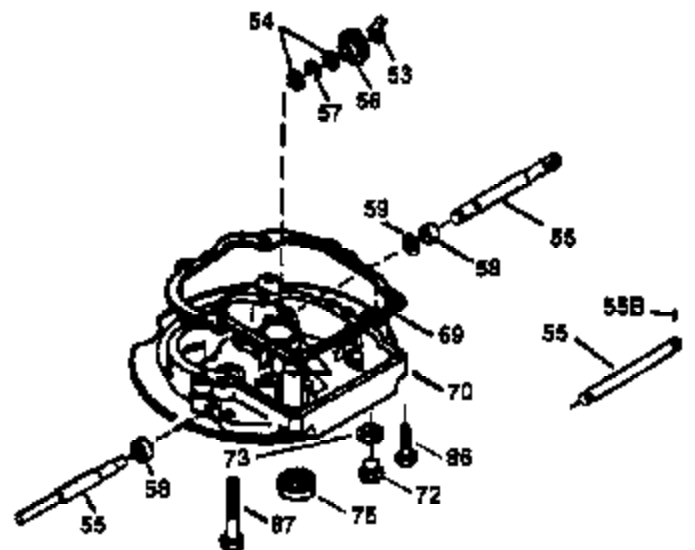

ILLUSTRATION SHOWS TYPICAL PARTS ONLY. ORDER BY PART NUMBER. PARTS NOT LISTED ARE SUPPLIED BY OEM.

VIEW 2 OF 3

Engine Parts List #2

Ref #	Part Number	Qty	Description
19	35998	1	Extension Spring
53	31745	1	Tang Washer
55	33640	1	PTO Shaft
56	33401	1	Right Hand Worm Gear
57	33537	1	Retaining Ring
58	31744	1	Oil Seal
59	31747	2	Washer
69	35261	1	* Mounting Flange Gasket
70	33535B	1	Mounting Flange (Incl.58, 72 thru 83)
72	36083	1	Oil Drain Plug
75	26208	1	Oil Seal
86	650488	5	Screw, 1/4-20 x 1-1/4"
87	650492	1	Screw, 1/4-20 x 2-1/4"
182	6201	2	Screw, 1/4-28 x 7/8"
185	31384A	1	Intake Pipe (Incl. 224)
186	36201	1	Governor Link
223	650451	2	Screw, 1/4-20 x 1"
238	650806	2	Screw, 10-32 x 5/8"
239	34338	1	* Air Cleaner Gasket
245	34340	1	Air Cleaner Filter
250	36213	1	Air Cleaner Cover
263	36214	1	Trim Ring
287	650884	2	Screw, 8-32 x 1/2"
300	35586	1	Fuel Tank (Incl. 292 & 301)
301	35355	1	Fuel Cap
390	590686	1	Rewind Starter