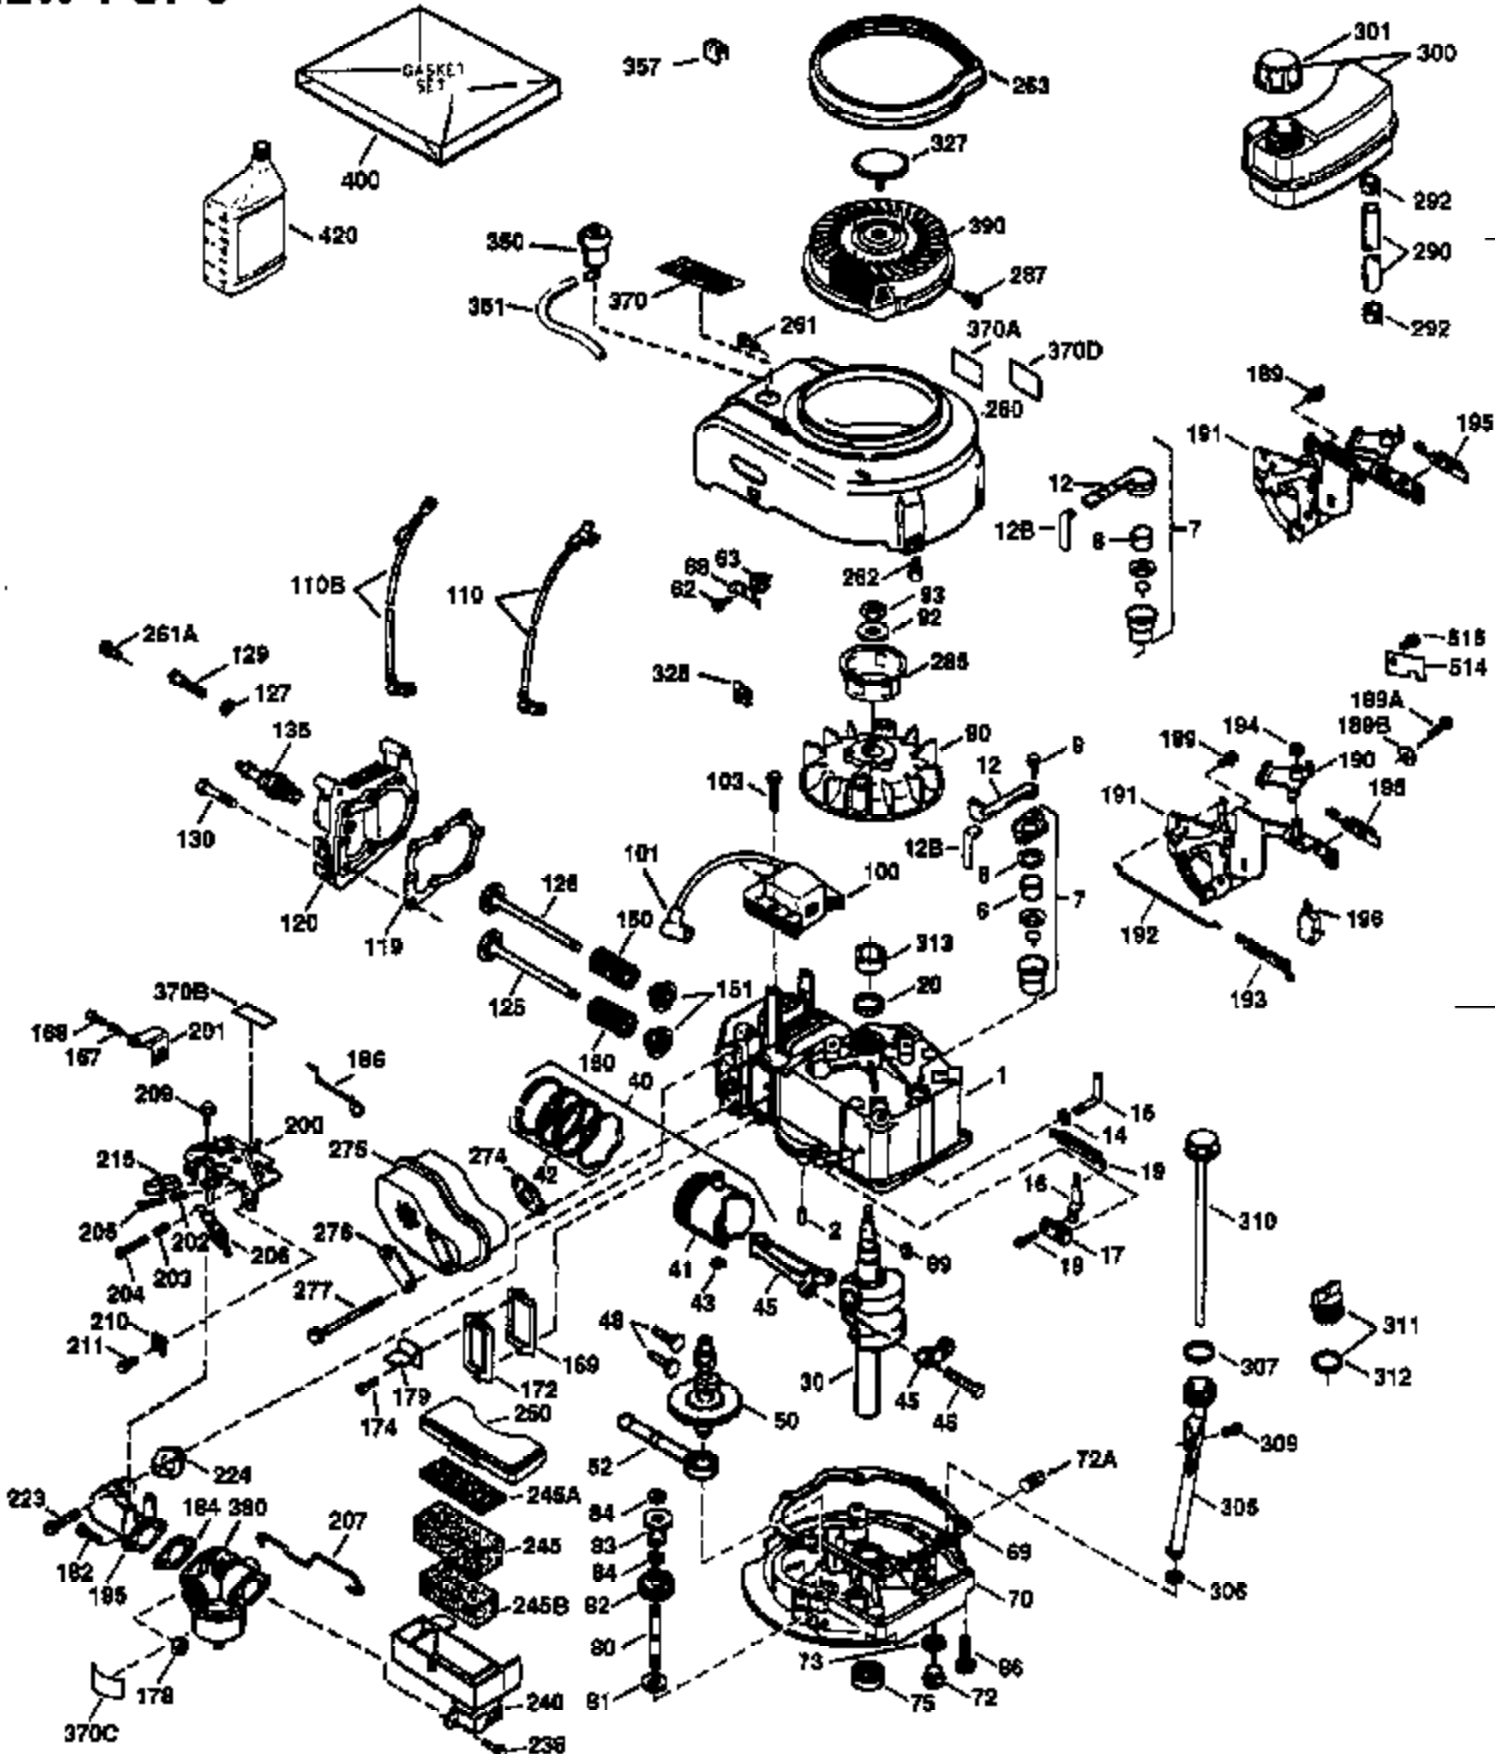

ILLUSTRATION SHOWS TYPICAL PARTS ONLY. ORDER BY PART NUMBER. PARTS NOT LISTED ARE SUPPLIED BY OEM.

VIEW 1 OF 3

Engine Parts List #1

Ref #	Part Number	Qty	Description
1	36478A	1	Cylinder (Incl. 2,7,20 & 125)
2	26727	2	Dowel Pin
6	33734	1	Breather Element
7	36557	1	Breather Body Ass'y. (Incl. 6 & 12)
12	36558	1	Breather Cover & Tube
14	28277	1	Washer
15	30589	1	Governor Rod
16	31383A	1	Governor Lever
17	31335	1	Governor Lever Clamp
18	650548	1	Screw, 8-32 x 5/16"
19	35998	1	Extension Spring
20	32600	1	Oil Seal
30	36215A	1	Crankshaft
40	36073	1	Piston, Pin & Ring Set (Std.)
40	36074	1	Piston, Pin & Ring Set (.010" OS)
40	36075	1	Piston, Pin & Ring Set (.020" OS)
41	36070	1	Piston & Pin Ass'y. (Std.) (Incl. 43)
41	36071	1	Piston & Pin Ass'y. (.010" OS) (Incl. 43)
41	36072	1	Piston & Pin Ass'y. (.020" OS) (Incl. 43)
42	36076	1	Ring Set (Std.)
42	36077	1	Ring Set (.010" OS)
42	36078	1	Ring Set (.020" OS)
43	20381	2	Piston Pin Retaining Ring
45	30963B	1	Connecting Rod (Incl. 46)
46	32610A	2	Connecting Rod Bolt
48	27241	2	Valve Lifter
50	35992	1	Camshaft (MCR)
52	29914	1	Oil Pump Ass'y.
69	35261	1	* Mounting Flange Gasket
70	34311D	1	Mounting Flange (Incl. 72 thru 83)
72	36083	1	Oil Drain Plug
75	27897	1	Oil Seal
80	30574A	1	Governor Shaft
81	30590A	1	Washer
82	30591	1	Governor Gear Ass'y. (Incl. 81)
83	30588A	1	Governor Spool
86	650488	6	Screw, 1/4-20 x 1-1/4"
89	611004	1	Flywheel Key
90	611112	1	Flywheel
92	650815	1	Belleville Washer
93	650816	1	Flywheel Nut
100	34443A	1	Solid State Ignition
101	610118	1	Spark Plug Cover
103	650814	2	Screw, Torx T-15, 10-24 x 1"
110	34961	1	Ground Wire
119	36477	1	* Cylinder Head Gasket
120	36476	1	Cylinder Head
125	36471	1	Exhaust Valve (Std.) (Incl. 151)
125	36472	1	Exhaust Valve (1/32" OS) (Incl. 151)
126	29314B	1	Intake Valve (Std.) (Incl. 151)
126	29315C	1	Intake Valve (1/32" OS) (Incl. 151)
130	6021A	8	Screw, 5/16-18 x 1-1/2"
135	35395	1	Resistor Spark Plug (RJ19LM)
150	35991	2	Valve Spring
151	31673	2	Valve Spring Cap
169	27234A	1	* Valve Cover Gasket
172	32755	1	Valve Cover
174	30200	2	Screw, 10-24 x 9/16"