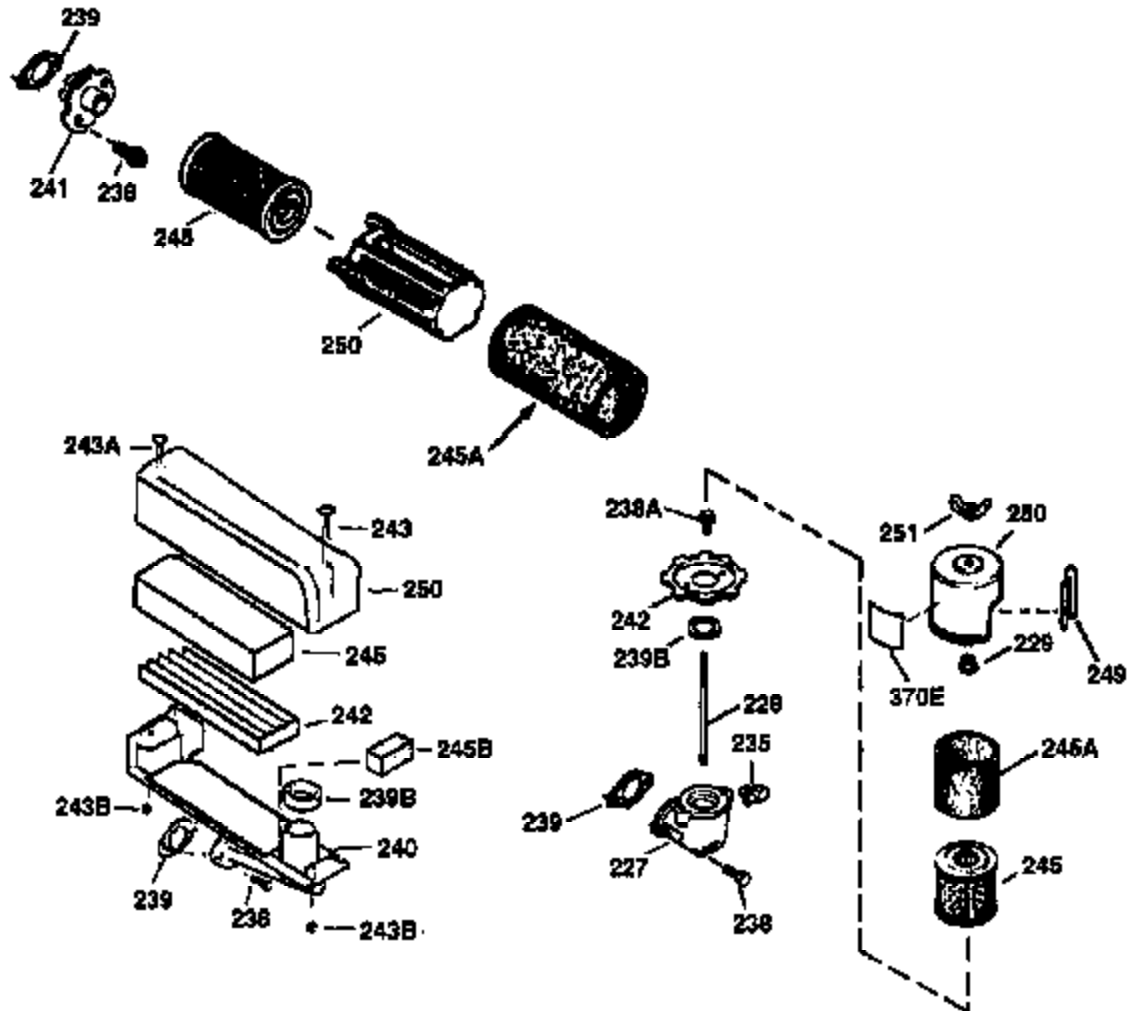

ILLUSTRATION SHOWS TYPICAL PARTS ONLY. ORDER BY PART NUMBER. PARTS NOT LISTED ARE SUPPLIED BY OEM.

VIEW 3 OF 3

Ref #	Part Number	Qty	Description
90	611112	1	Flywheel
238	650806	2	Screw, 10-32 x 5/8"
239	34338	1	* Air Cleaner Gasket
240	34858	1	Air Cleaner Body
245	34340	1	Air Cleaner Filter
250	36213	1	Air Cleaner Cover
275	36473	1	Muffler (Incl. 277)
277	650988	2	Screw, 1/4-20 x 2-5/16"
416	36085	1	Spark Arrestor Kit (Incl. 417)(Optional)
417	650760	1	Screw, 8-32 x 3/8" (Optional)