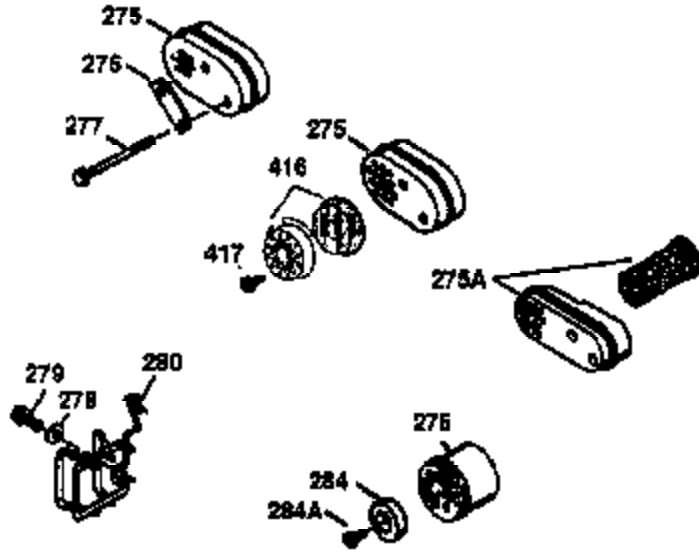

ILLUSTRATION SHOWS TYPICAL PARTS ONLY. ORDER BY PART NUMBER. PARTS NOT LISTED ARE SUPPLIED BY OEM.

VIEW 3 OF 3

Ref #	Part Number	Qty	Description
90	611112	1	Flywheel
238	650806	2	Screw, 10-32 x 5/8"
239	34338	1	* Air Cleaner Gasket
240	34858	1	Air Cleaner Body
245	34340	1	Air Cleaner Filter
250	36213	1	Air Cleaner Cover
275	36473	1	Muffler (Incl. 277)
277	650988	2	Screw, 1/4-20 x 2-5/16"
416	36085	1	Spark Arrestor Kit (Incl. 417)(Optional)
417	650760	1	Screw, 8-32 x 3/8" (Optional)