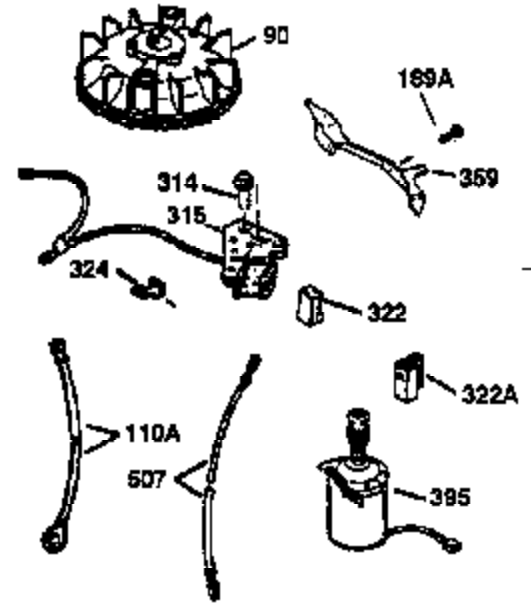

ILLUSTRATION SHOWS TYPICAL PARTS ONLY. ORDER BY PART NUMBER. PARTS NOT LISTED ARE SUPPLIED BY OEM.

VIEW 3 OF 3

Ref #	Part Number	Qty	Description
90	611112	1	Flywheel
238	650806	2	Screw, 10-32 x 5/8"
239	34338	1	* Air Cleaner Gasket
240	34858	1	Air Cleaner Body
245	34340	1	Air Cleaner Filter
250	36213	1	Air Cleaner Cover
275	36473	1	Muffler (Incl. 277)
277	650988	2	Screw, 1/4-20 x 2-5/16"
416	36085	1	Spark Arrestor Kit (Incl. 417)(Optional)
417	650760	1	Screw, 8-32 x 3/8" (Optional)