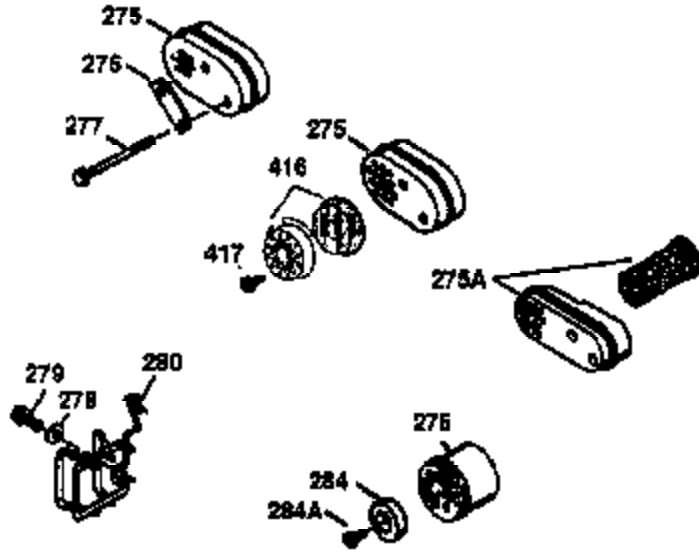

ILLUSTRATION SHOWS TYPICAL PARTS ONLY. ORDER BY PART NUMBER. PARTS NOT LISTED ARE SUPPLIED BY OEM.

VIEW 3 OF 3

Ref #	Part Number	Qty	Description
90	611112	1	Flywheel
238	650806	2	Screw, 10-32 x 5/8"
239	34338	1	* Air Cleaner Gasket
240	34858	1	Air Cleaner Body
245	34340	1	Air Cleaner Filter
250	36213	1	Air Cleaner Cover
275	34613A	1	Muffler
276	33753	1	Locking Plate
277	650795	2	Screw, 1/4-20 x 2-1/4"