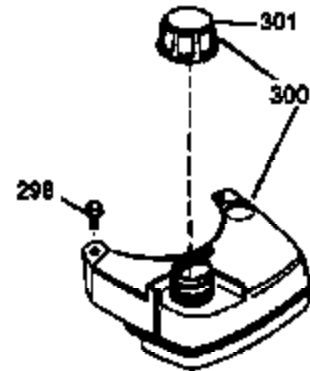

ILLUSTRATION SHOWS TYPICAL PARTS ONLY. ORDER BY PART NUMBER. PARTS NOT LISTED ARE SUPPLIED BY OEM.

VIEW 2 OF 3

Ref #	Part Number	Qty	Description
19	35998	1	Extension Spring
69	35261	1	* Mounting Flange Gasket
70	34311D	1	Mounting Flange (Incl. 72 thru 83)
72	36083	1	Oil Drain Plug
75	27897	1	Oil Seal
86	650488	6	Screw, 1/4-20 x 1-1/4"
182	6201	2	Screw, 1/4-28 x 7/8"
185	31384A	1	Intake Pipe (Incl. 224)
186	36201	1	Governor Link
223	650451	2	Screw, 1/4-20 x 1"
238	650806	2	Screw, 10-32 x 5/8"
239	34338	1	* Air Cleaner Gasket
245	34340	1	Air Cleaner Filter
250	36213	1	Air Cleaner Cover
263	36214	1	Trim Ring
287	650926	2	Screw, 8-32 x 21/64"
300	35586	1	Fuel Tank (Incl. 292 & 301)
301	35355	1	Fuel Cap
390	590686	1	Rewind Starter