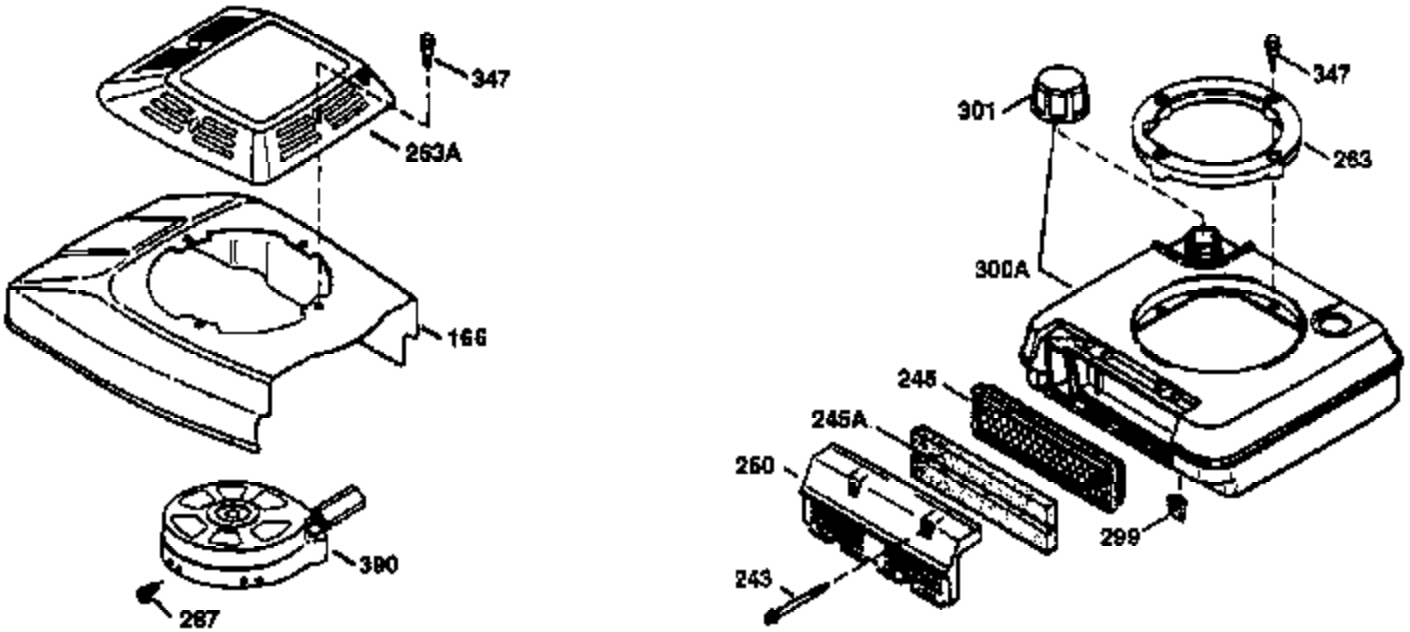

ILLUSTRATION SHOWS TYPICAL PARTS ONLY. ORDER BY PART NUMBER. PARTS NOT LISTED ARE SUPPLIED BY OEM.

VIEW 2 OF 3

Ref #	Part Number	Qty	Description
19	35998	1	Extension Spring
69	35261	1	* Mounting Flange Gasket
70	34311D	1	Mounting Flange (Incl. 72 thru 83)
72	36083	1	Oil Drain Plug
75	27897	1	Oil Seal
86	650488	6	Screw, 1/4-20 x 1-1/4"
182	6201	2	Screw, 1/4-28 x 7/8"
185	31384A	1	Intake Pipe (Incl. 224)
186	36201	1	Governor Link
223	650451	2	Screw, 1/4-20 x 1"
238	650806	2	Screw, 10-32 x 5/8"
239	34338	1	* Air Cleaner Gasket
245	34340	1	Air Cleaner Filter
250	36213	1	Air Cleaner Cover
263	36214	1	Trim Ring
287	650926	2	Screw, 8-32 x 21/64"
300	35586	1	Fuel Tank (Incl. 292 & 301)
301	35355	1	Fuel Cap
390	590686	1	Rewind Starter