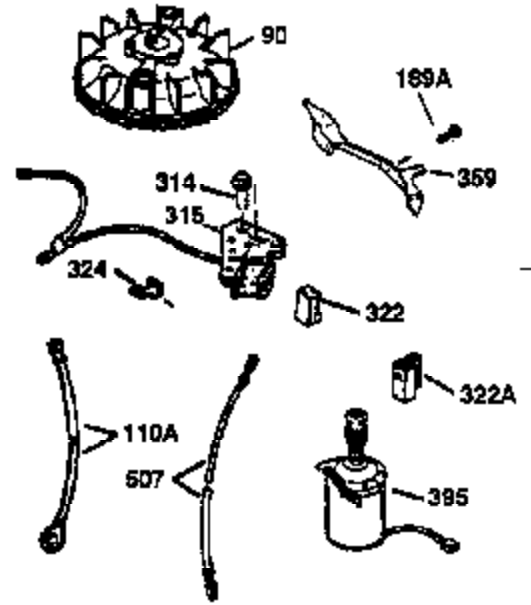

ILLUSTRATION SHOWS TYPICAL PARTS ONLY. ORDER BY PART NUMBER. PARTS NOT LISTED ARE SUPPLIED BY OEM.

VIEW 3 OF 3

Ref #	Part Number	Qty	Description
90	611112	1	Flywheel
238	650806	2	Screw, 10-32 x 5/8"
239	34338	1	* Air Cleaner Gasket
240	34858	1	Air Cleaner Body
245	34340	1	Air Cleaner Filter
250	36213	1	Air Cleaner Cover
275	34613A	1	Muffler
276	33753	1	Locking Plate
277	650795	2	Screw, 1/4-20 x 2-1/4"