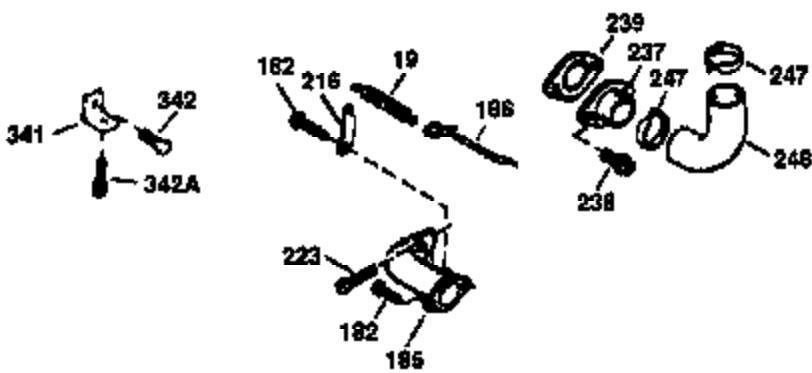

ILLUSTRATION SHOWS TYPICAL PARTS ONLY. ORDER BY PART NUMBER. PARTS NOT LISTED ARE SUPPLIED BY OEM.

VIEW 2 OF 3

Ref #	Part Number	Qty	Description
19	35998	1	Extension Spring
69	35261	1	* Mounting Flange Gasket
70	34311D	1	Mounting Flange (Incl. 72 thru 83)
72	36083	1	Oil Drain Plug
75	27897	1	Oil Seal
86	650488	6	Screw, 1/4-20 x 1-1/4"
182	6201	2	Screw, 1/4-28 x 7/8"
185	31384A	1	Intake Pipe (Incl. 224)
186	36201	1	Governor Link
223	650451	2	Screw, 1/4-20 x 1"
238	650806	2	Screw, 10-32 x 5/8"
239	34338	1	* Air Cleaner Gasket
245	34340	1	Air Cleaner Filter
250	36213	1	Air Cleaner Cover
263	36214	1	Trim Ring
287	650926	2	Screw, 8-32 x 21/64"
300	35586	1	Fuel Tank (Incl. 292 & 301)
301	35355	1	Fuel Cap
390	590686	1	Rewind Starter