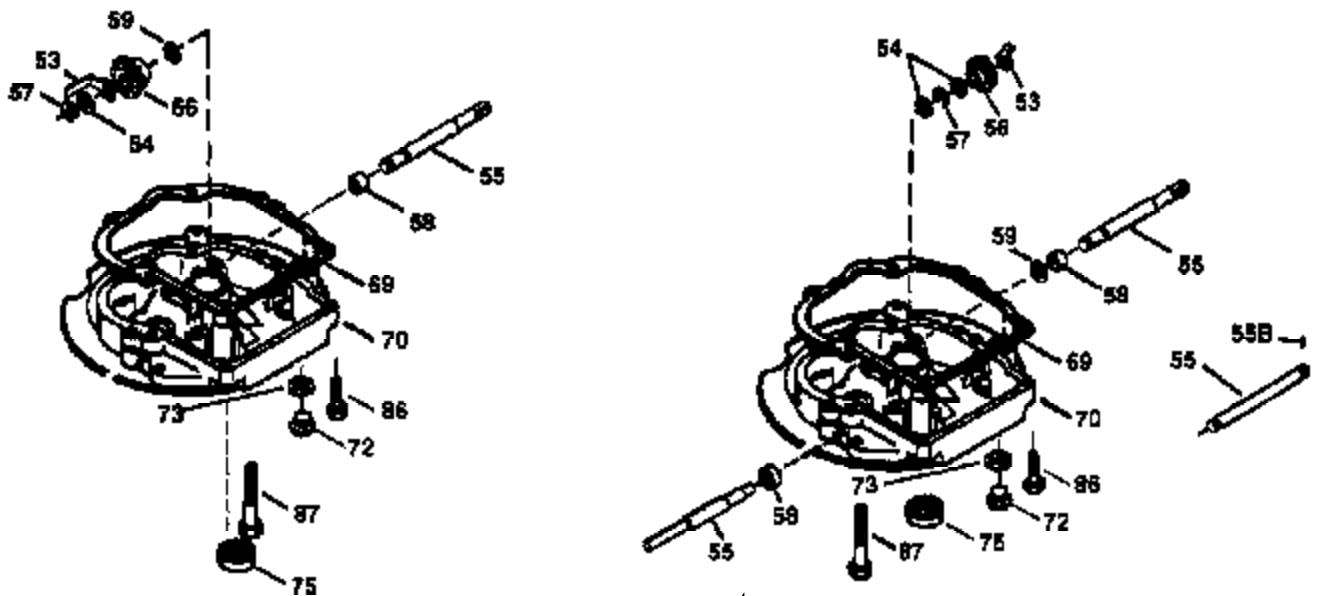

ILLUSTRATION SHOWS TYPICAL PARTS ONLY. ORDER BY PART NUMBER. PARTS NOT LISTED ARE SUPPLIED BY OEM.

VIEW 2 OF 3

Ref #	Part Number	Qty	Description
19	35998	1	Extension Spring
69	35261	1	* Mounting Flange Gasket
70	34311D	1	Mounting Flange (Incl. 72 thru 83)
72	36083	1	Oil Drain Plug
75	27897	1	Oil Seal
86	650488	6	Screw, 1/4-20 x 1-1/4"
182	6201	2	Screw, 1/4-28 x 7/8"
185	31384A	1	Intake Pipe (Incl. 224)
186	36201	1	Governor Link
223	650451	2	Screw, 1/4-20 x 1"
238	650806	2	Screw, 10-32 x 5/8"
239	34338	1	* Air Cleaner Gasket
245	34340	1	Air Cleaner Filter
250	36213	1	Air Cleaner Cover
263	36214	1	Trim Ring
287	650926	2	Screw, 8-32 x 21/64"
300	35586	1	Fuel Tank (Incl. 292 & 301)
301	35355	1	Fuel Cap
390	590686	1	Rewind Starter