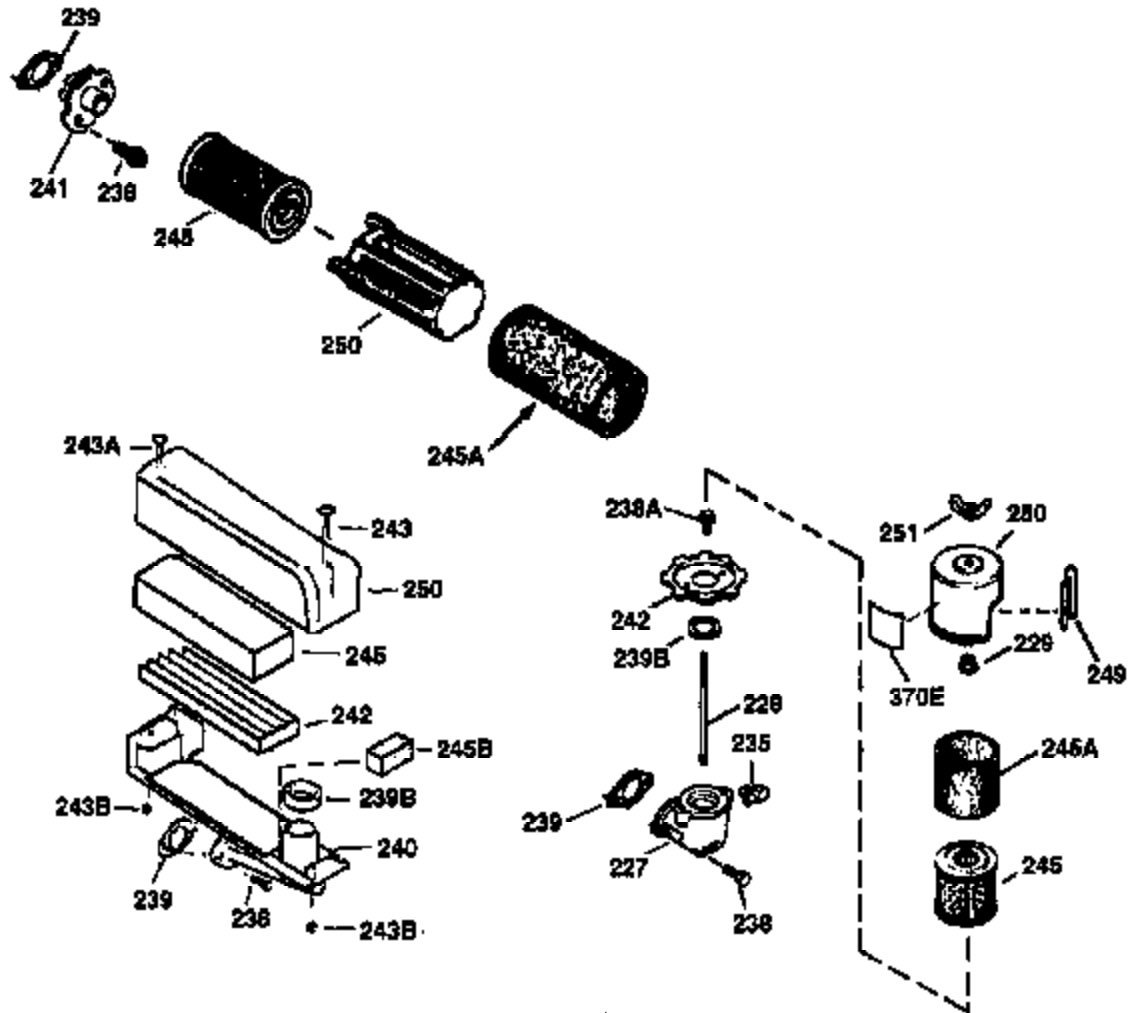

ILLUSTRATION SHOWS TYPICAL PARTS ONLY. ORDER BY PART NUMBER. PARTS NOT LISTED ARE SUPPLIED BY OEM.

VIEW 3 OF 3

Ref #	Part Number	Qty	Description
90	611112	1	Flywheel
238	650806	2	Screw, 10-32 x 5/8"
239	34338	1	* Air Cleaner Gasket
240	34858	1	Air Cleaner Body
245	34340	1	Air Cleaner Filter
250	36213	1	Air Cleaner Cover
275	34613A	1	Muffler
276	33753	1	Locking Plate
277	650795	2	Screw, 1/4-20 x 2-1/4"