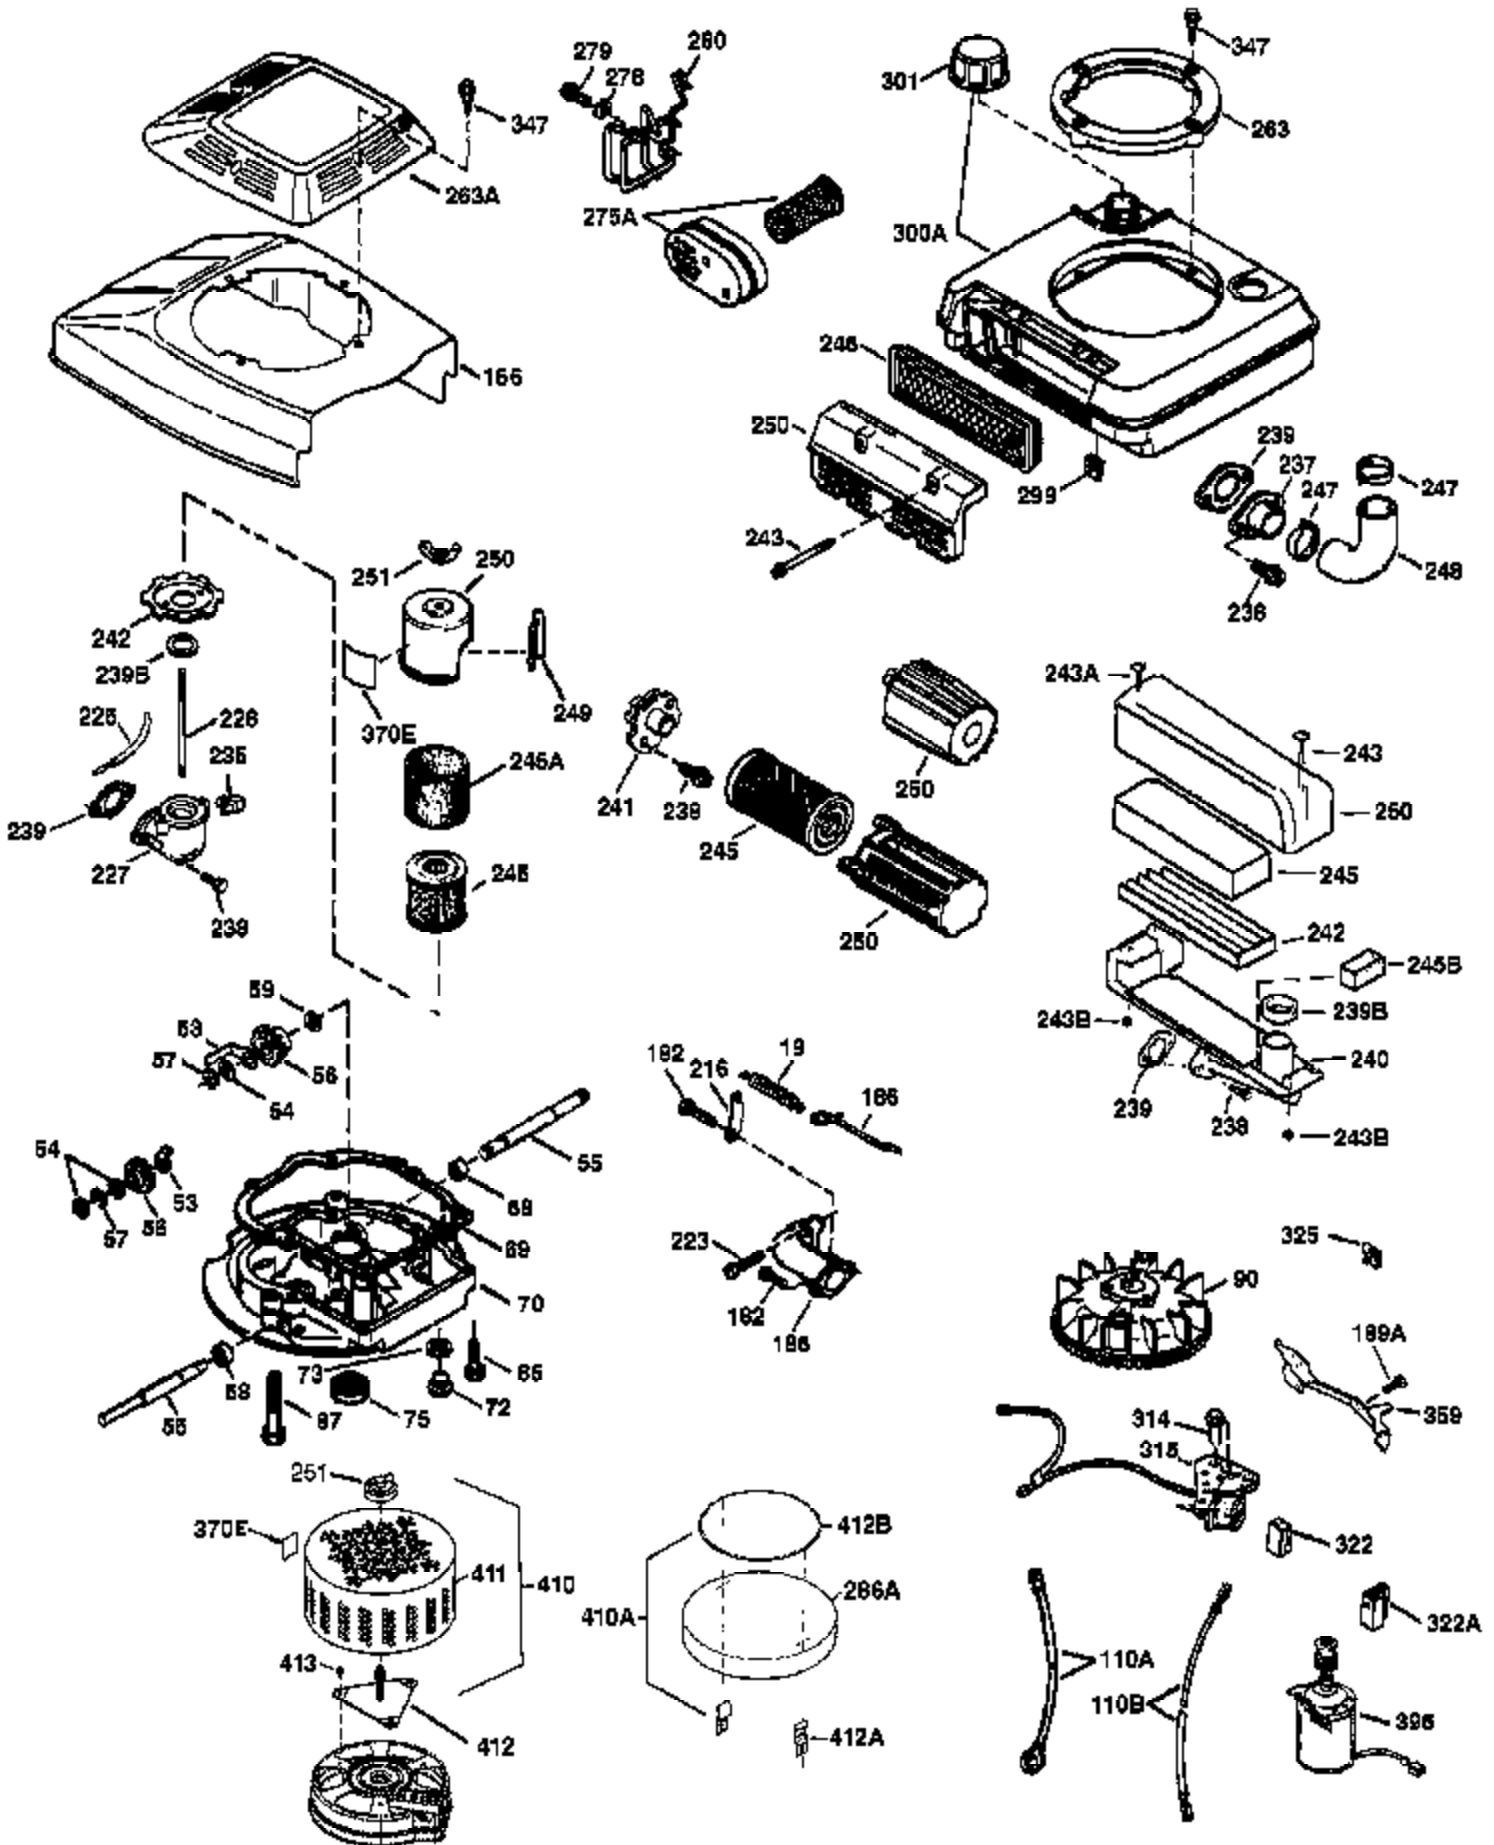

Ref #	Part Number	Qty	Description
19	31361	1	Extension Spring
69	35261	1	* Mounting Flange Gasket
70	34311D	1	Mounting Flange (Incl. 72 thru 83)
72	36083	1	Oil Drain Plug
75	27897	1	Oil Seal
86	650488	6	Screw, 1/4-20 x 1-1/4"
90	611112	1	Flywheel
182	6201	2	Screw, 1/4-28 x 7/8"
185	31384A	1	Intake Pipe (Incl. 224)
186	34337	1	Governor Link
223	650451	2	Screw, 1/4-20 x 1"
238	650806	2	Screw, 10-32 x 5/8"
239	34338	1	* Air Cleaner Gasket
240	34858	1	Air Cleaner Body
245	34340	1	Air Cleaner Filter
250	34341B	1	Air Cleaner Cover
263	36240	1	Trim Ring
301	36246	1	Fuel Cap
380	632635	1	Carburetor (Incl. 184)