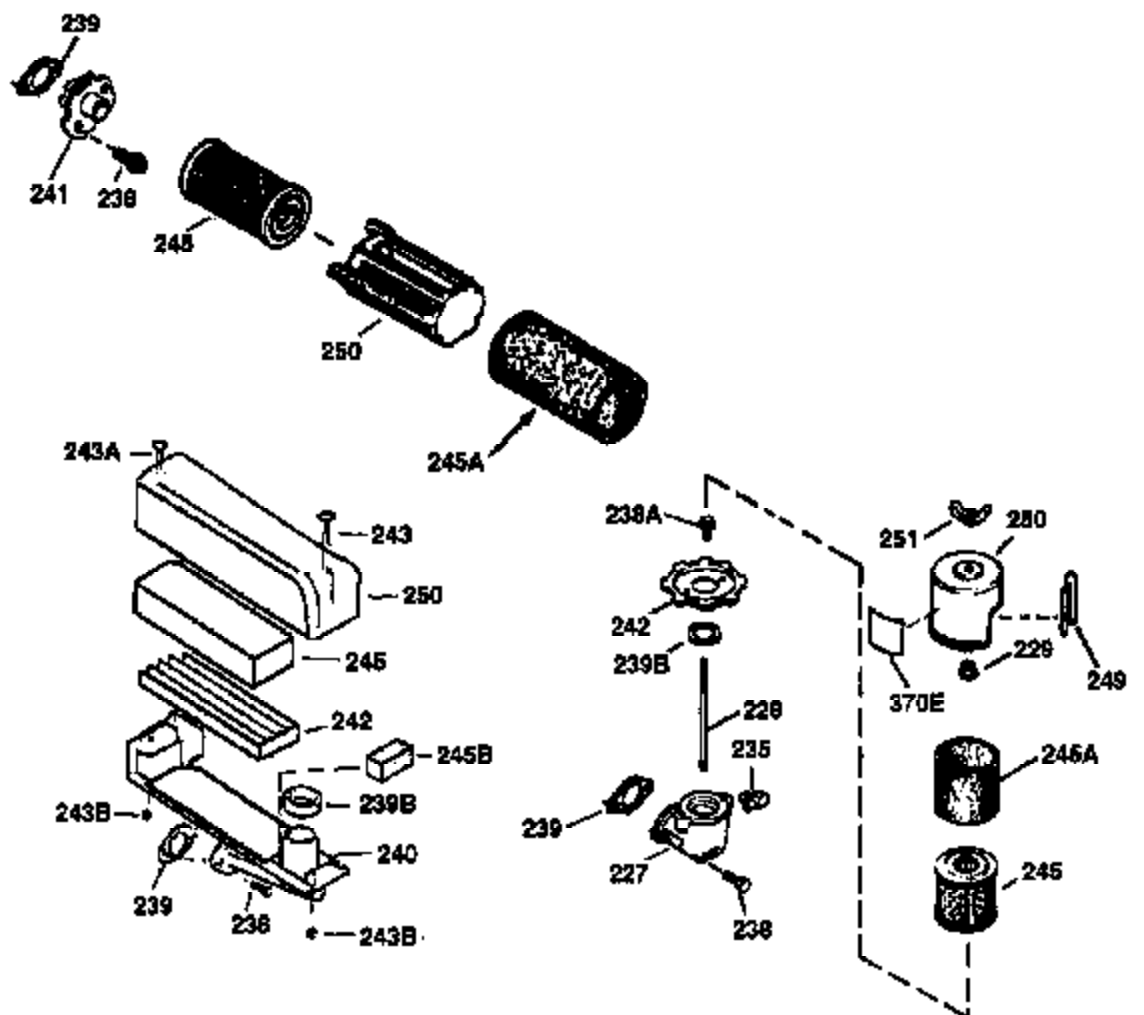

ILLUSTRATION SHOWS TYPICAL PARTS ONLY. ORDER BY PART NUMBER. PARTS NOT LISTED ARE SUPPLIED BY OEM.

VIEW 3 OF 3

Ref #	Part Number	Qty	Description
90	611112	1	Flywheel
238	650806	2	Screw, 10-32 x 5/8"
239	34338	1	* Air Cleaner Gasket
240	34858	1	Air Cleaner Body
245	34340	1	Air Cleaner Filter
250	34341B	1	Air Cleaner Cover
275	35603A	1	Muffler (Incl. 277)
276	33753	1	Locking Plate
277	650795	2	Screw, 1/4-20 x 2-1/4"