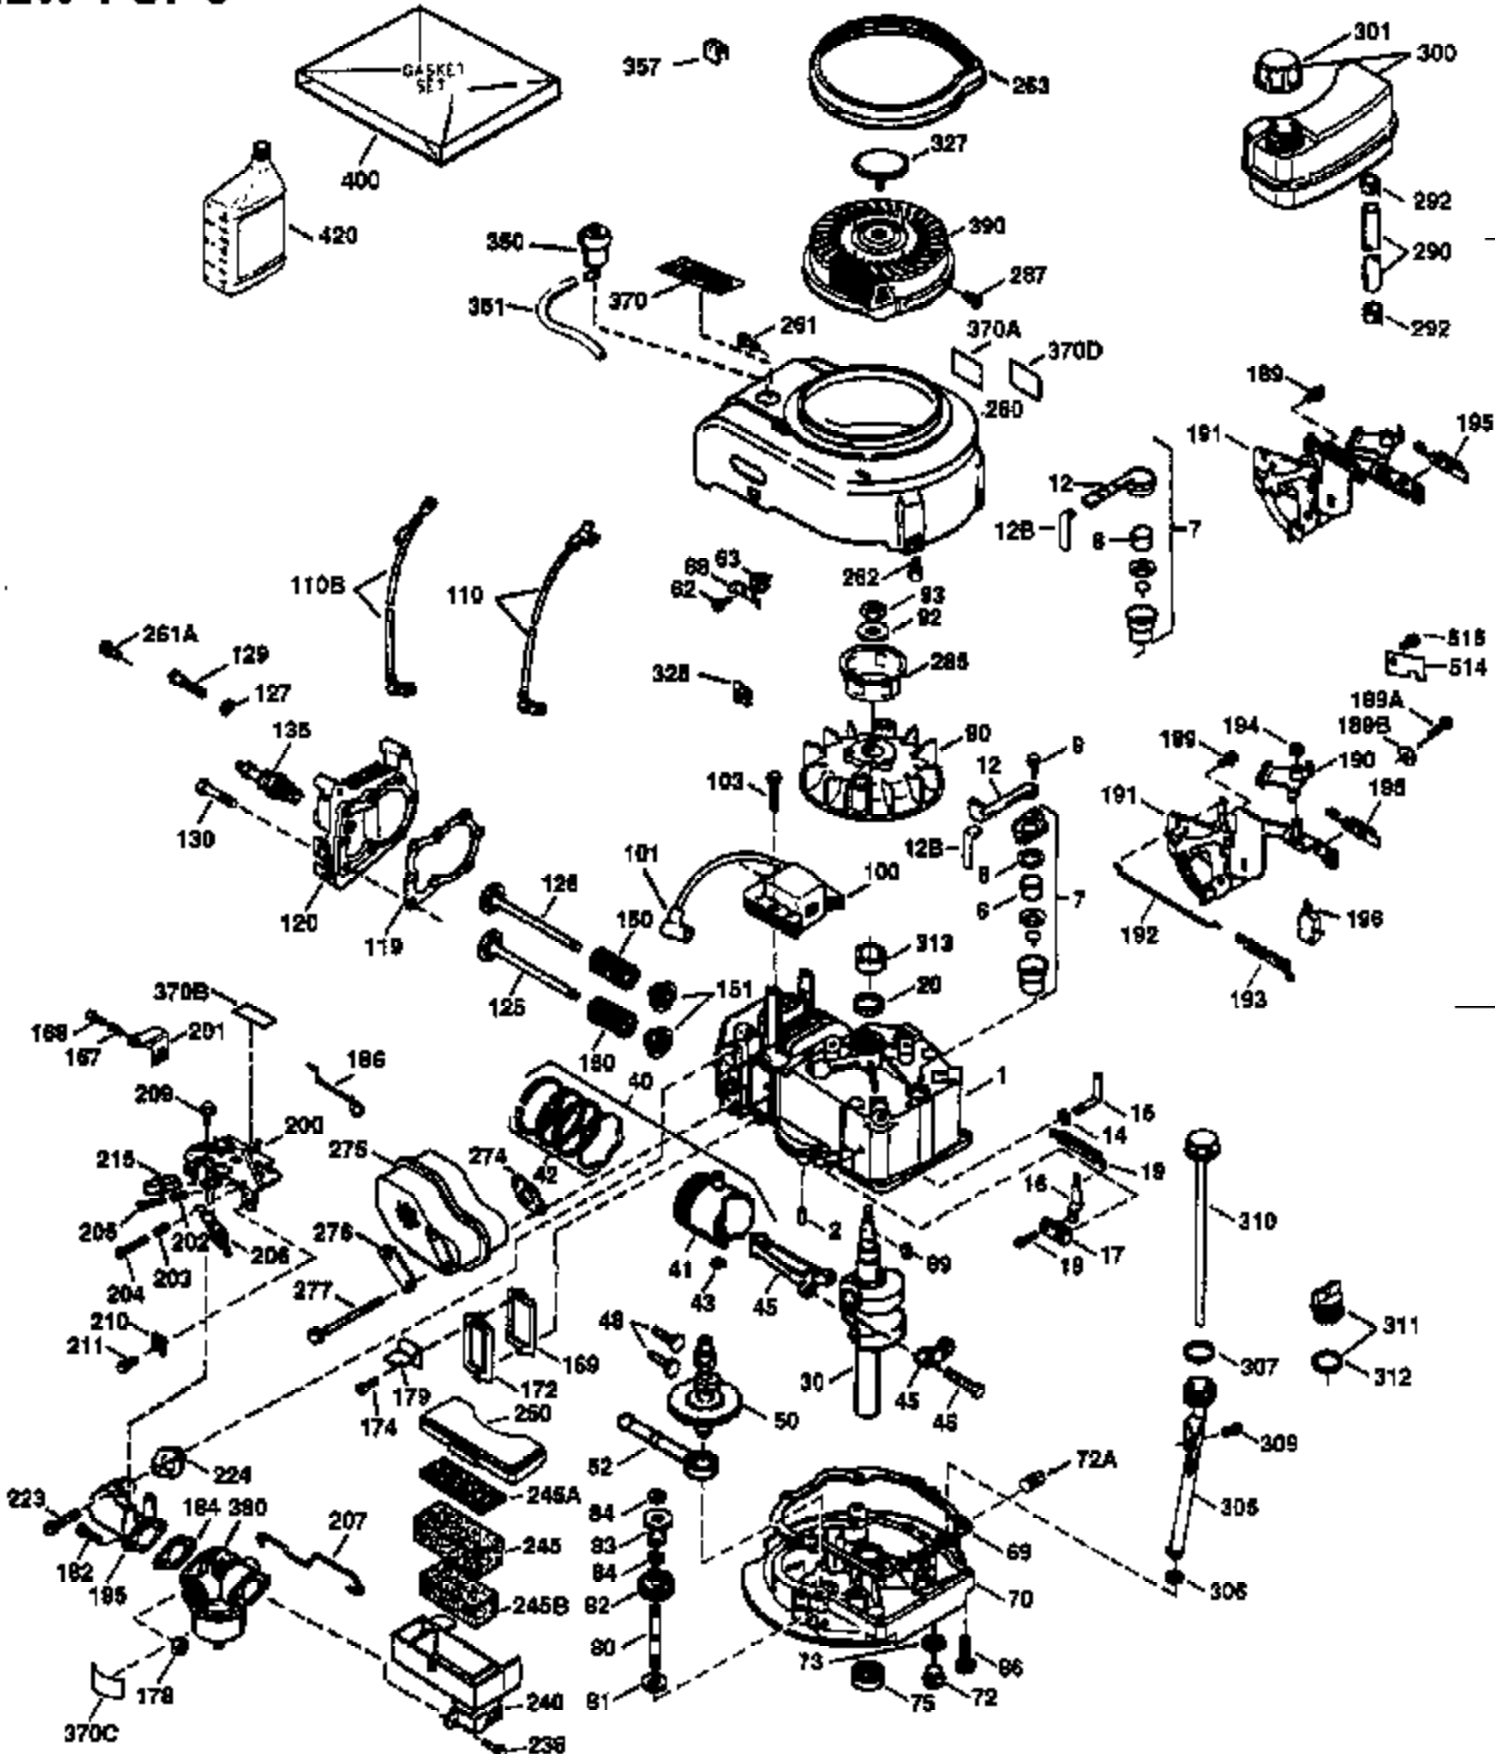

ILLUSTRATION SHOWS TYPICAL PARTS ONLY. ORDER BY PART NUMBER. PARTS NOT LISTED ARE SUPPLIED BY OEM.

VIEW 1 OF 3

Engine Parts List #1

Ref #	Part Number	Qty	Description
1	36265	1	Cylinder (Incl. 2 & 20)
2	26727	2	Dowel Pin
6	33734	1	Breather Element
7	34214A	1	Breather Ass'y. (Incl. 6, 8, 9 & 12)
8	33735	1	* Breather Gasket
9	30200	2	Screw, 10-24 x 9/16"
12	33886	1	Breather Tube
14	28277	1	Washer
15	30589	1	Governor Rod
16	31383A	1	Governor Lever
17	31335	1	Governor Lever Clamp
18	650548	1	Screw, 8-32 x 5/16"
19	31361	1	Extension Spring
20	32600	1	Oil Seal
30	36237	1	Crankshaft
40	36073	1	Piston, Pin & Ring Set (Std.)
40	36074	1	Piston, Pin & Ring Set (.010" OS)
40	36075	1	Piston, Pin & Ring Set (.020" OS)
41	36070	1	Piston & Pin Ass'y. (Std.) (Incl. 43)
41	36071	1	Piston & Pin Ass'y. (.010" OS) (Incl. 43)
41	36072	1	Piston & Pin Ass'y. (.020" OS) (Incl. 43)
42	36076	1	Ring Set (Std.)
42	36077	1	Ring Set (.010" OS)
42	36078	1	Ring Set (.020" OS)
43	20381	2	Piston Pin Retaining Ring
45	30963B	1	Connecting Rod (Incl. 46)
46	32610A	2	Connecting Rod Bolt
48	27241	2	Valve Lifter
50	35992	1	Camshaft (MCR)
52	29914	1	Oil Pump Ass'y.
69	35261	1	* Mounting Flange Gasket
70	34311D	1	Mounting Flange (Incl. 72 thru 83)
72	36083	1	Oil Drain Plug
75	27897	1	Oil Seal
80	30574A	1	Governor Shaft
81	30590A	1	Washer
82	30591	1	Governor Gear Ass'y. (Incl. 81)
83	30588A	1	Governor Spool
86	650488	6	Screw, 1/4-20 x 1-1/4"
89	611004	1	Flywheel Key
90	611112	1	Flywheel
92	650815	1	Belleville Washer
93	650816	1	Flywheel Nut
100	34443A	1	Solid State Ignition
101	610118	1	Spark Plug Cover
103	650814	2	Screw, Torx T-15, 10-24 x 1"
110	34961	1	Ground Wire
119	33554A	1	* Cylinder Head Gasket
120	34342	1	Cylinder Head
125	29313C	1	Exhaust Valve (Std.) (Incl. 151)
125	29315C	1	Exhaust Valve (1/32" OS) (Incl. 151)
126	29314B	1	Intake Valve (Std.) (Incl. 151)
126	29315C	1	Intake Valve (1/32" OS) (Incl. 151)
130	6021A	8	Screw, 5/16-18 x 1-1/2"
135	35395	1	Resistor Spark Plug (RJ19LM)
150	35991	2	Valve Spring
151	31673	2	Valve Spring Cap
169	27234A	1	* Valve Cover Gasket