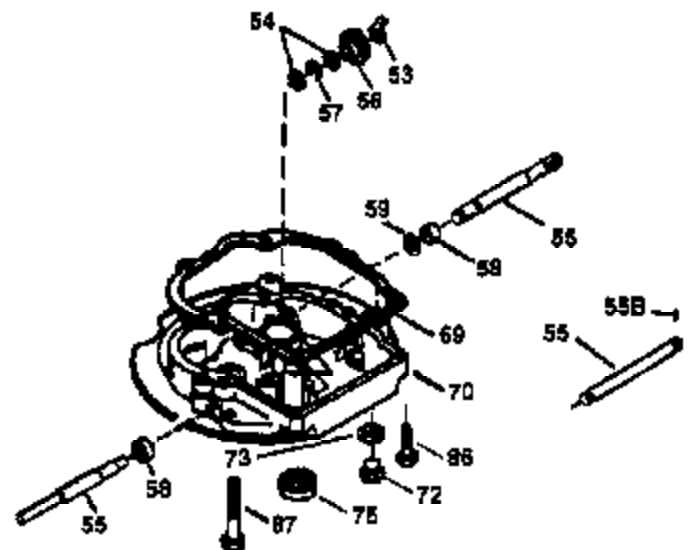

ILLUSTRATION SHOWS TYPICAL PARTS ONLY. ORDER BY PART NUMBER. PARTS NOT LISTED ARE SUPPLIED BY OEM.

VIEW 2 OF 3

Ref #	Part Number	Qty	Description
19	31361	1	Extension Spring
69	35261	1	* Mounting Flange Gasket
70	34311D	1	Mounting Flange (Incl. 72 thru 83)
72	36083	1	Oil Drain Plug
75	27897	1	Oil Seal
86	650488	6	Screw, 1/4-20 x 1-1/4"
182	6201	2	Screw, 1/4-28 x 7/8"
185	31384A	1	Intake Pipe (Incl. 224)
186	34337	1	Governor Link
223	650451	2	Screw, 1/4-20 x 1"
238	650806	2	Screw, 10-32 x 5/8"
239	34338	1	* Air Cleaner Gasket
245	34340	1	Air Cleaner Filter
250	34341B	1	Air Cleaner Cover
263	36240	1	Trim Ring
287	650926	2	Screw, 8-32 x 21/64"
300	35586	1	Fuel Tank (Incl. 292 & 301)
301	35355	1	Fuel Cap
390	590686	1	Rewind Starter