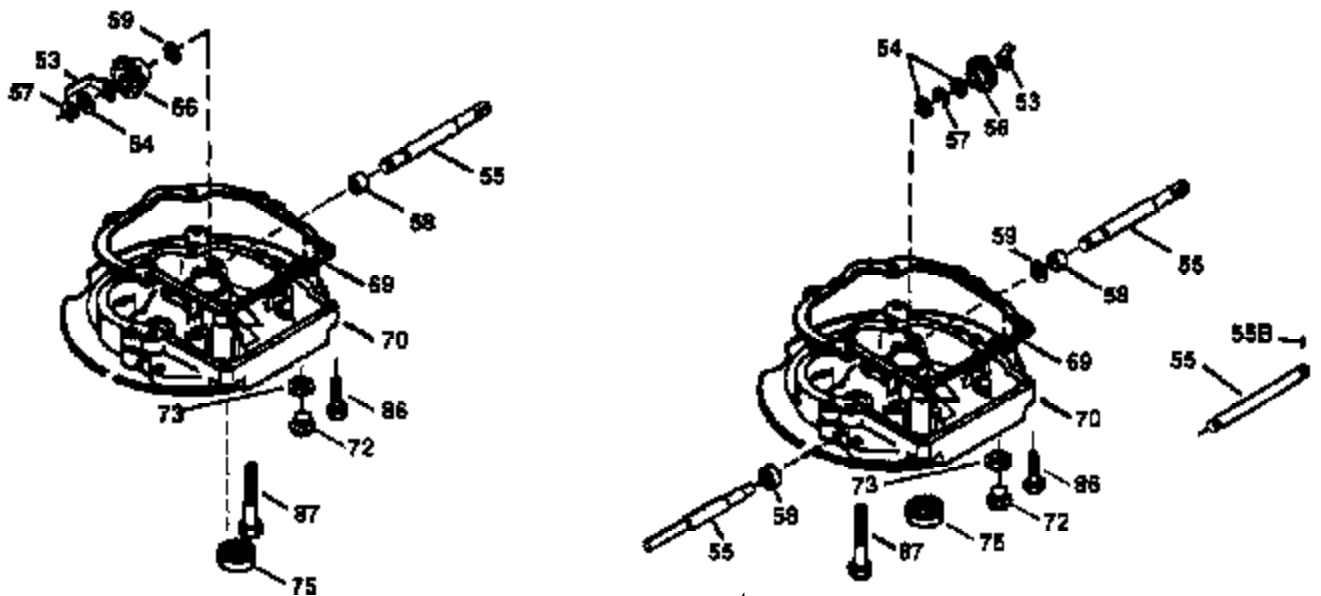

ILLUSTRATION SHOWS TYPICAL PARTS ONLY. ORDER BY PART NUMBER. PARTS NOT LISTED ARE SUPPLIED BY OEM.

VIEW 2 OF 3

Ref #	Part Number	Qty	Description
19	36281	1	Extension Spring
69	35261	1	* Mounting Flange Gasket
70	34311D	1	Mounting Flange (Incl. 72 thru 83)
72	36083	1	Oil Drain Plug
75	27897	1	Oil Seal
86	650488	6	Screw, 1/4-20 x 1-1/4"
182	6201	2	Screw, 1/4-28 x 7/8"
185	31384A	1	Intake Pipe (Incl. 224)
186	34337	1	Governor Link
223	650451	2	Screw, 1/4-20 x 1"
238	650806	2	Screw, 10-32 x 5/8"
239	34338	1	* Air Cleaner Gasket
245	34340	1	Air Cleaner Filter
250	36213	1	Air Cleaner Cover
263	36240	1	Trim Ring
287	650926	2	Screw, 8-32 x 21/64"
300	35586	1	Fuel Tank (Incl. 292 & 301)
301	35355	1	Fuel Cap
390	590688	1	Rewind Starter