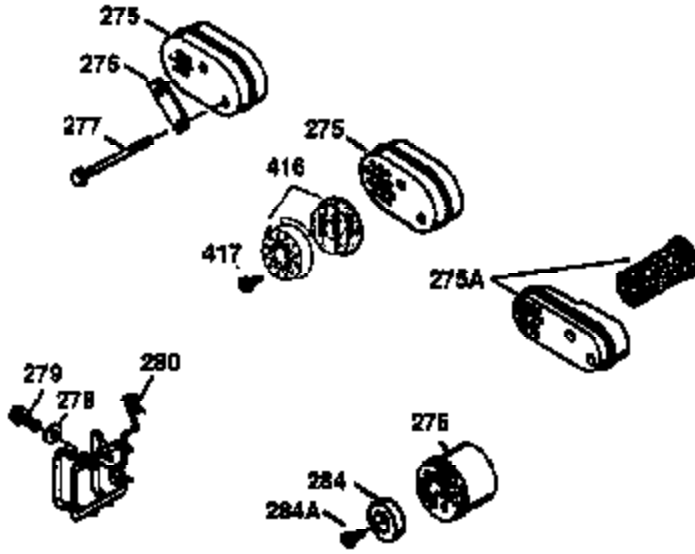

ILLUSTRATION SHOWS TYPICAL PARTS ONLY. ORDER BY PART NUMBER. PARTS NOT LISTED ARE SUPPLIED BY OEM.

VIEW 3 OF 3

Ref #	Part Number	Qty	Description
90	611112	1	Flywheel
238	650806	2	Screw, 10-32 x 5/8"
239	34338	1	* Air Cleaner Gasket
240	34858	1	Air Cleaner Body
245	34340	1	Air Cleaner Filter
250	36213	1	Air Cleaner Cover
275	35993	1	Muffler
276	35994	1	Locking Plate
277	650957	2	Screw, 1/4-20 x 2-31/32"