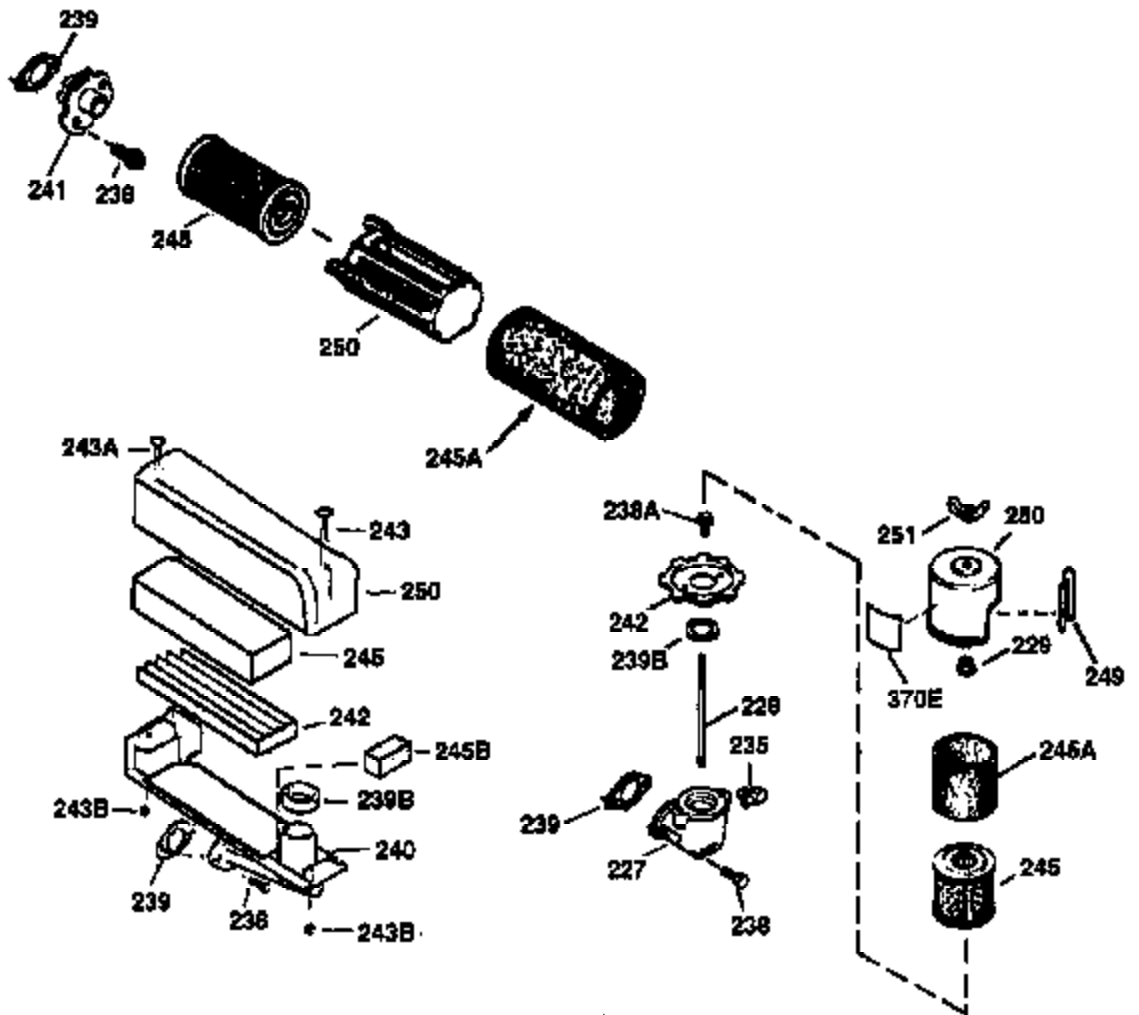

ILLUSTRATION SHOWS TYPICAL PARTS ONLY. ORDER BY PART NUMBER. PARTS NOT LISTED ARE SUPPLIED BY OEM.

VIEW 3 OF 3

Ref #	Part Number	Qty	Description
90	611112	1	Flywheel
238	650806	2	Screw, 10-32 x 5/8"
239	34338	1	* Air Cleaner Gasket
240	34858	1	Air Cleaner Body
245	34340	1	Air Cleaner Filter
250	36213	1	Air Cleaner Cover
275	35993	1	Muffler
276	35994	1	Locking Plate
277	650957	2	Screw, 1/4-20 x 2-31/32"