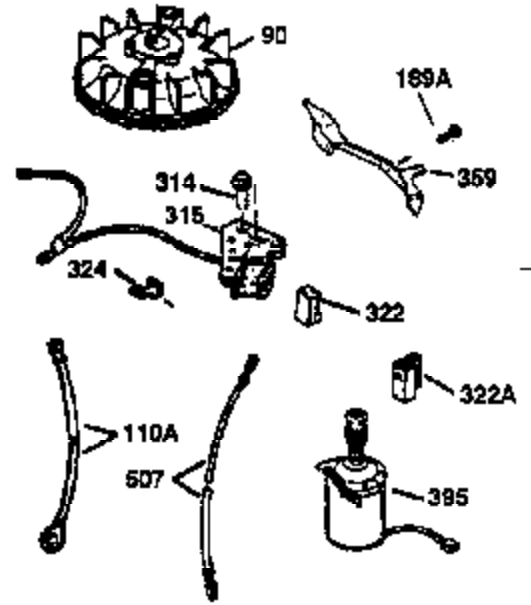

ILLUSTRATION SHOWS TYPICAL PARTS ONLY. ORDER BY PART NUMBER. PARTS NOT LISTED ARE SUPPLIED BY OEM.

VIEW 3 OF 3

Ref #	Part Number	Qty	Description
90	611112	1	Flywheel
238	650806	2	Screw, 10-32 x 5/8"
239	34338	1	* Air Cleaner Gasket
240	34858	1	Air Cleaner Body
245	34340	1	Air Cleaner Filter
250	36213	1	Air Cleaner Cover
275	35993	1	Muffler
276	35994	1	Locking Plate
277	650957	2	Screw, 1/4-20 x 2-31/32"