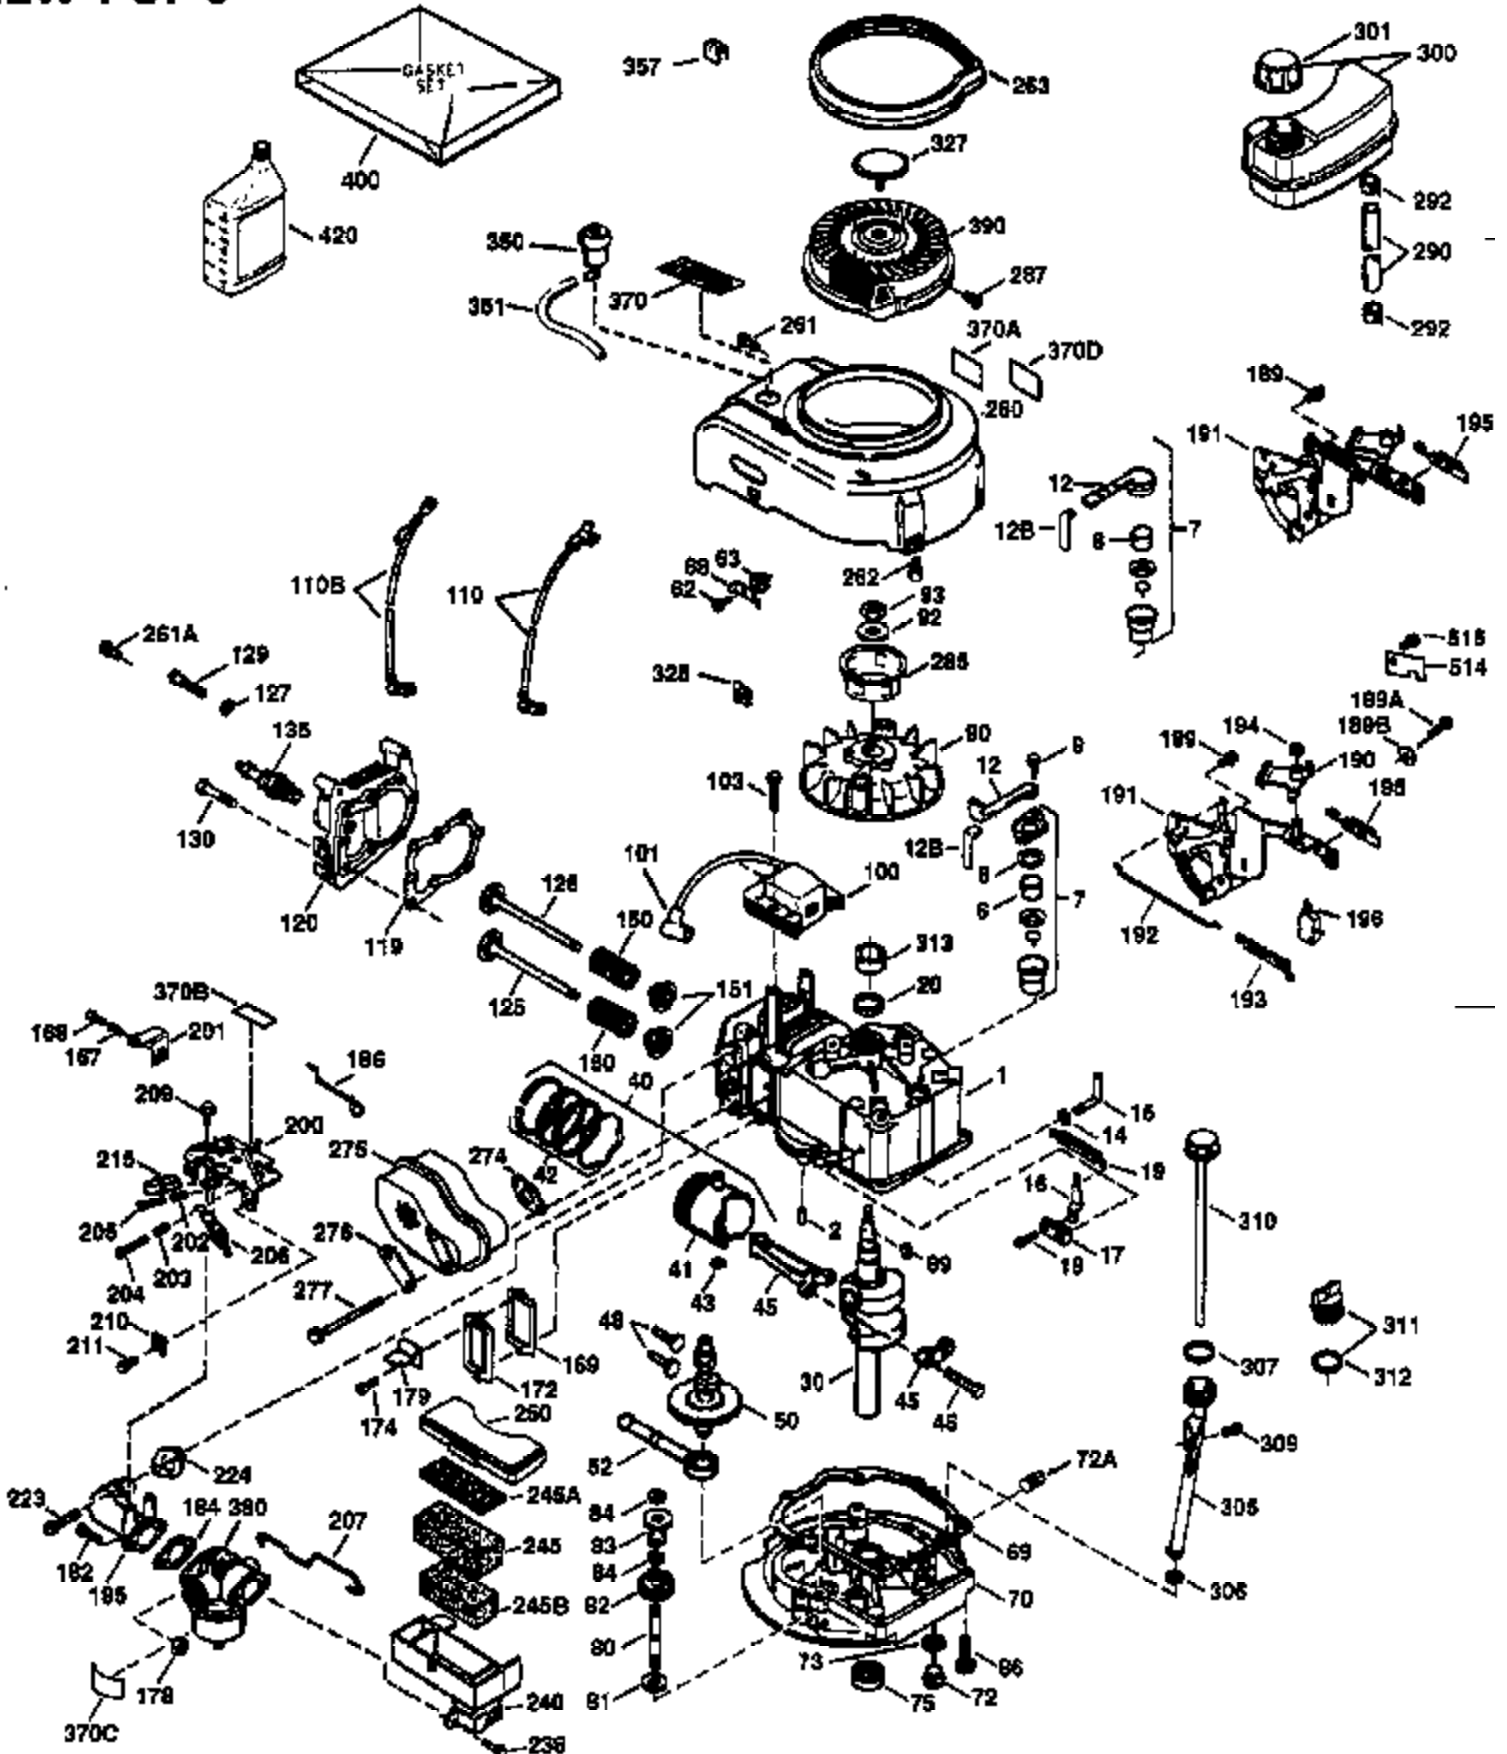

ILLUSTRATION SHOWS TYPICAL PARTS ONLY. ORDER BY PART NUMBER. PARTS NOT LISTED ARE SUPPLIED BY OEM.

VIEW 1 OF 3

Engine Parts List #1

Ref #	Part Number	Qty	Description
1	36265	1	Cylinder (Incl. 2 & 20)
2	26727	2	Dowel Pin
6	33734	1	Breather Element
7	34214A	1	Breather Ass'y. (Incl. 6, 8, 9 & 12)
8	33735	1	* Breather Gasket
9	30200	2	Screw, 10-24 x 9/16"
12	33886	1	Breather Tube
14	28277	1	Washer
15	30589	1	Governor Rod
16	31383A	1	Governor Lever
17	31335	1	Governor Lever Clamp
18	650548	1	Screw, 8-32 x 5/16"
19	36281	1	Extension Spring
20	32600	1	Oil Seal
30	36215A	1	Crankshaft
40	36073	1	Piston, Pin & Ring Set (Std.)
40	36074	1	Piston, Pin & Ring Set (.010" OS)
40	36075	1	Piston, Pin & Ring Set (.020" OS)
41	36070	1	Piston & Pin Ass'y. (Std.) (Incl. 43)
41	36071	1	Piston & Pin Ass'y. (.010" OS) (Incl. 43)
41	36072	1	Piston & Pin Ass'y. (.020" OS) (Incl. 43)
42	36076	1	Ring Set (Std.)
42	36077	1	Ring Set (.010" OS)
42	36078	1	Ring Set (.020" OS)
43	20381	2	Piston Pin Retaining Ring
45	30963B	1	Connecting Rod (Incl. 46)
46	32610A	2	Connecting Rod Bolt
48	27241	2	Valve Lifter
50	35992	1	Camshaft (MCR)
52	29914	1	Oil Pump Ass'y.
69	35261	1	* Mounting Flange Gasket
70	34311D	1	Mounting Flange (Incl. 72 thru 83)
72	36083	1	Oil Drain Plug
75	27897	1	Oil Seal
80	30574A	1	Governor Shaft
81	30590A	1	Washer
82	30591	1	Governor Gear Ass'y. (Incl. 81)
83	30588A	1	Governor Spool
86	650488	6	Screw, 1/4-20 x 1-1/4"
89	611004	1	Flywheel Key
90	611112	1	Flywheel
92	650815	1	Belleville Washer
93	650816	1	Flywheel Nut
100	34443A	1	Solid State Ignition
101	610118	1	Spark Plug Cover
103	650814	2	Screw, Torx T-15, 10-24 x 1"
110	36230	1	Ground Wire
119	33554A	1	* Cylinder Head Gasket
120	34342	1	Cylinder Head
125	29313C	1	Exhaust Valve (Std.) (Incl. 151)
125	29315C	1	Exhaust Valve (1/32" OS) (Incl. 151)
126	29314B	1	Intake Valve (Std.) (Incl. 151)
126	29315C	1	Intake Valve (1/32" OS) (Incl. 151)
130	6021A	8	Screw, 5/16-18 x 1-1/2"
135	35395	1	Resistor Spark Plug (RJ19LM)
150	35991	2	Valve Spring
151	31673	2	Valve Spring Cap
169	27234A	1	* Valve Cover Gasket