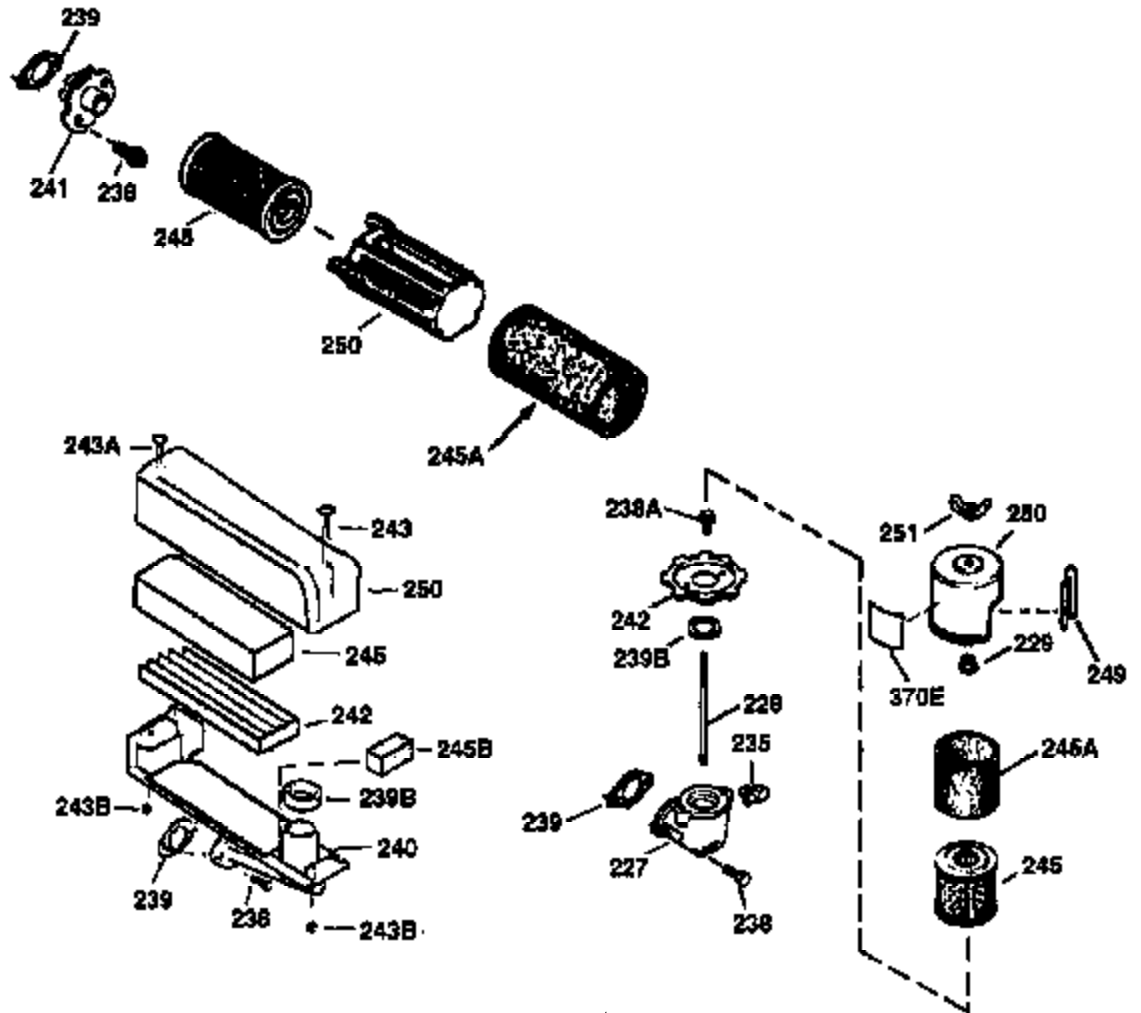

ILLUSTRATION SHOWS TYPICAL PARTS ONLY. ORDER BY PART NUMBER. PARTS NOT LISTED ARE SUPPLIED BY OEM.

VIEW 3 OF 3

Ref #	Part Number	Qty	Description
90	611112	1	Flywheel
238	650806	2	Screw, 10-32 x 5/8"
239	34338	1	* Air Cleaner Gasket
240	34858	1	Air Cleaner Body
245	34340	1	Air Cleaner Filter
250	36213	1	Air Cleaner Cover
275	35993	1	Muffler
276	35994	1	Locking Plate
277	650957	2	Screw, 1/4-20 x 2-31/32"