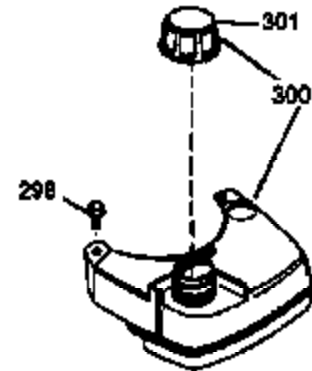

ILLUSTRATION SHOWS TYPICAL PARTS ONLY. ORDER BY PART NUMBER. PARTS NOT LISTED ARE SUPPLIED BY OEM.

VIEW 2 OF 3

Ref #	Part Number	Qty	Description
19	36281	1	Extension Spring
69	35261	1	* Mounting Flange Gasket
70	34311D	1	Mounting Flange (Incl. 72 thru 83)
72	36083	1	Oil Drain Plug
75	27897	1	Oil Seal
86	650488	6	Screw, 1/4-20 x 1-1/4"
182	6201	2	Screw, 1/4-28 x 7/8"
185	31384A	1	Intake Pipe (Incl. 224)
186	34337	1	Governor Link
223	650451	2	Screw, 1/4-20 x 1"
238	650806	2	Screw, 10-32 x 5/8"
239	34338	1	* Air Cleaner Gasket
245	34340	1	Air Cleaner Filter
250	36213	1	Air Cleaner Cover
263	36240	1	Trim Ring
287	650926	2	Screw, 8-32 x 21/64"
300	35586	1	Fuel Tank (Incl. 292 & 301)
301	35355	1	Fuel Cap
390	590688	1	Rewind Starter