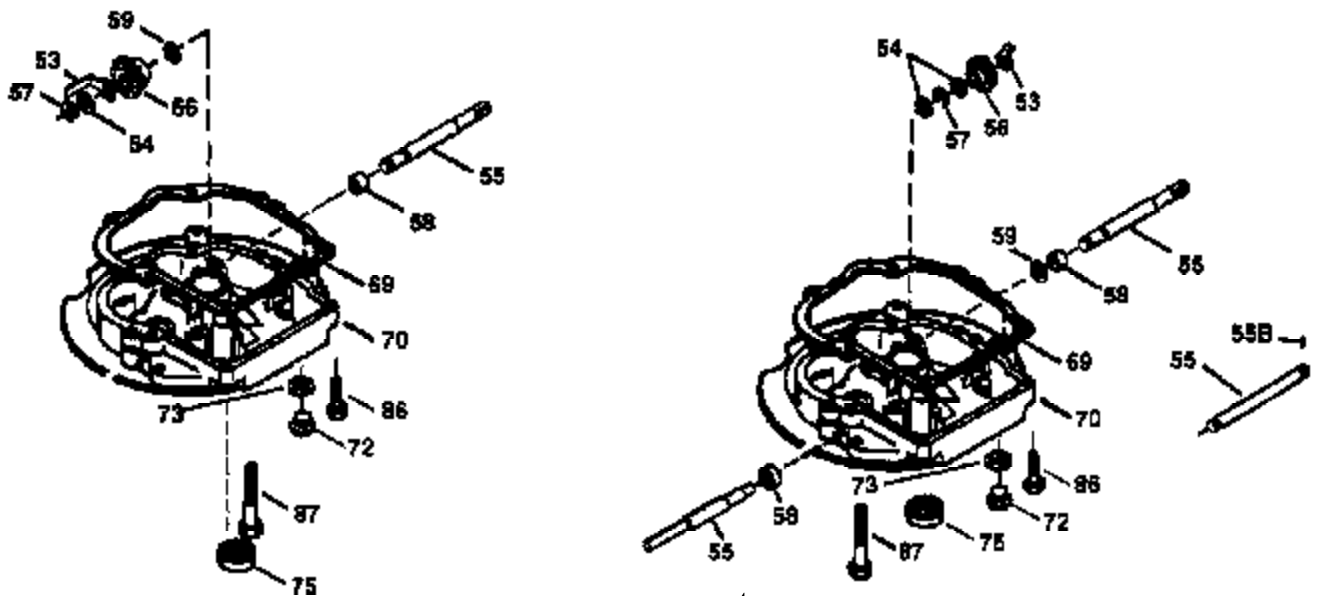

ILLUSTRATION SHOWS TYPICAL PARTS ONLY. ORDER BY PART NUMBER. PARTS NOT LISTED ARE SUPPLIED BY OEM.

VIEW 2 OF 3

Ref #	Part Number	Qty	Description
19	36281	1	Extension Spring
69	35261	1	* Mounting Flange Gasket
70	34311D	1	Mounting Flange (Incl. 72 thru 83)
72	36083	1	Oil Drain Plug
75	27897	1	Oil Seal
86	650488	6	Screw, 1/4-20 x 1-1/4"
182	6201	2	Screw, 1/4-28 x 7/8"
185	31384A	1	Intake Pipe (Incl. 224)
186	34337	1	Governor Link
223	650451	2	Screw, 1/4-20 x 1"
238	650806	2	Screw, 10-32 x 5/8"
239	34338	1	* Air Cleaner Gasket
245	34340	1	Air Cleaner Filter
250	36213	1	Air Cleaner Cover
263	36240	1	Trim Ring
287	650926	2	Screw, 8-32 x 21/64"
300	35586	1	Fuel Tank (Incl. 292 & 301)
301	35355	1	Fuel Cap
390	590688	1	Rewind Starter