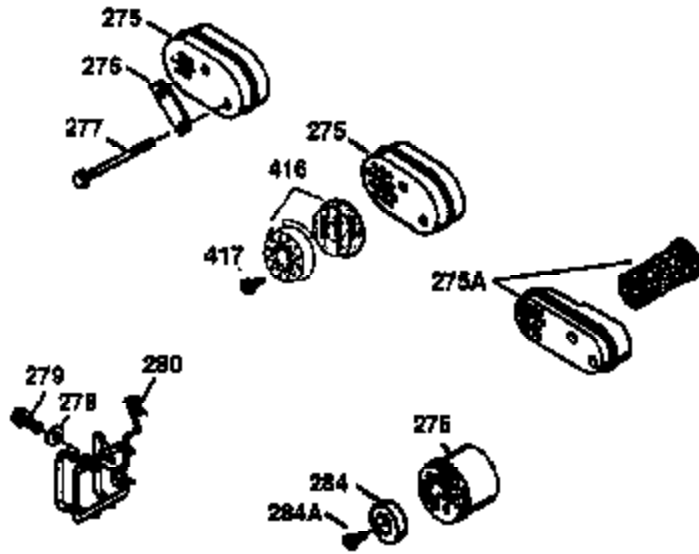

ILLUSTRATION SHOWS TYPICAL PARTS ONLY. ORDER BY PART NUMBER. PARTS NOT LISTED ARE SUPPLIED BY OEM.

VIEW 3 OF 3

Ref #	Part Number	Qty	Description
90	611112	1	Flywheel
238	650806	2	Screw, 10-32 x 5/8"
239	34338	1	* Air Cleaner Gasket
240	34858	1	Air Cleaner Body
245	34340	1	Air Cleaner Filter
250	36213	1	Air Cleaner Cover
275	35603A	1	Muffler (Incl. 277)
276	33753	1	Locking Plate
277	650795	2	Screw, 1/4-20 x 2-1/4"