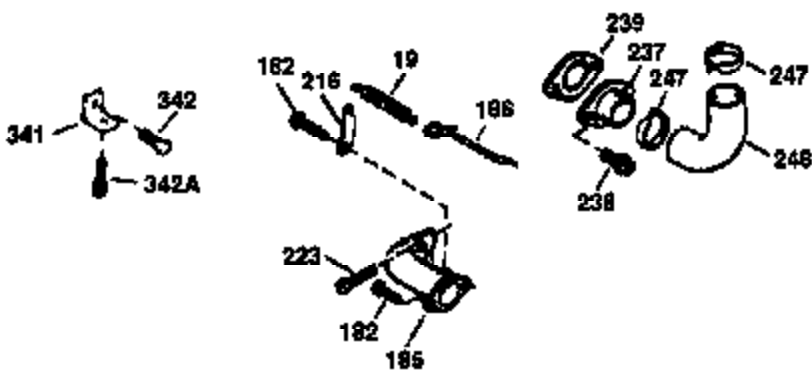

ILLUSTRATION SHOWS TYPICAL PARTS ONLY. ORDER BY PART NUMBER. PARTS NOT LISTED ARE SUPPLIED BY OEM.

VIEW 2 OF 3

Ref #	Part Number	Qty	Description
19	31361	1	Extension Spring
69	35261	1	* Mounting Flange Gasket
70	34311D	1	Mounting Flange (Incl. 72 thru 83)
72	36083	1	Oil Drain Plug
75	27897	1	Oil Seal
86	650488	6	Screw, 1/4-20 x 1-1/4"
182	6201	2	Screw, 1/4-28 x 7/8"
185	31384A	1	Intake Pipe (Incl. 224)
186	34358	1	Governor Link
223	650451	2	Screw, 1/4-20 x 1"
238	650806	2	Screw, 10-32 x 5/8"
239	34338	1	* Air Cleaner Gasket
245	34340	1	Air Cleaner Filter
250	36213	1	Air Cleaner Cover
263	36241	1	Trim Ring
287	650926	2	Screw, 8-32 x 21/64"
300	35586	1	Fuel Tank (Incl. 292 & 301)
301	35355	1	Fuel Cap
390	590686	1	Rewind Starter