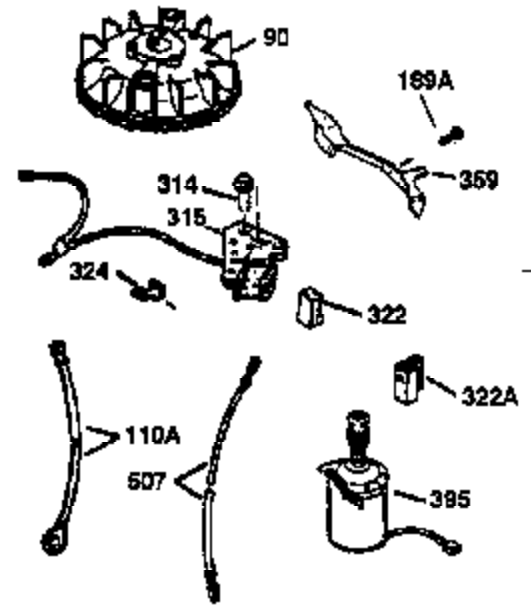

ILLUSTRATION SHOWS TYPICAL PARTS ONLY. ORDER BY PART NUMBER. PARTS NOT LISTED ARE SUPPLIED BY OEM.

VIEW 3 OF 3

Ref #	Part Number	Qty	Description
90	611112	1	Flywheel
238	650806	2	Screw, 10-32 x 5/8"
239	34338	1	* Air Cleaner Gasket
240	34858	1	Air Cleaner Body
245	34340	1	Air Cleaner Filter
250	36213	1	Air Cleaner Cover
275	35603A	1	Muffler (Incl. 277)
276	33753	1	Locking Plate
277	650795	2	Screw, 1/4-20 x 2-1/4"