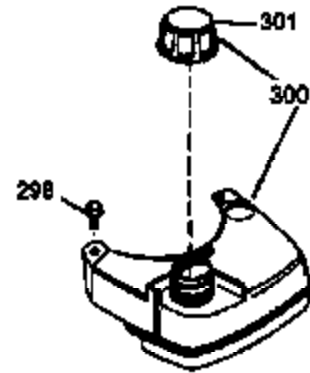

ILLUSTRATION SHOWS TYPICAL PARTS ONLY. ORDER BY PART NUMBER. PARTS NOT LISTED ARE SUPPLIED BY OEM.

VIEW 2 OF 3

Ref #	Part Number	Qty	Description
19	31361	1	Extension Spring
69	35261	1	* Mounting Flange Gasket
70	34311D	1	Mounting Flange (Incl. 72 thru 83)
72	36083	1	Oil Drain Plug
75	27897	1	Oil Seal
86	650488	6	Screw, 1/4-20 x 1-1/4"
182	6201	2	Screw, 1/4-28 x 7/8"
185	31384A	1	Intake Pipe (Incl. 224)
186	34358	1	Governor Link
223	650451	2	Screw, 1/4-20 x 1"
238	650806	2	Screw, 10-32 x 5/8"
239	34338	1	* Air Cleaner Gasket
245	34340	1	Air Cleaner Filter
250	36213	1	Air Cleaner Cover
263	36241	1	Trim Ring
287	650926	2	Screw, 8-32 x 21/64"
300	35586	1	Fuel Tank (Incl. 292 & 301)
301	35355	1	Fuel Cap
390	590686	1	Rewind Starter