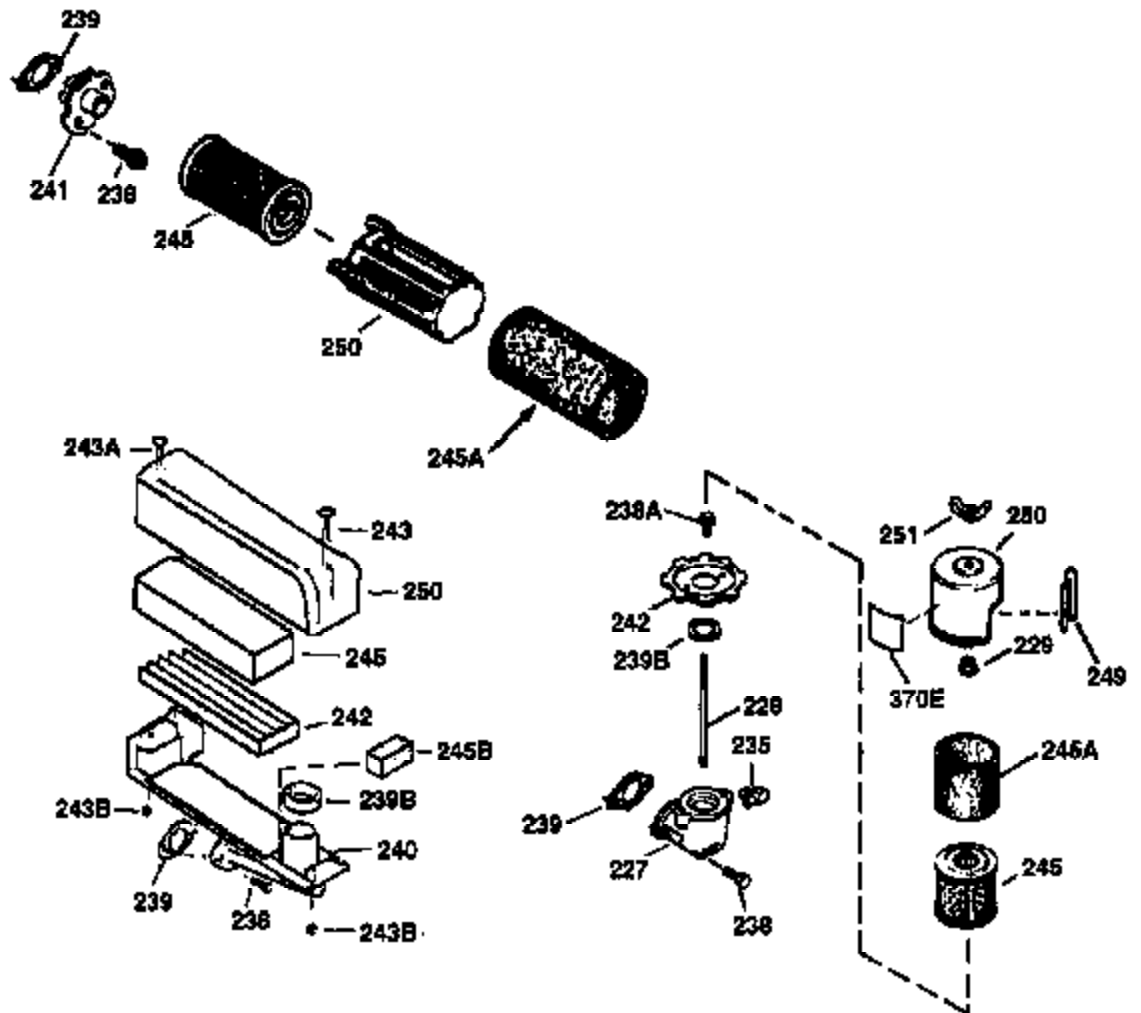

ILLUSTRATION SHOWS TYPICAL PARTS ONLY. ORDER BY PART NUMBER. PARTS NOT LISTED ARE SUPPLIED BY OEM.

VIEW 3 OF 3

Ref #	Part Number	Qty	Description
90	611112	1	Flywheel
238	650806	2	Screw, 10-32 x 5/8"
239	34338	1	* Air Cleaner Gasket
240	34858	1	Air Cleaner Body
245	34340	1	Air Cleaner Filter
250	36213	1	Air Cleaner Cover
275	35603A	1	Muffler (Incl. 277)
276	33753	1	Locking Plate
277	650795	2	Screw, 1/4-20 x 2-1/4"