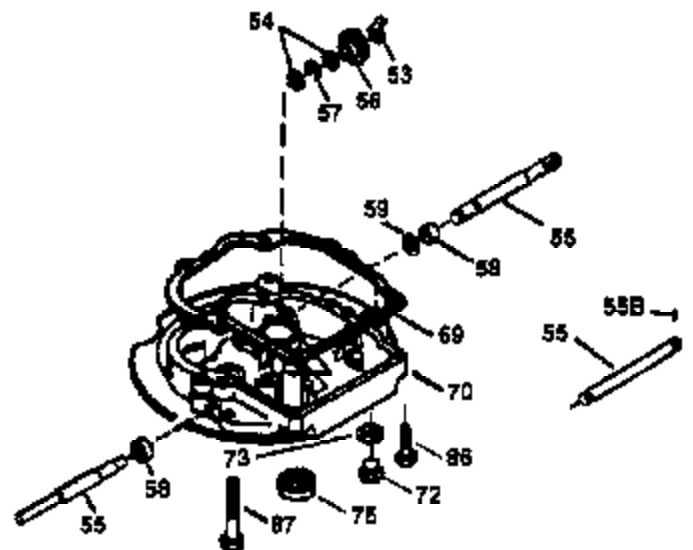

ILLUSTRATION SHOWS TYPICAL PARTS ONLY. ORDER BY PART NUMBER. PARTS NOT LISTED ARE SUPPLIED BY OEM.

VIEW 2 OF 3

Ref #	Part Number	Qty	Description
19	31361	1	Extension Spring
69	35261	1	* Mounting Flange Gasket
70	34311D	1	Mounting Flange (Incl. 72 thru 83)
72	36083	1	Oil Drain Plug
75	27897	1	Oil Seal
86	650488	6	Screw, 1/4-20 x 1-1/4"
182	6201	2	Screw, 1/4-28 x 7/8"
185	31384A	1	Intake Pipe (Incl. 224)
186	34358	1	Governor Link
223	650451	2	Screw, 1/4-20 x 1"
238	650806	2	Screw, 10-32 x 5/8"
239	34338	1	* Air Cleaner Gasket
245	34340	1	Air Cleaner Filter
250	36213	1	Air Cleaner Cover
263	36241	1	Trim Ring
287	650926	2	Screw, 8-32 x 21/64"
300	35586	1	Fuel Tank (Incl. 292 & 301)
301	35355	1	Fuel Cap
390	590686	1	Rewind Starter