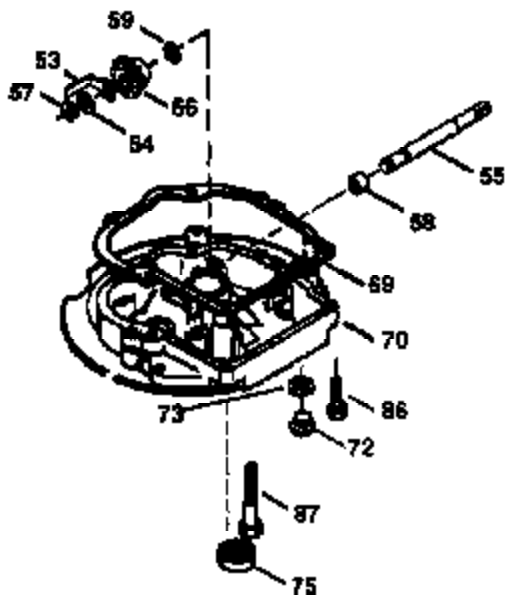

ILLUSTRATION SHOWS TYPICAL PARTS ONLY. ORDER BY PART NUMBER. PARTS NOT LISTED ARE SUPPLIED BY OEM.

VIEW 2 OF 3

Ref #	Part Number	Qty	Description
19	31361	1	Extension Spring
69	35261	1	* Mounting Flange Gasket
70	34311D	1	Mounting Flange (Incl. 72 thru 83)
72	36083	1	Oil Drain Plug
75	27897	1	Oil Seal
86	650488	6	Screw, 1/4-20 x 1-1/4"
182	6201	2	Screw, 1/4-28 x 7/8"
185	31384A	1	Intake Pipe (Incl. 224)
186	34358	1	Governor Link
223	650451	2	Screw, 1/4-20 x 1"
238	650806	2	Screw, 10-32 x 5/8"
239	34338	1	* Air Cleaner Gasket
245	34340	1	Air Cleaner Filter
250	36213	1	Air Cleaner Cover
263	36241	1	Trim Ring
287	650926	2	Screw, 8-32 x 21/64"
300	35586	1	Fuel Tank (Incl. 292 & 301)
301	35355	1	Fuel Cap
390	590686	1	Rewind Starter