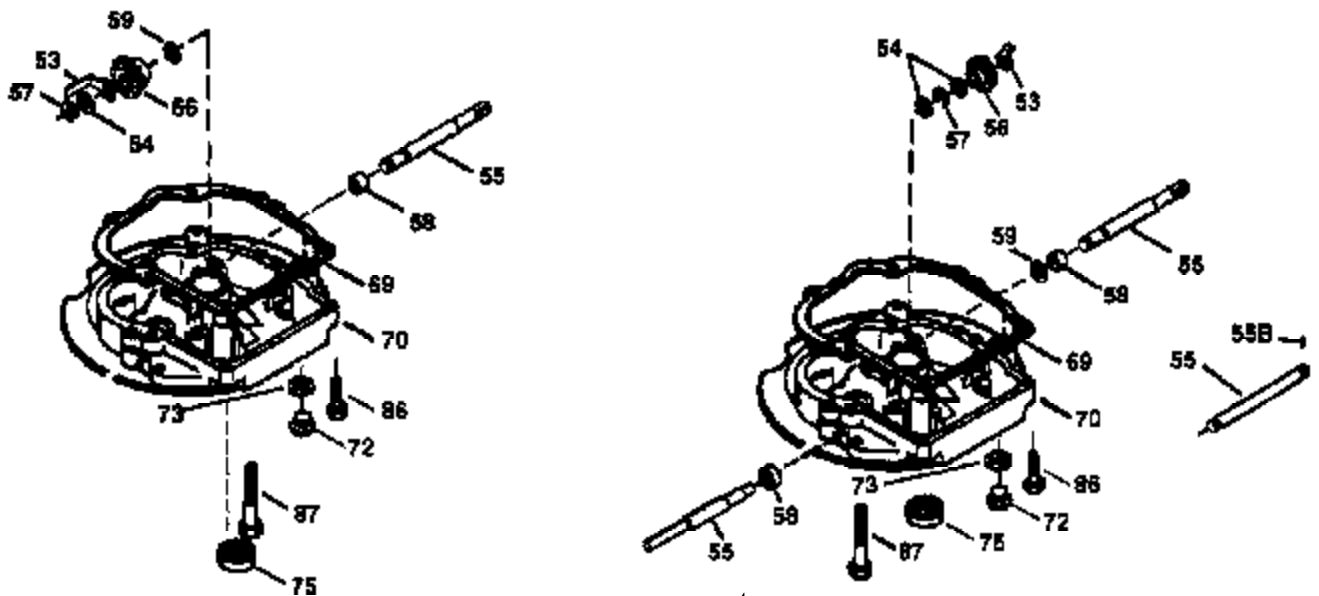

ILLUSTRATION SHOWS TYPICAL PARTS ONLY. ORDER BY PART NUMBER. PARTS NOT LISTED ARE SUPPLIED BY OEM.

VIEW 2 OF 3

Ref #	Part Number	Qty	Description
19	31361	1	Extension Spring
69	35261	1	* Mounting Flange Gasket
70	34311D	1	Mounting Flange (Incl. 72, 75 & 80)
72	36083	1	Oil Drain Plug
75	27897	1	Oil Seal
86	650488	6	Screw, 1/4-20 x 1-1/4"
182	6201	2	Screw, 1/4-28 x 7/8"
185	31384A	1	Intake Pipe (Incl. 224)
186	34358	1	Governor Link
223	650451	2	Screw, 1/4-20 x 1"
238	650806	2	Screw, 10-32 x 5/8"
239	34338	1	* Air Cleaner Gasket
245	34340	1	Air Cleaner Filter
250	36213	1	Air Cleaner Cover
263	36241	1	Trim Ring
287	650884	2	Screw, 8-32 x 1/2"
300	35586	1	Fuel Tank (Incl. 292 & 301)
301	35355	1	Fuel Cap
390	590686	1	Rewind Starter