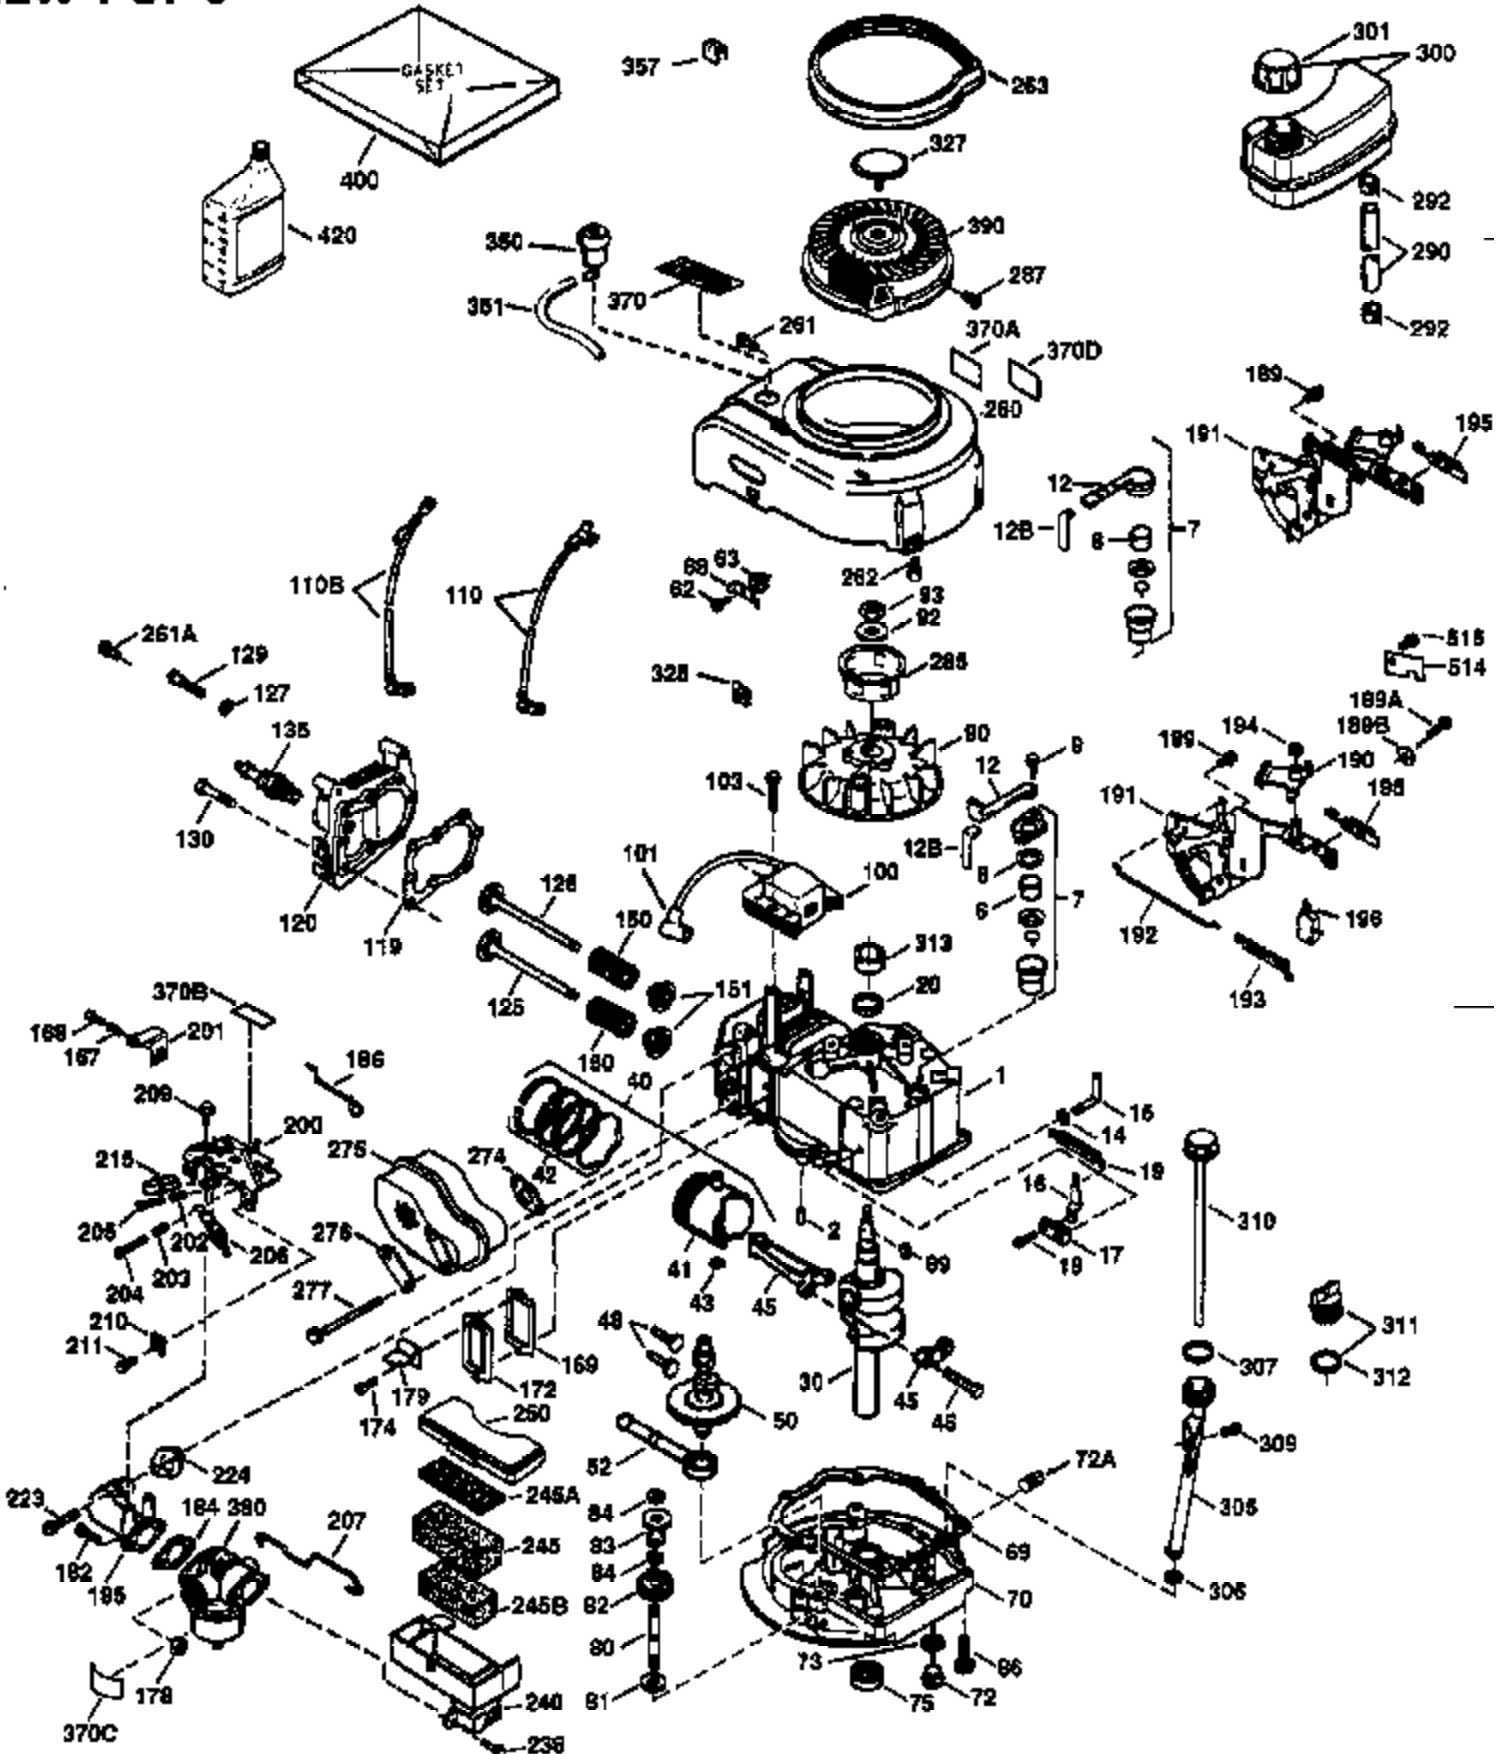

ILLUSTRATION SHOWS TYPICAL PARTS ONLY. ORDER BY PART NUMBER. PARTS NOT LISTED ARE SUPPLIED BY OEM.

VIEW 1 OF 3

Ref #	Part Number	Qty	Description
1	33968B	1	Cylinder (Incl. 2 & 20)
2	26727	2	Dowel Pin
6	33734	1	Breather Element
7	34214A	1	Breather Ass'y. (Incl. 6, 8, 9 & 12)
8	33735	1	* Breather Gasket
9	30200	2	Screw, 10-24 x 9/16"
12	33886	1	Breather Tube
14	28277	1	Washer
15	30589	1	Governor Rod
16	31383A	1	Governor Lever
17	31335	1	Governor Lever Clamp
18	650548	1	Screw, 8-32 x 5/16"
19	31361	1	Extension Spring
20	32600	1	Oil Seal
30	35798	1	Crankshaft
40	34535	1	Piston, Pin & Ring Set (Std.)
40	34536	1	Piston, Pin & Ring Set (.010" OS)
40	34537	1	Piston, Pin & Ring Set (.020" OS)
41	33562B	1	Piston & Pin Ass'y. (Std.) (Incl. 43)
41	33563B	1	Piston & Pin Ass'y. (.010" OS) (Incl. 43)
41	33564B	1	Piston & Pin Ass'y. (.020" OS) (Incl. 43)
42	33567	1	Ring Set (Std.)
42	33568	1	Ring Set (.010" OS)
42	33569	1	Ring Set (.020" OS)
43	20381	2	Piston Pin Retaining Ring
45	30963B	1	Connecting Rod (Incl. 46)
46	32610A	2	Connecting Rod Bolt
48	27241	2	Valve Lifter
50	35992	1	Camshaft (MCR)
52	29914	1	Oil Pump Ass'y.
69	35261	1	* Mounting Flange Gasket
70	34311D	1	Mounting Flange (Incl. 72, 75 & 80)
72	36083	1	Oil Drain Plug
75	27897	1	Oil Seal
80	30574	1	Governor Shaft
81	30590A	1	Washer
82	30591	1	Governor Gear Ass'y. (Incl. 81)
83	30588A	1	Governor Spool
84	29193	2	Retaining Ring
86	650488	6	Screw, 1/4-20 x 1-1/4"
89	611004	1	Flywheel Key
90	611112	1	Flywheel
92	650815	1	Belleville Washer
93	650816	1	Flywheel Nut
100	34443A	1	Solid State Ignition
101	610118	1	Spark Plug Cover
103	650814	2	Screw, Torx T-15, 10-24 x 1"
110	34961	1	Ground Wire
119	33554A	1	* Cylinder Head Gasket
120	34342	1	Cylinder Head
125	29313C	1	Exhaust Valve (Std.) (Incl. 151)
125	29315C	1	Exhaust Valve (1/32" OS) (Incl. 151)
126	29314B	1	Intake Valve (Std.) (Incl. 151)
126	29315C	1	Intake Valve (1/32" OS) (Incl. 151)
130	6021A	8	Screw, 5/16-18 x 1-1/2"
135	35395	1	Resistor Spark Plug (RJ19LM)
150	35991	2	Valve Spring
151	31673	2	Valve Spring Cap