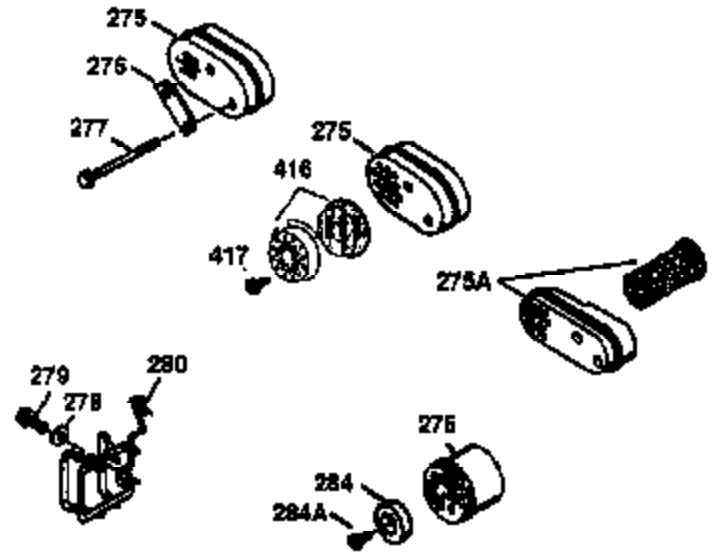

ILLUSTRATION SHOWS TYPICAL PARTS ONLY. ORDER BY PART NUMBER. PARTS NOT LISTED ARE SUPPLIED BY OEM.

VIEW 3 OF 3

Ref #	Part Number	Qty	Description
90	611112	1	Flywheel
238	650806	2	Screw, 10-32 x 5/8"
239	34338	1	* Air Cleaner Gasket
240	34858	1	Air Cleaner Body
245	34340	1	Air Cleaner Filter
250	36213	1	Air Cleaner Cover
275	35603	1	Muffler (Incl. 277)
276	33753	1	Locking Plate
277	650795	2	Screw, 1/4-20 x 2-1/4"