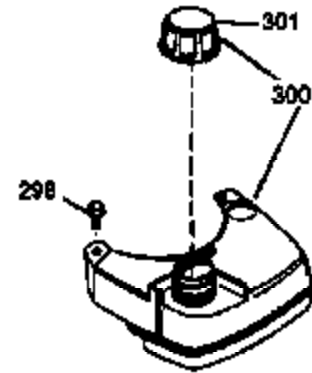

ILLUSTRATION SHOWS TYPICAL PARTS ONLY. ORDER BY PART NUMBER. PARTS NOT LISTED ARE SUPPLIED BY OEM.

VIEW 2 OF 3

Ref #	Part Number	Qty	Description
19	31361	1	Extension Spring
69	35261	1	* Mounting Flange Gasket
70	34311D	1	Mounting Flange (Incl. 72, 75 & 80)
72	36083	1	Oil Drain Plug
75	27897	1	Oil Seal
86	650488	6	Screw, 1/4-20 x 1-1/4"
182	6201	2	Screw, 1/4-28 x 7/8"
185	31384A	1	Intake Pipe (Incl. 224)
186	34358	1	Governor Link
223	650451	2	Screw, 1/4-20 x 1"
238	650806	2	Screw, 10-32 x 5/8"
239	34338	1	* Air Cleaner Gasket
245	34340	1	Air Cleaner Filter
250	36213	1	Air Cleaner Cover
263	36241	1	Trim Ring
287	650884	2	Screw, 8-32 x 1/2"
300	35586	1	Fuel Tank (Incl. 292 & 301)
301	35355	1	Fuel Cap
390	590686	1	Rewind Starter