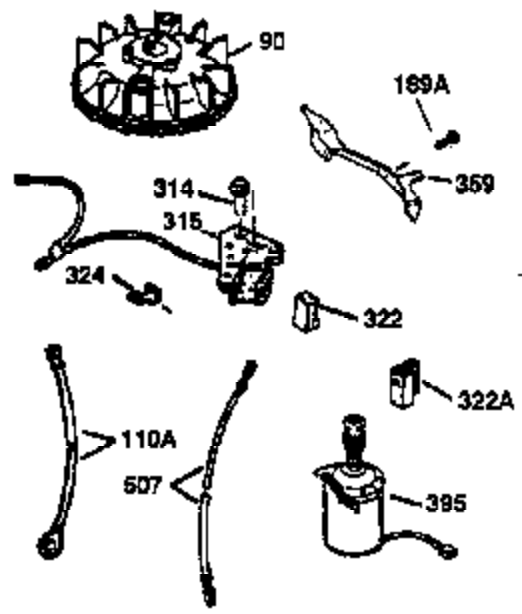

ILLUSTRATION SHOWS TYPICAL PARTS ONLY. ORDER BY PART NUMBER. PARTS NOT LISTED ARE SUPPLIED BY OEM.

VIEW 3 OF 3

Ref #	Part Number	Qty	Description
90	611112	1	Flywheel
238	650806	2	Screw, 10-32 x 5/8"
239	34338	1	* Air Cleaner Gasket
240	34858	1	Air Cleaner Body
245	34340	1	Air Cleaner Filter
250	36213	1	Air Cleaner Cover
275	35603	1	Muffler (Incl. 277)
276	33753	1	Locking Plate
277	650795	2	Screw, 1/4-20 x 2-1/4"