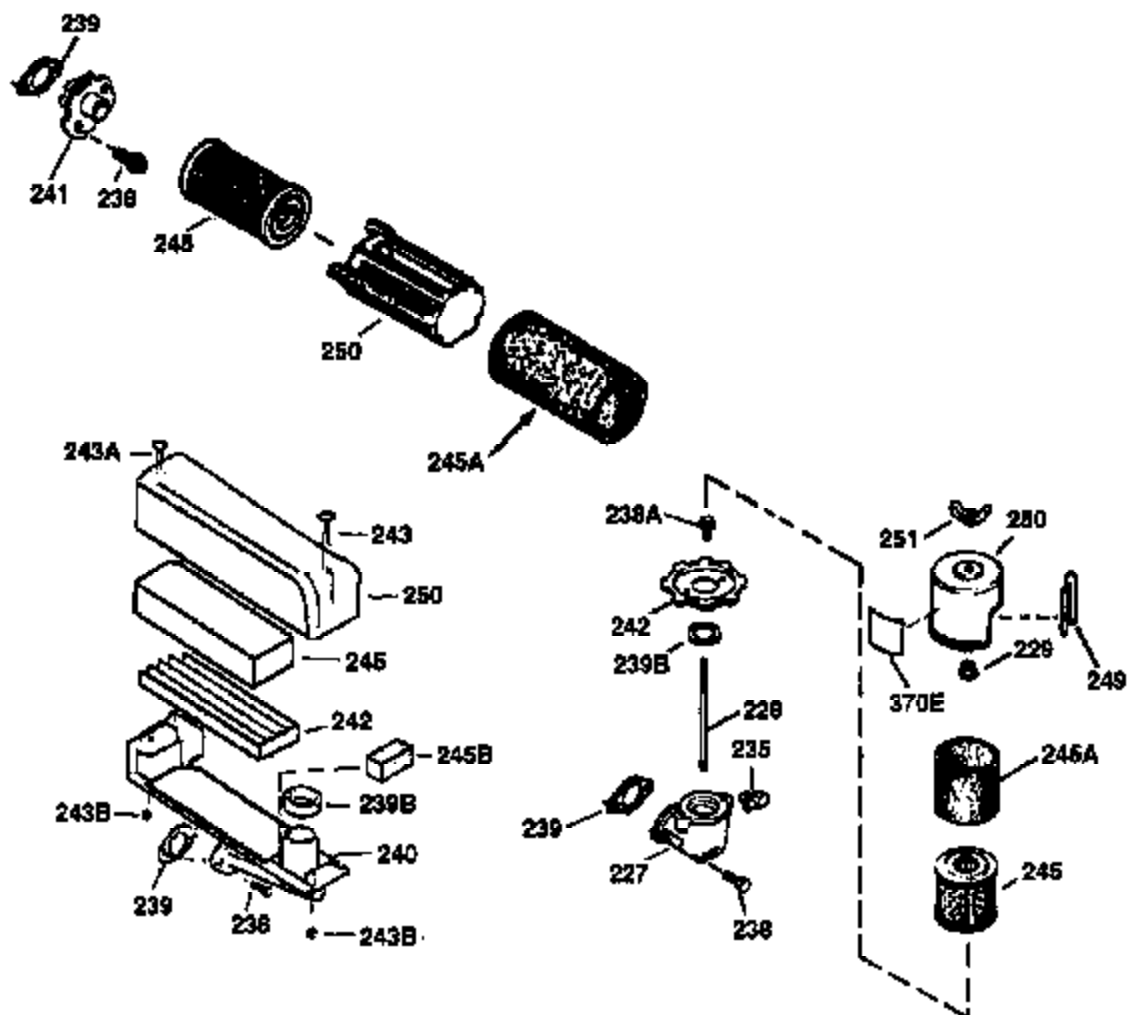

ILLUSTRATION SHOWS TYPICAL PARTS ONLY. ORDER BY PART NUMBER. PARTS NOT LISTED ARE SUPPLIED BY OEM.

VIEW 3 OF 3

Ref #	Part Number	Qty	Description
90	611112	1	Flywheel
238	650806	2	Screw, 10-32 x 5/8"
239	34338	1	* Air Cleaner Gasket
240	34858	1	Air Cleaner Body
245	34340	1	Air Cleaner Filter
250	36213	1	Air Cleaner Cover
275	35603	1	Muffler (Incl. 277)
276	33753	1	Locking Plate
277	650795	2	Screw, 1/4-20 x 2-1/4"