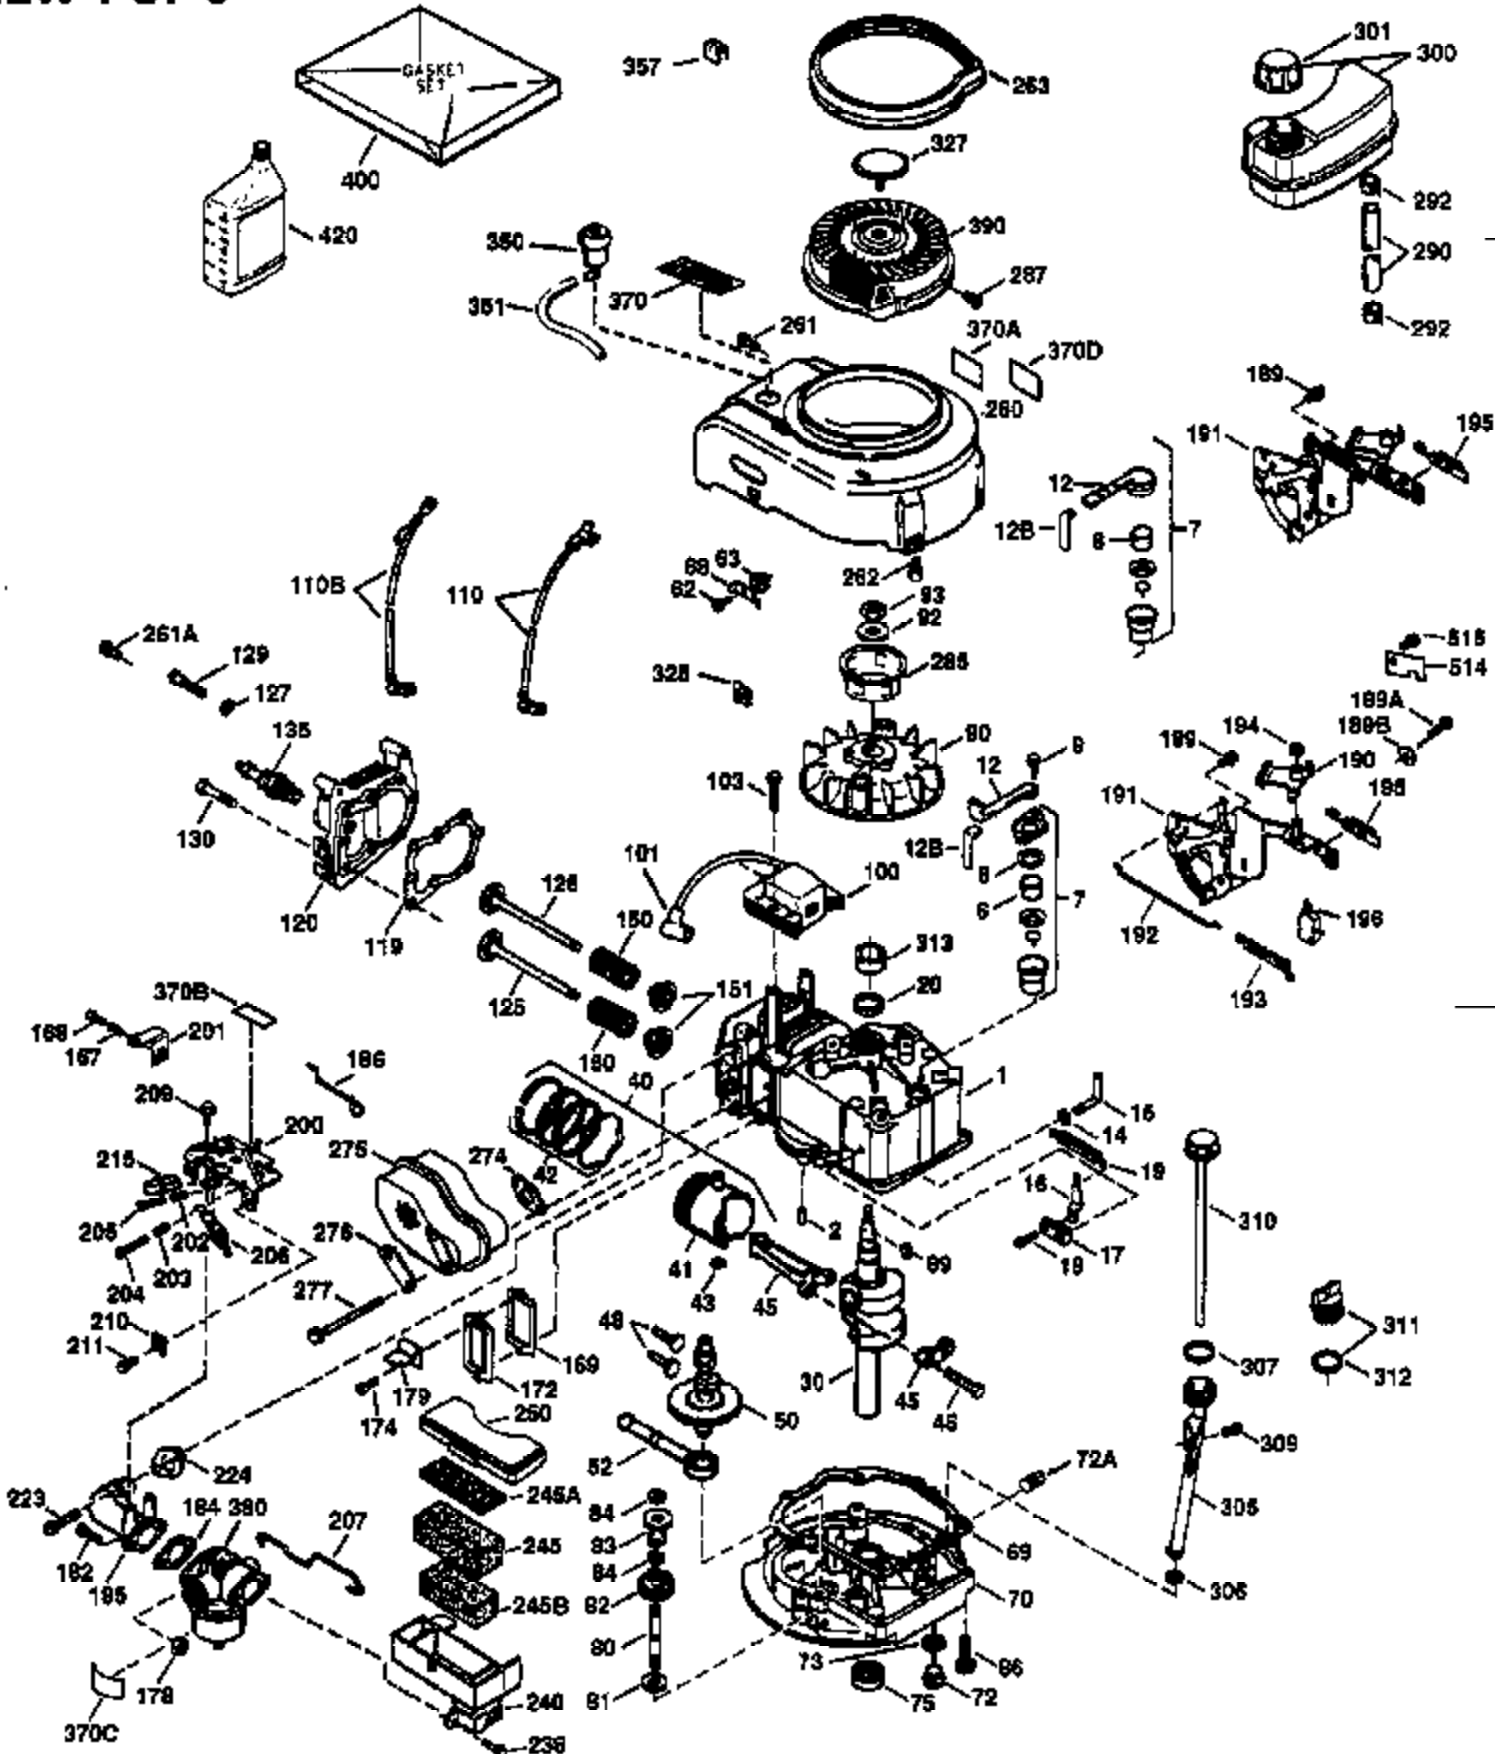

ILLUSTRATION SHOWS TYPICAL PARTS ONLY. ORDER BY PART NUMBER. PARTS NOT LISTED ARE SUPPLIED BY OEM.

VIEW 1 OF 3

Engine Parts List #1

Ref #	Part Number	Qty	Description
1	33968B	1	Cylinder (Incl. 2 & 20)
2	26727	2	Dowel Pin
6	33734	1	Breather Element
7	34214A	1	Breather Ass'y. (Incl. 6, 8, 9 & 12)
8	33735	1	* Breather Gasket
9	30200	2	Screw, 10-24 x 9/16"
12	33886	1	Breather Tube
14	28277	1	Washer
15	30589	1	Governor Rod
16	31383A	1	Governor Lever
17	31335	1	Governor Lever Clamp
18	650548	1	Screw, 8-32 x 5/16"
19	31361	1	Extension Spring
20	32600	1	Oil Seal
30	36215A	1	Crankshaft
40	34535	1	Piston, Pin & Ring Set (Std.)
40	34536	1	Piston, Pin & Ring Set (.010" OS)
40	34537	1	Piston, Pin & Ring Set (.020" OS)
41	33562B	1	Piston & Pin Ass'y. (Std.) (Incl. 43)
41	33563B	1	Piston & Pin Ass'y. (.010" OS) (Incl. 43)
41	33564B	1	Piston & Pin Ass'y. (.020" OS) (Incl. 43)
42	33567	1	Ring Set (Std.)
42	33568	1	Ring Set (.010" OS)
42	33569	1	Ring Set (.020" OS)
43	20381	2	Piston Pin Retaining Ring
45	30963B	1	Connecting Rod (Incl. 46)
46	32610A	2	Connecting Rod Bolt
48	27241	2	Valve Lifter
50	35992	1	Camshaft (MCR)
52	29914	1	Oil Pump Ass'y.
69	35261	1	* Mounting Flange Gasket
70	34311D	1	Mounting Flange (Incl. 72, 75 & 80)
72	36083	1	Oil Drain Plug
75	27897	1	Oil Seal
80	30574	1	Governor Shaft
81	30590A	1	Washer
82	30591	1	Governor Gear Ass'y. (Incl. 81)
83	30588A	1	Governor Spool
84	29193	2	Retaining Ring
86	650488	6	Screw, 1/4-20 x 1-1/4"
89	611004	1	Flywheel Key
90	611109	1	Flywheel
92	650815	1	Belleville Washer
93	650816	1	Flywheel Nut
100	34443A	1	Solid State Ignition
101	610118	1	Spark Plug Cover
103	650814	2	Screw, Torx T-15, 10-24 x 1"
110	34961	1	Ground Wire
119	33554A	1	* Cylinder Head Gasket
120	34342	1	Cylinder Head
125	29313C	1	Exhaust Valve (Std.) (Incl. 151)
125	29315C	1	Exhaust Valve (1/32" OS) (Incl. 151)
126	29314B	1	Intake Valve (Std.) (Incl. 151)
126	29315C	1	Intake Valve (1/32" OS) (Incl. 151)
130	6021A	8	Screw, 5/16-18 x 1-1/2"
135	35395	1	Resistor Spark Plug (RJ19LM)
150	35991	2	Valve Spring
151	31673	2	Valve Spring Cap