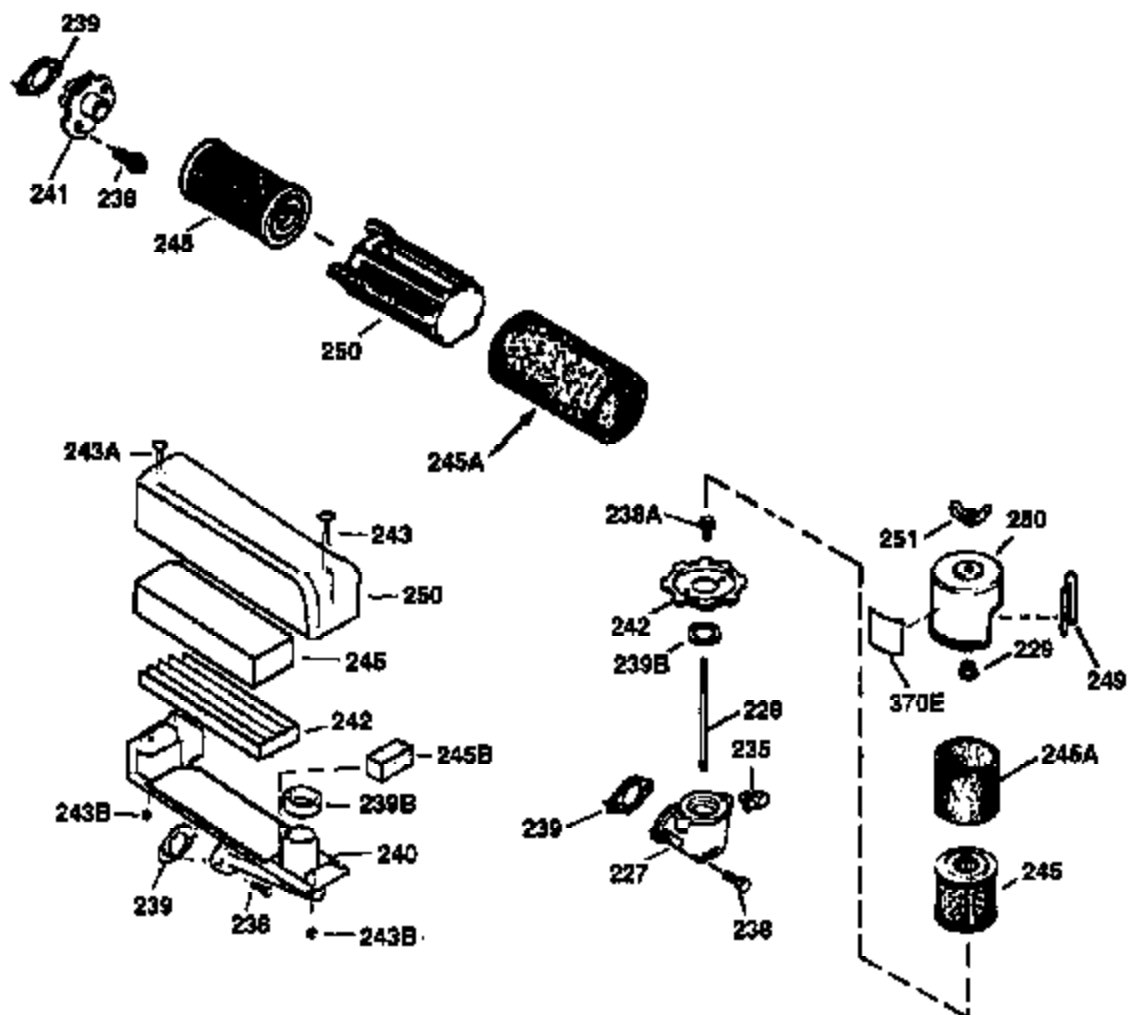

ILLUSTRATION SHOWS TYPICAL PARTS ONLY. ORDER BY PART NUMBER. PARTS NOT LISTED ARE SUPPLIED BY OEM.

VIEW 3 OF 3

Ref #	Part Number	Qty	Description
90	611109	1	Flywheel
238	650806	2	Screw, 10-32 x 5/8"
239	34338	1	* Air Cleaner Gasket
240	34858	1	Air Cleaner Body
245	34340	1	Air Cleaner Filter
250	36213	1	Air Cleaner Cover
275	35993	1	Muffler
276	35994	1	Locking Plate
277	650957	2	Screw, 1/4-20 x 2-31/32"