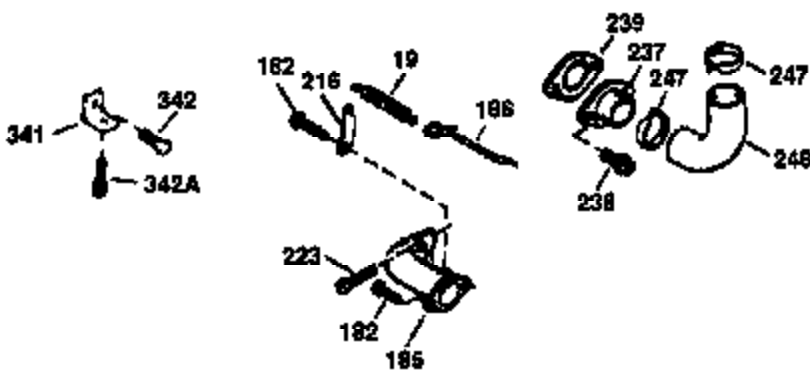

Ref #	Part Number	Qty	Description
420	730225	1	SAE 30 4-Cycle Engine Oil (Quart)

ILLUSTRATION SHOWS TYPICAL PARTS ONLY. ORDER BY PART NUMBER. PARTS NOT LISTED ARE SUPPLIED BY OEM.

VIEW 2 OF 3

Ref #	Part Number	Qty	Description
19	31361	1	Extension Spring
69	35261	1	* Mounting Flange Gasket
70	34311D	1	Mounting Flange (Incl. 72, 75 & 80)
72	36083	1	Oil Drain Plug
75	27897	1	Oil Seal
86	650488	6	Screw, 1/4-20 x 1-1/4"
182	6201	2	Screw, 1/4-28 x 7/8"
185	31384A	1	Intake Pipe (Incl. 224)
186	34337	1	Governor Link
223	650451	2	Screw, 1/4-20 x 1"
238	650806	2	Screw, 10-32 x 5/8"
239	34338	1	* Air Cleaner Gasket
245	34340	1	Air Cleaner Filter
250	36213	1	Air Cleaner Cover
263	36214	1	Trim Ring
287	650884	2	Screw, 8-32 x 1/2"
300	35586	1	Fuel Tank (Incl. 292 & 301)
301	35355	1	Fuel Cap
390	590686	1	Rewind Starter