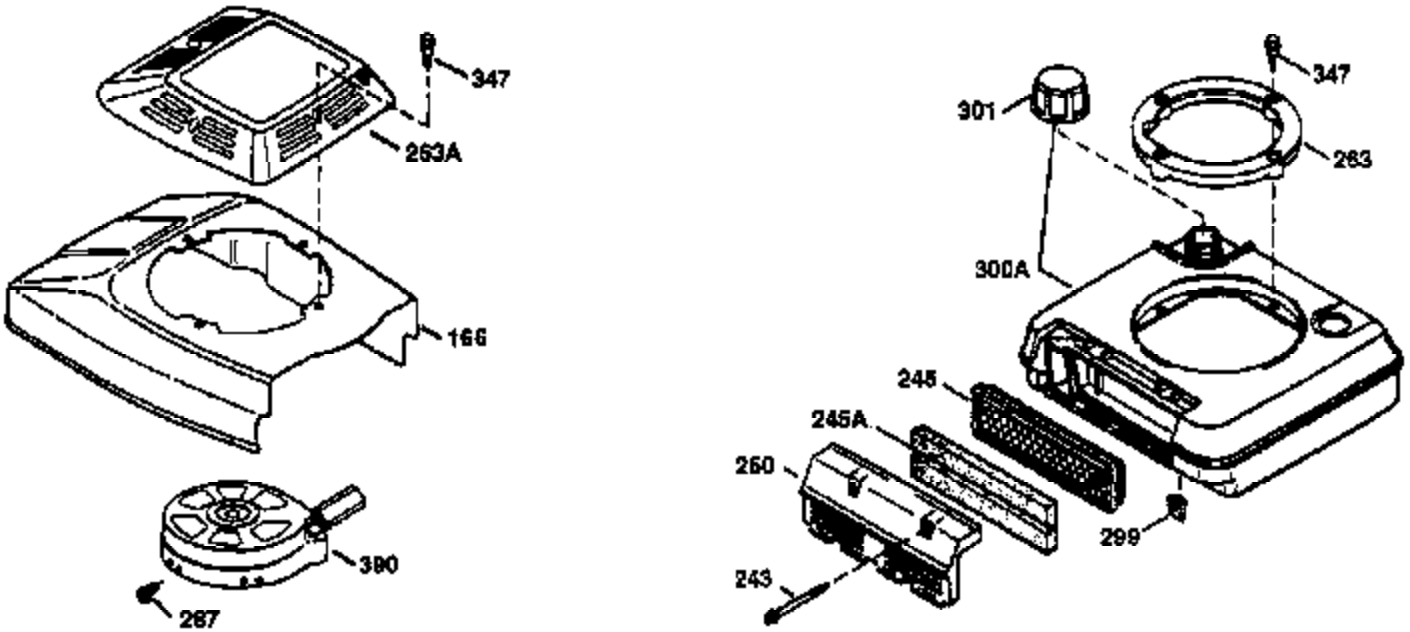

Ref #	Part Number	Qty	Description
420	730225	1	SAE 30 4-Cycle Engine Oil (Quart)

ILLUSTRATION SHOWS TYPICAL PARTS ONLY. ORDER BY PART NUMBER. PARTS NOT LISTED ARE SUPPLIED BY OEM.

VIEW 2 OF 3

Ref #	Part Number	Qty	Description
19	31361	1	Extension Spring
69	35261	1	* Mounting Flange Gasket
70	34311D	1	Mounting Flange (Incl. 72, 75 & 80)
72	36083	1	Oil Drain Plug
75	27897	1	Oil Seal
86	650488	6	Screw, 1/4-20 x 1-1/4"
182	6201	2	Screw, 1/4-28 x 7/8"
185	31384A	1	Intake Pipe (Incl. 224)
186	34337	1	Governor Link
223	650451	2	Screw, 1/4-20 x 1"
238	650806	2	Screw, 10-32 x 5/8"
239	34338	1	* Air Cleaner Gasket
245	34340	1	Air Cleaner Filter
250	36213	1	Air Cleaner Cover
263	36214	1	Trim Ring
287	650884	2	Screw, 8-32 x 1/2"
300	35586	1	Fuel Tank (Incl. 292 & 301)
301	35355	1	Fuel Cap
390	590686	1	Rewind Starter