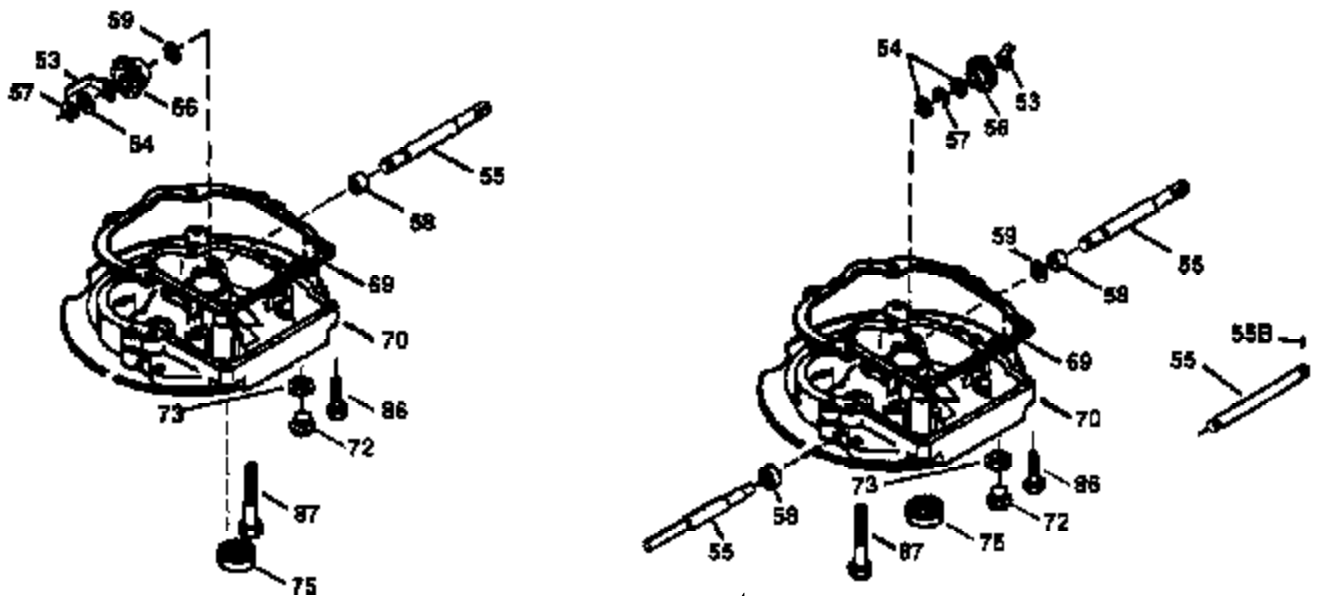

Ref #	Part Number	Qty	Description
420	730225	1	SAE 30 4-Cycle Engine Oil (Quart)

ILLUSTRATION SHOWS TYPICAL PARTS ONLY. ORDER BY PART NUMBER. PARTS NOT LISTED ARE SUPPLIED BY OEM.

VIEW 2 OF 3

Ref #	Part Number	Qty	Description
19	31361	1	Extension Spring
69	35261	1	* Mounting Flange Gasket
70	34311D	1	Mounting Flange (Incl. 72, 75 & 80)
72	36083	1	Oil Drain Plug
75	27897	1	Oil Seal
86	650488	6	Screw, 1/4-20 x 1-1/4"
182	6201	2	Screw, 1/4-28 x 7/8"
185	31384A	1	Intake Pipe (Incl. 224)
186	34337	1	Governor Link
223	650451	2	Screw, 1/4-20 x 1"
238	650806	2	Screw, 10-32 x 5/8"
239	34338	1	* Air Cleaner Gasket
245	34340	1	Air Cleaner Filter
250	36213	1	Air Cleaner Cover
263	36214	1	Trim Ring
287	650884	2	Screw, 8-32 x 1/2"
300	35586	1	Fuel Tank (Incl. 292 & 301)
301	35355	1	Fuel Cap
390	590686	1	Rewind Starter