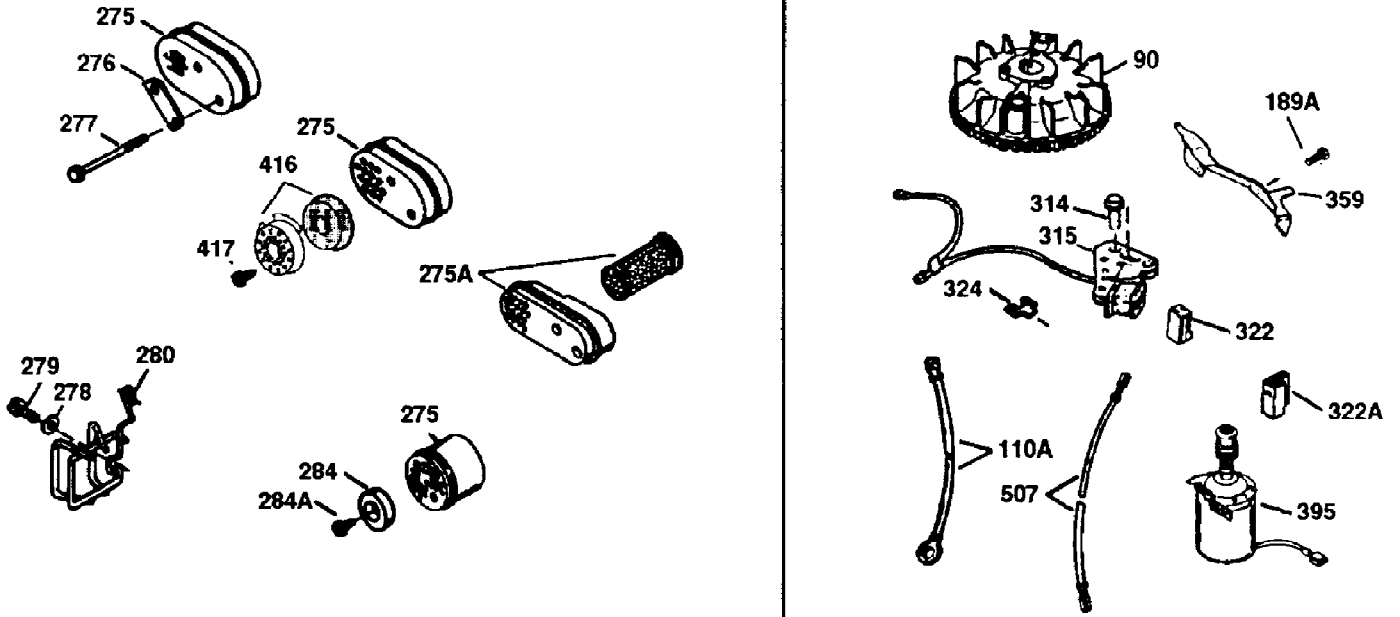

ILLUSTRATION SHOWS TYPICAL PARTS ONLY. ORDER BY PART NUMBER. PARTS NOT LISTED ARE SUPPLIED BY OEM.

VIEW 3 OF 3

Ref #	Part Number	Qty	S/P/F	Description
90	611299	1		Flywheel
238	650932	2		Screw, 10-32 x 49/64"
239	34338	1		* Air Cleaner Gasket
241	35797	1		Air Filter Collar
245	35066	1		Air Filter (Paper) (also available in Packaged Part #740095 (Qty.2))
250	35065	1		Air Filter Cover (Craftsman)
275	36456A	1	S/P	Muffler (Incl. 277)
277	650988	2	/P	Screw, 1/4-20 x 2-5/16"
999	730278	1	/P	Summer Maintenance Kit (incl. Oil, Spark Plug, Air Cleaners (2), & Ultra-Fresh)