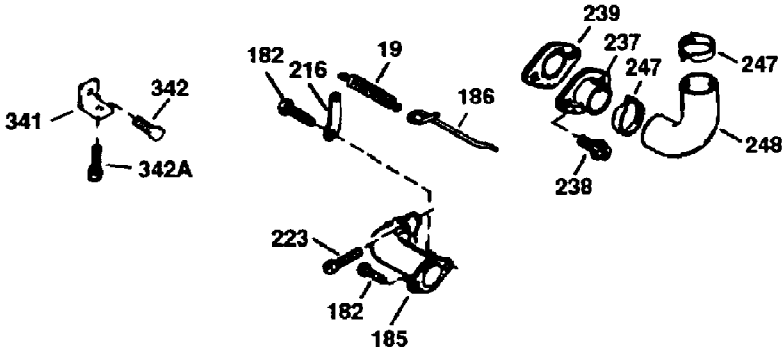

ILLUSTRATION SHOWS TYPICAL PARTS ONLY. ORDER BY PART NUMBER. PARTS NOT LISTED ARE SUPPLIED BY OEM.

VIEW 2 OF 3

Ref #	Part Number	Qty	S/P/F	Description
19	31361	1		Extension Spring
69	35261	1	S/P	* Mounting Flange Gasket
70	34311D	1	S/P	Mounting Flange (Incl. 72 thru 83)
72	36083	1	/P	Oil Drain Plug
75	27897	1		Oil Seal
86	650488	6	/P	Screw, 1/4-20 x 1-1/4"
166	35827	1		Engine Shroud
182	6201	2	/P	Screw, 1/4-28 x 7/8"
185	31384A	1	/P	Intake Pipe (Incl. 224)
186	34358	1		Governor Link
223	650451	2	/P	Screw, 1/4-20 x 1"
238	650932	2		Screw, 10-32 x 49/64"
239	34338	1		* Air Cleaner Gasket
245	35066	1		Air Filter (Paper) (also available in Packaged Part #740095 (Qty.2))
250	35065	1		Air Filter Cover (Craftsman)
263A	35821	1		Starter Grill
300	35586	1	S/P	Fuel Tank (Incl. 292 & 301)
301	35355	1	S	Fuel Cap (Red)
347	650898	4	S	Screw, 10-32 x 27/32"
390	590702	1	S	Rewind Starter NOTE: This engine could have been built with 590637 starter. Refer to the design of the air intake louvers for part identification. Individual starter parts do not interchange.
999	730278	1	/P	Summer Maintenance Kit (incl. Oil, Spark Plug, Air Cleaners (2), & Ultra-Fresh)