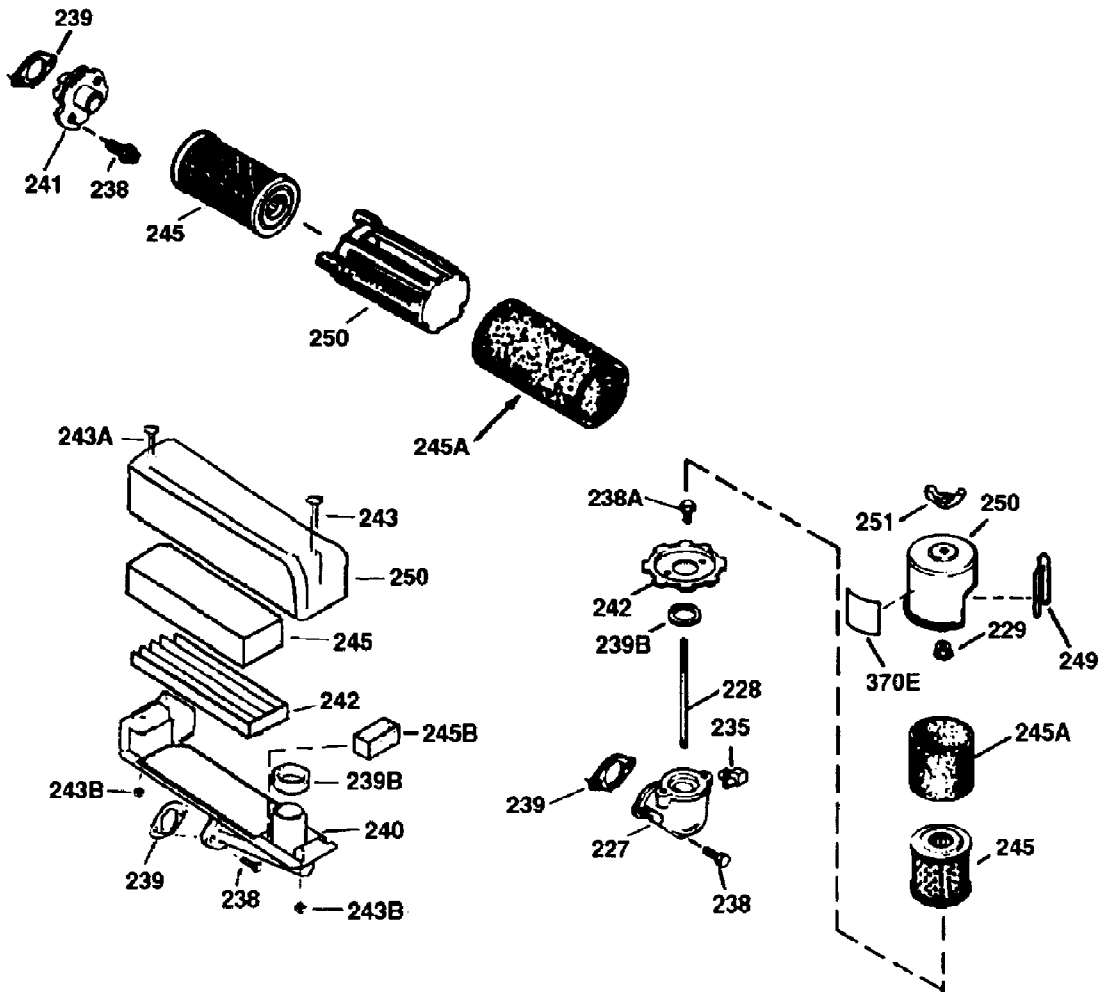

ILLUSTRATION SHOWS TYPICAL PARTS ONLY. ORDER BY PART NUMBER. PARTS NOT LISTED ARE SUPPLIED BY OEM.

VIEW 3 OF 3

Ref #	Part Number	Qty	S/P/F	Description
90	611299	1		Flywheel
238	650932	2		Screw, 10-32 x 49/64"
239	34338	1		* Air Cleaner Gasket
241	35797	1		Air Filter Collar
245	35066	1		Air Filter (Paper) (also available in Packaged Part #740095 (Qty.2))
250	35065	1		Air Filter Cover (Craftsman)
275	36456A	1	S/P	Muffler (Incl. 277)
277	650988	2	/P	Screw, 1/4-20 x 2-5/16"
999	730278	1	/P	Summer Maintenance Kit (incl. Oil, Spark Plug, Air Cleaners (2), & Ultra-Fresh)