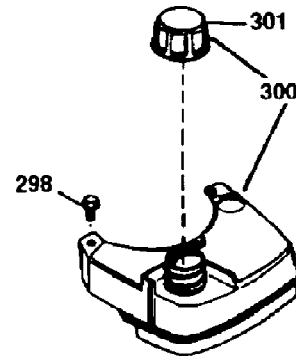

ILLUSTRATION SHOWS TYPICAL PARTS ONLY. ORDER BY PART NUMBER. PARTS NOT LISTED ARE SUPPLIED BY OEM.

VIEW 2 OF 3

Ref #	Part Number	Qty	S/P/F	Description
19	31361	1		Extension Spring
69	35261	1	S/P	* Mounting Flange Gasket
70	34311D	1	S/P	Mounting Flange (Incl. 72 thru 83)
72	36083	1	/P	Oil Drain Plug
75	27897	1		Oil Seal
86	650488	6	/P	Screw, 1/4-20 x 1-1/4"
166	35827	1		Engine Shroud
182	6201	2	/P	Screw, 1/4-28 x 7/8"
185	31384A	1	/P	Intake Pipe (Incl. 224)
186	34358	1		Governor Link
223	650451	2	/P	Screw, 1/4-20 x 1"
238	650932	2		Screw, 10-32 x 49/64"
239	34338	1		* Air Cleaner Gasket
245	35066	1		Air Filter (Paper) (also available in Packaged Part #740095 (Qty.2))
250	35065	1		Air Filter Cover (Craftsman)
263A	35821	1		Starter Grill
300	35586	1	S/P	Fuel Tank (Incl. 292 & 301)
301	35355	1	S	Fuel Cap (Red)
347	650898	4	S	Screw, 10-32 x 27/32"
390	590702	1	S	Rewind Starter NOTE: This engine could have been built with 590637 starter. Refer to the design of the air intake louvers for part identification. Individual starter parts do not interchange.
999	730278	1	/P	Summer Maintenance Kit (incl. Oil, Spark Plug, Air Cleaners (2), & Ultra-Fresh)