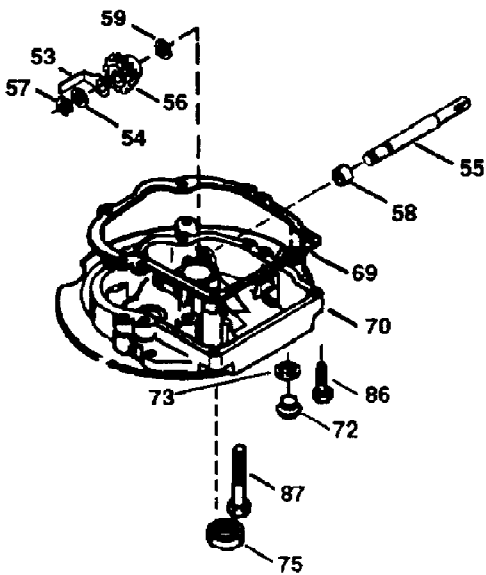

ILLUSTRATION SHOWS TYPICAL PARTS ONLY. ORDER BY PART NUMBER. PARTS NOT LISTED ARE SUPPLIED BY OEM.

VIEW 2 OF 3

Ref #	Part Number	Qty	S/P/F	Description
19	31361	1		Extension Spring
69	35261	1	S/P	* Mounting Flange Gasket
70	34311D	1	S/P	Mounting Flange (Incl. 72 thru 83)
72	36083	1	/P	Oil Drain Plug
75	27897	1		Oil Seal
86	650488	6	/P	Screw, 1/4-20 x 1-1/4"
166	35827	1		Engine Shroud
182	6201	2	/P	Screw, 1/4-28 x 7/8"
185	31384A	1	/P	Intake Pipe (Incl. 224)
186	34358	1		Governor Link
223	650451	2	/P	Screw, 1/4-20 x 1"
238	650932	2		Screw, 10-32 x 49/64"
239	34338	1		* Air Cleaner Gasket
245	35066	1		Air Filter (Paper) (also available in Packaged Part #740095 (Qty.2))
250	35065	1		Air Filter Cover (Craftsman)
263A	35821	1		Starter Grill
300	35586	1	S/P	Fuel Tank (Incl. 292 & 301)
301	35355	1	S	Fuel Cap (Red)
347	650898	4	S	Screw, 10-32 x 27/32"
390	590702	1	S	Rewind Starter NOTE: This engine could have been built with 590637 starter. Refer to the design of the air intake louvers for part identification. Individual starter parts do not interchange.
999	730278	1	/P	Summer Maintenance Kit (incl. Oil, Spark Plug, Air Cleaners (2), & Ultra-Fresh)