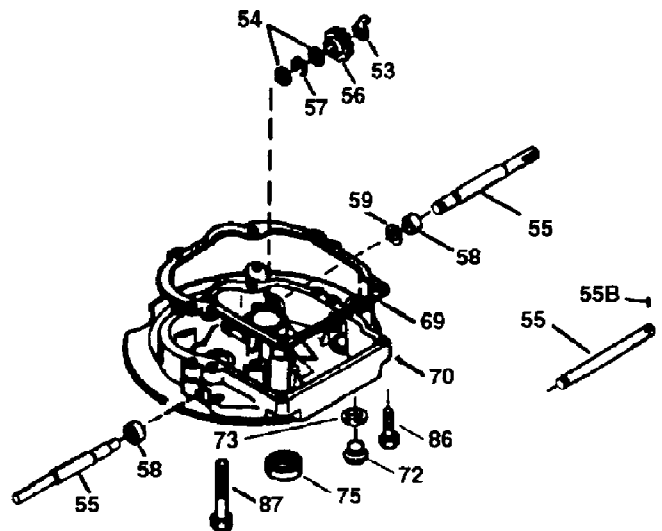

ILLUSTRATION SHOWS TYPICAL PARTS ONLY. ORDER BY PART NUMBER. PARTS NOT LISTED ARE SUPPLIED BY OEM.

VIEW 2 OF 3

Ref #	Part Number	Qty	S/P/F	Description
19	31361	1		Extension Spring
69	35261	1	S/P	* Mounting Flange Gasket
70	34311D	1	S/P	Mounting Flange (Incl. 72 thru 83)
72	36083	1	/P	Oil Drain Plug
75	27897	1		Oil Seal
86	650488	6	/P	Screw, 1/4-20 x 1-1/4"
166	35827	1		Engine Shroud
182	6201	2	/P	Screw, 1/4-28 x 7/8"
185	31384A	1	/P	Intake Pipe (Incl. 224)
186	34358	1		Governor Link
223	650451	2	/P	Screw, 1/4-20 x 1"
238	650932	2		Screw, 10-32 x 49/64"
239	34338	1		* Air Cleaner Gasket
245	35066	1		Air Filter (Paper) (also available in Packaged Part #740095 (Qty.2))
250	35065	1		Air Filter Cover (Craftsman)
263A	35821	1		Starter Grill
300	35586	1	S/P	Fuel Tank (Incl. 292 & 301)
301	35355	1	S	Fuel Cap (Red)
347	650898	4	S	Screw, 10-32 x 27/32"
390	590702	1	S	Rewind Starter NOTE: This engine could have been built with 590637 starter. Refer to the design of the air intake louvers for part identification. Individual starter parts do not interchange.
999	730278	1	/P	Summer Maintenance Kit (incl. Oil, Spark Plug, Air Cleaners (2), & Ultra-Fresh)