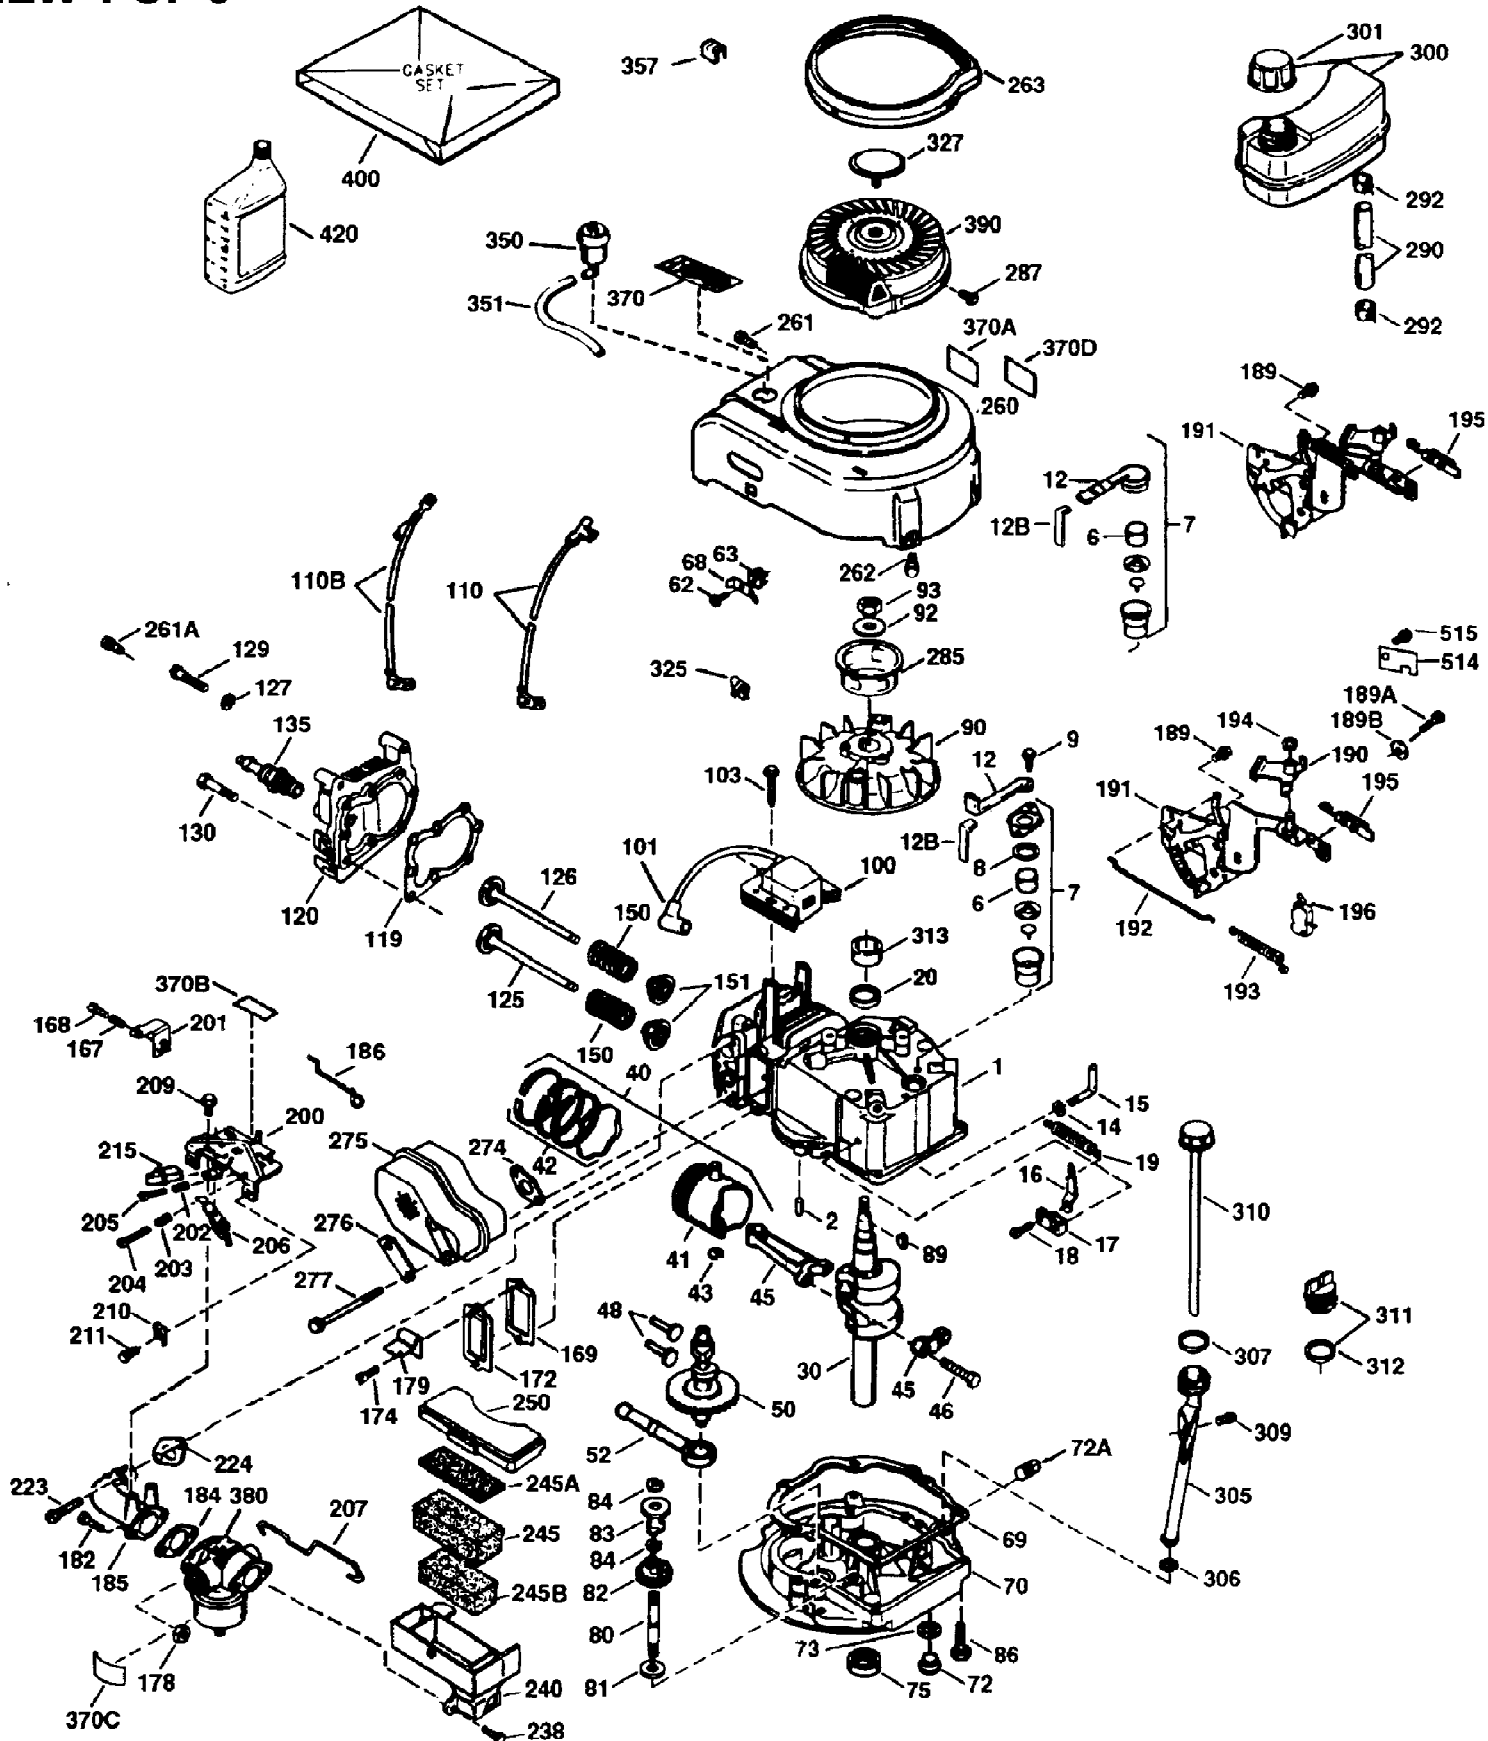

ILLUSTRATION SHOWS TYPICAL PARTS ONLY. ORDER BY PART NUMBER. PARTS NOT LISTED ARE SUPPLIED BY OEM.

**VIEW 1 OF 3**

Ref #	Part Number	Qty	S/P/F	Description
1	36478	1	S	"Cylinder (Incl. 2,20 & 125)
2	26727	2		Dowel Pin
6	33734	1		Breather Element
7	34214A	1	S/P	Breather Ass'y. (Incl. 6,8,9,12,12B)
8	33735	1		* Breather Gasket
9	30200	2	/P	Screw, 10-24 x 9/16"
12B	34695	1		Breather Tube Elbow
12	33886	1	/P	Breather Tube
14	28277	1		Flat Washer
15	30589	1		Governor Rod (Incl. 14)
16	31383A	1	/P	Governor Lever
17	31335	1		Governor Lever Clamp
18	650548	1	S	Screw, 8-32 x 5/16"
19	31361	1		Extension Spring
20	32600	1		Oil Seal
30	36216	1		Crankshaft
40	36073	1	S	Piston, Pin & Ring Set (Std.)
40	36074	1	S	Piston, Pin & Ring Set (.010" OS)
40	36075	1	/P	Piston, Pin & Ring Set (.020" OS)
41	36070	1	S	Piston & Pin Ass'y. (Std.) (Incl. 43)
41	36071	1	S	Piston & Pin Ass'y. (.010" OS) Incl. 43
41	36072	1	S	Piston & Pin Ass'y. (.020" OS) Incl. 43
42	36076	1	S	Ring Set (Std.)
42	36077	1	S	Ring Set (.010" OS)
42	36078	1		Ring Set (.020" OS)
43	20381	2		Piston Pin Retaining Ring
45	30963B	1	/P	Connecting Rod Ass'y. (Incl. 46)
46	32610A	2	/P	Connecting Rod Bolt
48	27241	2		Valve Lifter
50	35990	1	/P	Camshaft (BCR)
52	29914	1		Oil Pump Ass'y.
69	35261	1	S/P	* Mounting Flange Gasket
70	34311D	1	S/P	Mounting Flange (Incl. 72 thru 83)
72A	9556	1	S/P	Oil Drain Plug
72	36083	1	/P	Oil Drain Plug
75	27897	1		Oil Seal
80	30574A	1	/P	Governor Shaft
81	30590A	1	/P	Washer
82	30591	1	/P	Governor Gear Ass'y.(Incl. 81)
83	30588A	1	/P	Governor Spool
86	650488	6	/P	Screw, 1/4-20 x 1-1/4"
89	611004	1		Flywheel Key (also available in Packa ged Part #740007B)
90	611299	1		Flywheel
92	650815	1	/P	Belleville Washer
93	650816	1		Flywheel Nut
100	34443A	1	S/P	Solid State Ignition
101	610118	1		Spark Plug Cover
103	650814	2	S	Screw, Torx T-15, 10-24 x 1"
110	34961	1	S/P	Ground Wire
119	36477	1	S	* Cylinder Head Gasket
120	36476	1	/P	Cylinder Head
125	36471	1		Exhaust Valve (Std.) (Incl. 151)