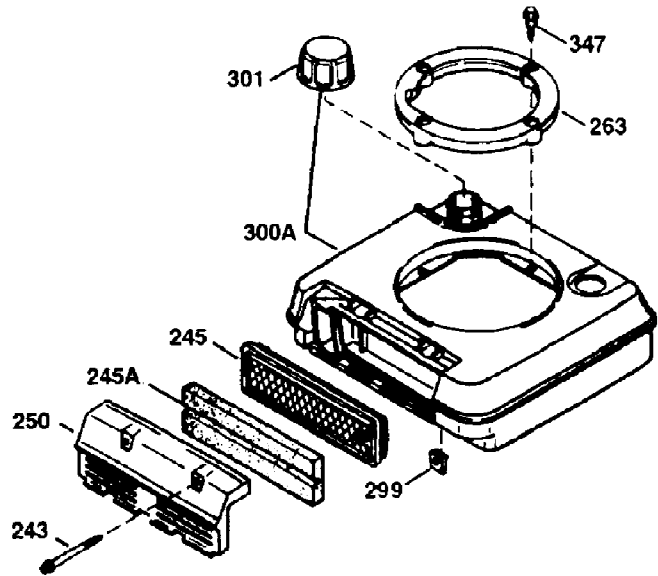

ILLUSTRATION SHOWS TYPICAL PARTS ONLY. ORDER BY PART NUMBER. PARTS NOT LISTED ARE SUPPLIED BY OEM.

VIEW 2 OF 3

Ref #	Part Number	Qty	S/P/F	Description
19	31361	1		Extension Spring
69	35261	1	S/P	* Mounting Flange Gasket
70	34311D	1	S/P	Mounting Flange (Incl. 72 thru 83)
72	36083	1	/P	Oil Drain Plug
75	27897	1		Oil Seal
86	650488	6	/P	Screw, 1/4-20 x 1-1/4"
166	35827	1		Engine Shroud
182	6201	2	/P	Screw, 1/4-28 x 7/8"
185	31384A	1	/P	Intake Pipe (Incl. 224)
186	34358	1		Governor Link
223	650451	2	/P	Screw, 1/4-20 x 1"
238	650932	2		Screw, 10-32 x 49/64"
239	34338	1		* Air Cleaner Gasket
245	35066	1		Air Filter (Paper) (also available in Packaged Part #740095 (Qty.2))
250	35065	1		Air Filter Cover (Craftsman)
263A	35821	1		Starter Grill
300	35586	1	S/P	Fuel Tank (Incl. 292 & 301)
301	35355	1	S	Fuel Cap (Red)
347	650898	4	S	Screw, 10-32 x 27/32"
390	590702	1	S	Rewind Starter NOTE: This engine could have been built with 590637 starter. Refer to the design of the air intake louvers for part identification. Individual starter parts do not interchange.
999	730278	1	/P	Summer Maintenance Kit (incl. Oil, Spark Plug, Air Cleaners (2), & Ultra-Fresh)