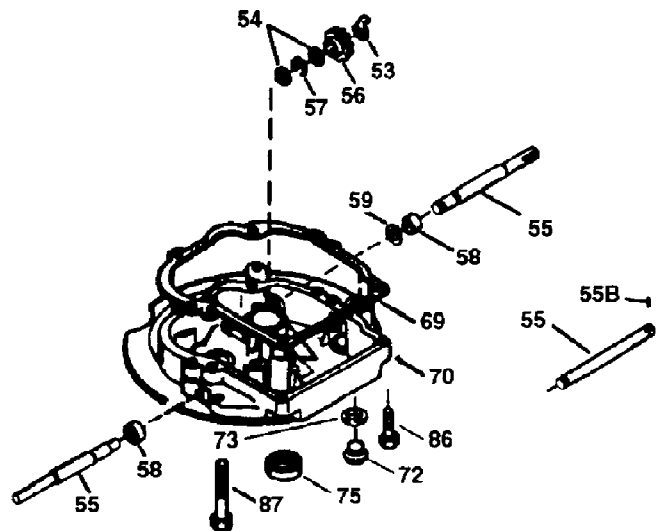

ILLUSTRATION SHOWS TYPICAL PARTS ONLY. ORDER BY PART NUMBER. PARTS NOT LISTED ARE SUPPLIED BY OEM.

VIEW 2 OF 3

Ref #	Part Number	Qty	S/P/F	Description
19	31361	1		Extension Spring
69	35261	1	S/P	* Mounting Flange Gasket
70	34311D	1	S/P	Mounting Flange (Incl. 72 thru 83)
72	36083	1	/P	Oil Drain Plug
75	27897	1		Oil Seal
86	650488	6	/P	Screw, 1/4-20 x 1-1/4"
166	35827	1		Engine Shroud
182	6201	2	/P	Screw, 1/4-28 x 7/8"
185	31384A	1	/P	Intake Pipe (Incl. 224)
186	34358	1		Governor Link
223	650451	2	/P	Screw, 1/4-20 x 1"
238	650932	2		Screw, 10-32 x 49/64"
239	34338	1		* Air Cleaner Gasket
245	35066	1		Air Filter (Paper) (also available in Packaged Part #740095 (Qty.2))
250	35065	1		Air Filter Cover (Craftsman)
263A	35821	1		Grill Starter
287	650926	2	/P	Screw, 8-32 x 21/64"
300	35586	1	S/P	Fuel Tank (Incl. 292 & 301)
301	35355	1	S	Fuel Cap (Red)
347	650898	4	S	Screw, 10-32 x 27/32"
390	590637	1	S	Rewind Starter
999	730278	1	/P	Summer Maintenance Kit (incl. Oil, Spark Plug, Air Cleaners (2), & Ultra-Fresh)