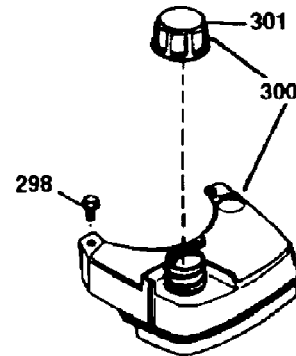

ILLUSTRATION SHOWS TYPICAL PARTS ONLY. ORDER BY PART NUMBER. PARTS NOT LISTED ARE SUPPLIED BY OEM.

VIEW 2 OF 3

Ref #	Part Number	Qty	S/P/F	Description
19	31361	1		Extension Spring
69	35261	1	S/P	* Mounting Flange Gasket
70	34311D	1	S/P	Mounting Flange (Incl. 72 thru 83)
72	36083	1	/P	Oil Drain Plug
75	27897	1		Oil Seal
86	650488	6	/P	Screw, 1/4-20 x 1-1/4"
166	35827	1		Engine Shroud
182	6201	2	/P	Screw, 1/4-28 x 7/8"
185	31384A	1	/P	Intake Pipe (Incl. 224)
186	34358	1		Governor Link
223	650451	2	/P	Screw, 1/4-20 x 1"
238	650932	2		Screw, 10-32 x 49/64"
239	34338	1		* Air Cleaner Gasket
245	35066	1		Air Filter (Paper) (also available in Packaged Part #740095 (Qty.2))
250	35065	1		Air Filter Cover (Craftsman)
263A	35821	1		Grill Starter
287	650926	2	/P	Screw, 8-32 x 21/64"
300	35586	1	S/P	Fuel Tank (Incl. 292 & 301)
301	35355	1	S	Fuel Cap (Red)
347	650898	4	S	Screw, 10-32 x 27/32"
390	590637	1	S	Rewind Starter
999	730278	1	/P	Summer Maintenance Kit (incl. Oil, Spark Plug, Air Cleaners (2), & Ultra-Fresh)