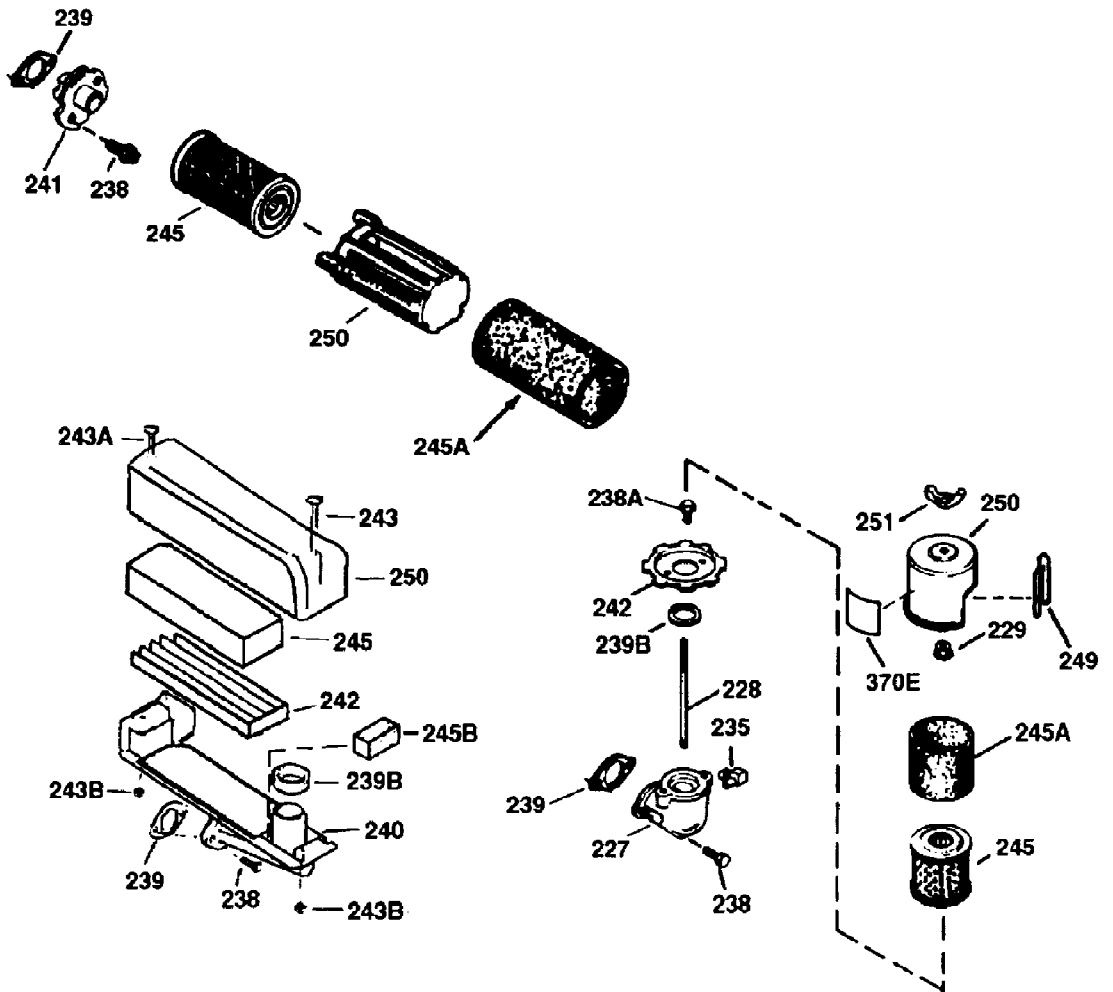

ILLUSTRATION SHOWS TYPICAL PARTS ONLY. ORDER BY PART NUMBER. PARTS NOT LISTED ARE SUPPLIED BY OEM.

VIEW 3 OF 3

Ref #	Part Number	Qty	S/P/F	Description
90	611299	1		Flywheel
238	650932	2		Screw, 10-32 x 49/64"
239	34338	1		* Air Cleaner Gasket
241	35797	1		Air Filter Collar
245	35066	1		Air Filter (Paper) (also available in Packaged Part #740095 (Qty.2))
250	35065	1		Air Filter Cover (Craftsman)
275	34613	1	S/P	Muffler
276	33753	1	S	Locking Plate
277	650795	2		Screw, 1/4-20 x 2-1/4"
416	391022	1		Spark Arrestor Screen (Optional)
999	730278	1	/P	Summer Maintenance Kit (incl. Oil, Spark Plug, Air Cleaners (2), & Ultra-Fresh)