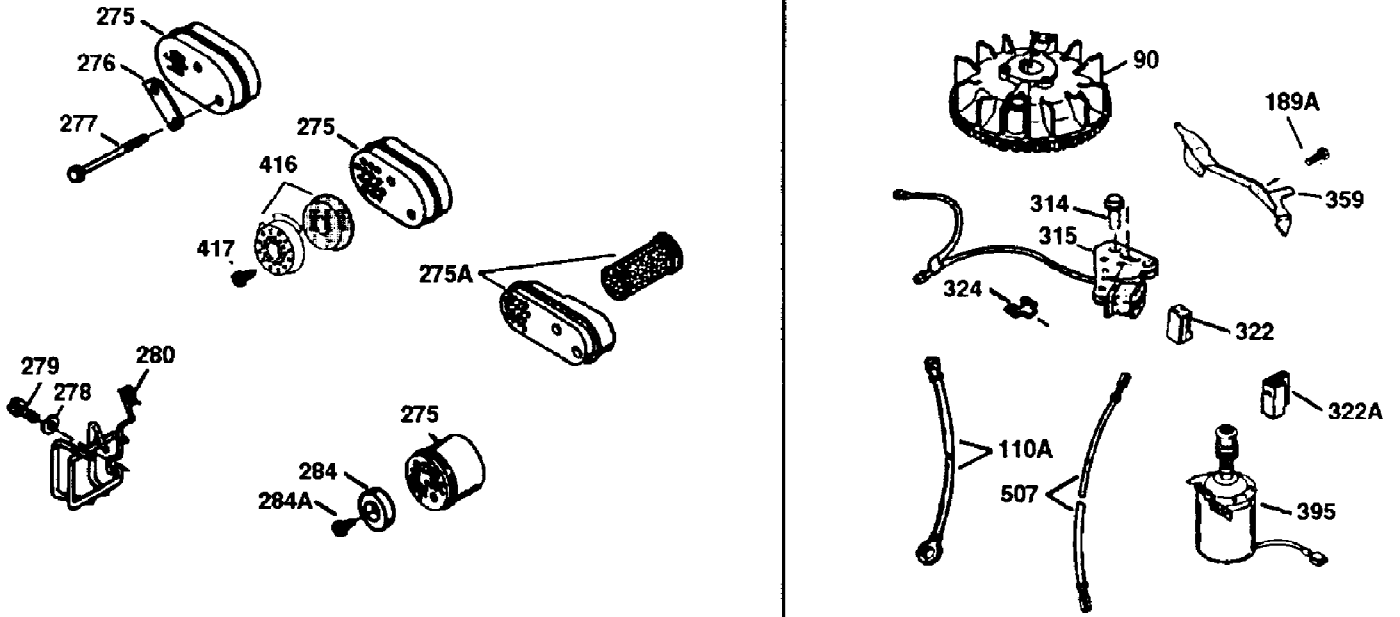

ILLUSTRATION SHOWS TYPICAL PARTS ONLY. ORDER BY PART NUMBER. PARTS NOT LISTED ARE SUPPLIED BY OEM.

VIEW 3 OF 3

Ref #	Part Number	Qty	S/P/F	Description
90	611299	1		Flywheel
238	650932	2		Screw, 10-32 x 49/64"
239	34338	1		* Air Cleaner Gasket
241	35797	1		Air Filter Collar
245	35066	1		Air Filter (Paper) (also available in Packaged Part #740095 (Qty.2))
250	35065	1		Air Filter Cover (Craftsman)
275	34613	1	S/P	Muffler
276	33753	1	S	Locking Plate
277	650795	2		Screw, 1/4-20 x 2-1/4"
416	391022	1		Spark Arrestor Screen (Optional)
999	730278	1	/P	Summer Maintenance Kit (incl. Oil, Spark Plug, Air Cleaners (2), & Ultra-Fresh)