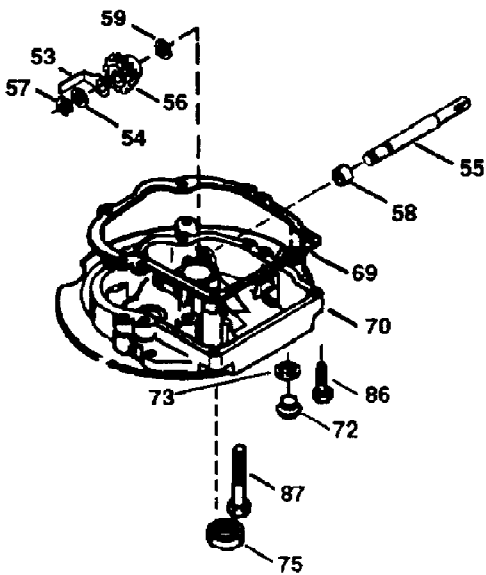

ILLUSTRATION SHOWS TYPICAL PARTS ONLY. ORDER BY PART NUMBER. PARTS NOT LISTED ARE SUPPLIED BY OEM.

VIEW 2 OF 3

Ref #	Part Number	Qty	S/P/F	Description
19	31361	1		Extension Spring
69	35261	1	S/P	* Mounting Flange Gasket
70	34311D	1	S/P	Mounting Flange (Incl. 72 thru 83)
72	36083	1	/P	Oil Drain Plug
75	27897	1		Oil Seal
86	650488	6	/P	Screw, 1/4-20 x 1-1/4"
166	35827	1		Engine Shroud
182	6201	2	/P	Screw, 1/4-28 x 7/8"
185	31384A	1	/P	Intake Pipe (Incl. 224)
186	34358	1		Governor Link
223	650451	2	/P	Screw, 1/4-20 x 1"
238	650932	2		Screw, 10-32 x 49/64"
239	34338	1		* Air Cleaner Gasket
245	35066	1		Air Filter (Paper) (also available in Packaged Part #740095 (Qty.2))
250	35065	1		Air Filter Cover (Craftsman)
263A	35821	1		Grill Starter
287	650926	2	/P	Screw, 8-32 x 21/64"
300	35586	1	S/P	Fuel Tank (Incl. 292 & 301)
301	35355	1	S	Fuel Cap (Red)
347	650898	4	S	Screw, 10-32 x 27/32"
390	590637	1	S	Rewind Starter
999	730278	1	/P	Summer Maintenance Kit (incl. Oil, Spark Plug, Air Cleaners (2), & Ultra-Fresh)