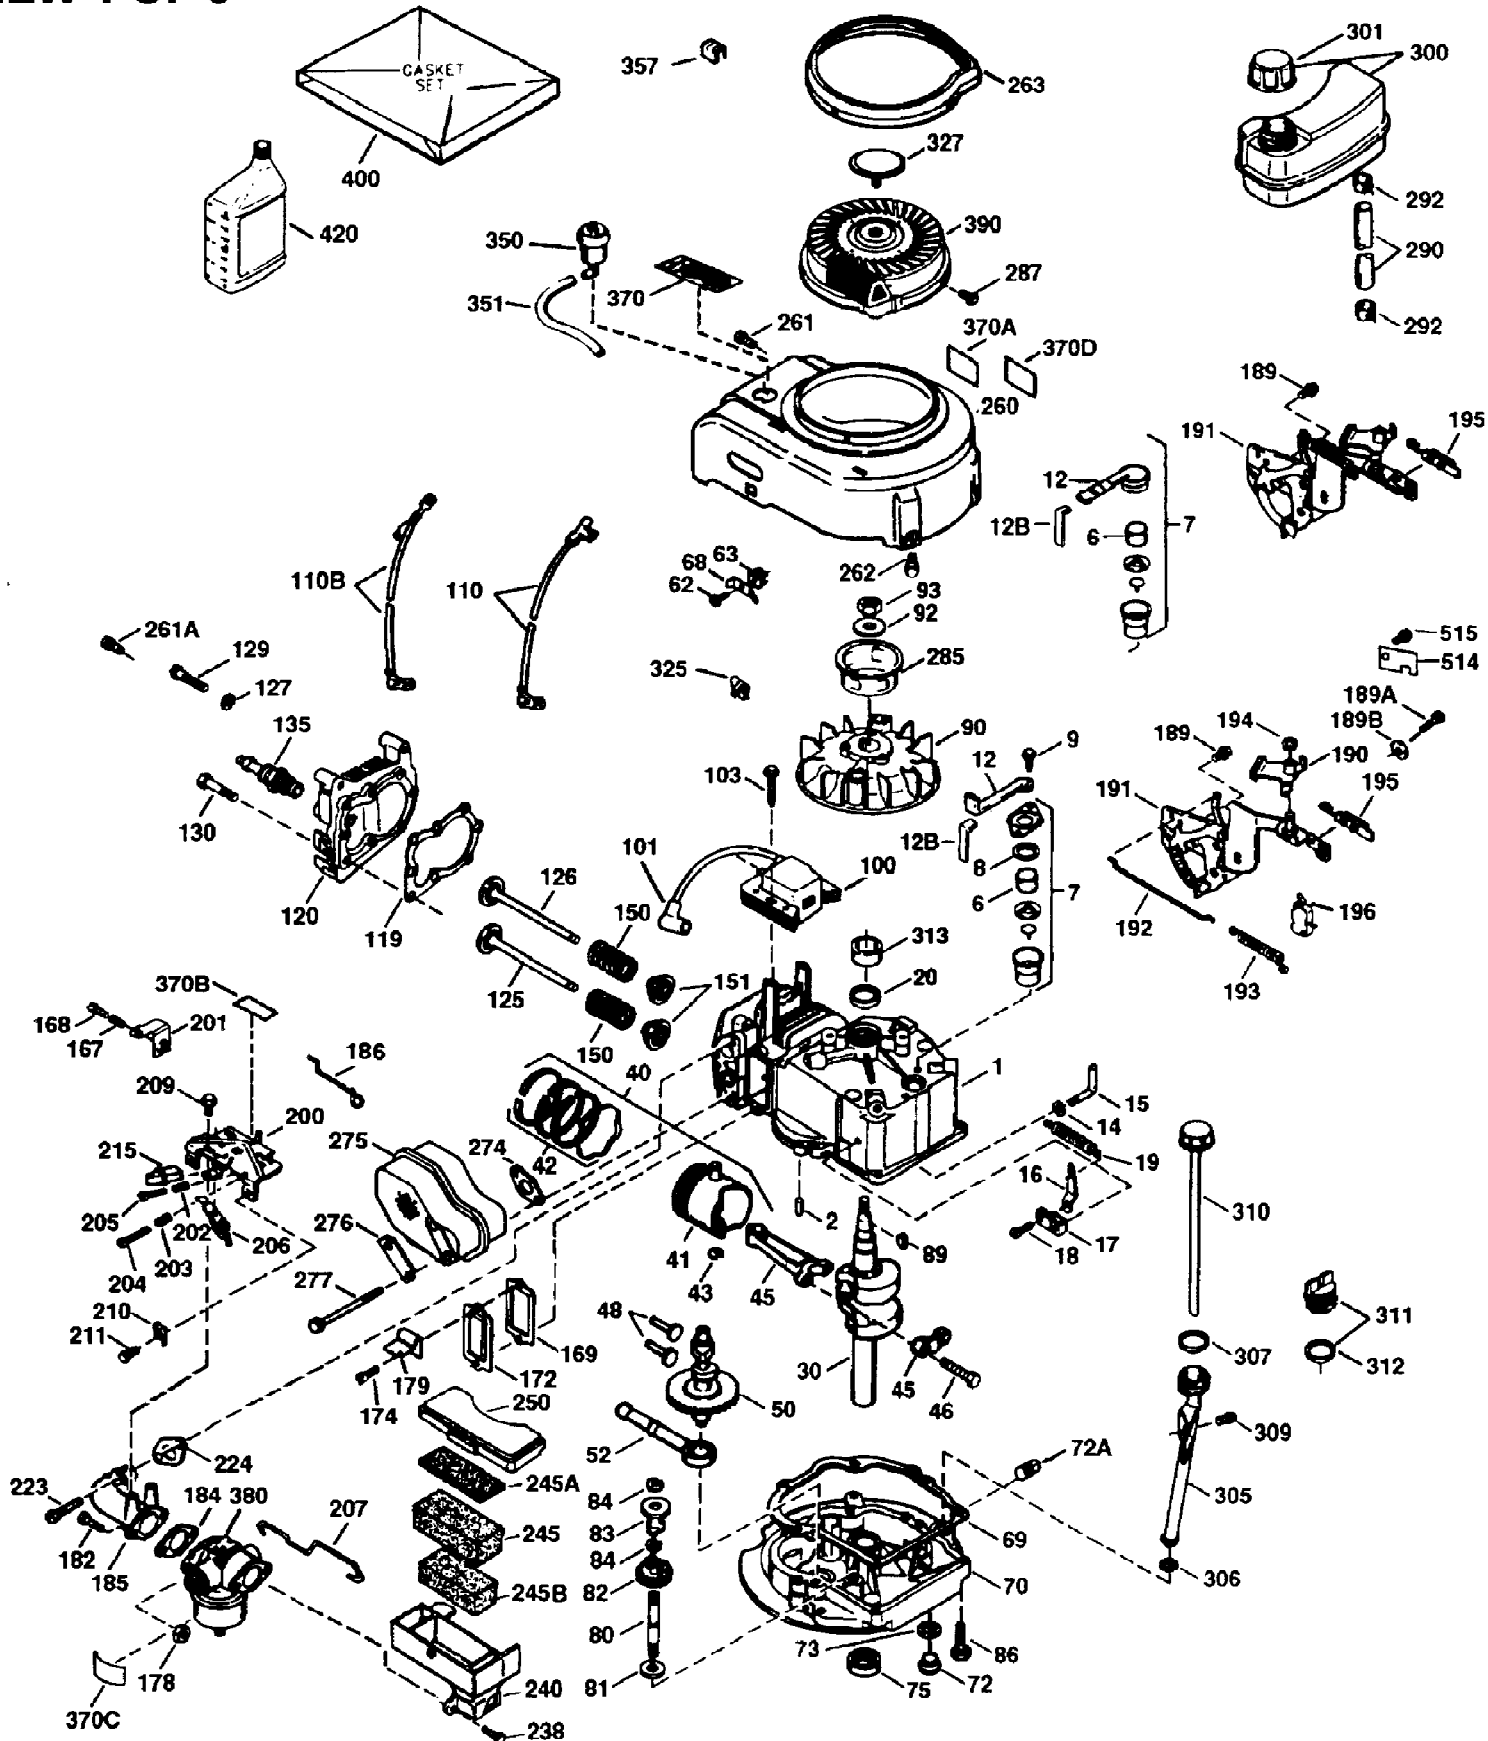

ILLUSTRATION SHOWS TYPICAL PARTS ONLY. ORDER BY PART NUMBER. PARTS NOT LISTED ARE SUPPLIED BY OEM.

**VIEW 1 OF 3**

Ref #	Part Number	Qty	S/P/F	Description
1	36265	1		"Cylinder (Incl. 2 & 20)
2	26727	2		Dowel Pin
6	33734	1		Breather Element
7	34214A	1	S/P	Breather Ass'y. (Incl.6,8,9,12 & 12B)
8	33735	1		* Breather Gasket
9	30200	1	/P	Screw, 10-24 x 9/16"
12B	34695	1		Breather Tube Elbow
12	33886	1	/P	Breather Tube
14	28277	1		Flat Washer
15	30589	1		Governor Rod (Incl. 14)
16	31383A	1	/P	Governor Lever
17	31335	1		Governor Lever Clamp
18	650548	1	S	Screw, 8-32 x 5/16"
19	31361	1		Extension Spring
20	32600	1		Oil Seal
30	35798	1		Crankshaft
40	36073	1	S	Piston, Pin & Ring Set (Std.)
40	36074	1	S	Piston, Pin & Ring Set (.010" OS)
40	36075	1	/P	Piston, Pin & Ring Set (.020" OS)
41	36070	1	S	Piston & Pin Ass'y. (Std.) (Incl. 43)
41	36071	1	S	Piston & Pin Ass'y. (.010" OS) Incl. 43
41	36072	1	S	Piston & Pin Ass'y. (.020" OS) Incl. 43
42	36076	1	S	Ring Set (Std.)
42	36077	1	S	Ring Set (.010" OS)
42	36078	1		Ring Set (.020" OS)
43	20381	2		Piston Pin Retaining Ring
45	30963B	1	/P	Connecting Rod Ass'y. (Incl. 46)
46	32610A	2	/P	Connecting Rod Bolt
48	27241	2		Valve Lifter
50	35992	1	/P	Camshaft (MCR)
52	29914	1		Oil Pump Ass'y.
69	35261	1	S/P	* Mounting Flange Gasket
70	34311D	1	S/P	Mounting Flange (Incl. 72 thru 83)
72	36083	1	/P	Oil Drain Plug
75	27897	1		Oil Seal
80	30574A	1	/P	Governor Shaft
81	30590A	1	/P	Washer
82	30591	1	/P	Governor Gear Ass'y.(Incl. 81)
83	30588A	1	/P	Governor Spool
86	650488	6	/P	Screw, 1/4-20 x 1-1/4"
89	611004	1		Flywheel Key (also available in Packa ged Part #740007B)
90	611299	1		Flywheel
92	650815	1	/P	Belleville Washer
93	650816	1		Flywheel Nut
100	34443A	1	S/P	Solid State Ignition
101	610118	1		Spark Plug Cover
103	650814	2	S	Screw, Torx T-15, 10-24 x 1"
110	34961	1	S/P	Ground Wire
119	33554A	1	S/P	* Cylinder Head Gasket
120	34342	1	S	Cylinder Head
125	29313C	1	/P	Exhaust Valve (Std.) (Incl. 151)
125	29315C	1	/P	Exhaust Valve (.1/32" OS) (Incl. 151)