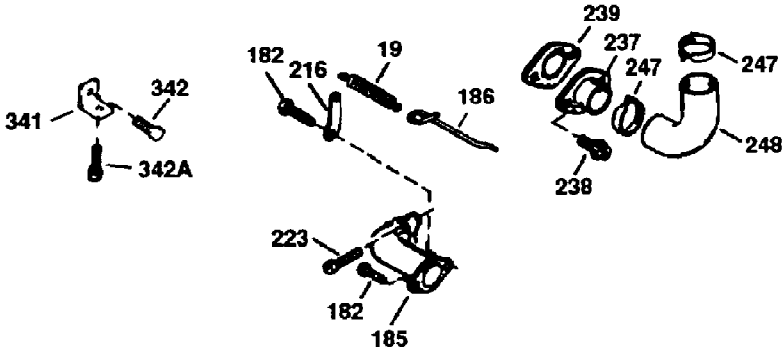

ILLUSTRATION SHOWS TYPICAL PARTS ONLY. ORDER BY PART NUMBER. PARTS NOT LISTED ARE SUPPLIED BY OEM.

VIEW 2 OF 3

Ref #	Part Number	Qty	S/P/F	Description
19	31361	1		Extension Spring
69	35261	1	S/P	* Mounting Flange Gasket
70	34311D	1	S/P	Mounting Flange (Incl. 72 thru 83)
72	36083	1	/P	Oil Drain Plug
75	27897	1		Oil Seal
86	650488	6	/P	Screw, 1/4-20 x 1-1/4"
166	35827	1		Engine Shroud
182	6201	2	/P	Screw, 1/4-28 x 7/8"
185	31384A	1	/P	Intake Pipe (Incl. 224)
186	34358	1		Governor Link
223	650451	2	/P	Screw, 1/4-20 x 1"
238	650932	2		Screw, 10-32 x 49/64"
239	34338	1		* Air Cleaner Gasket
245	35066	1		Air Filter (Paper) (also available in Packaged Part #740095 (Qty.2))
250	35065	1		Air Filter Cover (Craftsman)
263A	35821	1		Grill Starter
287	650926	2	/P	Screw, 8-32 x 21/64"
300	35586	1	S/P	Fuel Tank (Incl. 292 & 301)
301	35355	1	S	Fuel Cap (Red)
347	650898	4	S	Screw, 10-32 x 27/32"
390	590637	1	S	Rewind Starter
999	730278	1	/P	Summer Maintenance Kit (incl. Oil, Spark Plug, Air Cleaners (2), & Ultra-Fresh)