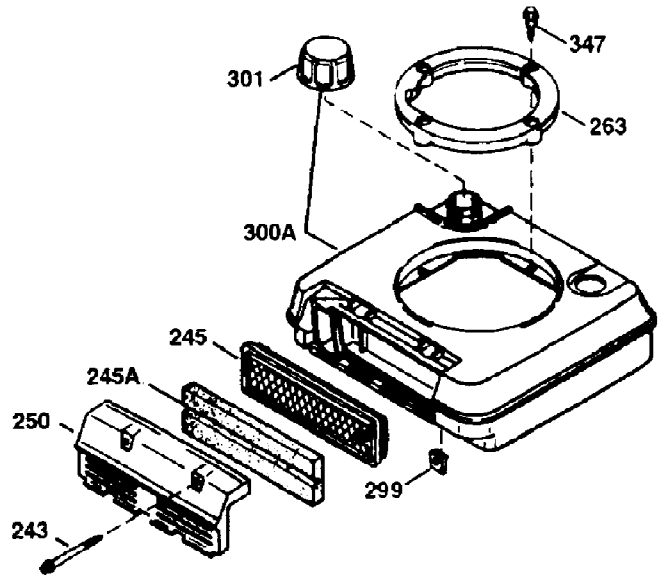

ILLUSTRATION SHOWS TYPICAL PARTS ONLY. ORDER BY PART NUMBER. PARTS NOT LISTED ARE SUPPLIED BY OEM.

VIEW 2 OF 3

Ref #	Part Number	Qty	S/P/F	Description
19	31361	1		Extension Spring
69	35261	1	S/P	* Mounting Flange Gasket
70	34311D	1	S/P	Mounting Flange (Incl. 72 thru 83)
72	36083	1	/P	Oil Drain Plug
75	27897	1		Oil Seal
86	650488	6	/P	Screw, 1/4-20 x 1-1/4"
166	35827	1		Engine Shroud
182	6201	2	/P	Screw, 1/4-28 x 7/8"
185	31384A	1	/P	Intake Pipe (Incl. 224)
186	34358	1		Governor Link
223	650451	2	/P	Screw, 1/4-20 x 1"
238	650932	2		Screw, 10-32 x 49/64"
239	34338	1		* Air Cleaner Gasket
245	35066	1		Air Filter (Paper) (also available in Packaged Part #740095 (Qty.2))
250	35065	1		Air Filter Cover (Craftsman)
263A	35821	1		Grill Starter
287	650926	2	/P	Screw, 8-32 x 21/64"
300	35586	1	S/P	Fuel Tank (Incl. 292 & 301)
301	35355	1	S	Fuel Cap (Red)
347	650898	4	S	Screw, 10-32 x 27/32"
390	590637	1	S	Rewind Starter
999	730278	1	/P	Summer Maintenance Kit (incl. Oil, Spark Plug, Air Cleaners (2), & Ultra-Fresh)