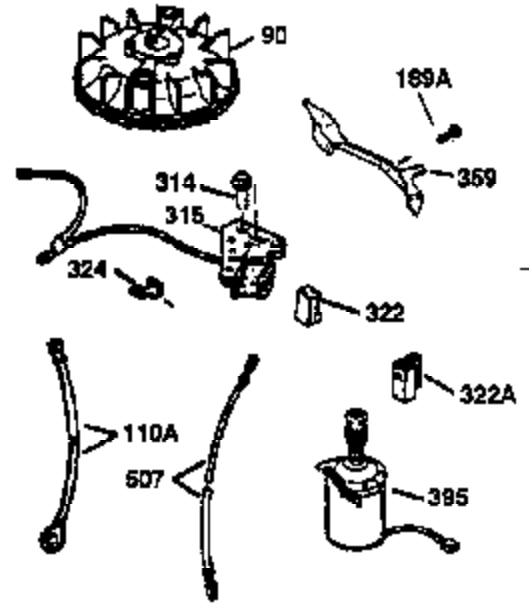

ILLUSTRATION SHOWS TYPICAL PARTS ONLY. ORDER BY PART NUMBER. PARTS NOT LISTED ARE SUPPLIED BY OEM.

VIEW 3 OF 3

Ref #	Part Number	Qty	Description
90	611112	1	Flywheel
130A	650818	2	Screw, 5/16-18 x 1-1/2"
189A	650844	1	Screw, 1/4-20 x 3/4"
238	650932	2	Screw, 10-32 x 49/64"
239	34338	1	* Air Cleaner Gasket
241	35797	1	Air Cleaner Collar
245	35066	1	Air Cleaner Filter
250	35986	1	Air Cleaner Cover
275	36491	1	Muffler (Incl. 277)
277	650988	2	Screw, 1/4-20 x 2-5/16"
359	36609	1	Starter Guard