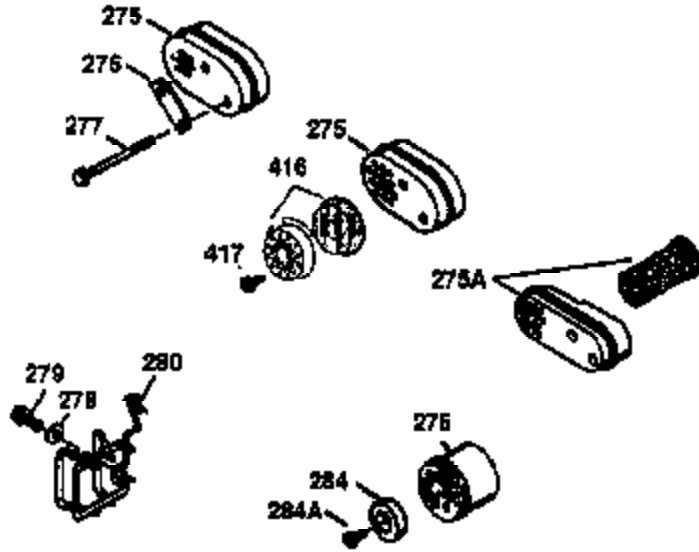

ILLUSTRATION SHOWS TYPICAL PARTS ONLY. ORDER BY PART NUMBER. PARTS NOT LISTED ARE SUPPLIED BY OEM.

VIEW 3 OF 3

Ref #	Part Number	Qty	Description
90	611112	1	Flywheel
130A	650818	2	Screw, 5/16-18 x 1-1/2"
189A	650844	1	Screw, 1/4-20 x 3/4"
238	650932	2	Screw, 10-32 x 49/64"
239	34338	1	* Air Cleaner Gasket
241	35797	1	Air Cleaner Collar
245	35066	1	Air Cleaner Filter
250	35986	1	Air Cleaner Cover
275	36491	1	Muffler (Incl. 277)
277	650988	2	Screw, 1/4-20 x 2-5/16"
359	36609	1	Starter Guard