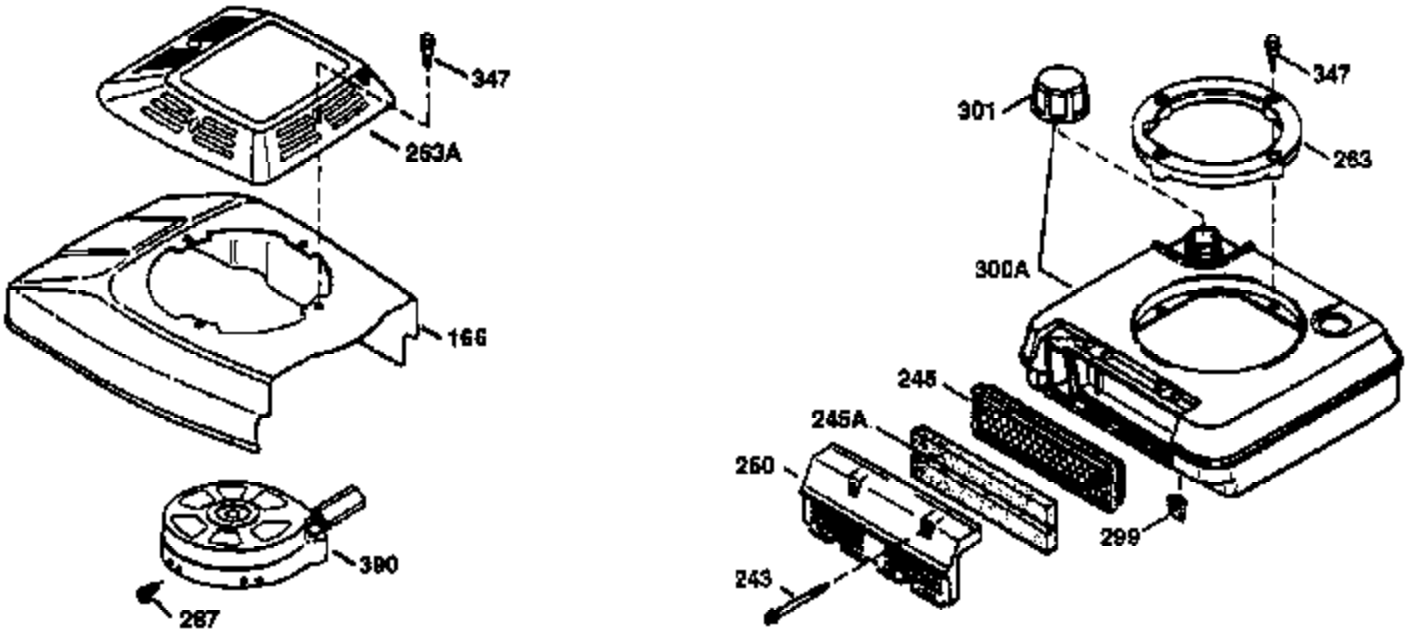

ILLUSTRATION SHOWS TYPICAL PARTS ONLY. ORDER BY PART NUMBER. PARTS NOT LISTED ARE SUPPLIED BY OEM.

VIEW 2 OF 3

Ref #	Part Number	Qty	Description
19	31361	1	Extension Spring
69	35261	1	* Mounting Flange Gasket
70	34311D	1	Mounting Flange (Incl. 72 thru 83)
72	36083	1	Oil Drain Plug
75	27897	1	Oil Seal
86	650488	6	Screw, 1/4-20 x 1-1/4"
130A	650818	2	Screw, 5/16-18 x 1-1/2"
166	35827	1	Engine Shroud
182	6201	2	Screw, 1/4-28 x 7/8"
185	36544	1	Intake Pipe (Incl. 224)
186	34337	1	Governor Link
223	650451	2	Screw, 1/4-20 x 1"
238	650932	2	Screw, 10-32 x 49/64"
239	34338	1	* Air Cleaner Gasket
245	35066	1	Air Cleaner Filter
250	35986	1	Air Cleaner Cover
263A	35821	1	Starter Grill
287	650926	2	Screw, 8-32 x 21/64"
300	35586	1	Fuel Tank (Incl. 292 & 301)
301	36246	1	Fuel Cap
347	650898	4	Screw, 10-32 x 27/32"
390	590702	1	Rewind Starter (NOTE: This engine could have been built with 590637 starter. Refer to the design of the air intake louvers for part identification. Individual starter parts do not interchange.)