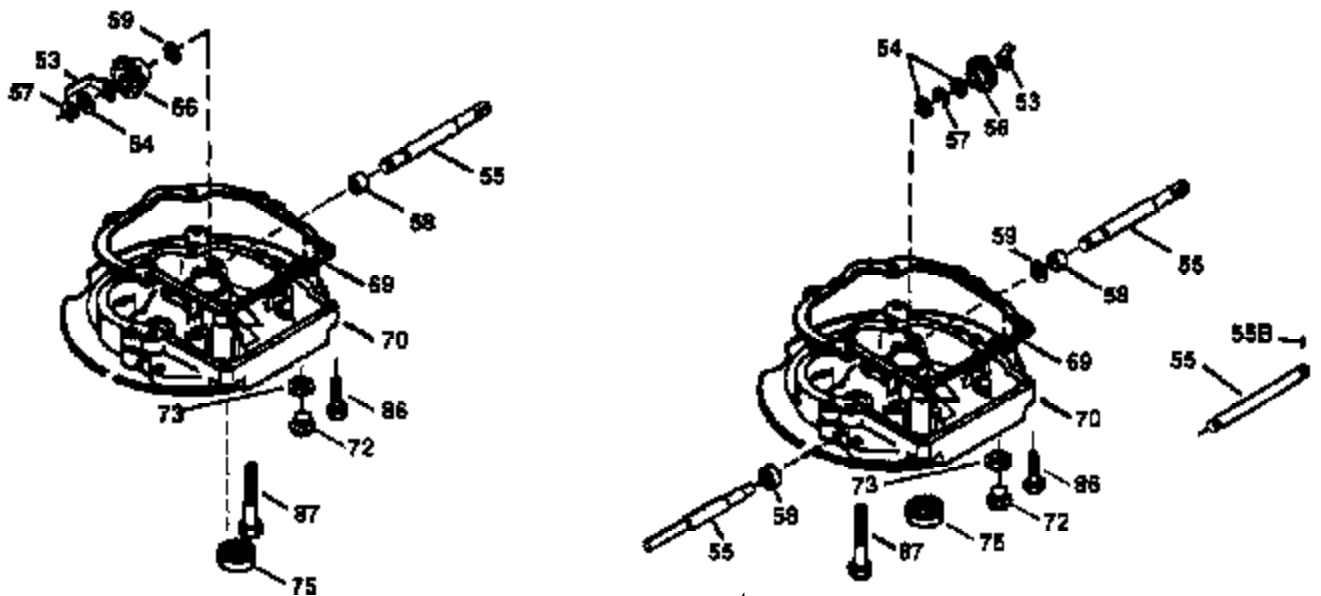

ILLUSTRATION SHOWS TYPICAL PARTS ONLY. ORDER BY PART NUMBER. PARTS NOT LISTED ARE SUPPLIED BY OEM.

VIEW 2 OF 3

Ref #	Part Number	Qty	Description
19	31361	1	Extension Spring
69	35261	1	* Mounting Flange Gasket
70	34311D	1	Mounting Flange (Incl. 72 thru 83)
72	36083	1	Oil Drain Plug
75	27897	1	Oil Seal
86	650488	6	Screw, 1/4-20 x 1-1/4"
130A	650818	2	Screw, 5/16-18 x 1-1/2"
166	35827	1	Engine Shroud
182	6201	2	Screw, 1/4-28 x 7/8"
185	36544	1	Intake Pipe (Incl. 224)
186	34337	1	Governor Link
223	650451	2	Screw, 1/4-20 x 1"
238	650932	2	Screw, 10-32 x 49/64"
239	34338	1	* Air Cleaner Gasket
245	35066	1	Air Cleaner Filter
250	35986	1	Air Cleaner Cover
263A	35821	1	Starter Grill
287	650926	2	Screw, 8-32 x 21/64"
300	35586	1	Fuel Tank (Incl. 292 & 301)
301	36246	1	Fuel Cap
347	650898	4	Screw, 10-32 x 27/32"
390	590702	1	Rewind Starter (NOTE: This engine could have been built with 590637 starter. Refer to the design of the air intake louvers for part identification. Individual starter parts do not interchange.)