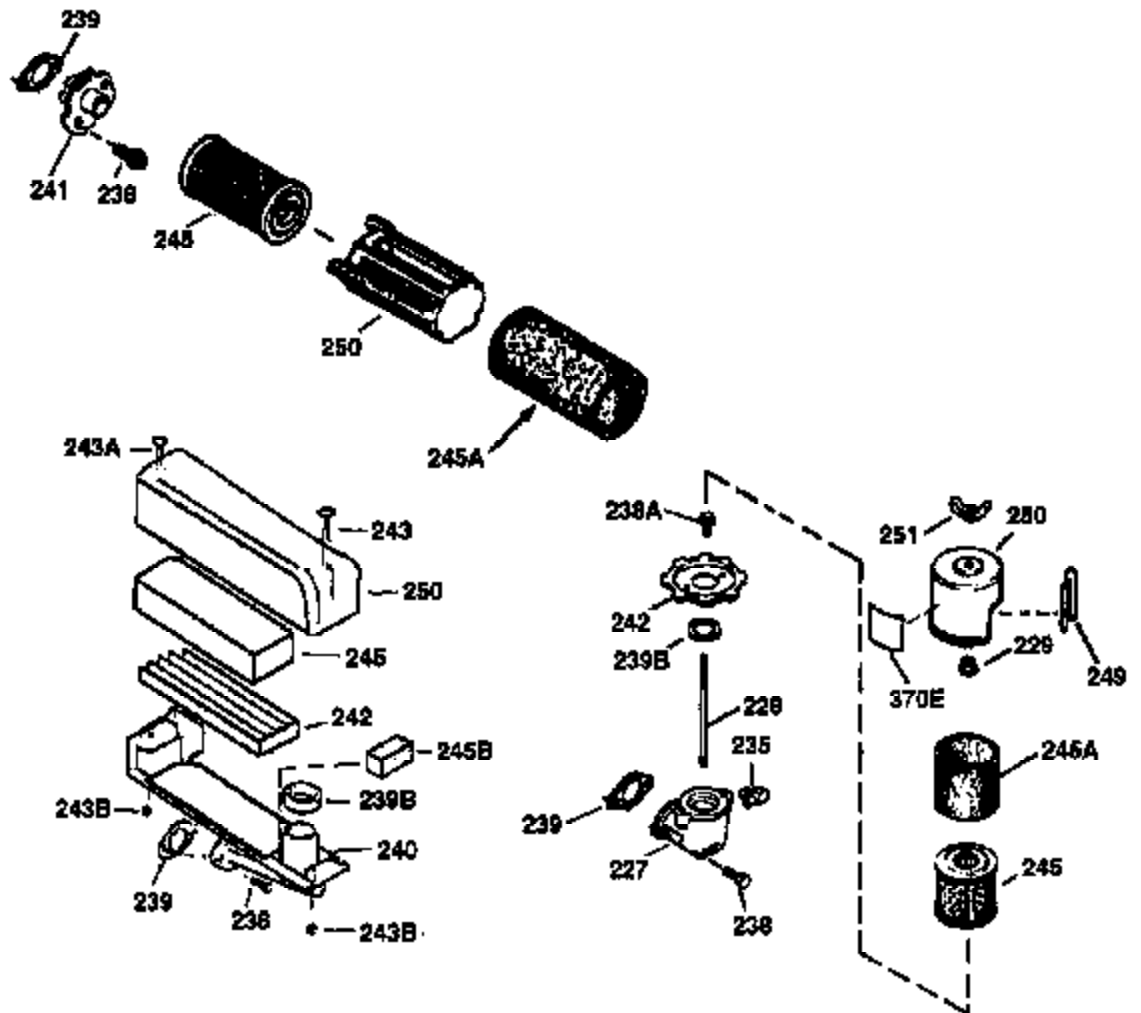

ILLUSTRATION SHOWS TYPICAL PARTS ONLY. ORDER BY PART NUMBER. PARTS NOT LISTED ARE SUPPLIED BY OEM.

VIEW 3 OF 3

Ref #	Part Number	Qty	Description
90	611112	1	Flywheel
130A	650818	2	Screw, 5/16-18 x 1-1/2"
189A	650844	1	Screw, 1/4-20 x 3/4"
238	650932	2	Screw, 10-32 x 49/64"
239	34338	1	* Air Cleaner Gasket
241	35797	1	Air Cleaner Collar
245	35066	1	Air Cleaner Filter
250	35986	1	Air Cleaner Cover
275	36491	1	Muffler (Incl. 277)
277	650988	2	Screw, 1/4-20 x 2-5/16"
359	36609	1	Starter Guard