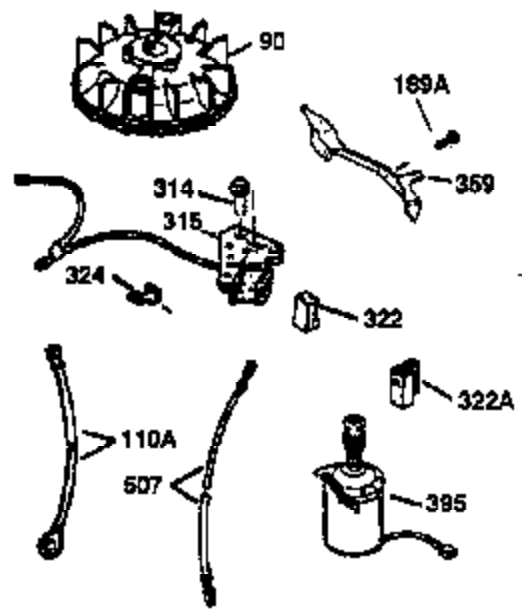

ILLUSTRATION SHOWS TYPICAL PARTS ONLY. ORDER BY PART NUMBER. PARTS NOT LISTED ARE SUPPLIED BY OEM.

VIEW 3 OF 3

Ref #	Part Number	Qty	Description
90	611112	1	Flywheel
238	650932	2	Screw, 10-32 x 49/64"
239	34338	1	* Air Cleaner Gasket
241	35797	1	Air Cleaner Collar
245	35066	1	Air Cleaner Filter
250	35986	1	Air Cleaner Cover
275	35993	1	Muffler
276	35994	1	Locking Plate
277	650957	2	Screw, 1/4-20 x 2-31/32"