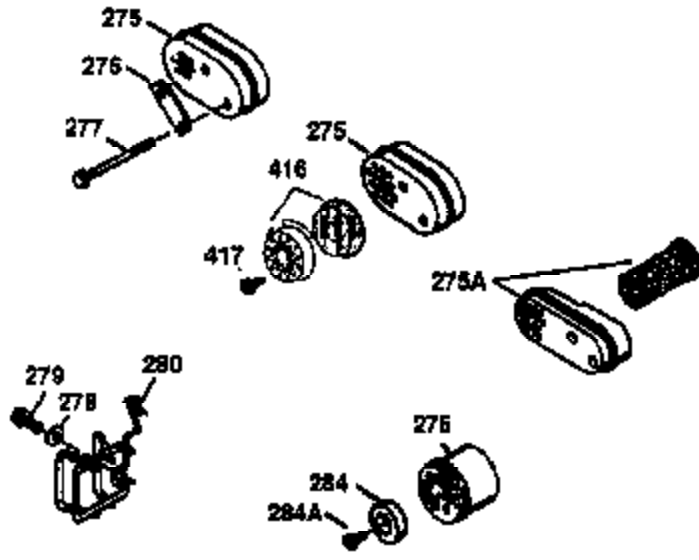

ILLUSTRATION SHOWS TYPICAL PARTS ONLY. ORDER BY PART NUMBER. PARTS NOT LISTED ARE SUPPLIED BY OEM.

VIEW 3 OF 3

Ref #	Part Number	Qty	Description
90	611112	1	Flywheel
238	650932	2	Screw, 10-32 x 49/64"
239	34338	1	* Air Cleaner Gasket
241	35797	1	Air Cleaner Collar
245	35066	1	Air Cleaner Filter
250	35986	1	Air Cleaner Cover
275	35993	1	Muffler
276	35994	1	Locking Plate
277	650957	2	Screw, 1/4-20 x 2-31/32"