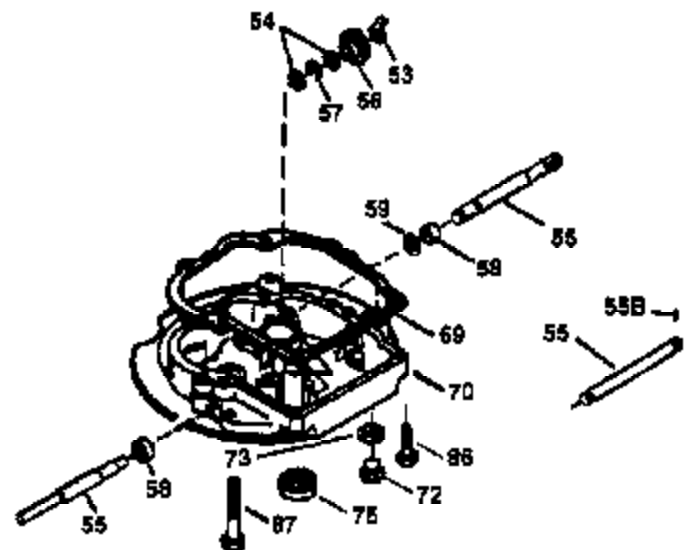

ILLUSTRATION SHOWS TYPICAL PARTS ONLY. ORDER BY PART NUMBER. PARTS NOT LISTED ARE SUPPLIED BY OEM.

VIEW 2 OF 3

Engine Parts List #2

Ref #	Part Number	Qty	Description
19	31361	1	Extension Spring
69	35261	1	* Mounting Flange Gasket
70	34311D	1	Mounting Flange (Incl. 72 thru 83)
72	36083	1	Oil Drain Plug
75	27897	1	Oil Seal
86	650488	6	Screw, 1/4-20 x 1-1/4"
166	35827	1	Engine Shroud
182	6201	2	Screw, 1/4-28 x 7/8"
185	31384A	1	Intake Pipe (Incl. 224)
186	34358	1	Governor Link
223	650451	2	Screw, 1/4-20 x 1"
238	650932	2	Screw, 10-32 x 49/64"
239	34338	1	* Air Cleaner Gasket
245	35066	1	Air Cleaner Filter
250	35986	1	Air Cleaner Cover
263A	35821	1	Grill Starter
287	650926	2	Screw, 8-32 x 21/64"
300	35586	1	Fuel Tank (Incl. 292 & 301)
301	35355	1	Fuel Cap
347	650898	4	Screw, 10-32 x 27/32"
390	590637	1	Rewind Starter