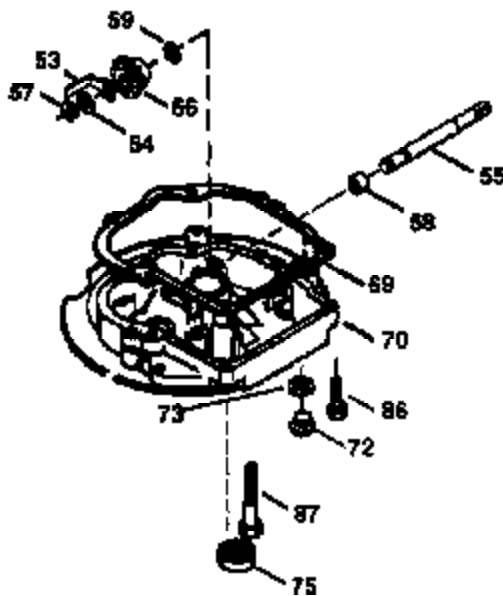

ILLUSTRATION SHOWS TYPICAL PARTS ONLY. ORDER BY PART NUMBER. PARTS NOT LISTED ARE SUPPLIED BY OEM.

VIEW 2 OF 3

Engine Parts List #2

Ref #	Part Number	Qty	Description
19	31361	1	Extension Spring
69	35261	1	* Mounting Flange Gasket
70	34311D	1	Mounting Flange (Incl. 72 thru 83)
72	36083	1	Oil Drain Plug
75	27897	1	Oil Seal
86	650488	6	Screw, 1/4-20 x 1-1/4"
166	35827	1	Engine Shroud
182	6201	2	Screw, 1/4-28 x 7/8"
185	31384A	1	Intake Pipe (Incl. 224)
186	34358	1	Governor Link
223	650451	2	Screw, 1/4-20 x 1"
238	650932	2	Screw, 10-32 x 49/64"
239	34338	1	* Air Cleaner Gasket
245	35066	1	Air Cleaner Filter
250	35986	1	Air Cleaner Cover
263A	35821	1	Grill Starter
287	650926	2	Screw, 8-32 x 21/64"
300	35586	1	Fuel Tank (Incl. 292 & 301)
301	35355	1	Fuel Cap
347	650898	4	Screw, 10-32 x 27/32"
390	590637	1	Rewind Starter