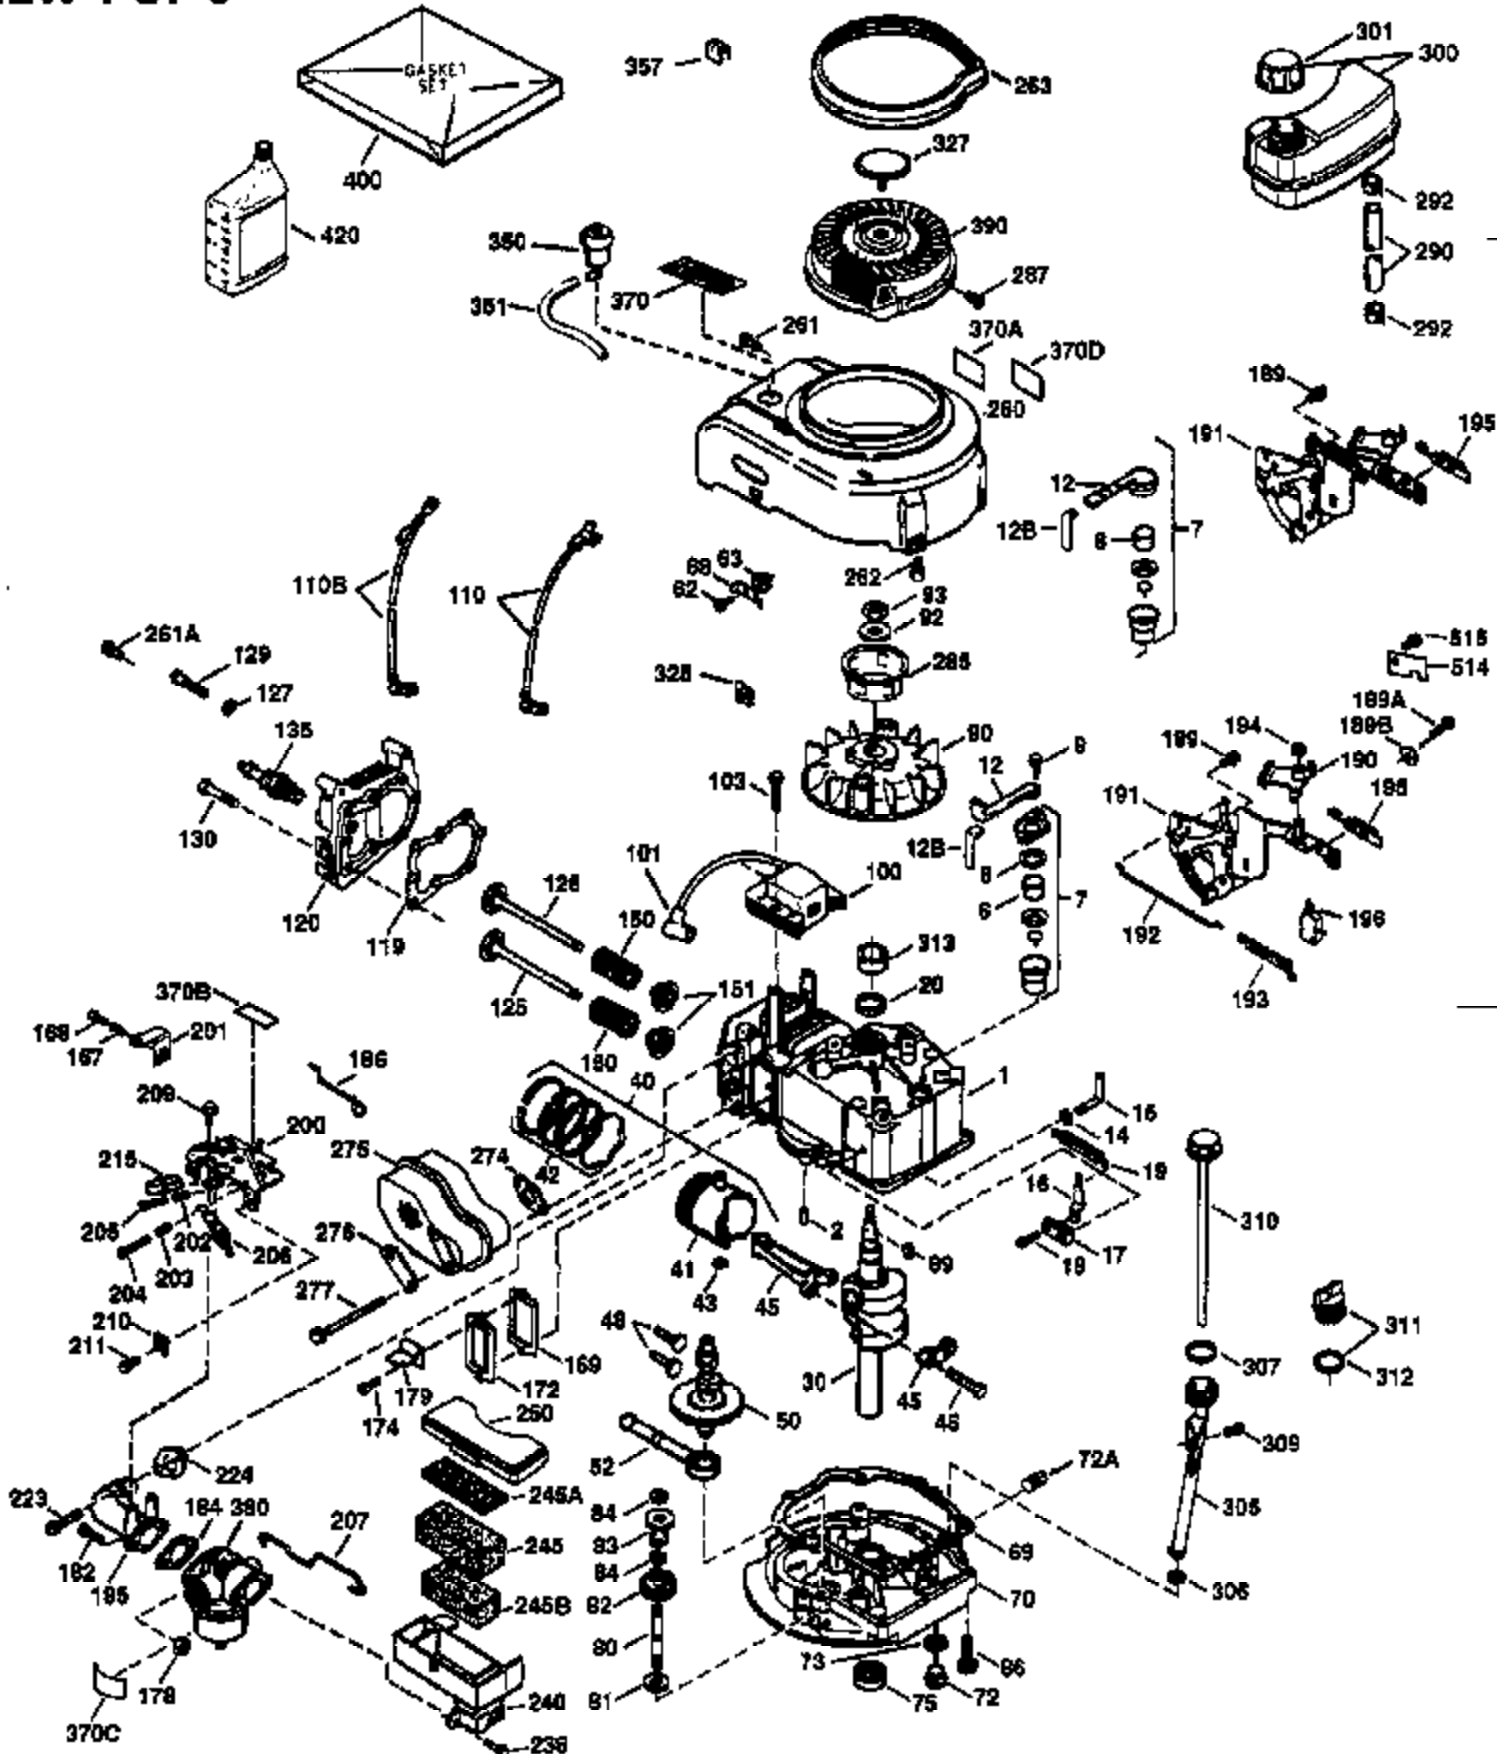

ILLUSTRATION SHOWS TYPICAL PARTS ONLY. ORDER BY PART NUMBER. PARTS NOT LISTED ARE SUPPLIED BY OEM.

VIEW 1 OF 3

Engine Parts List #1

Ref #	Part Number	Qty	Description
	1 36478A	1	Cylinder (Incl. 2,7,20 & 125)
	2 26727	2	Dowel Pin
	6 33734	1	Breather Element
	7 36557	1	Breather Body Ass'y. (Incl. 6 & 12)
	12 36558	1	Breather Cover & Tube (Incl. 12B)
12B	34695	1	Breather Tube Elbow
	14 28277	1	Washer
	15 30589	1	Governor Rod (Incl. 14)
	16 32651	1	Governor Lever
	17 31335	1	Governor Lever Clamp
	18 651018	1	Screw, Torx T-15, 8-32 x 19/64"
	19 31361	1	Extension Spring
	20 32600	1	Oil Seal
	30 35996	1	Crankshaft
	40 36073	1	Piston, Pin & Ring Set (Std.)
	40 36074	1	Piston, Pin & Ring Set (.010" OS)
	40 36075	1	Piston, Pin & Ring Set (.020" OS)
	41 36070	1	Piston & Pin Ass'y. (Std.) (Incl. 43)
	41 36071	1	Piston & Pin Ass'y. (.010" OS) (Incl. 43)
	41 36072	1	Piston & Pin Ass'y. (.020" OS) (Incl. 43)
	42 36076	1	Ring Set (Std.)
	42 36077	1	Ring Set (.010" OS)
	42 36078	1	Ring Set (.020" OS)
	43 20381	2	Piston Pin Retaining Ring
	45 30963B	1	Connecting Rod Ass'y. (Incl. 46)
	46 32610A	2	Connecting Rod Bolt
	48 27241	2	Valve Lifter
	50 35992	1	Camshaft (MCR)
	52 29914	1	Oil Pump Ass'y.
	69 35261	1	* Mounting Flange Gasket
	70 34311D	1	Mounting Flange (Incl. 72 thru 83)
	72 30572	1	Oil Drain Plug
	73 28833	1	Drain Plug Gasket
	75 27897	1	Oil Seal
	80 30574A	1	Governor Shaft
	81 30590A	1	Washer
	82 30591	1	Governor Gear Ass'y.(Incl. 81)
	83 30588A	1	Governor Spool
	86 650488	6	Screw, 1/4-20 x 1-1/4"
	89 611004	1	Flywheel Key
	90 611112	1	Flywheel
	92 650815	1	Belleville Washer
	93 650816	1	Flywheel Nut
	100 34443A	1	Solid State Ignition
	101 610118	1	Spark Plug Cover
	103 651007	2	Screw, Torx T-15, 10-24 x 15/16"
	110 34961	1	Ground Wire
	119 36477	1	* Cylinder Head Gasket
	120 36476	1	Cylinder Head
	125 36471	1	Exhaust Valve (Std.) (Incl. 151)
	125 36472	1	Exhaust Valve (1/32" OS) (Incl. 151)
	126 29314B	1	Intake Valve (Std.) (Incl. 151)
	126 29315C	1	Intake Valve (1/32" OS) (Incl. 151)
	127 650691	2	Washer
130B	650818	2	Screw, 5/16-18 x 1-1/2"
130	6021A	6	Screw, 5/16-18 x 1-1/2"
135	35395	1	Resistor Spark Plug (RJ19LM)
150	35991	2	Valve Spring