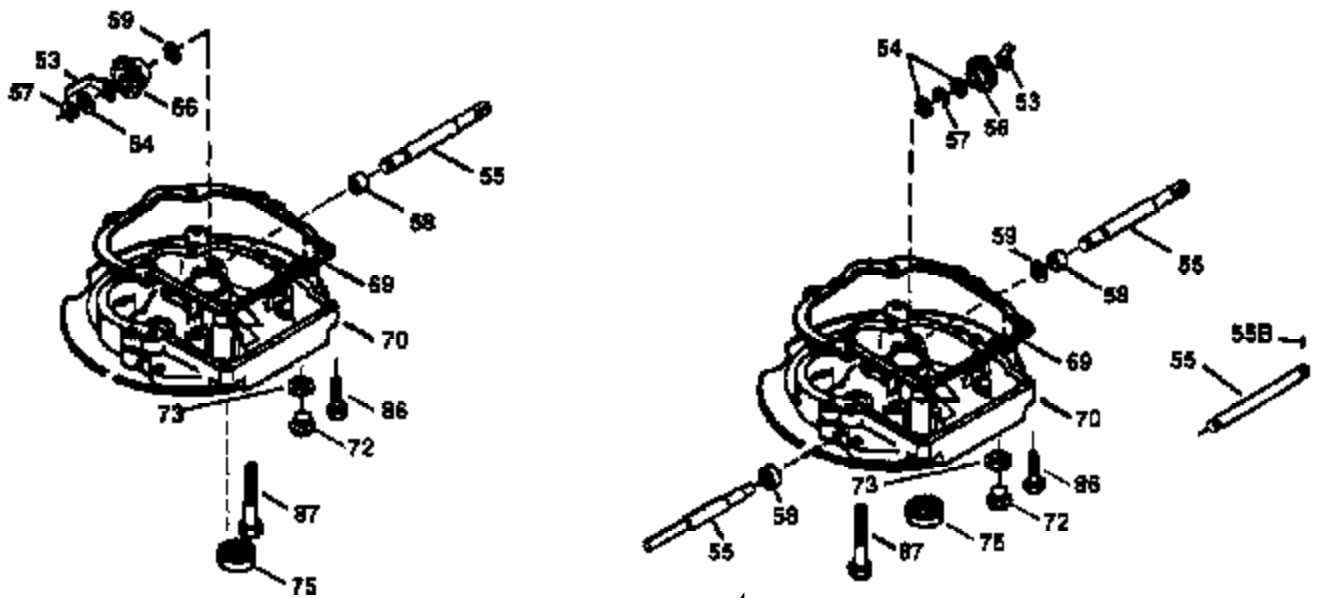

ILLUSTRATION SHOWS TYPICAL PARTS ONLY. ORDER BY PART NUMBER. PARTS NOT LISTED ARE SUPPLIED BY OEM.

VIEW 2 OF 3

Ref #	Part Number	Qty	Description
19	31361	1	Extension Spring
69	35261	1	* Mounting Flange Gasket
70	34311D	1	Mounting Flange (Incl. 72 thru 83)
72	30572	1	Oil Drain Plug
73	28833	1	Drain Plug Gasket
75	27897	1	Oil Seal
86	650488	6	Screw, 1/4-20 x 1-1/4"
130B	650818	2	Screw, 5/16-18 x 1-1/2"
166	35827	1	Engine Shroud
182	6201	2	Screw, 1/4-28 x 7/8"
185	36544	1	Intake Pipe (Incl. 224)
186	34337	1	Governor Link
223	650451	2	Screw, 1/4-20 x 1"
238	650932	2	Screw, 10-32 x 49/64"
239	34338	1	* Air Cleaner Gasket
245	35066	1	Air Cleaner Filter
250	35986	1	Air Cleaner Cover
263A	35821	1	Starter Grill
287	650926	2	Screw, 8-32 x 21/64"
300	35586	1	Fuel Tank (Incl. 292 & 301)
301	36246	1	Fuel Cap
347	650898	4	Screw, 10-32 x 27/32"
390	590702	1	Rewind Starter (NOTE: This engine could have been built with 590637 starter. Refer to the design of the air intake louvers for part identification. Individual starter parts do not interchange.)