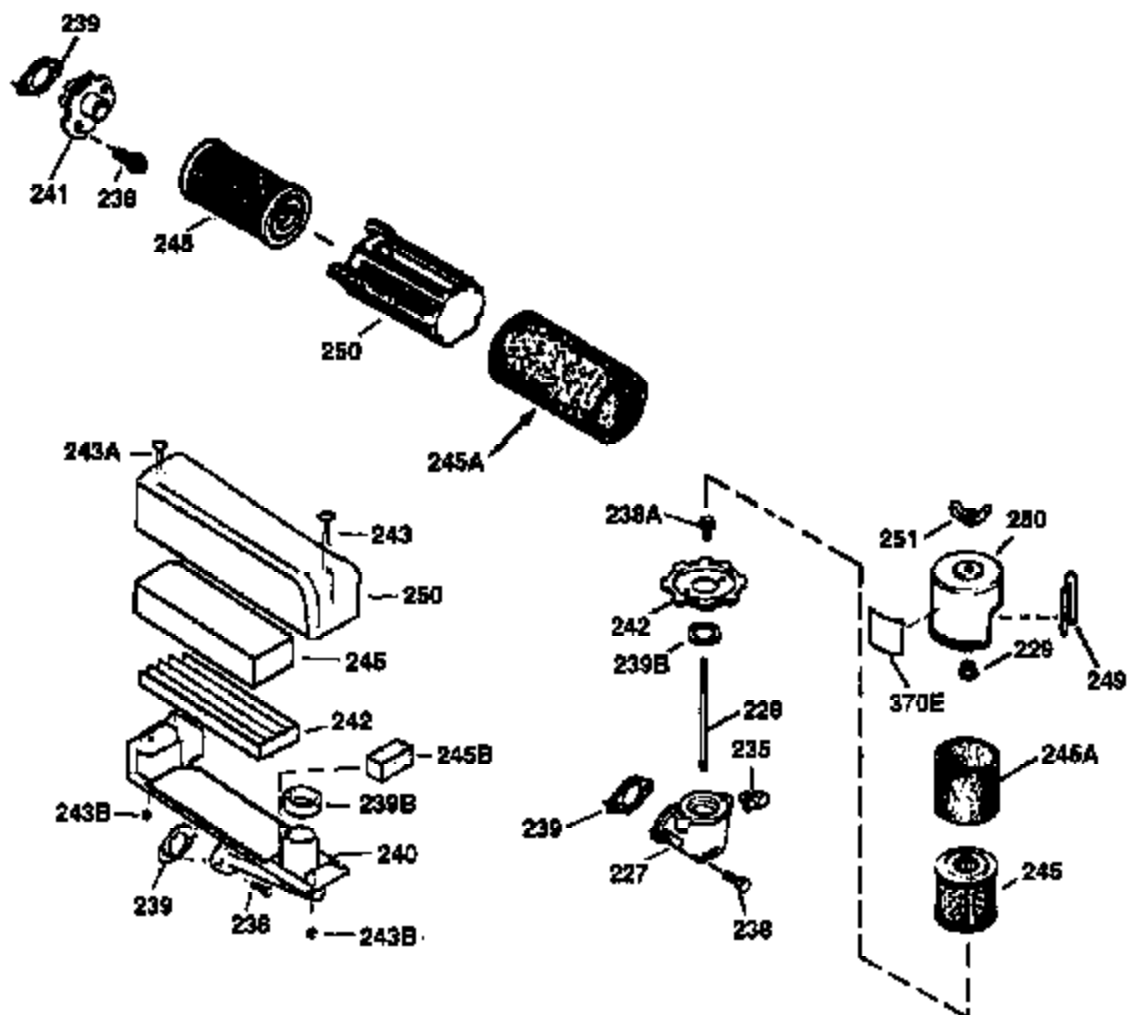

ILLUSTRATION SHOWS TYPICAL PARTS ONLY. ORDER BY PART NUMBER. PARTS NOT LISTED ARE SUPPLIED BY OEM.

VIEW 3 OF 3

Ref #	Part Number	Qty	Description
90	611112	1	Flywheel
130B	650818	2	Screw, 5/16-18 x 1-1/2"
189A	650844	1	Screw, 1/4-20 x 3/4"
238	650932	2	Screw, 10-32 x 49/64"
239	34338	1	* Air Cleaner Gasket
241	35797	1	Air Cleaner Collar
245	35066	1	Air Cleaner Filter
250	35986	1	Air Cleaner Cover
275	36491	1	Muffler (Incl. 277)
277	650988	2	Screw, 1/4-20 x 2-5/16"
359	36609	1	Starter Guard