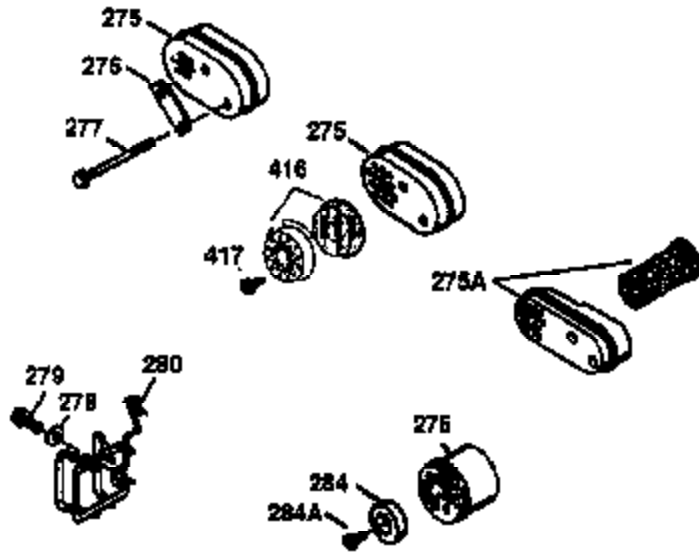

ILLUSTRATION SHOWS TYPICAL PARTS ONLY. ORDER BY PART NUMBER. PARTS NOT LISTED ARE SUPPLIED BY OEM.

VIEW 3 OF 3

Ref #	Part Number	Qty	Description
90	611112	1	Flywheel
130B	650818	2	Screw, 5/16-18 x 1-1/2"
189A	650844	1	Screw, 1/4-20 x 3/4"
238	650932	2	Screw, 10-32 x 49/64"
239	34338	1	* Air Cleaner Gasket
241	35797	1	Air Cleaner Collar
245	35066	1	Air Cleaner Filter
250	35986	1	Air Cleaner Cover
275	36491	1	Muffler (Incl. 277)
277	650988	2	Screw, 1/4-20 x 2-5/16"
359	36609	1	Starter Guard