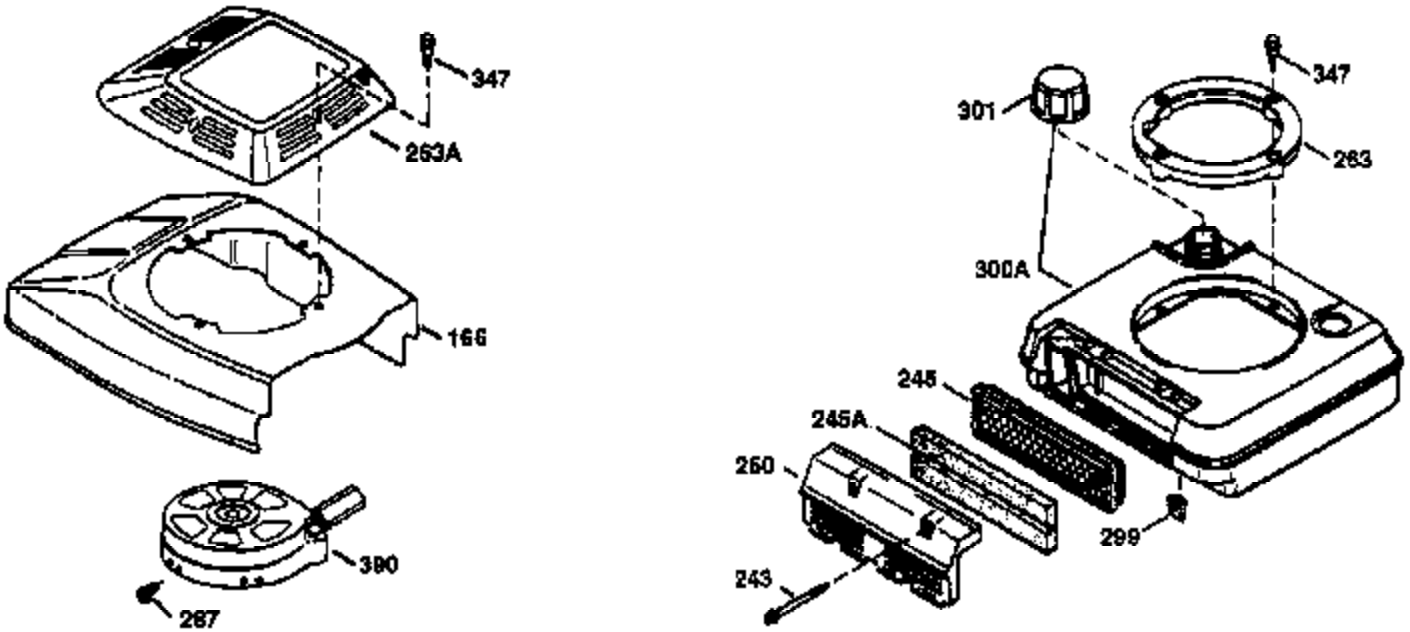

ILLUSTRATION SHOWS TYPICAL PARTS ONLY. ORDER BY PART NUMBER. PARTS NOT LISTED ARE SUPPLIED BY OEM.

VIEW 2 OF 3

Ref #	Part Number	Qty	Description
19	31361	1	Extension Spring
69	35261	1	* Mounting Flange Gasket
70	34311D	1	Mounting Flange (Incl. 72 thru 83)
72	30572	1	Oil Drain Plug
73	28833	1	Drain Plug Gasket
75	27897	1	Oil Seal
86	650488	6	Screw, 1/4-20 x 1-1/4"
166	35827	1	Engine Shroud
182	6201	2	Screw, 1/4-28 x 7/8"
185	31384A	1	Intake Pipe (Incl. 224)
186	34358	1	Governor Link
223	650451	2	Screw, 1/4-20 x 1"
238	650932	2	Screw, 10-32 x 49/64"
239	34338	1	* Air Cleaner Gasket
245	35066	1	Air Cleaner Filter
250	35986	1	Air Cleaner Cover
263A	35821	1	Starter Grill
287	650926	2	Screw, 8-32 x 21/64"
300	35586	1	Fuel Tank (Incl. 292 & 301)
301	35355	1	Fuel Cap
347	650898	4	Screw, 10-32 x 27/32"
390	590702	1	Rewind Starter (NOTE: This engine could have been built with 590637 starter. Refer to the design of the air intake louvers for part identification. Individual starter parts do not interchange.)