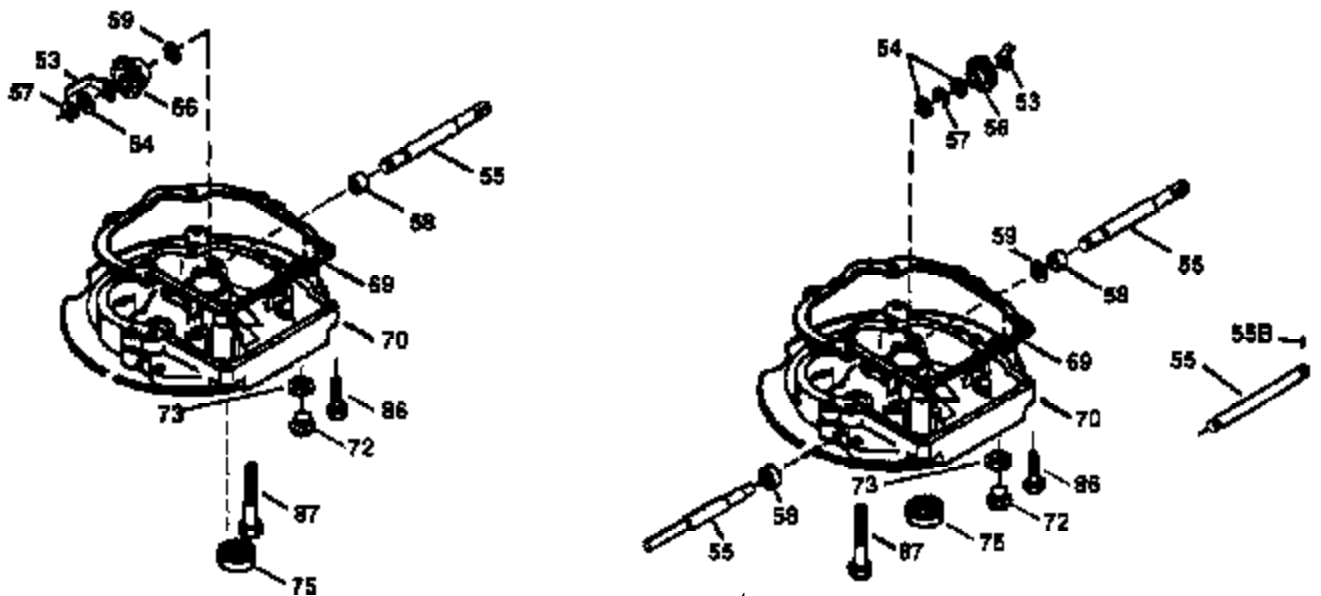

ILLUSTRATION SHOWS TYPICAL PARTS ONLY. ORDER BY PART NUMBER. PARTS NOT LISTED ARE SUPPLIED BY OEM.

VIEW 2 OF 3

Ref #	Part Number	Qty	Description
19	31361	1	Extension Spring
69	35261	1	* Mounting Flange Gasket
70	34311D	1	Mounting Flange (Incl. 72 thru 83)
72	30572	1	Oil Drain Plug
73	28833	1	Drain Plug Gasket
75	27897	1	Oil Seal
86	650488	6	Screw, 1/4-20 x 1-1/4"
166	35827	1	Engine Shroud
182	6201	2	Screw, 1/4-28 x 7/8"
185	31384A	1	Intake Pipe (Incl. 224)
186	34358	1	Governor Link
223	650451	2	Screw, 1/4-20 x 1"
238	650932	2	Screw, 10-32 x 49/64"
239	34338	1	* Air Cleaner Gasket
245	35066	1	Air Cleaner Filter
250	35986	1	Air Cleaner Cover
263A	35821	1	Starter Grill
287	650926	2	Screw, 8-32 x 21/64"
300	35586	1	Fuel Tank (Incl. 292 & 301)
301	35355	1	Fuel Cap
347	650898	4	Screw, 10-32 x 27/32"
390	590702	1	Rewind Starter (NOTE: This engine could have been built with 590637 starter. Refer to the design of the air intake louvers for part identification. Individual starter parts do not interchange.)