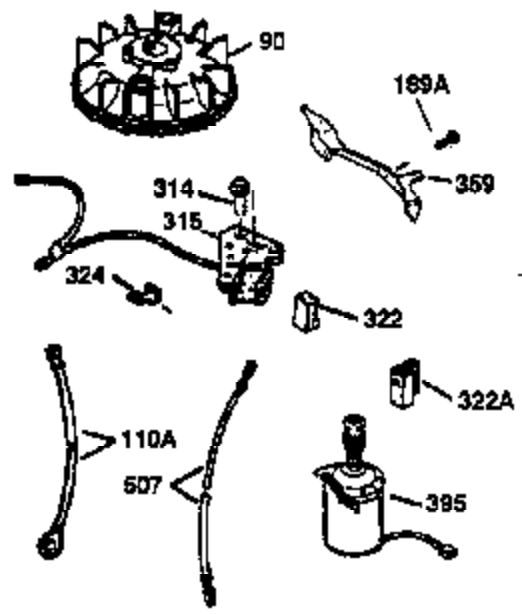

ILLUSTRATION SHOWS TYPICAL PARTS ONLY. ORDER BY PART NUMBER. PARTS NOT LISTED ARE SUPPLIED BY OEM.

VIEW 3 OF 3

Ref #	Part Number	Qty	Description
90	611112	1	Flywheel
238	650932	2	Screw, 10-32 x 49/64"
239	34338	1	* Air Cleaner Gasket
241	35797	1	Air Cleaner Collar
245	35066	1	Air Cleaner Filter
250	35986	1	Air Cleaner Cover
275	35993	1	Muffler (Incl. 277)
276	35994	1	Locking Plate
277	650957	2	Screw, 1/4-20 x 2-31/32"