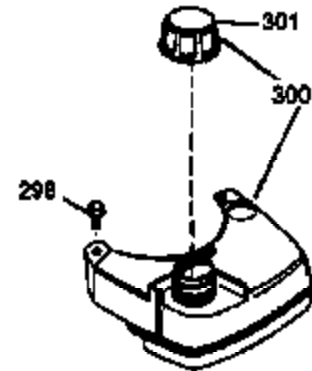

ILLUSTRATION SHOWS TYPICAL PARTS ONLY. ORDER BY PART NUMBER. PARTS NOT LISTED ARE SUPPLIED BY OEM.

VIEW 2 OF 3

Ref #	Part Number	Qty	Description
19	31361	1	Extension Spring
69	35261	1	* Mounting Flange Gasket
70	34311D	1	Mounting Flange (Incl. 72 thru 83)
72	30572	1	Oil Drain Plug
73	28833	1	Drain Plug Gasket
75	27897	1	Oil Seal
86	650488	6	Screw, 1/4-20 x 1-1/4"
166	35827	1	Engine Shroud
182	6201	2	Screw, 1/4-28 x 7/8"
185	31384A	1	Intake Pipe (Incl. 224)
186	34358	1	Governor Link
223	650451	2	Screw, 1/4-20 x 1"
238	650932	2	Screw, 10-32 x 49/64"
239	34338	1	* Air Cleaner Gasket
245	35066	1	Air Cleaner Filter
250	35986	1	Air Cleaner Cover
263A	35821	1	Starter Grill
287	650926	2	Screw, 8-32 x 21/64"
300	35586	1	Fuel Tank (Incl. 292 & 301)
301	35355	1	Fuel Cap
347	650898	4	Screw, 10-32 x 27/32"
390	590702	1	Rewind Starter (NOTE: This engine could have been built with 590637 starter. Refer to the design of the air intake louvers for part identification. Individual starter parts do not interchange.)