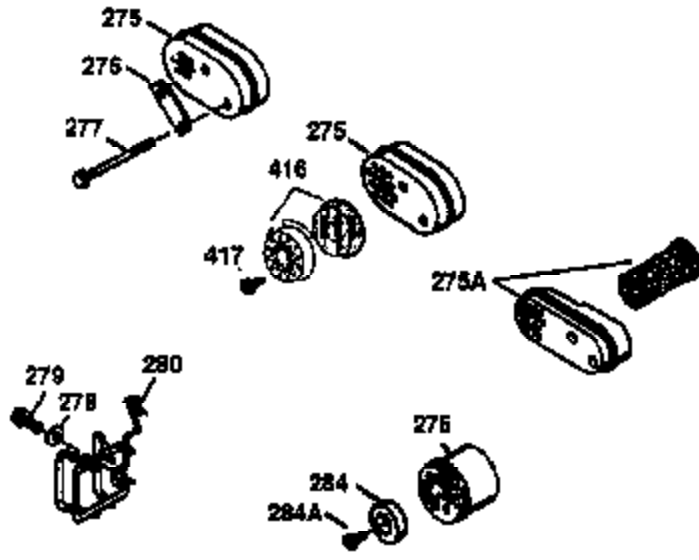

ILLUSTRATION SHOWS TYPICAL PARTS ONLY. ORDER BY PART NUMBER. PARTS NOT LISTED ARE SUPPLIED BY OEM.

VIEW 3 OF 3

Ref #	Part Number	Qty	Description
90	611112	1	Flywheel
238	650932	2	Screw, 10-32 x 49/64"
239	34338	1	* Air Cleaner Gasket
241	35797	1	Air Cleaner Collar
245	35066	1	Air Cleaner Filter
250	35986	1	Air Cleaner Cover
275	35993	1	Muffler (Incl. 277)
276	35994	1	Locking Plate
277	650957	2	Screw, 1/4-20 x 2-31/32"