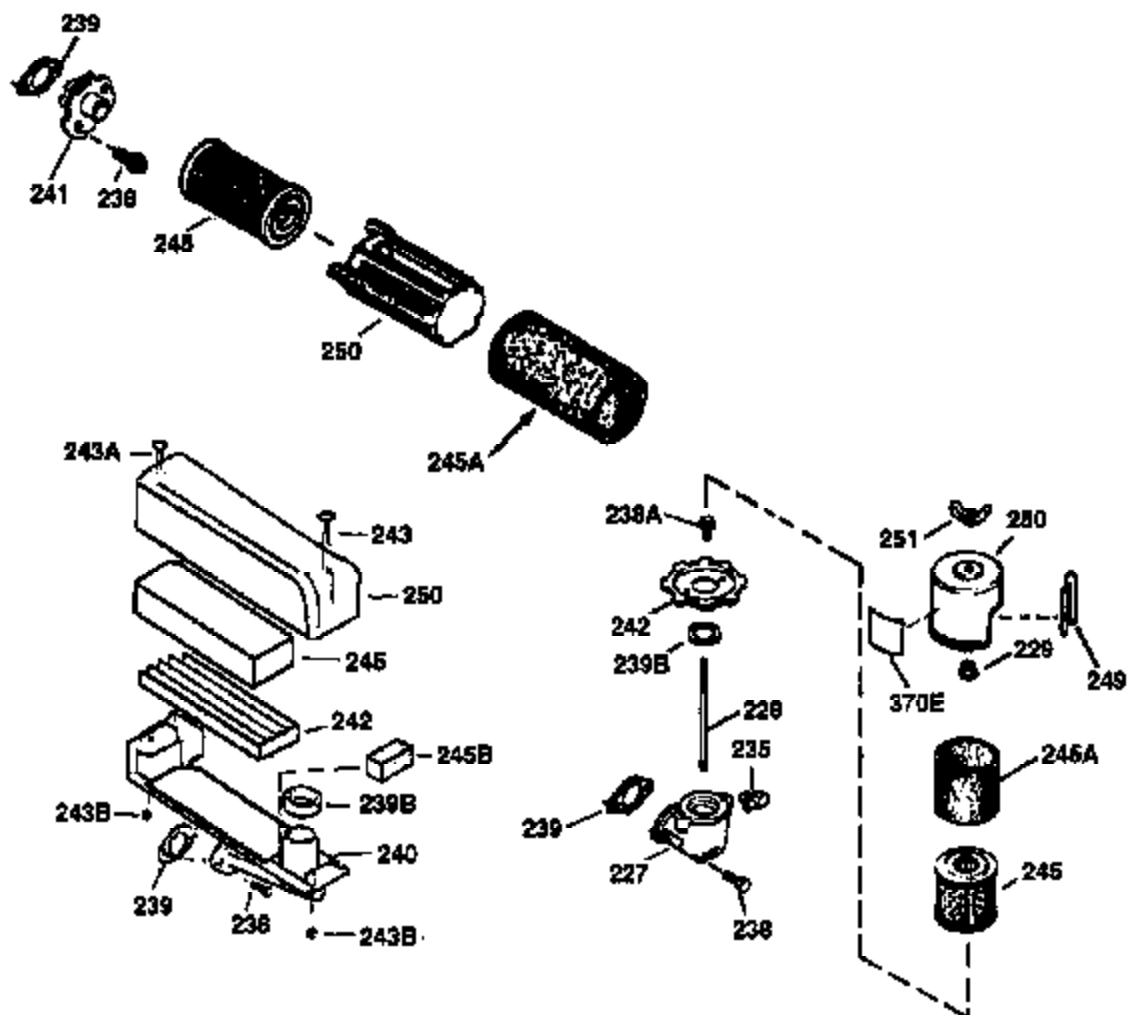

ILLUSTRATION SHOWS TYPICAL PARTS ONLY. ORDER BY PART NUMBER. PARTS NOT LISTED ARE SUPPLIED BY OEM.

VIEW 3 OF 3

Ref #	Part Number	Qty	Description
90	611112	1	Flywheel
238	650932	2	Screw, 10-32 x 49/64"
239	34338	1	* Air Cleaner Gasket
241	35797	1	Air Cleaner Collar
245	35066	1	Air Cleaner Filter
250	35986	1	Air Cleaner Cover
275	35993	1	Muffler (Incl. 277)
276	35994	1	Locking Plate
277	650957	2	Screw, 1/4-20 x 2-31/32"