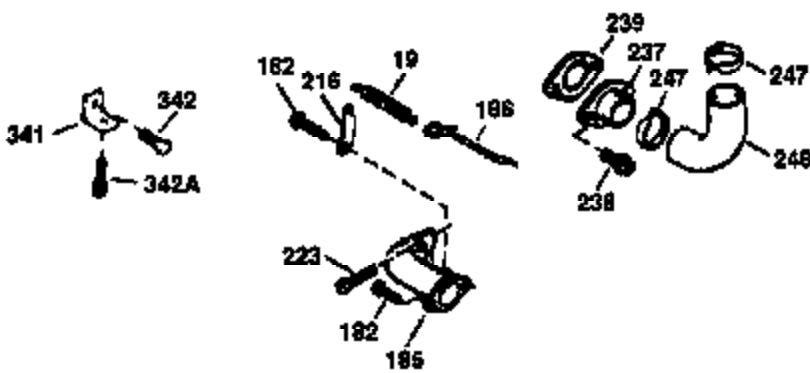

ILLUSTRATION SHOWS TYPICAL PARTS ONLY. ORDER BY PART NUMBER. PARTS NOT LISTED ARE SUPPLIED BY OEM.

VIEW 2 OF 3

Ref #	Part Number	Qty	Description
19	31361	1	Extension Spring
69	35261	1	* Mounting Flange Gasket
70	34311D	1	Mounting Flange (Incl. 72 thru 83)
72	30572	1	Oil Drain Plug
73	28833	1	Drain Plug Gasket
75	27897	1	Oil Seal
86	650488	6	Screw, 1/4-20 x 1-1/4"
166	35827	1	Engine Shroud
182	6201	2	Screw, 1/4-28 x 7/8"
185	31384A	1	Intake Pipe (Incl. 224)
186	34358	1	Governor Link
223	650451	2	Screw, 1/4-20 x 1"
238	650932	2	Screw, 10-32 x 49/64"
239	34338	1	* Air Cleaner Gasket
245	35066	1	Air Cleaner Filter
250	35986	1	Air Cleaner Cover
263A	35821	1	Starter Grill
287	650926	2	Screw, 8-32 x 21/64"
300	35586	1	Fuel Tank (Incl. 292 & 301)
301	35355	1	Fuel Cap
347	650898	4	Screw, 10-32 x 27/32"
390	590702	1	Rewind Starter (NOTE: This engine could have been built with 590637 starter. Refer to the design of the air intake louvers for part identification. Individual starter parts do not interchange.)