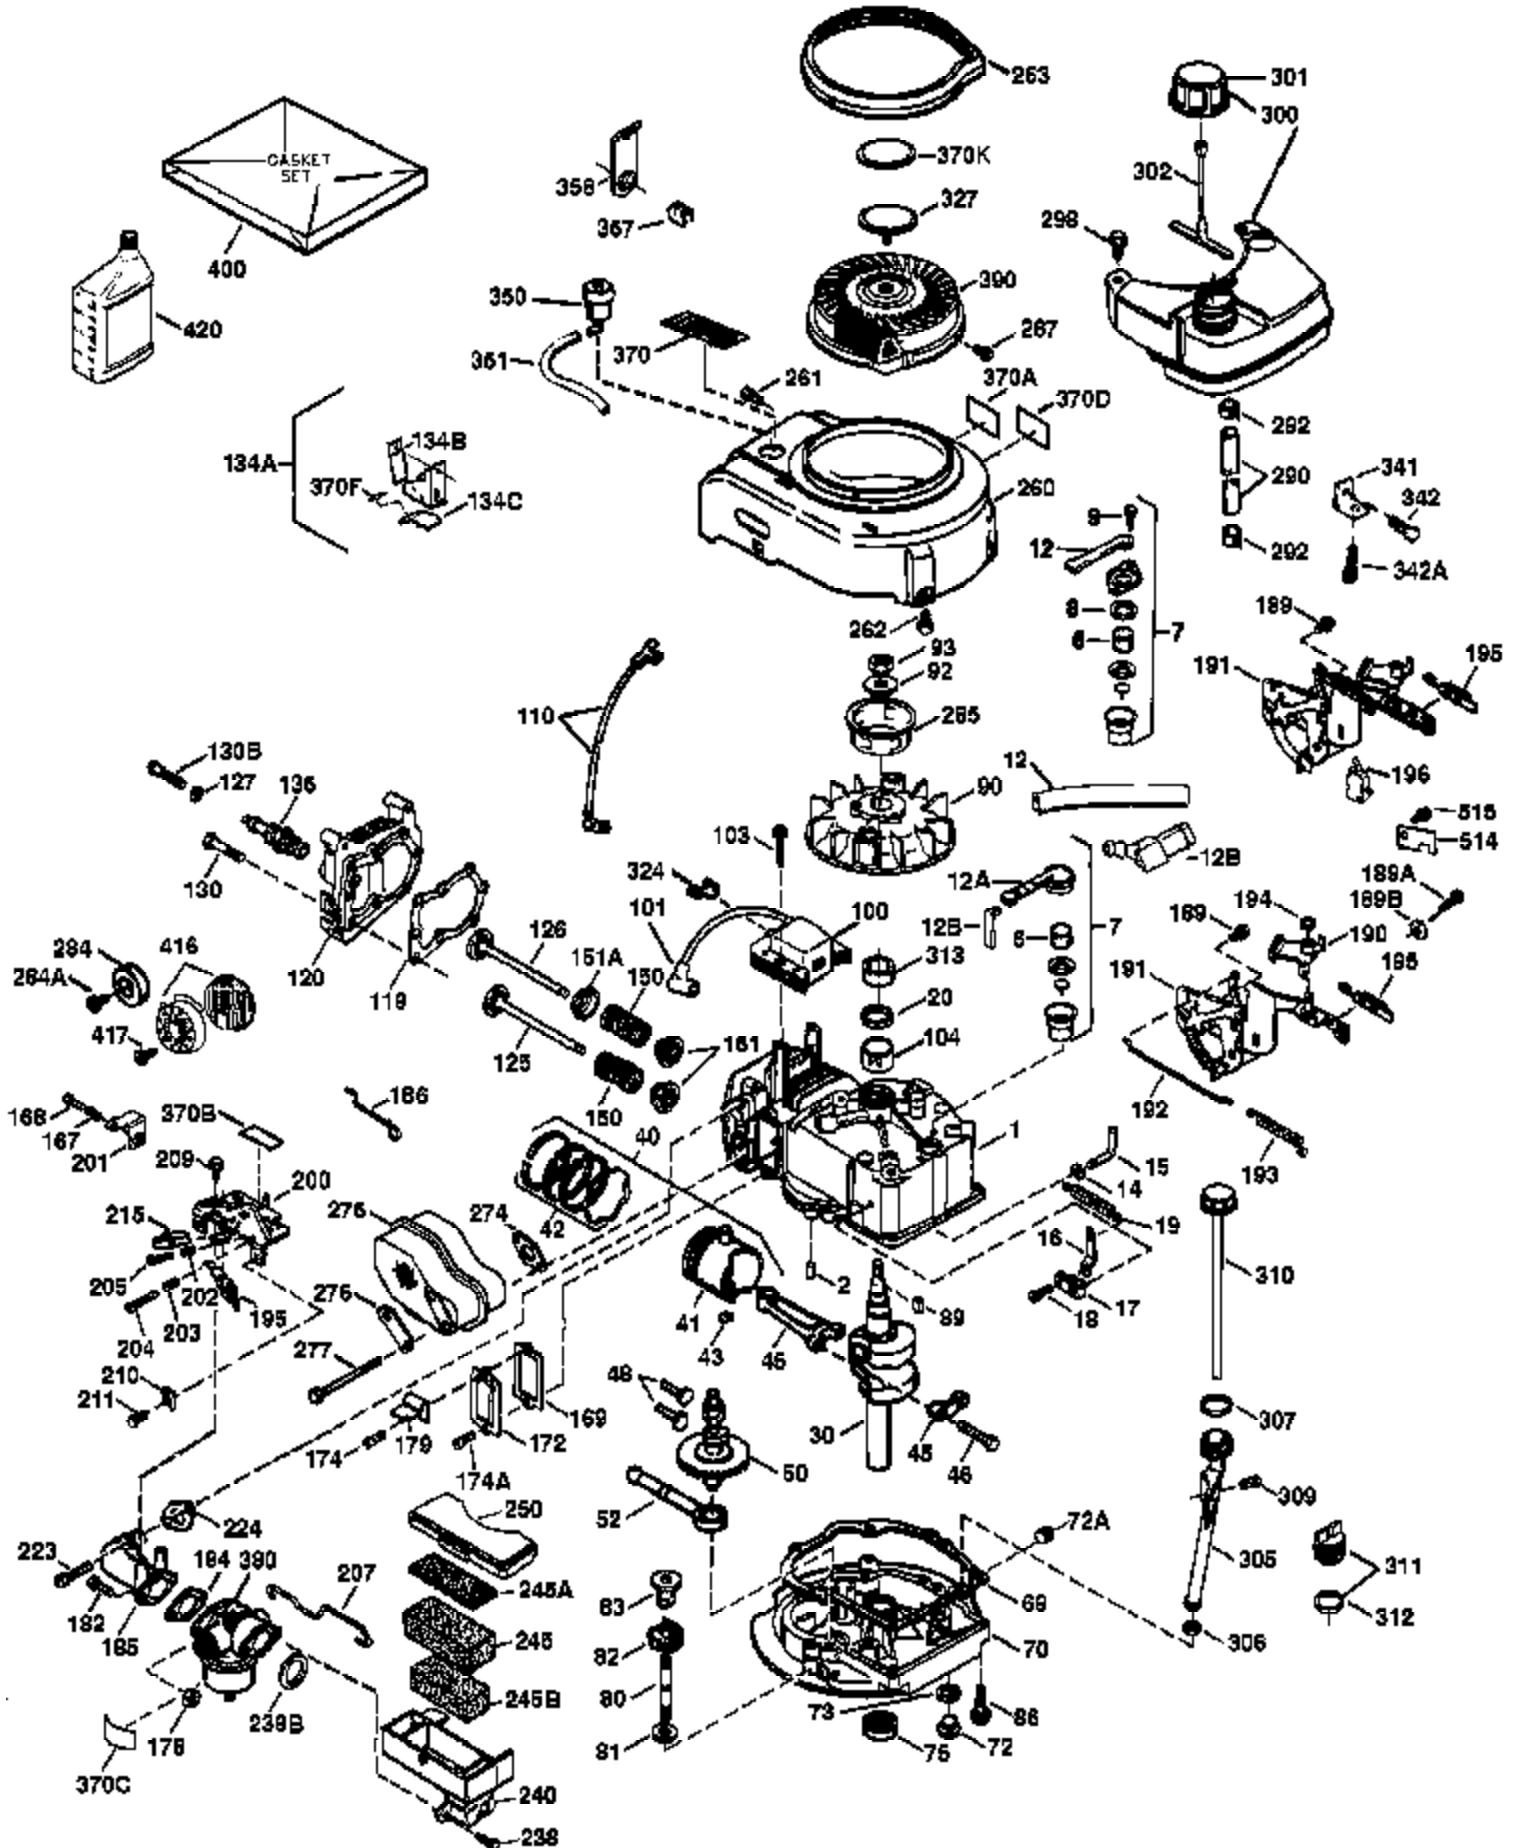

Engine Parts List #1