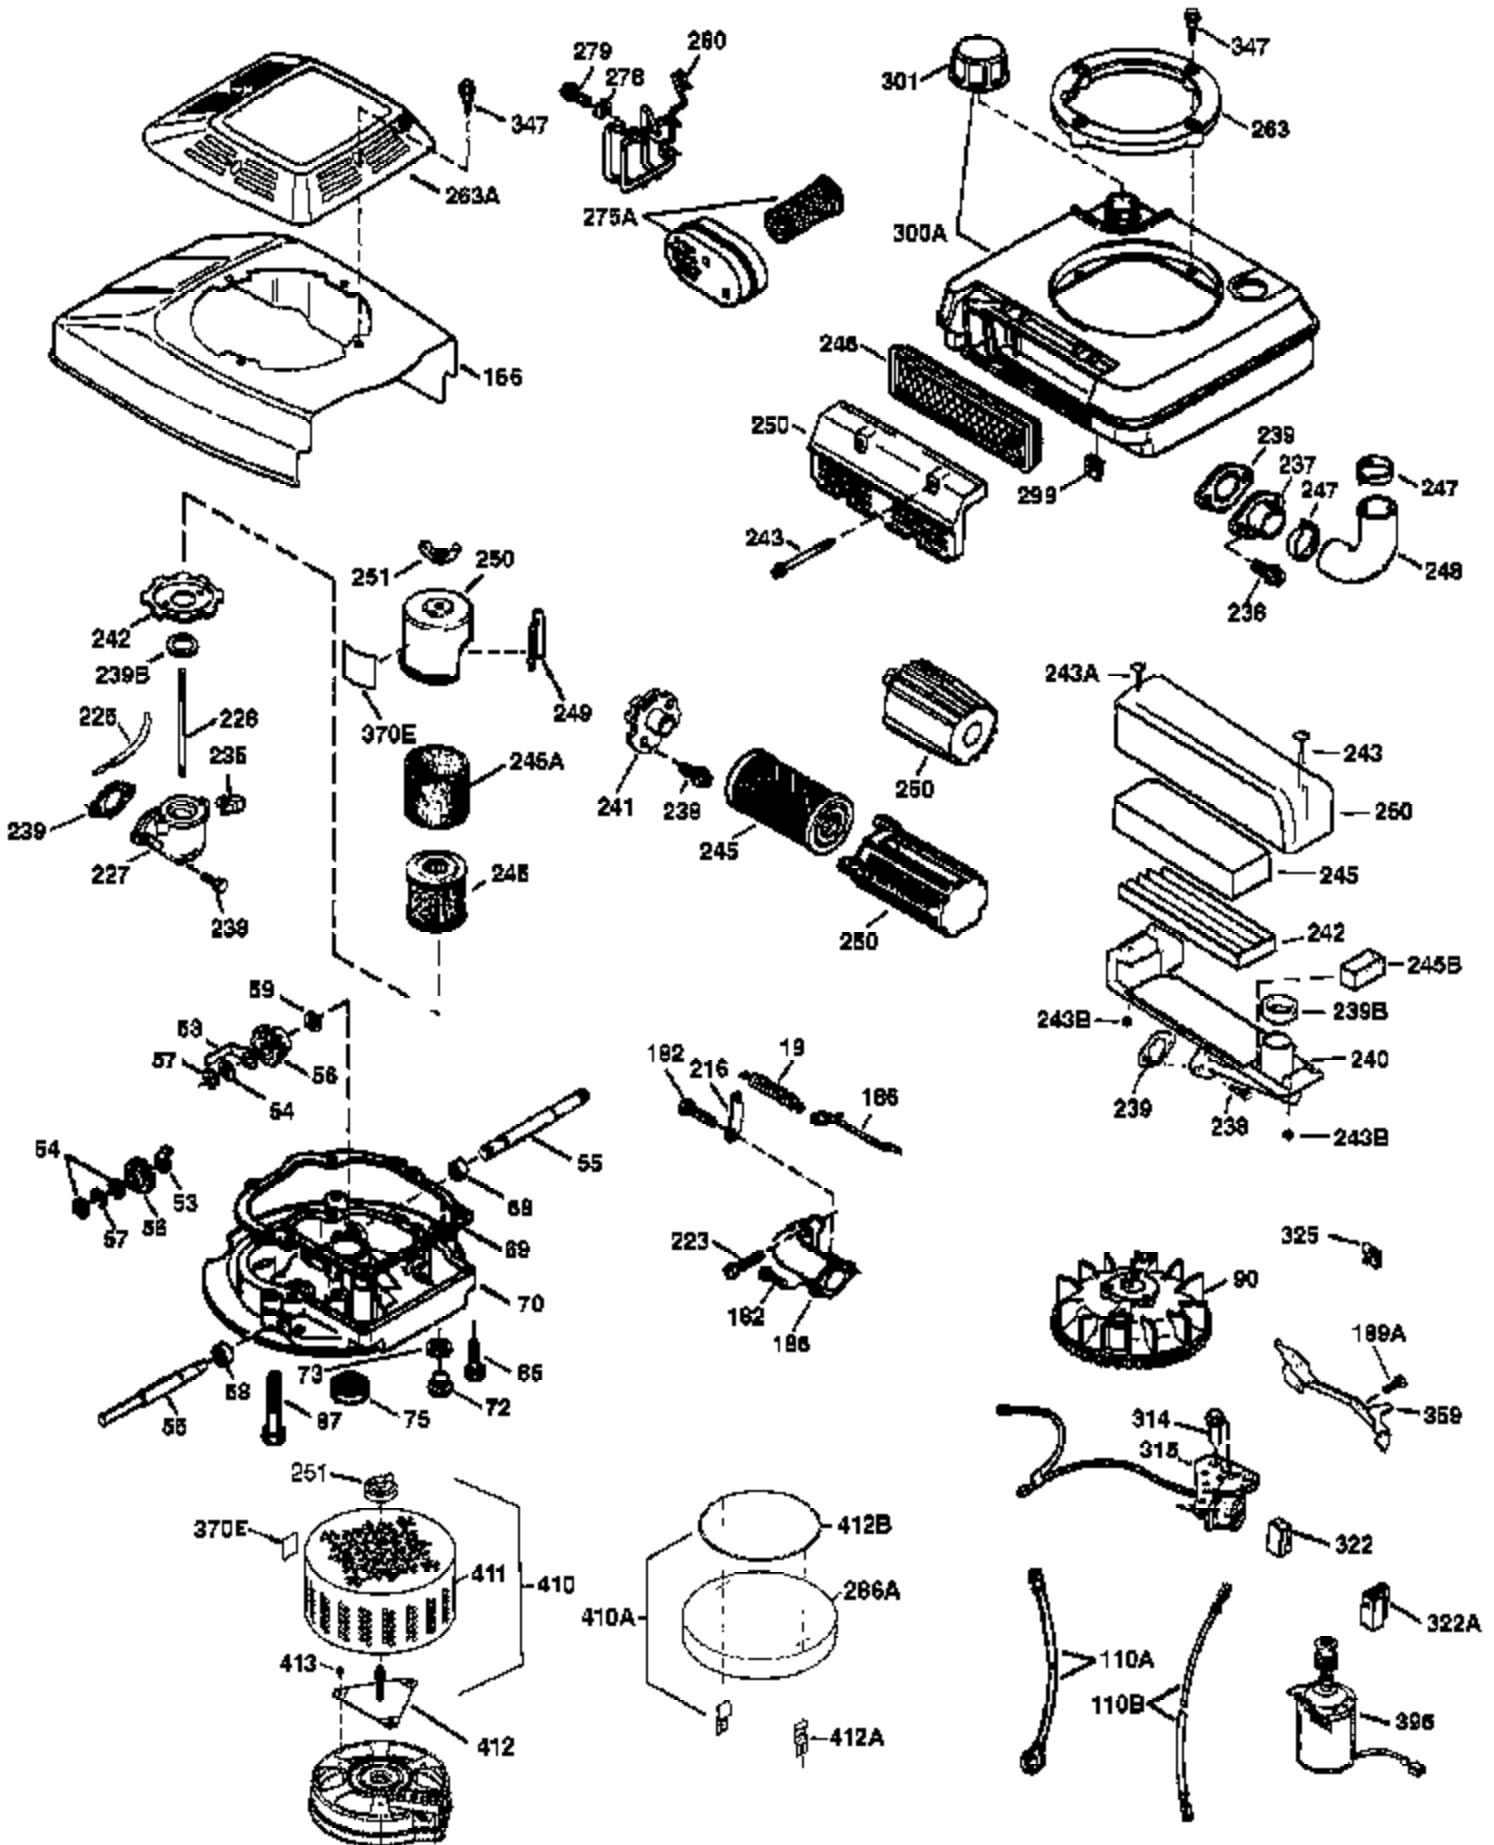

Ref #	Part Number	Qty	Description
172	32755	1	Valve Cover
174	30200	2	Screw, 10-24 x 9/16"
178	29752	2	Nut & Lock Washer, 1/4-28
179	30593	1	Retainer Clip
179	30593	1	Retainer Clip
182	6201	2	Screw, 1/4-28 x 7/8"
184	26756	1	* Carburetor To Intake Pipe Gasket
185	36544	1	Intake Pipe
186	34337	1	Governor Link
200	33205A	1	Control Bracket (Incl. 202 thru 206)
202	36482	1	Compression Spring
203	31342	1	Compression Spring
204	650549	1	Screw, 5-40 x 7/16"
205	650777	1	Screw, 6-32 x 21/32"
206	610973	1	Terminal
207	34336	1	Throttle Link
209	30200	2	Screw, 10-24 x 9/16"
215	32410	1	Control Knob
223	650451	2	Screw, 1/4-20 x 1"
224	34690A	1	* Intake Pipe Gasket
238	650932	2	Screw, 10-32 x 49/64"
250	35986	1	Air Cleaner Cover
260	36545	1	Blower Housing
261	650831	2	Screw, 1/4-20 x 1/2"
262	650831	2	Screw, 1/4-20 x 1/2"
263	36280	1	Trim Ring
275	36473	1	Muffler (Incl. 277)
277	650988	2	Screw, 1/4-20 x 2-5/16"
285	35000A	1	Starter Cup
287	650926	2	Screw, 8-32 x 21/64"
290	29774	1	Fuel Line
292	26460	2	Fuel Line Clamp
298	28763	2	Screw, 10-32 x 35/64"
300	36279	1	Fuel Tank (Incl. 292 & 301)
301	36246	1	Fuel Cap
305	36270	1	Oil Fill Tube
306	36832	1	* "O"-Ring
307	36272	1	"O"-Ring
309	650936	1	Screw, 10-32 x 13/32"
310	36271	1	Dipstick
313	34080	1	Spacer
370A	36261	1	Lubrication Decal
370B	35169	1	Control Decal
380	632569	1	Carburetor (Incl. 184)
390	590732	1	Rewind Starter (NOTE: This engine could have been built with 590738 starter. Refer to the design of the rope pulley strength ribs for part identification. Individual starter parts do not interchange. Refer to service bulletin 116.
400	36481A	1	* Gasket Set (Incl. items marked PK in notes) Incl. part #'s: 26756 (1), 27234A (1), 33735 (1), 34265 (1), 34338 (1), 34690A (1), 35261 (1), 36477 (1), 36832 (1)
416	36085	1	Spark Arrestor Kit (Incl. 417)(Optional)
417	650760	1	Screw, 8-32 x 3/8" (Optional)
420	730225	1	SAE 30 4-Cycle Engine Oil (Quart)