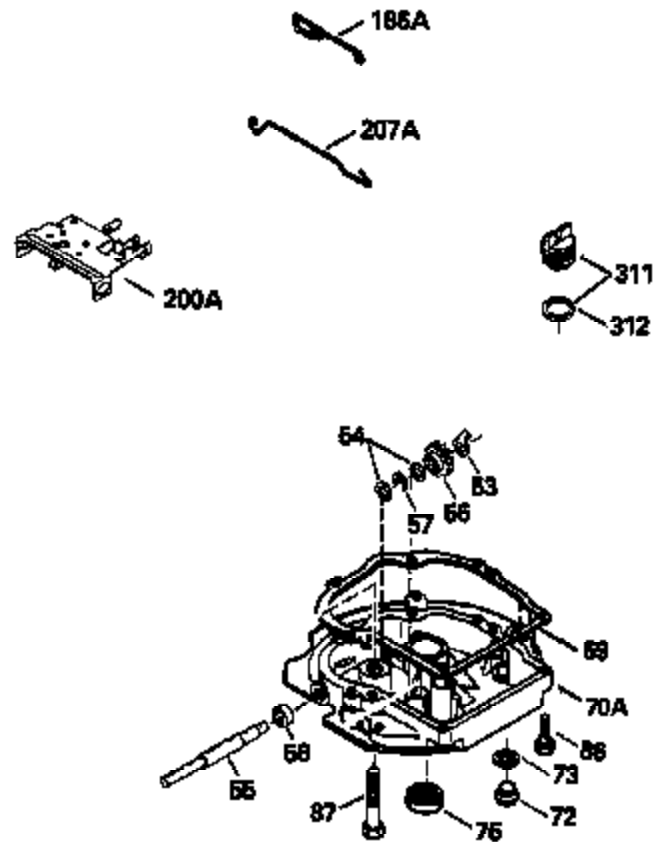

ILLUSTRATION SHOWS TYPICAL PARTS ONLY. ORDER BY PART NUMBER. PARTS NOT LISTED ARE SUPPLIED BY OEM.

Ref #	Part Number	Qty	Description
12B	36608	1	Breather Tube Elbow
40	36073	1	Piston, Pin & Ring Set (Std.)
40	36074	1	Piston, Pin & Ring Set (.010" OS)
40	36075	1	Piston, Pin & Ring Set (.020" OS)
69	35261	1	* Mounting Flange Gasket
72A	28534	1	Oil Drain Plug
72	36083	1	Oil Drain Plug
75	27897	1	Oil Seal
86	650488	6	Screw, 1/4-20 x 1-1/4"
215	35511	1	Control Knob
237	32971	1	Air Cleaner Adaptor
238	650709	2	Screw, 10-32 x 7/16"
239	35815	1	Air Cleaner Gasket
243	650899	2	Screw, 10-32 x 2-3/32"
250	35503	1	Air Cleaner Cover
260	35497	1	Blower Housing
275	36473	1	Muffler (Incl. 277)
300	35501A	1	Shroud & Tank Ass'y. (Incl. 301)
301	35355	1	Fuel Cap
370A	36261	1	Lubrication Decal
380	632669	1	Carburetor (Incl. 184)
416	36085	1	Spark Arrestor Kit (Incl. 417)(Optional)
417	650760	1	Screw, 8-32 x 3/8" (Optional)