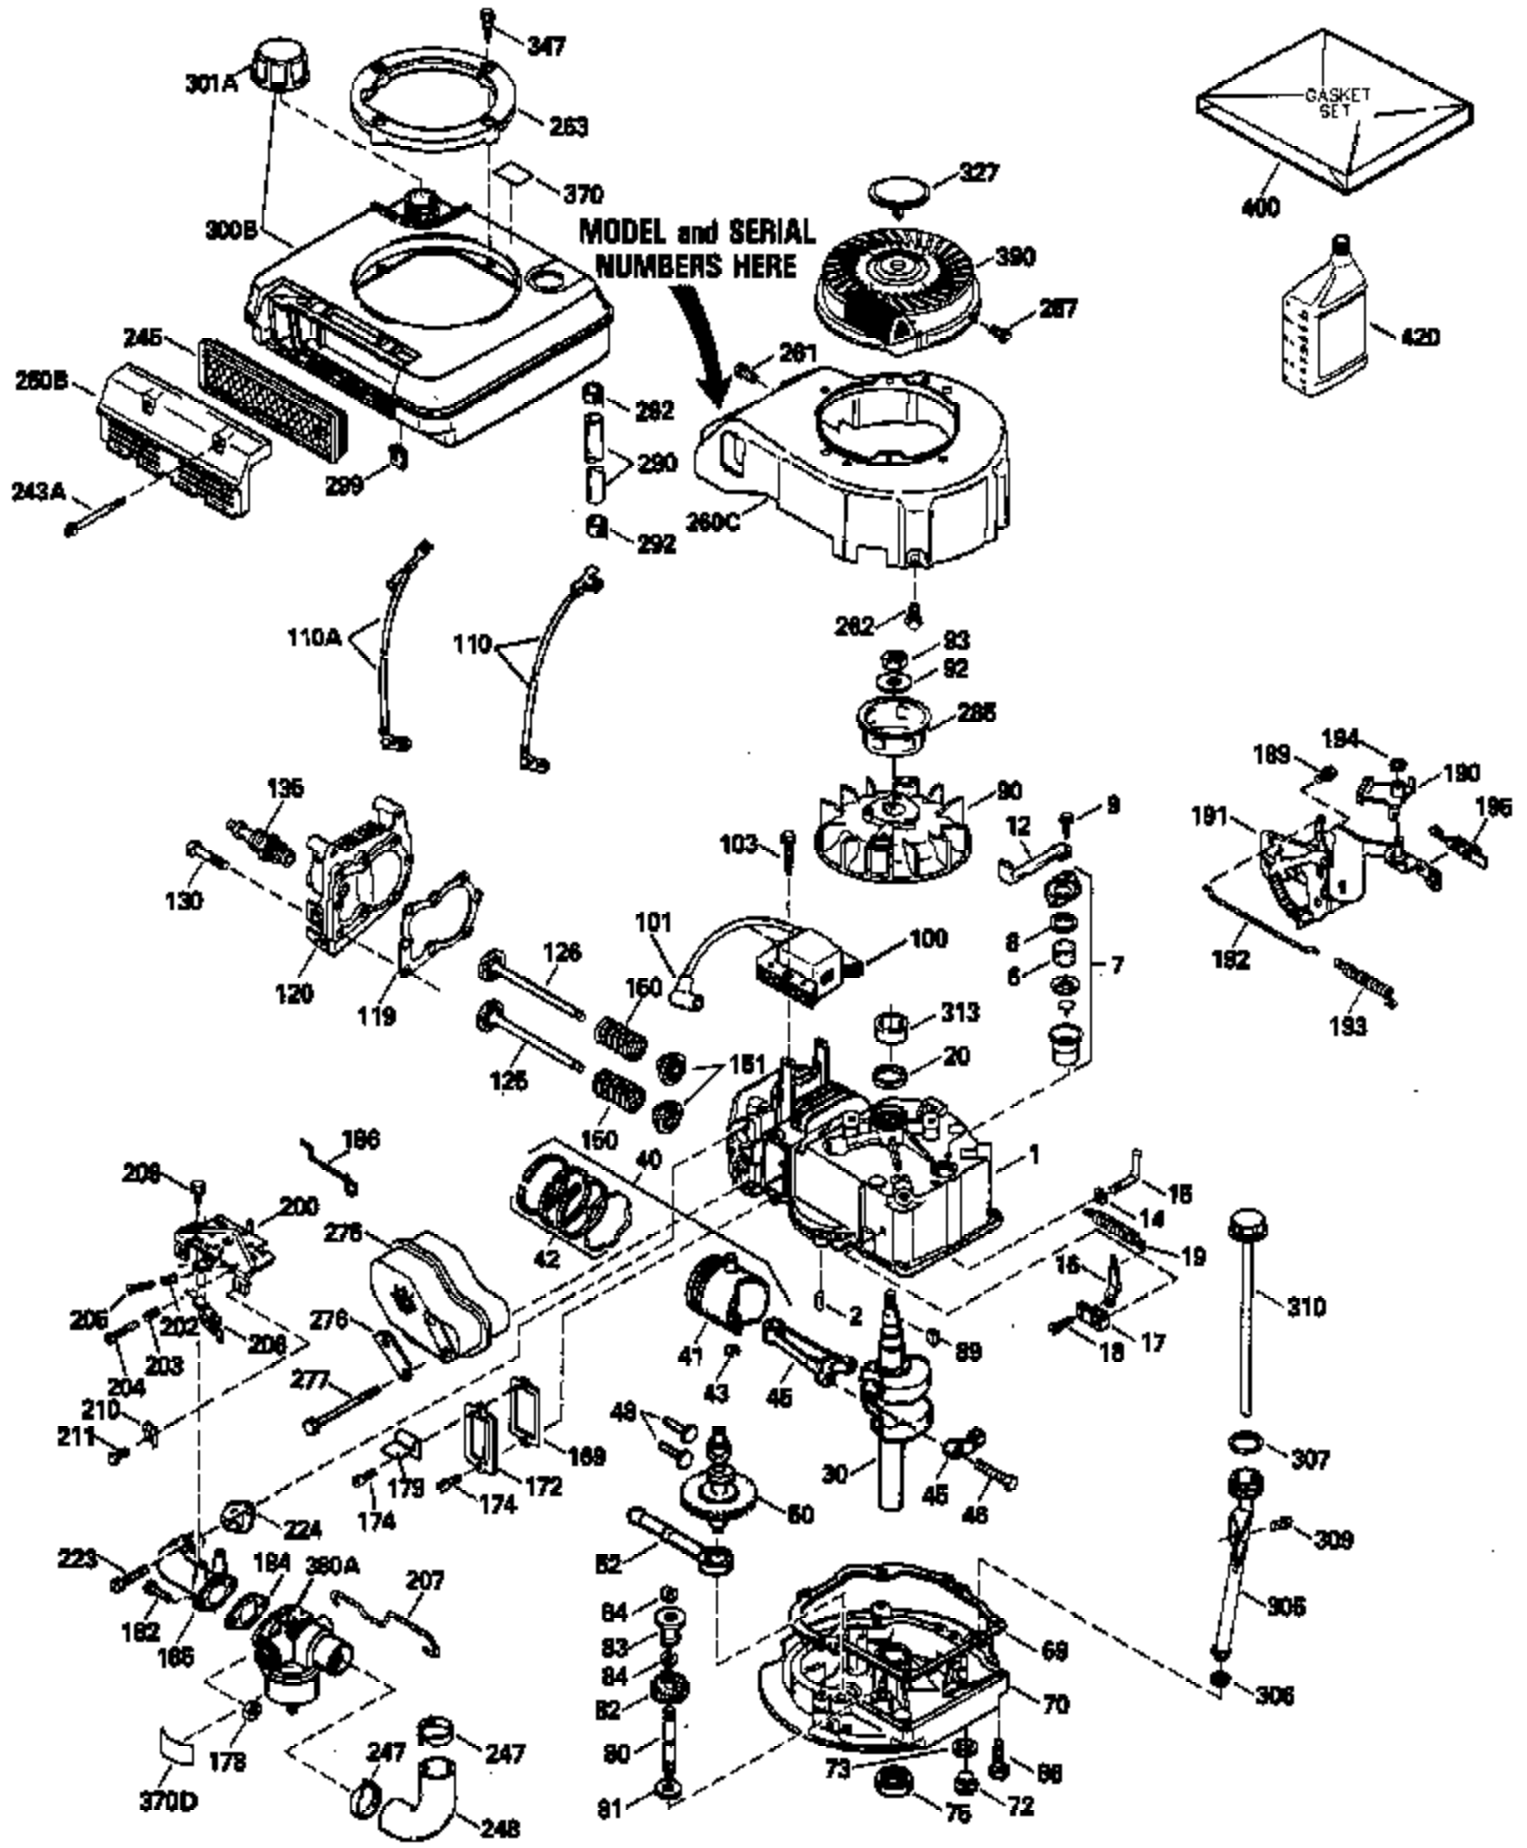

ILLUSTRATION SHOWS TYPICAL PARTS ONLY. ORDER BY PART NUMBER. PARTS NOT LISTED ARE SUPPLIED BY OEM.