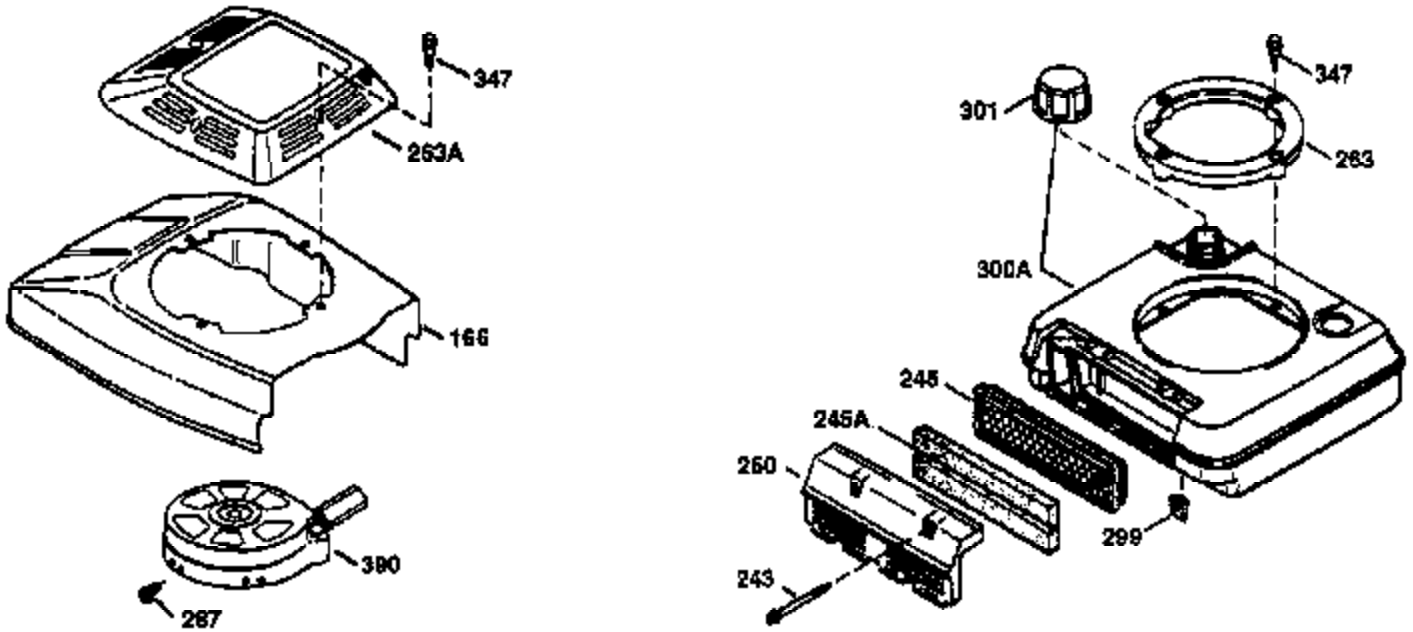

ILLUSTRATION SHOWS TYPICAL PARTS ONLY. ORDER BY PART NUMBER. PARTS NOT LISTED ARE SUPPLIED BY OEM.

VIEW 2 OF 3

Engine Parts List #2

Ref #	Part Number	Qty	Description
19	31361	1	Extension Spring
69	35261	1	Mounting Flange Gasket
70	34311D	1	Mounting Flange (Incl. 72 thru 83)
72	36083	1	Oil Drain Plug
75	27897	1	Oil Seal
86	650488	6	Screw, 1/4-20 x 1-1/4"
182	6201	2	Screw, 1/4-28 x 7/8"
185	31384A	1	Intake Pipe (Incl. 224)
186	34337	1	Governor Link
223	650451	2	Screw, 1/4-20 x 1"
243	650899	2	Screw, 10-32 x 2-3/32"
245	35500	1	Air Cleaner Filter
247	35505	2	Air Cleaner Tube Clamp
248	35504	1	Air Cleaner Tube
250	35503	1	Air Cleaner Cover
263	35502	1	Trim Ring
287	650926	2	Screw, 8-32 x 21/64"
299	650900	2	"U" Type Nut, 10-32
300	35501A	1	Shroud & Tank Ass'y. (Incl. 301)
301	35355	1	Fuel Cap
347	650898	4	Screw, 10-32 x 27/32"
390	590686	1	Rewind Starter