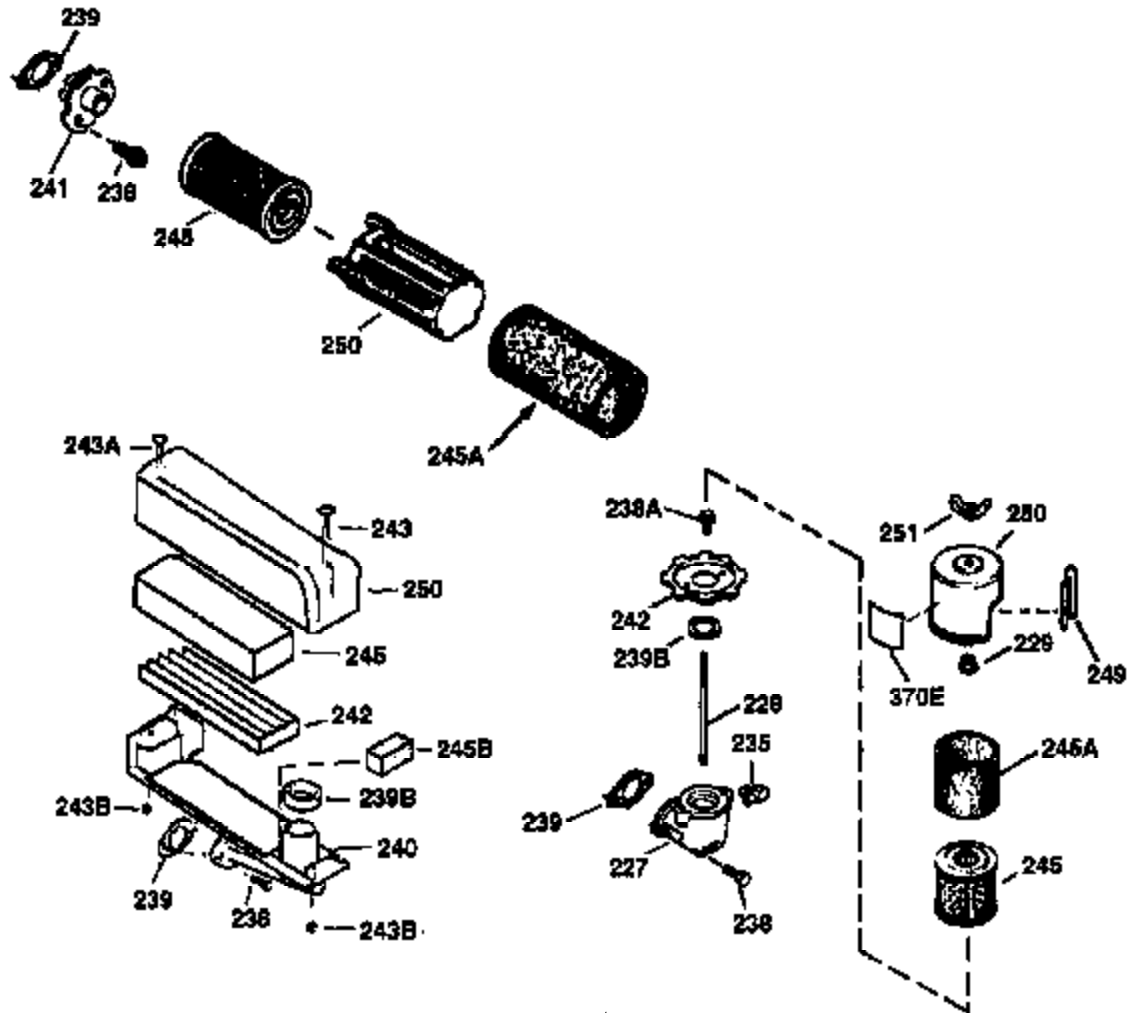

ILLUSTRATION SHOWS TYPICAL PARTS ONLY. ORDER BY PART NUMBER. PARTS NOT LISTED ARE SUPPLIED BY OEM.

VIEW 3 OF 3

Ref #	Part Number	Qty	Description
90	611112	1	Flywheel
243	650899	2	Screw, 10-32 x 2-3/32"
245	35500	1	Air Cleaner Filter
250	35503	1	Air Cleaner Cover
275A	391020	1	Spark Arrestor Muffler (Optional) (In cl. 277)
275	35603A	1	Muffler (Incl. 277)
276	33753	1	Locking Plate
277	650795	2	Screw, 1/4-20 x 2-1/4"