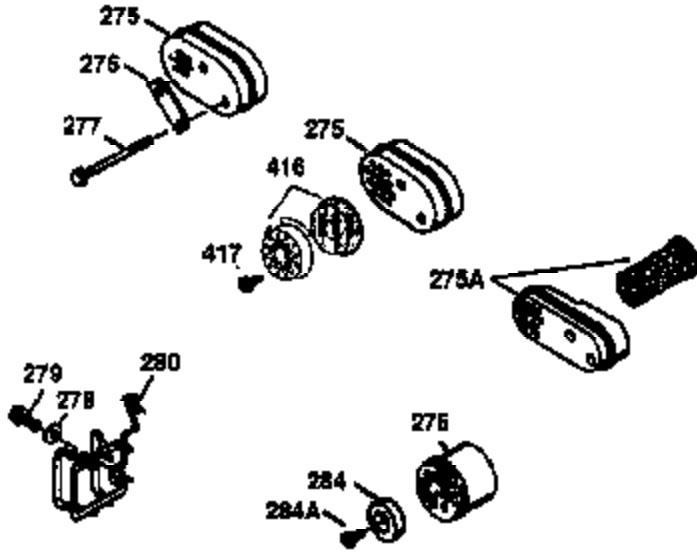

ILLUSTRATION SHOWS TYPICAL PARTS ONLY. ORDER BY PART NUMBER. PARTS NOT LISTED ARE SUPPLIED BY OEM.

VIEW 3 OF 3

Ref #	Part Number	Qty	Description
90	611112	1	Flywheel
243	650899	2	Screw, 10-32 x 2-3/32"
245	35500	1	Air Cleaner Filter
250	35503	1	Air Cleaner Cover
275A	391020	1	Spark Arrestor Muffler (Optional) (In cl. 277)
275	35603A	1	Muffler (Incl. 277)
276	33753	1	Locking Plate
277	650795	2	Screw, 1/4-20 x 2-1/4"