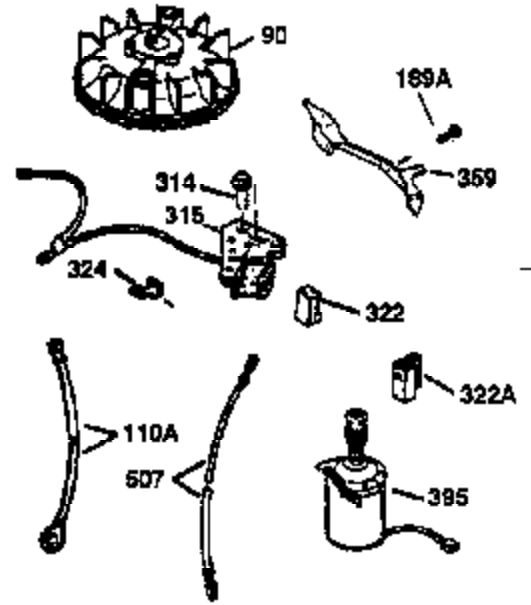

ILLUSTRATION SHOWS TYPICAL PARTS ONLY. ORDER BY PART NUMBER. PARTS NOT LISTED ARE SUPPLIED BY OEM.

VIEW 3 OF 3

Ref #	Part Number	Qty	Description
90	611112	1	Flywheel
243	650899	2	Screw, 10-32 x 2-3/32"
245	35500	1	Air Cleaner Filter
250	35503	1	Air Cleaner Cover
275A	391020	1	Spark Arrestor Muffler (Optional) (In cl. 277)
275	35603A	1	Muffler (Incl. 277)
276	33753	1	Locking Plate
277	650795	2	Screw, 1/4-20 x 2-1/4"