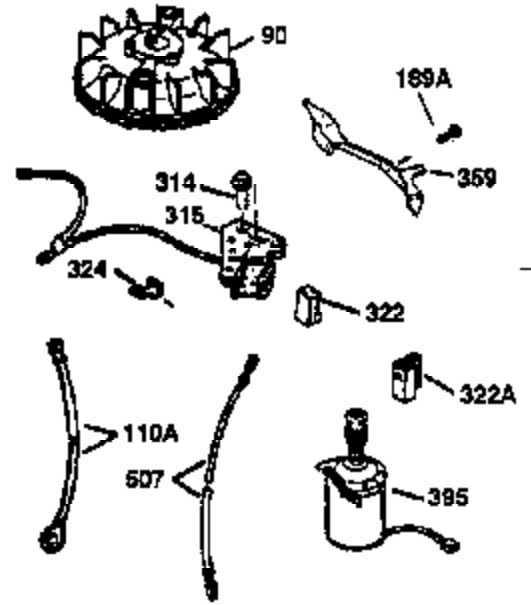

ILLUSTRATION SHOWS TYPICAL PARTS ONLY. ORDER BY PART NUMBER. PARTS NOT LISTED ARE SUPPLIED BY OEM.

VIEW 3 OF 3

Ref #	Part Number	Qty	Description
90	611112	1	Flywheel
243	650899	2	Screw, 10-32 x 2-3/32"
245	35500	1	Air Cleaner Filter
250	35503	1	Air Cleaner Cover
275	35603	1	Muffler (Incl. 277)
276	33753	1	Locking Plate
277	650795	2	Screw, 1/4-20 x 2-1/4"
416	391022	1	Spark Arrestor Screen (Optional)