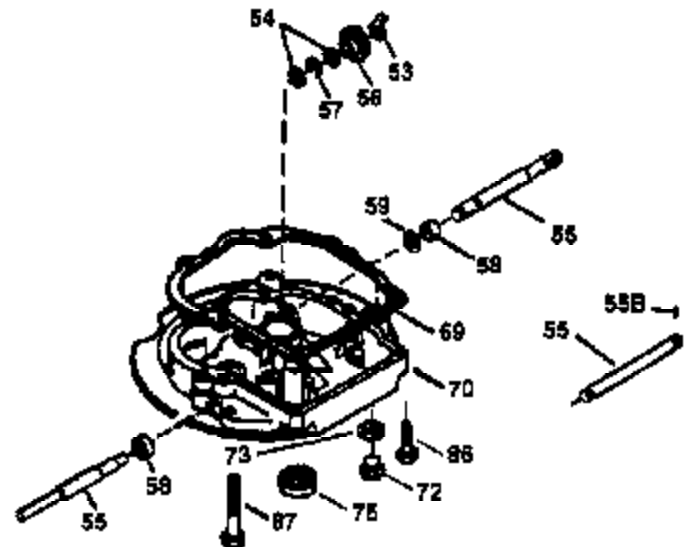

ILLUSTRATION SHOWS TYPICAL PARTS ONLY. ORDER BY PART NUMBER. PARTS NOT LISTED ARE SUPPLIED BY OEM.

VIEW 2 OF 3

Engine Parts List #2

Ref #	Part Number	Qty	Description
19	31361	1	Extension Spring
69	35261	1	Mounting Flange Gasket
70	34311D	1	Mounting Flange (Incl. 72 thru 83)
72	36083	1	Oil Drain Plug
75	27897	1	Oil Seal
86	650488	6	Screw, 1/4-20 x 1-1/4"
182	6201	2	Screw, 1/4-28 x 7/8"
185	31384A	1	Intake Pipe (Incl. 224)
186	34337	1	Governor Link
223	650451	2	Screw, 1/4-20 x 1"
243	650899	2	Screw, 10-32 x 2-3/32"
245	35500	1	Air Cleaner Filter
247	35505	2	Air Cleaner Tube Clamp
248	35504	1	Air Cleaner Tube
250	35503	1	Air Cleaner Cover
263	35502	1	Trim Ring
287	650926	2	Screw, 8-32 x 21/64"
299	650900	2	"U" Type Nut, 10-32
300	35501A	1	Shroud & Tank Ass'y. (Incl. 301)
301	35355	1	Fuel Cap
347	650898	4	Screw, 10-32 x 27/32"
390	590686	1	Rewind Starter