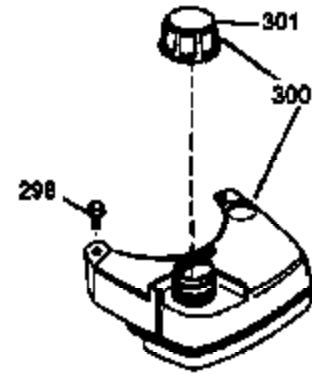

ILLUSTRATION SHOWS TYPICAL PARTS ONLY. ORDER BY PART NUMBER. PARTS NOT LISTED ARE SUPPLIED BY OEM.

VIEW 2 OF 3

Engine Parts List #2

Ref #	Part Number	Qty	Description
19	31361	1	Extension Spring
69	35261	1	Mounting Flange Gasket
70	34311D	1	Mounting Flange (Incl. 72 thru 83)
72	36083	1	Oil Drain Plug
75	27897	1	Oil Seal
86	650488	6	Screw, 1/4-20 x 1-1/4"
182	6201	2	Screw, 1/4-28 x 7/8"
185	31384A	1	Intake Pipe (Incl. 224)
186	34337	1	Governor Link
223	650451	2	Screw, 1/4-20 x 1"
243	650899	2	Screw, 10-32 x 2-3/32"
245	35500	1	Air Cleaner Filter
247	35505	2	Air Cleaner Tube Clamp
248	35504	1	Air Cleaner Tube
250	35503	1	Air Cleaner Cover
263	35502	1	Trim Ring
287	650926	2	Screw, 8-32 x 21/64"
299	650900	2	"U" Type Nut, 10-32
300	35501A	1	Shroud & Tank Ass'y. (Incl. 301)
301	35355	1	Fuel Cap
347	650898	4	Screw, 10-32 x 27/32"
390	590686	1	Rewind Starter