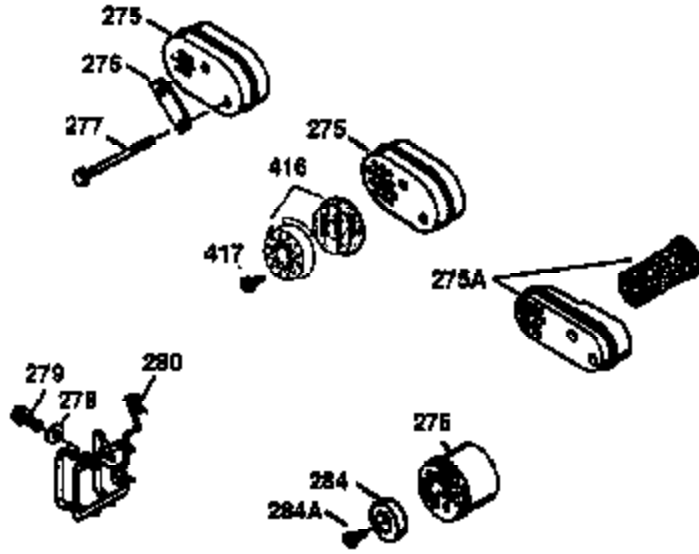

ILLUSTRATION SHOWS TYPICAL PARTS ONLY. ORDER BY PART NUMBER. PARTS NOT LISTED ARE SUPPLIED BY OEM.

VIEW 3 OF 3

Ref #	Part Number	Qty	Description
90	611112	1	Flywheel
243	650899	2	Screw, 10-32 x 2-3/32"
245	35500	1	Air Cleaner Filter
250	35503	1	Air Cleaner Cover
275	35603	1	Muffler (Incl. 277)
276	33753	1	Locking Plate
277	650795	2	Screw, 1/4-20 x 2-1/4"
416	391022	1	Spark Arrestor Screen (Optional)