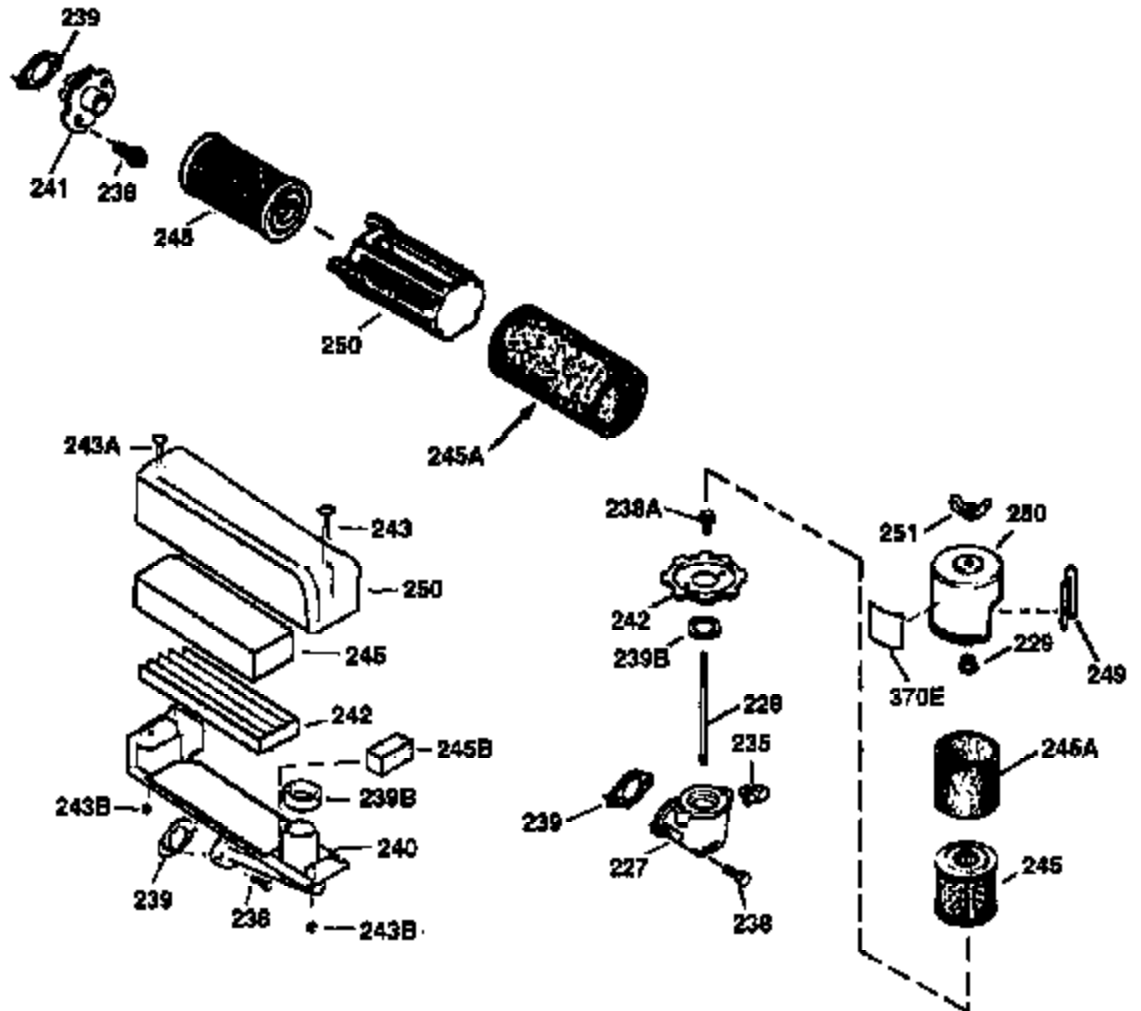

ILLUSTRATION SHOWS TYPICAL PARTS ONLY. ORDER BY PART NUMBER. PARTS NOT LISTED ARE SUPPLIED BY OEM.

VIEW 3 OF 3

Ref #	Part Number	Qty	Description
90	611112	1	Flywheel
243	650899	2	Screw, 10-32 x 2-3/32"
245	35500	1	Air Cleaner Filter
250	35503	1	Air Cleaner Cover
275	35603	1	Muffler (Incl. 277)
276	33753	1	Locking Plate
277	650795	2	Screw, 1/4-20 x 2-1/4"
416	391022	1	Spark Arrestor Screen (Optional)