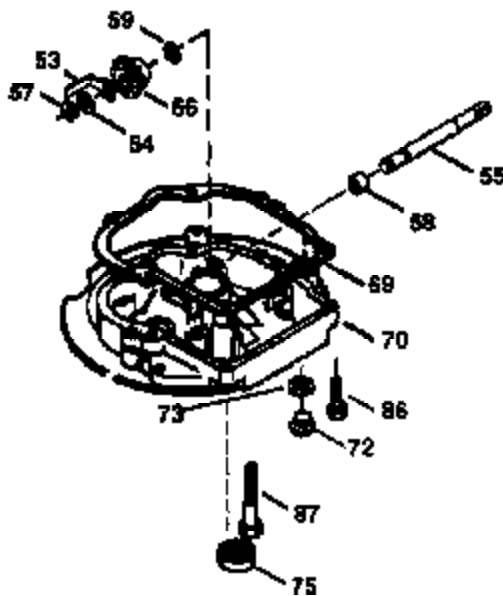

ILLUSTRATION SHOWS TYPICAL PARTS ONLY. ORDER BY PART NUMBER. PARTS NOT LISTED ARE SUPPLIED BY OEM.

VIEW 2 OF 3

Engine Parts List #2

Ref #	Part Number	Qty	Description
19	31361	1	Extension Spring
69	35261	1	Mounting Flange Gasket
70	34311D	1	Mounting Flange (Incl. 72 thru 83)
72	36083	1	Oil Drain Plug
75	27897	1	Oil Seal
86	650488	6	Screw, 1/4-20 x 1-1/4"
182	6201	2	Screw, 1/4-28 x 7/8"
185	31384A	1	Intake Pipe (Incl. 224)
186	34337	1	Governor Link
223	650451	2	Screw, 1/4-20 x 1"
243	650899	2	Screw, 10-32 x 2-3/32"
245	35500	1	Air Cleaner Filter
247	35505	2	Air Cleaner Tube Clamp
248	35504	1	Air Cleaner Tube
250	35503	1	Air Cleaner Cover
263	35502	1	Trim Ring
287	650926	2	Screw, 8-32 x 21/64"
299	650900	2	"U" Type Nut, 10-32
300	35501A	1	Shroud & Tank Ass'y. (Incl. 301)
301	35355	1	Fuel Cap
347	650898	4	Screw, 10-32 x 27/32"
390	590686	1	Rewind Starter