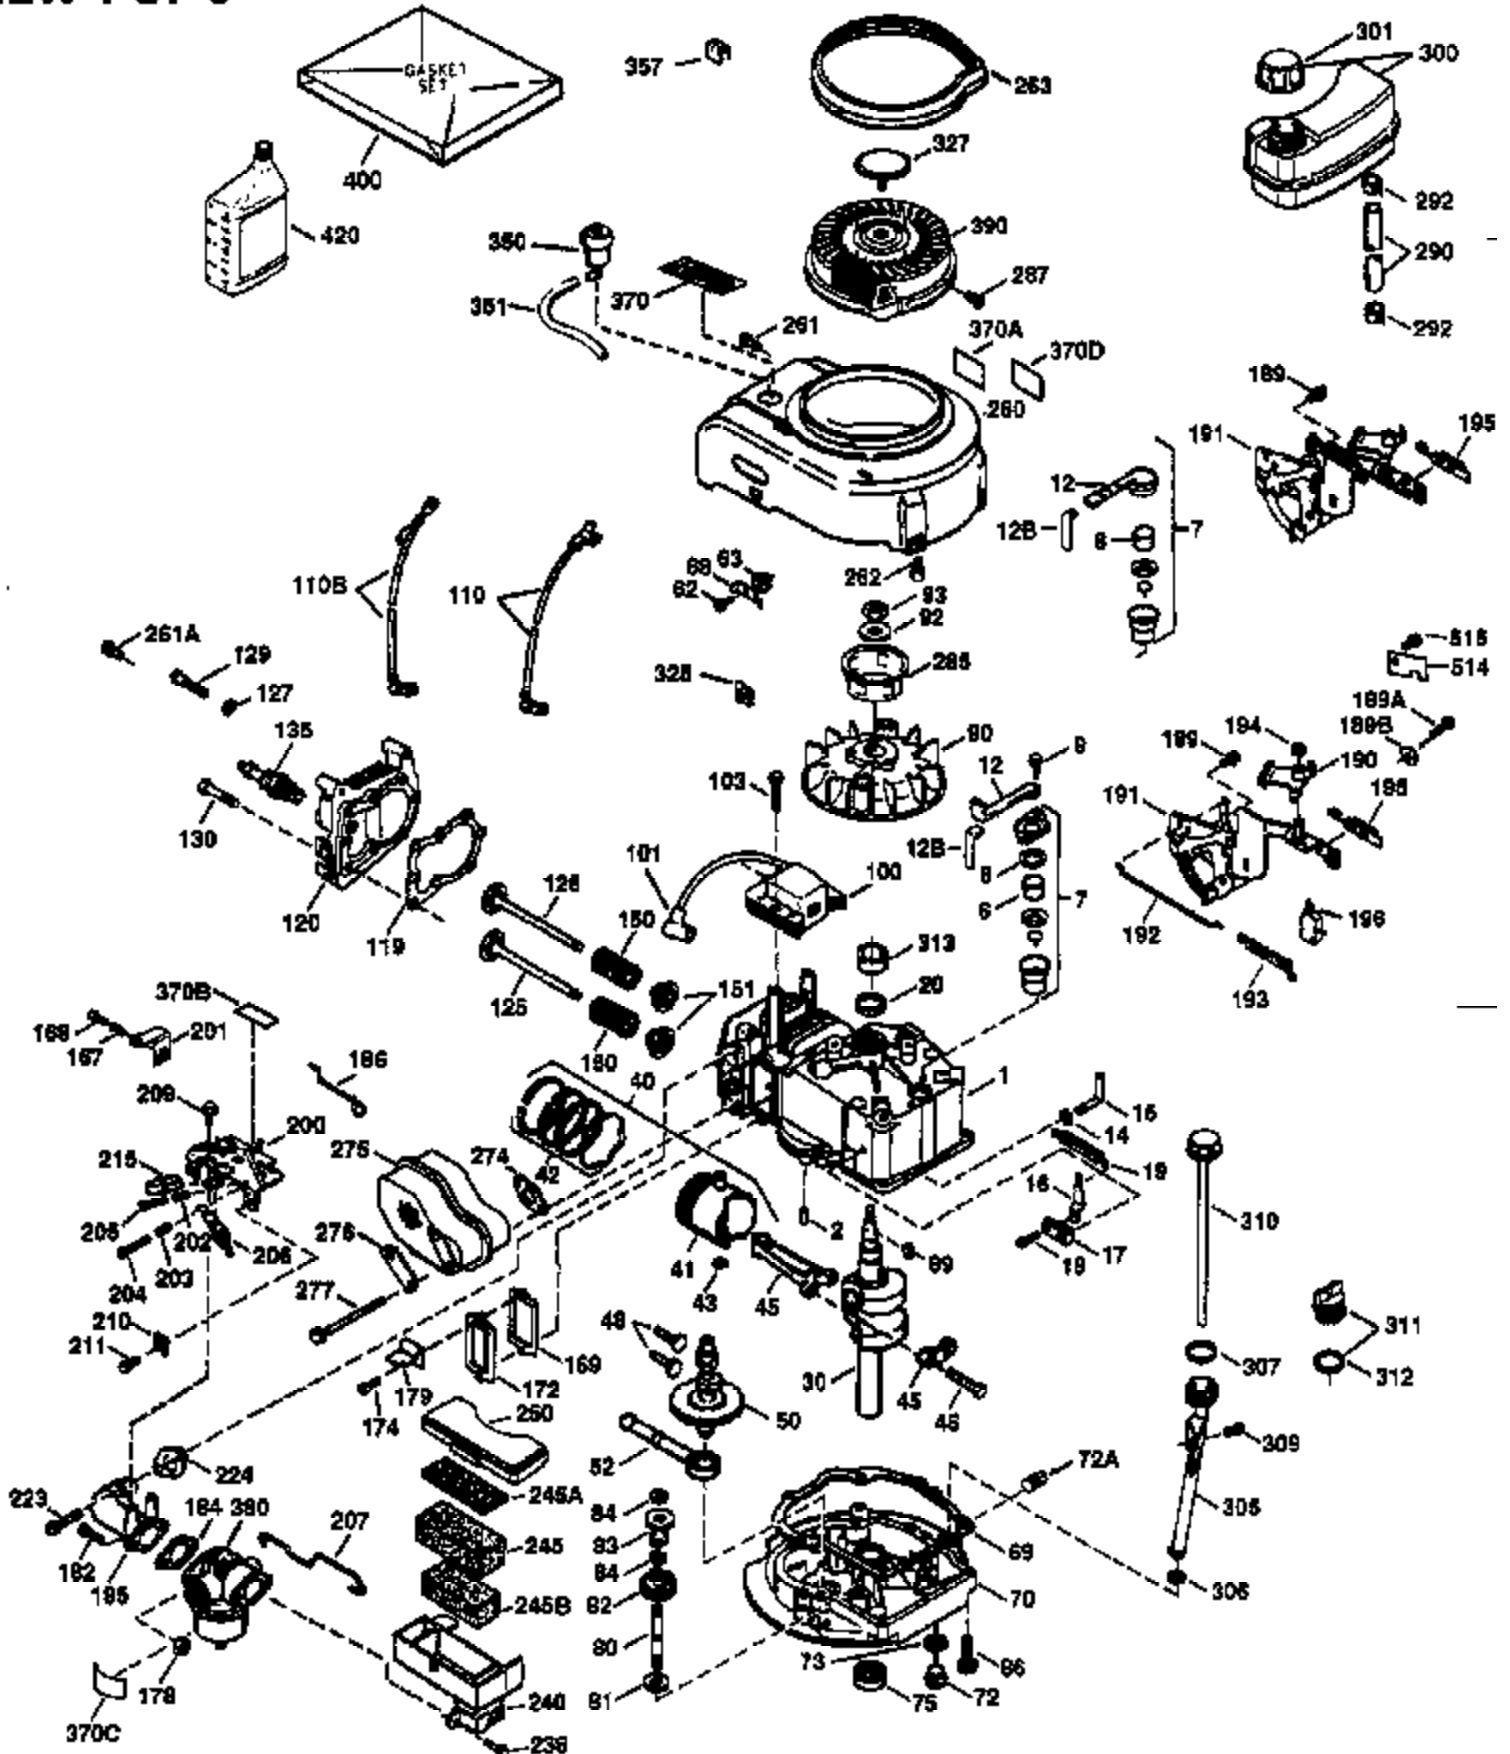

ILLUSTRATION SHOWS TYPICAL PARTS ONLY. ORDER BY PART NUMBER. PARTS NOT LISTED ARE SUPPLIED BY OEM.

VIEW 1 OF 3

Engine Parts List #1

Ref #	Part Number	Qty	Description
1	36265	1	Cylinder (Incl. 2 & 20)
2	26727	2	Dowel Pin
6	33734	1	Breather Element
7	34214A	1	Breather Ass'y. (Incl. 6, 8, 9, & 12)
8	33735	1	* Breather Gasket
9	30200	2	Screw, 10-24 x 9/16"
12	35496	1	Breather Tube
14	28277	1	Washer
15	30589	1	Governor Rod (Incl. 14)
16	31383A	1	Governor Lever
17	31335	1	Governor Lever Clamp
18	650548	1	Screw, 8-32 x 5/16"
19	31361	1	Extension Spring
20	32600	1	Oil Seal
30	36215A	1	Crankshaft
40	36073	1	Piston, Pin & Ring Set (Std.)
40	36074	1	Piston, Pin & Ring Set (.010" OS)
40	36075	1	Piston, Pin & Ring Set (.020" OS)
41	36070	1	Piston & Pin Ass'y. (Std.) (Incl. 43)
41	36071	1	Piston & Pin Ass'y. (.010" OS) (Incl. 43)
41	36072	1	Piston & Pin Ass'y. (.020" OS) (Incl. 43)
42	36076	1	Ring Set (Std.)
42	36077	1	Ring Set (.010" OS)
42	36078	1	Ring Set (.020" OS)
43	20381	2	Piston Pin Retaining Ring
45	30963B	1	Connecting Rod Ass'y. (Incl. 46)
46	32610A	2	Connecting Rod Bolt
48	27241	2	Valve Lifter
50	35990	1	Camshaft (BCR)
52	29914	1	Oil Pump Ass'y.
69	35261	1	Mounting Flange Gasket
70	34311D	1	Mounting Flange (Incl. 72 thru 83)
72	36083	1	Oil Drain Plug
75	27897	1	Oil Seal
80	30574A	1	Governor Shaft
81	30590A	1	Washer
82	30591	1	Governor Gear Ass'y. (Incl.81)
83	30588A	1	Governor Spool
86	650488	6	Screw, 1/4-20 x 1-1/4"
89	611004	1	Flywheel Key
90	611112	1	Flywheel
92	650815	1	Belleville Washer
93	650816	1	Flywheel Nut
100	34443A	1	Solid State Ignition
101	610118	1	Spark Plug Cover
103	650814	2	Screw, Torx T-15, 10-24 x 1"
110	34961	1	Ground Wire
119	33554A	1	* Cylinder Head Gasket
120	34342	1	Cylinder Head
125	29313C	1	Exhaust Valve (Std.) (Incl. 151)
125	29315C	1	Exhaust Valve (1/32" OS) (Incl. 151)
126	29314B	1	Intake Valve (Std.) (Incl. 151)
126	29315C	1	Intake Valve (1/32" OS) (Incl. 151)
130	6021A	8	Screw, 5/16-18 x 1-1/2"
135	35395	1	Resistor Spark Plug (RJ19LM)
150	35991	2	Valve Spring
151	31673	2	Valve Spring Cap
169	27234A	1	* Valve Cover Gasket