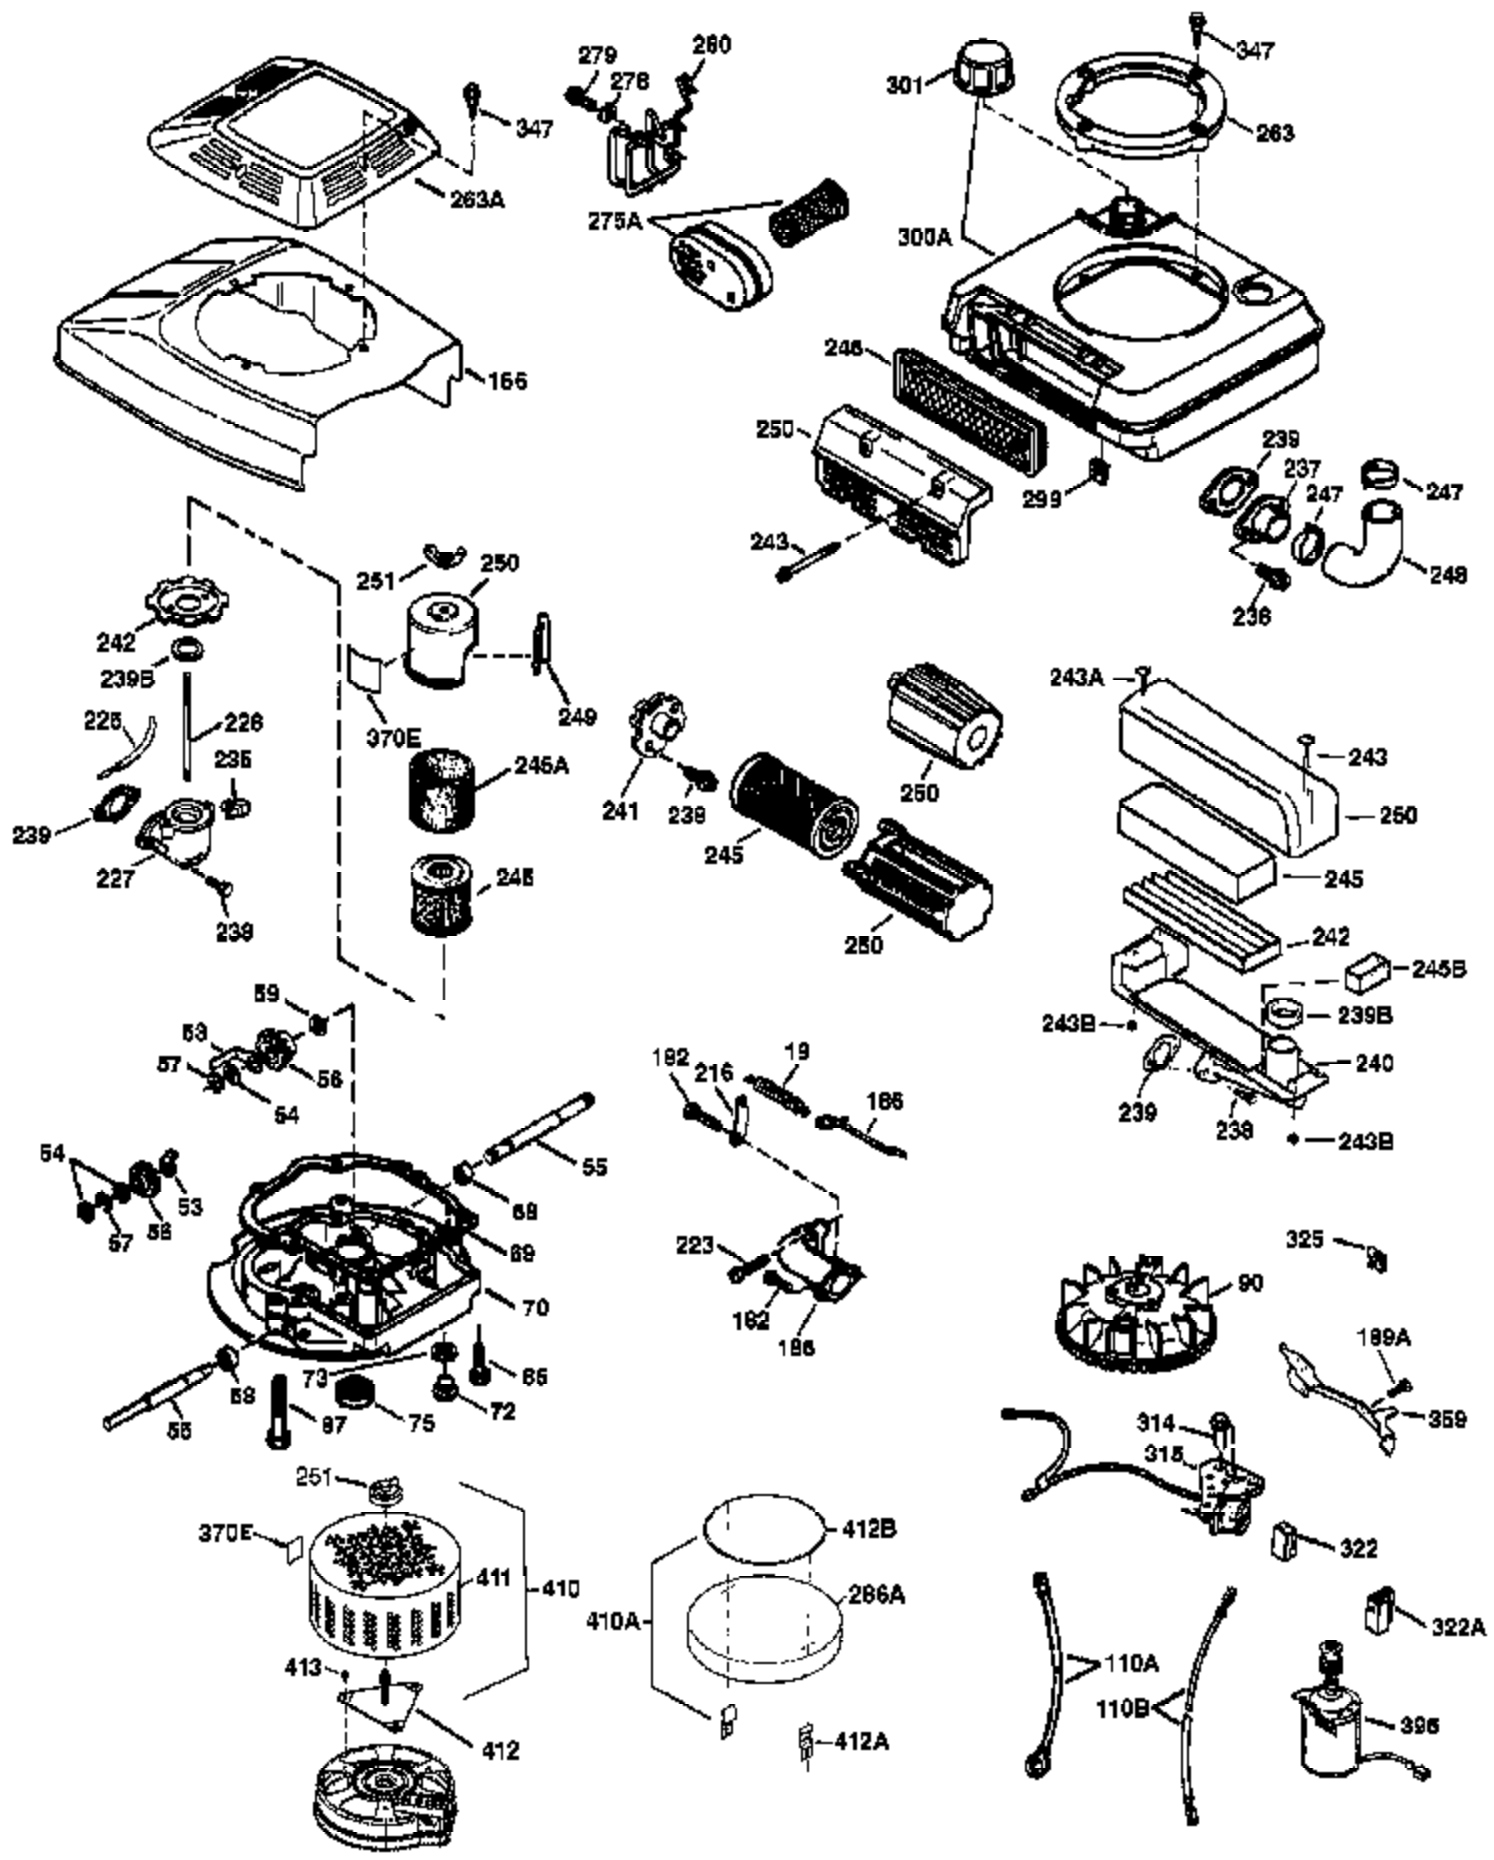

Ref #	Part Number	Qty	Description
169	27234A	1	* Valve Cover Gasket
172	32755	1	Valve Cover
174	30200	2	Screw, 10-24 x 9/16"
178	29752	2	Nut & Lock Washer, 1/4-28
179	30593	1	Retainer Clip
182	6201	2	Screw, 1/4-28 x 7/8"
184	26756	1	* Carburetor To Intake Pipe Gasket
185	31384A	1	Intake Pipe (Incl. 224)
186	34337	1	Governor Link
200	33155A	1	Control Bracket (Incl. 206)
201	33150	1	Override Bracket
206	610973	1	Terminal
207	34336	1	Throttle Link
209	30200	2	Screw, 10-24 x 9/16"
210	27793	1	Conduit Clip
211	28942	1	Screw, 10-32 x 3/8"
223	650451	2	Screw, 1/4-20 x 1"
224	34690A	1	* Intake Pipe Gasket
238	650806	2	Screw, 10-32 x 5/8"
240	34858	1	Air Cleaner Body
250	34341B	1	Air Cleaner Cover
260	35491	1	Blower Housing
261	30200	2	Screw, 10-24 x 9/16"
262	650831	2	Screw, 1/4-20 x 1/2"
274	30081A	1	Exhaust Gasket
285	35000A	1	Starter Cup
287	650926	2	Screw, 8-32 x 21/64"
290	34357	1	Fuel Line
292	26460	2	Fuel Line Clamp
300	35586	1	Fuel Tank (Incl. 292 & 301)
301	36246	1	Fuel Cap
305	35577	1	Oil Fill Tube
306	36832	1	* "O"-Ring
307	35499	1	"O"-Ring
309	650562	1	Screw, 10-32 x 1/2"
310	35578	1	Dipstick
313	34080	1	Spacer
370A	36261	1	Lubrication Decal
370K	36695	1	Starter Decal
380	631597	1	Carburetor (Incl. 184)
390	590732	1	Rewind Starter (NOTE: This engine could have been built with 590738 starter).
400	36481	1	* Gasket Set (Incl. items marked PK in notes) Incl. part #'s: 26756 (1), 27234A (1), 33735 (1), 34338 (1), 34690A (1), 35261 (1), 36477 (1), 36832 (1).
420	730225	1	SAE 30 4-Cycle Engine Oil (Quart)